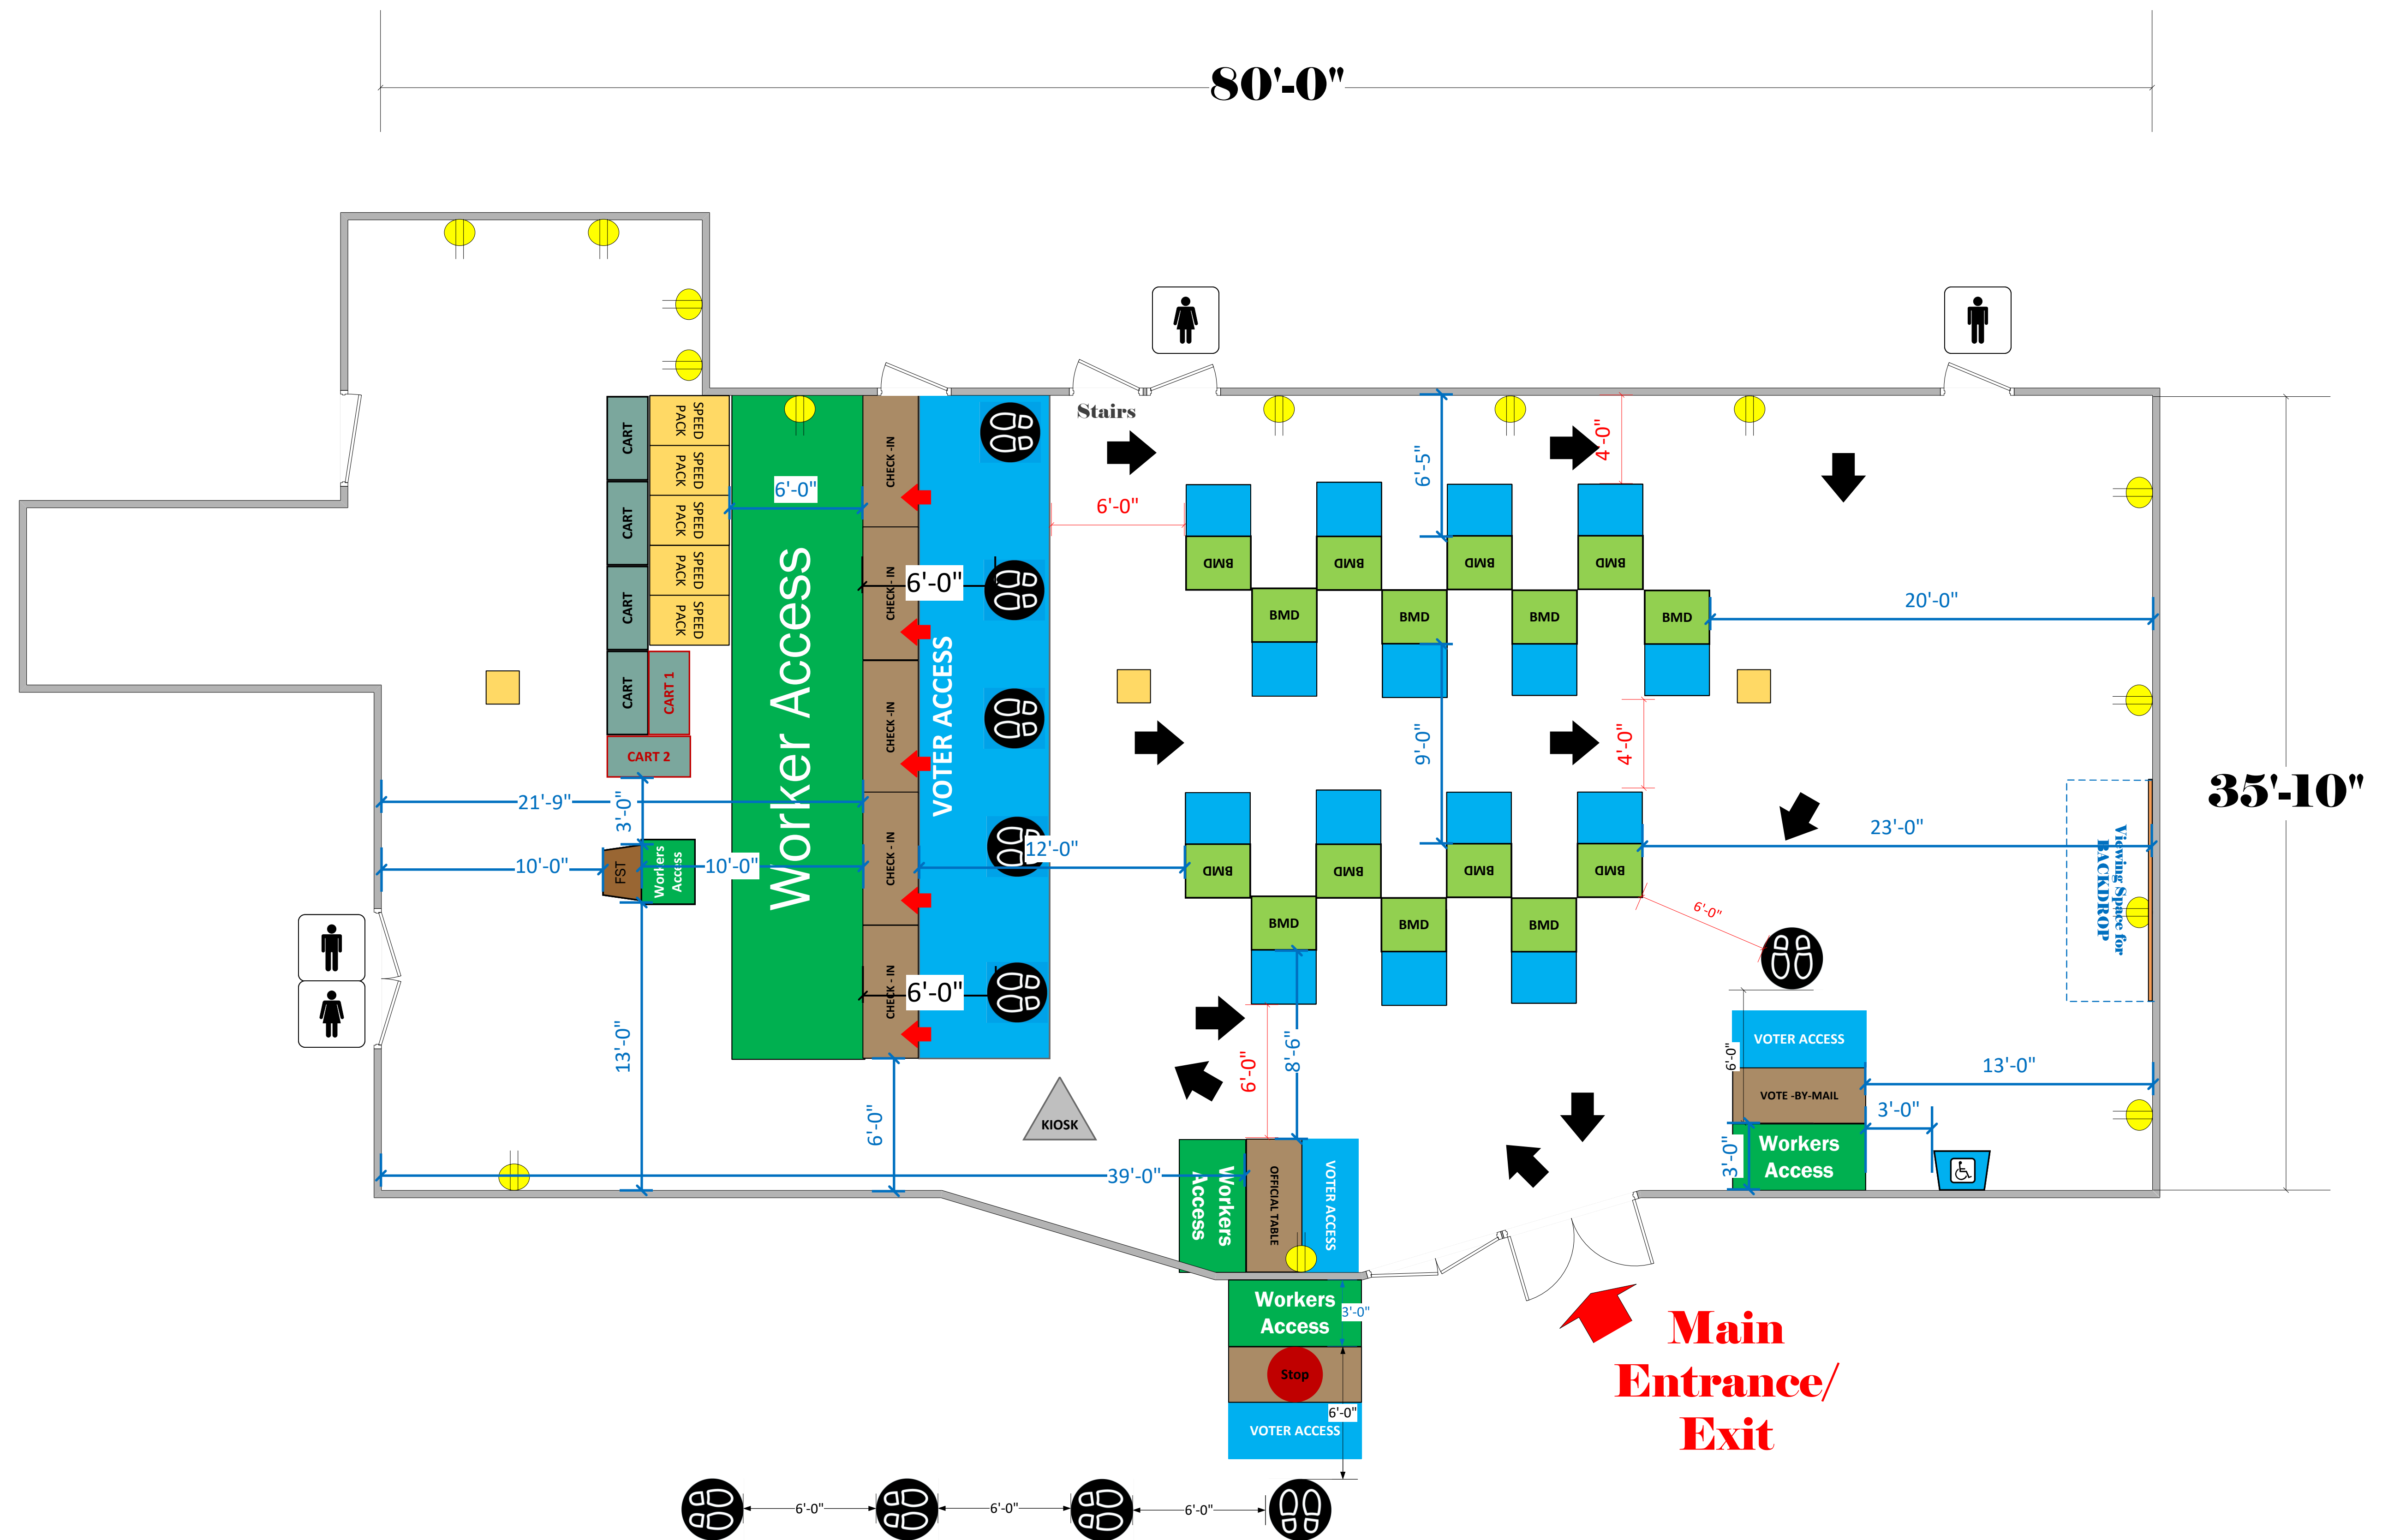

# Banquet Hall

(2,866 Sq. Ft.)

## LEGEND

Room Size	Dimension: 80' x 35'-10"	Sq. Ft.: 2,866'
EPB	Primary:	Secondary:
BMD	Total: 15	Actual:
Circuits	Total:	Usable:
Floor Decals		
BALLOT MARKING DEVICE		
CHECK IN TABLE		
BMD CART		
BACKDROP		
KIOSK		
POWER OUTLET		
PROTRUDING OBJECT		
ROUTER		
POWER CORDS		

TITLE  
**Hollywood Lodge 355**  
**VC ID# 5281**

SCALE  
 1: 48  
 DRAWN BY  
**Cassandra Stipes**