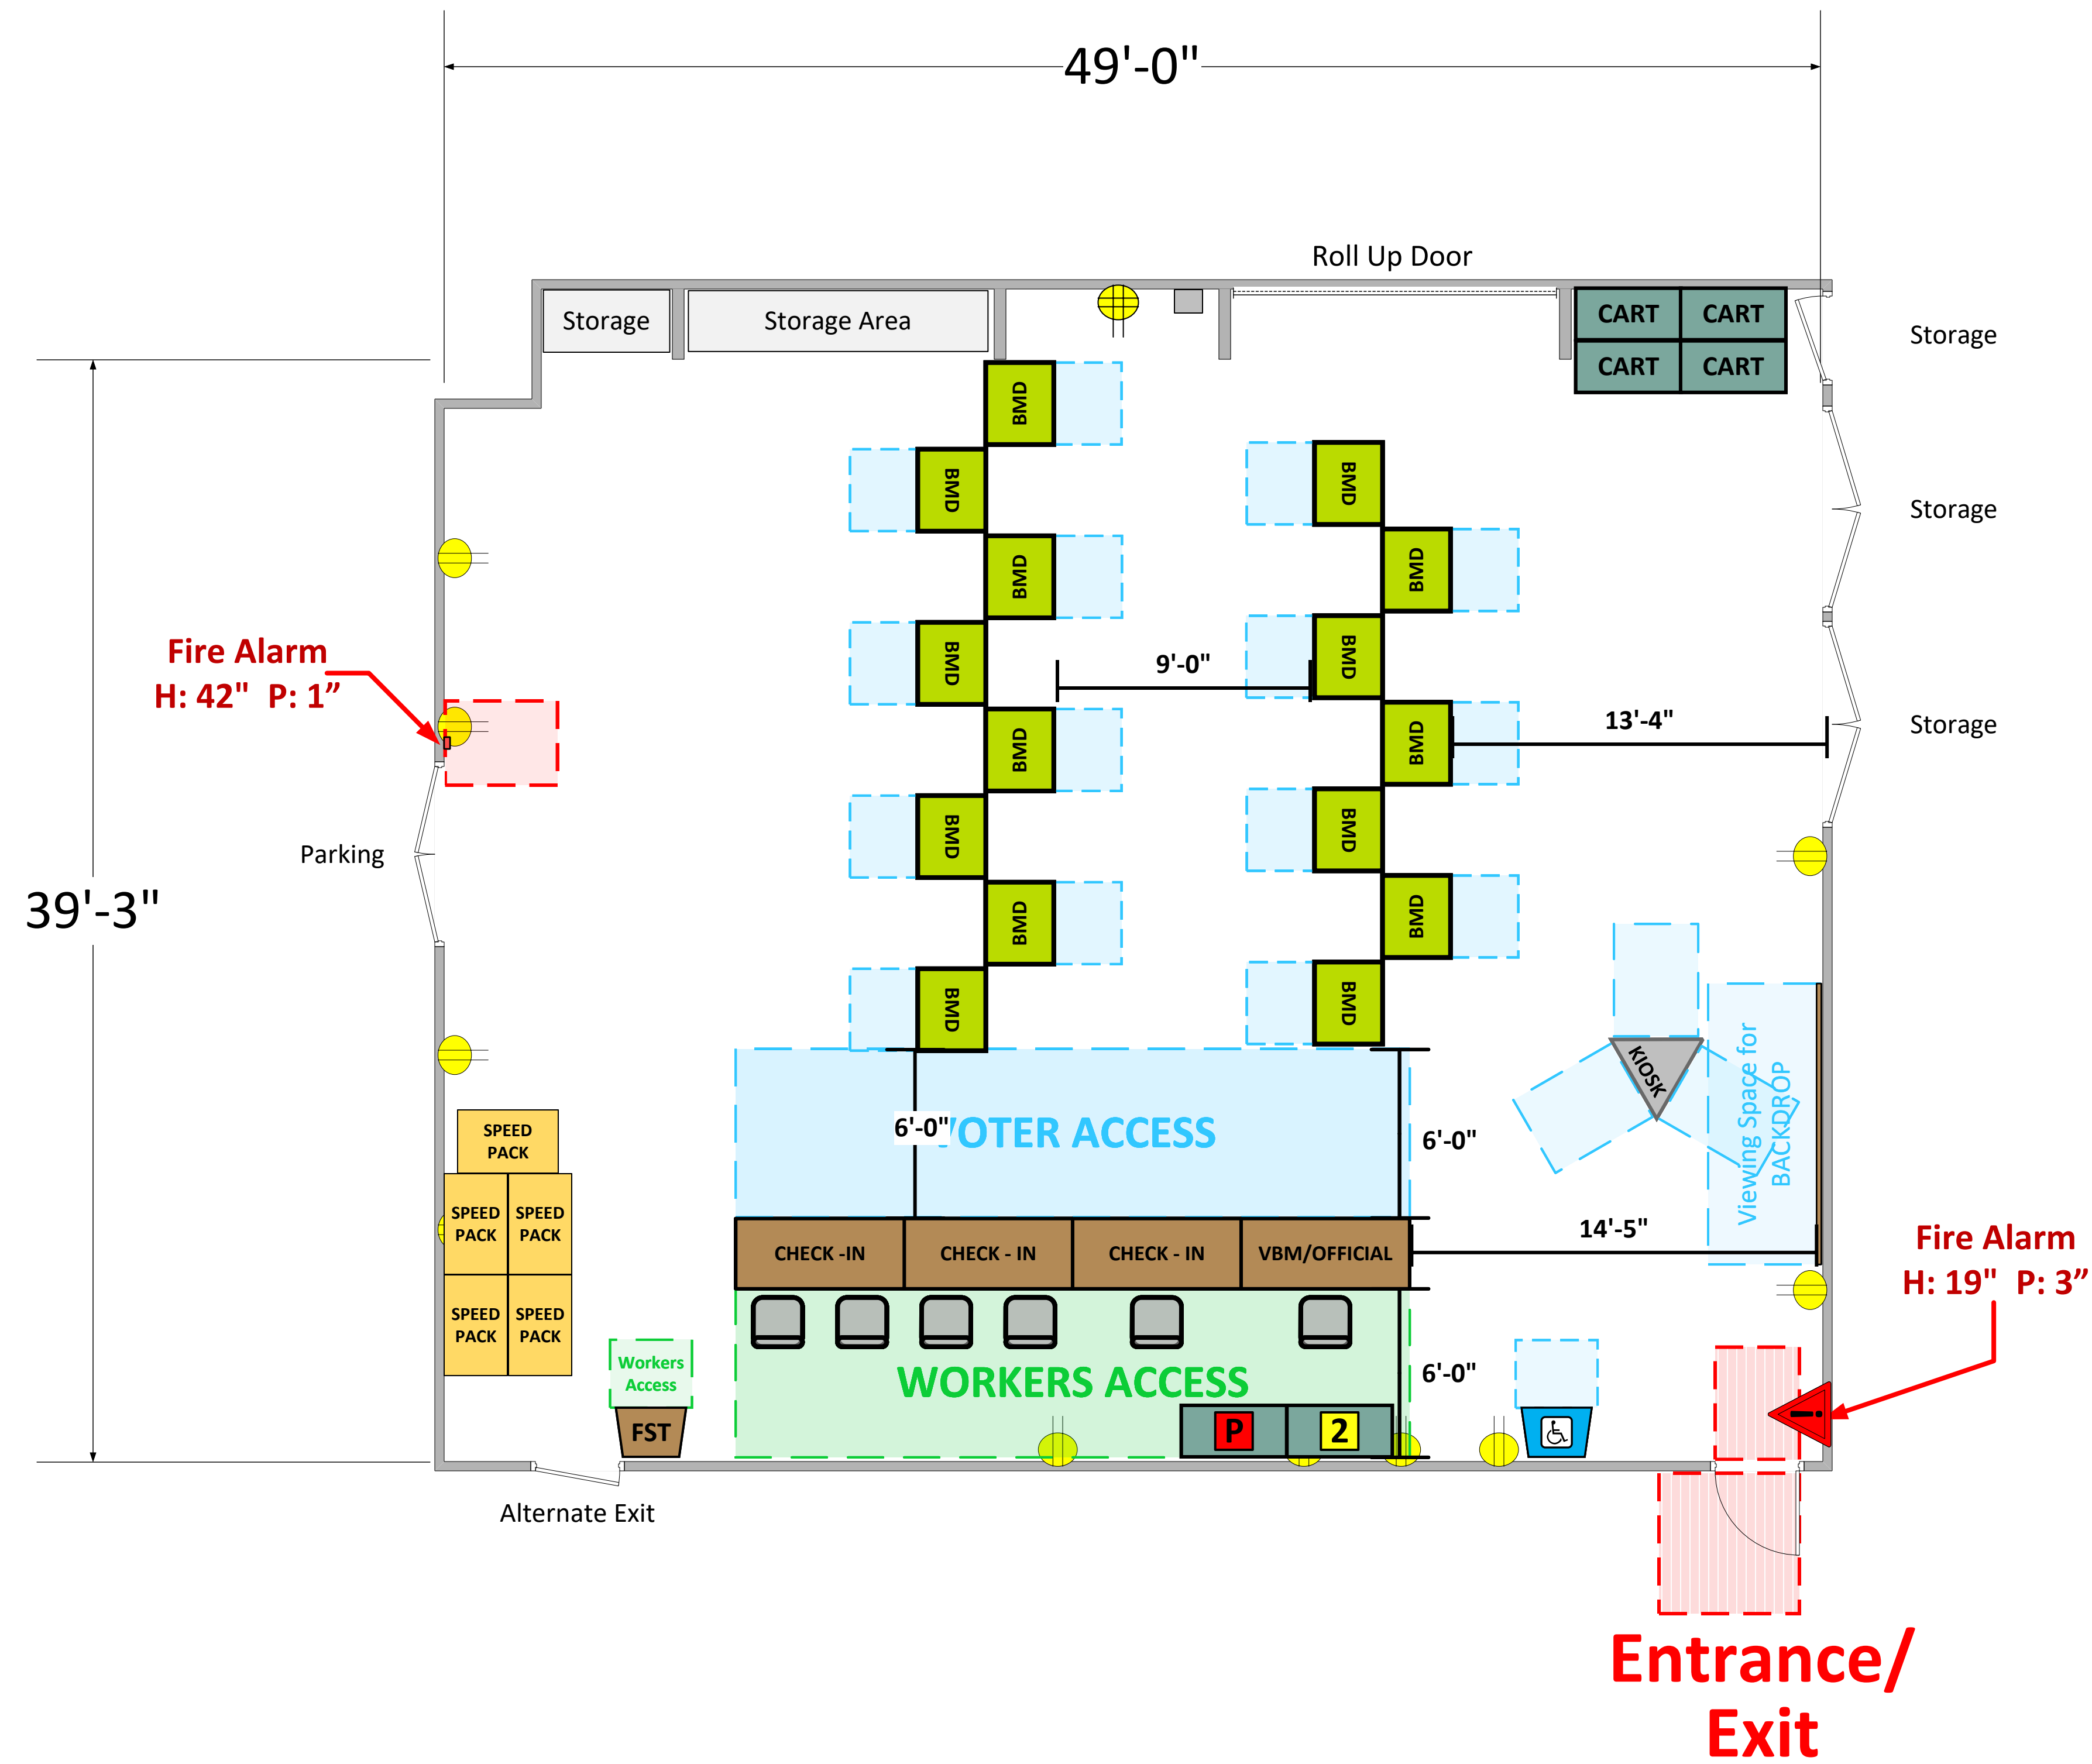

A.V. Reach

(1,923 Usable Sq. Ft.)

7 x Tables Movable

LEGEND

Room Size	Dimension: 49' x 39'3"	Sq. Ft: 1,923'
Number of BMDs	15	
POWER OUTLET		
PROTRUDING OBJECT		
Do Not Block Area		

VCID 5297
Antelope Valley Church

Each chair at a CHECK-IN station equals one ePollbook

Equipment By: Ryan Rivas	Date: 12/12/23
Skeleton Drawn By: David Chaparro	Date: 10/18/23
Scale: 1/4" inches = 1' Ft.	