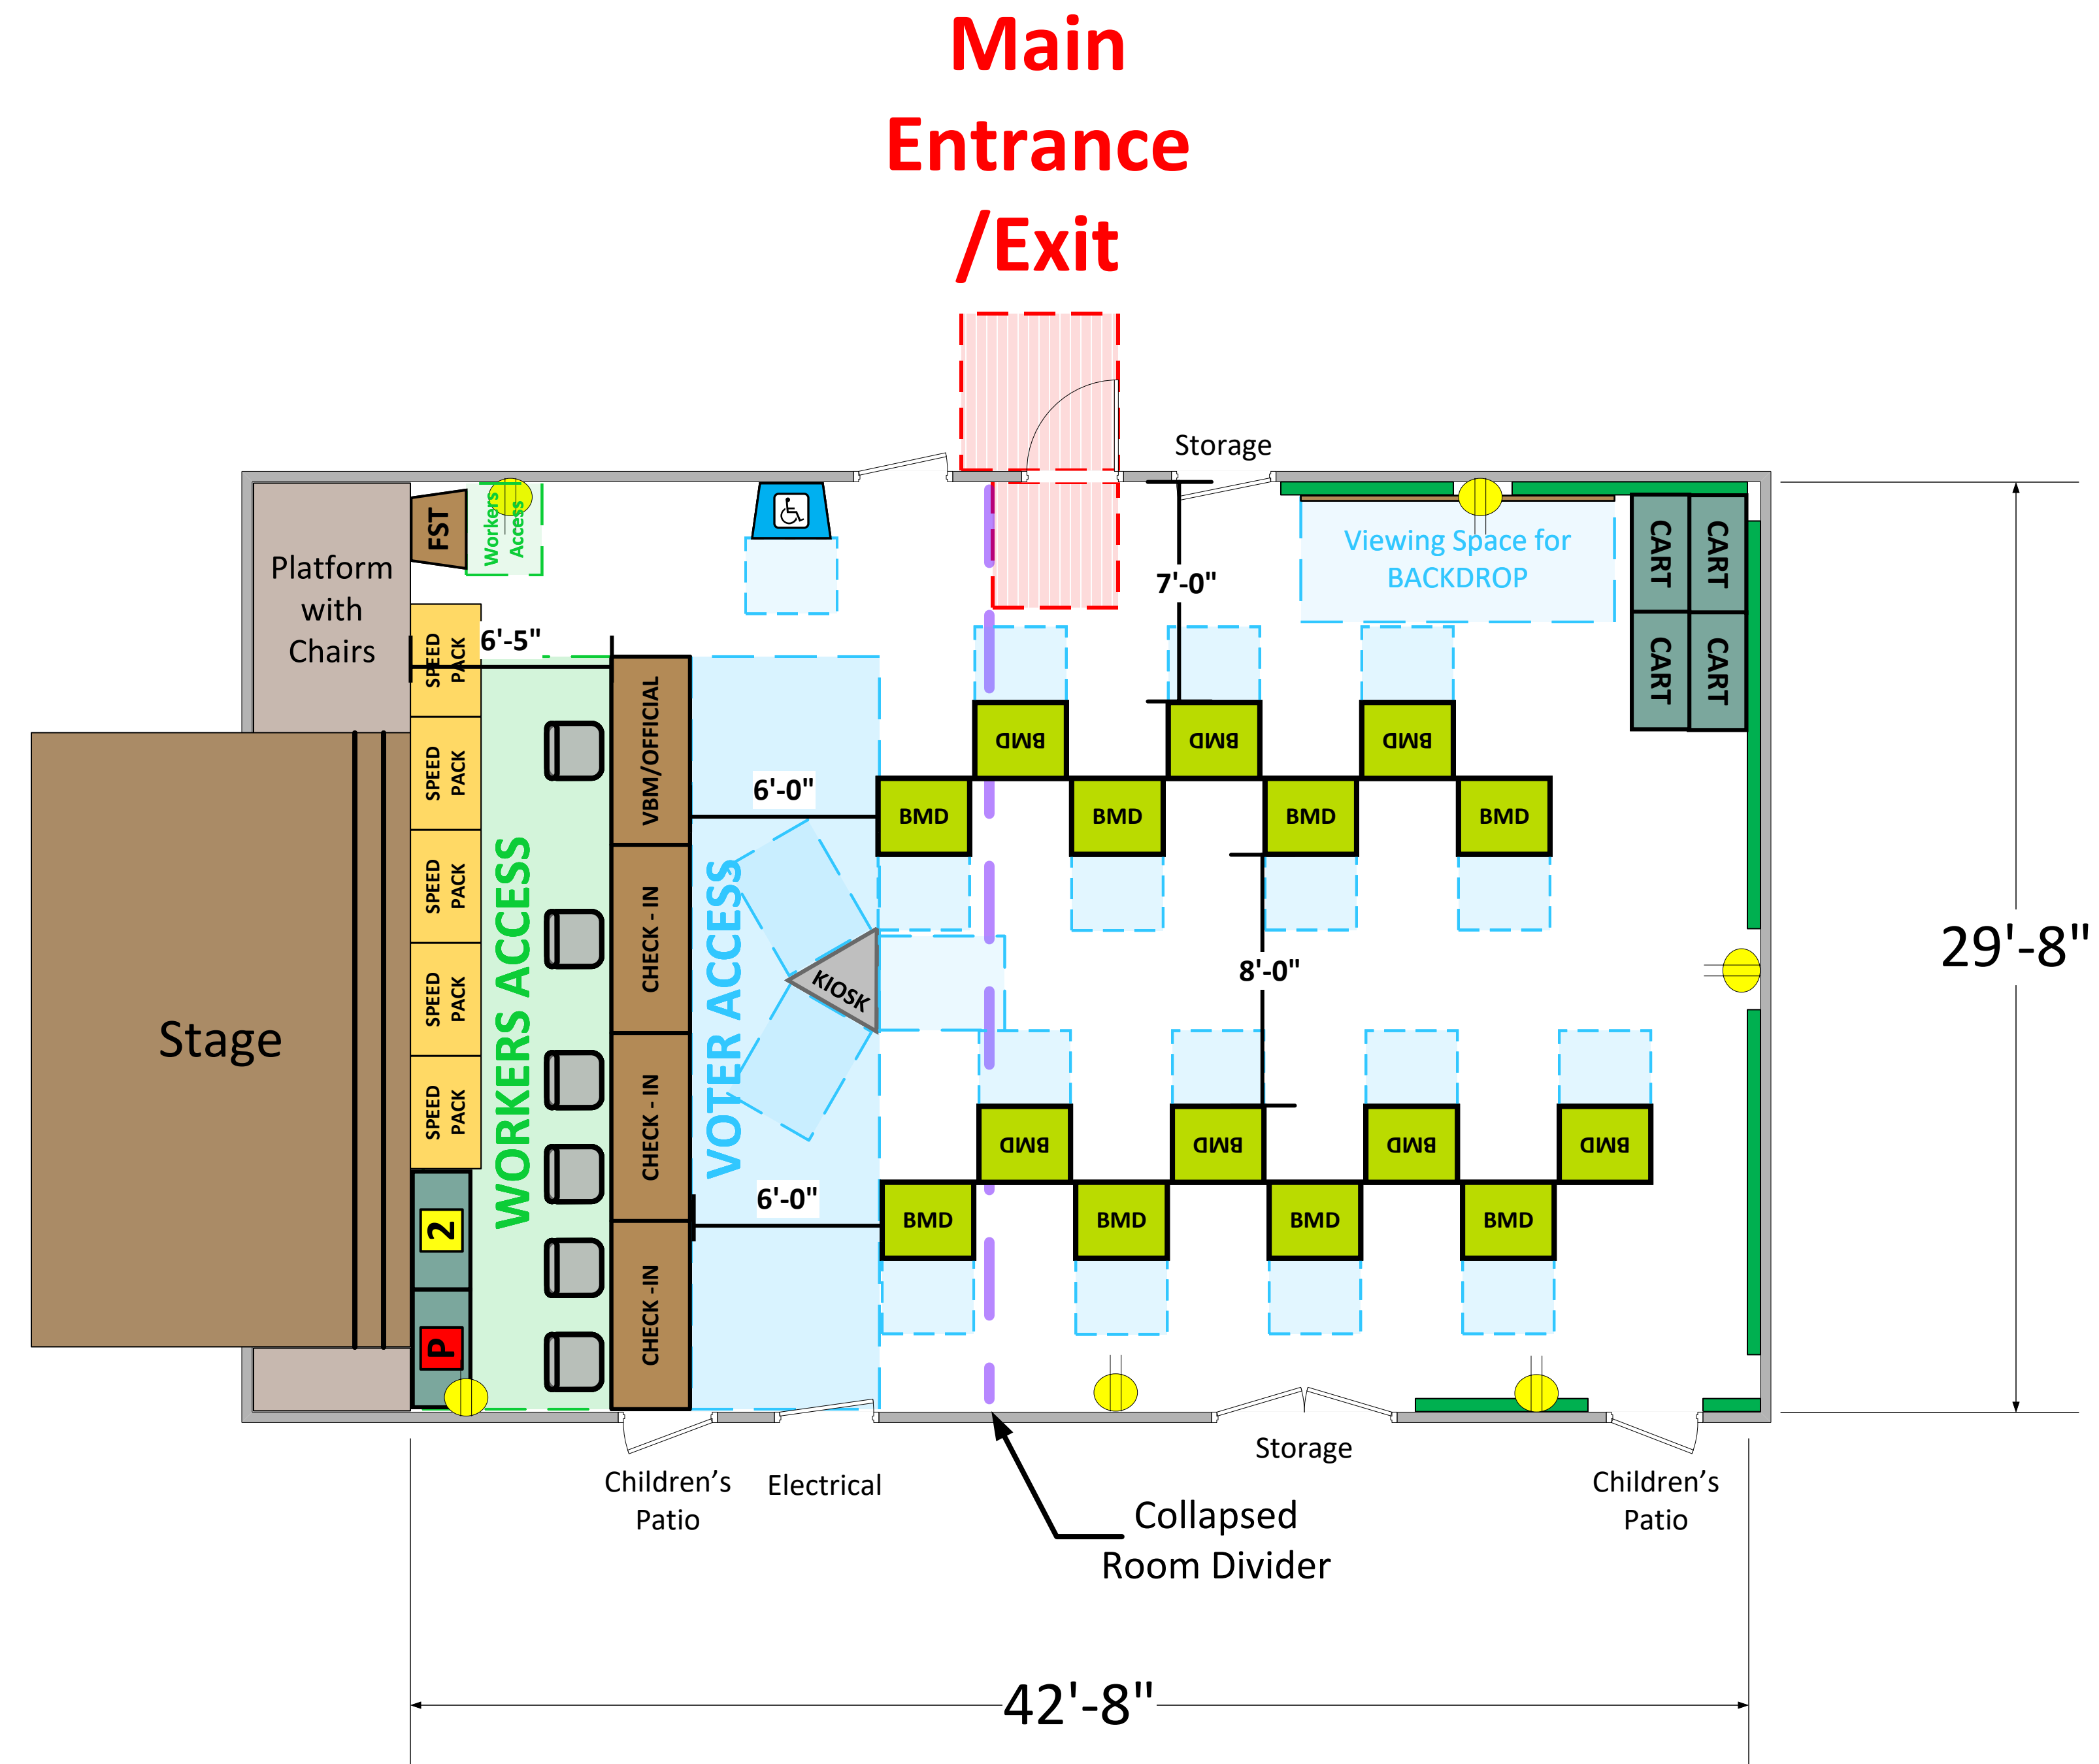

Auditorium (712 Usable Sq. Ft.)

LEGEND

Room Size	Dimension: 43' x 29'8"	Sq. Ft: 1,275'
Number of BMDs	15	
POWER OUTLET		
PROTRUDING OBJECT		
Do Not Block Area		

TITLE
VCID 532
Palms Recreation Center

Each chair at a CHECK-IN station equals one ePollbook

Equipment By: Ryan Rivas	Date: 11/26/23
Skeleton Drawn By: David Chaparro	Date: 11/18/23
Scale: 1/4" inches = 1' Ft.	