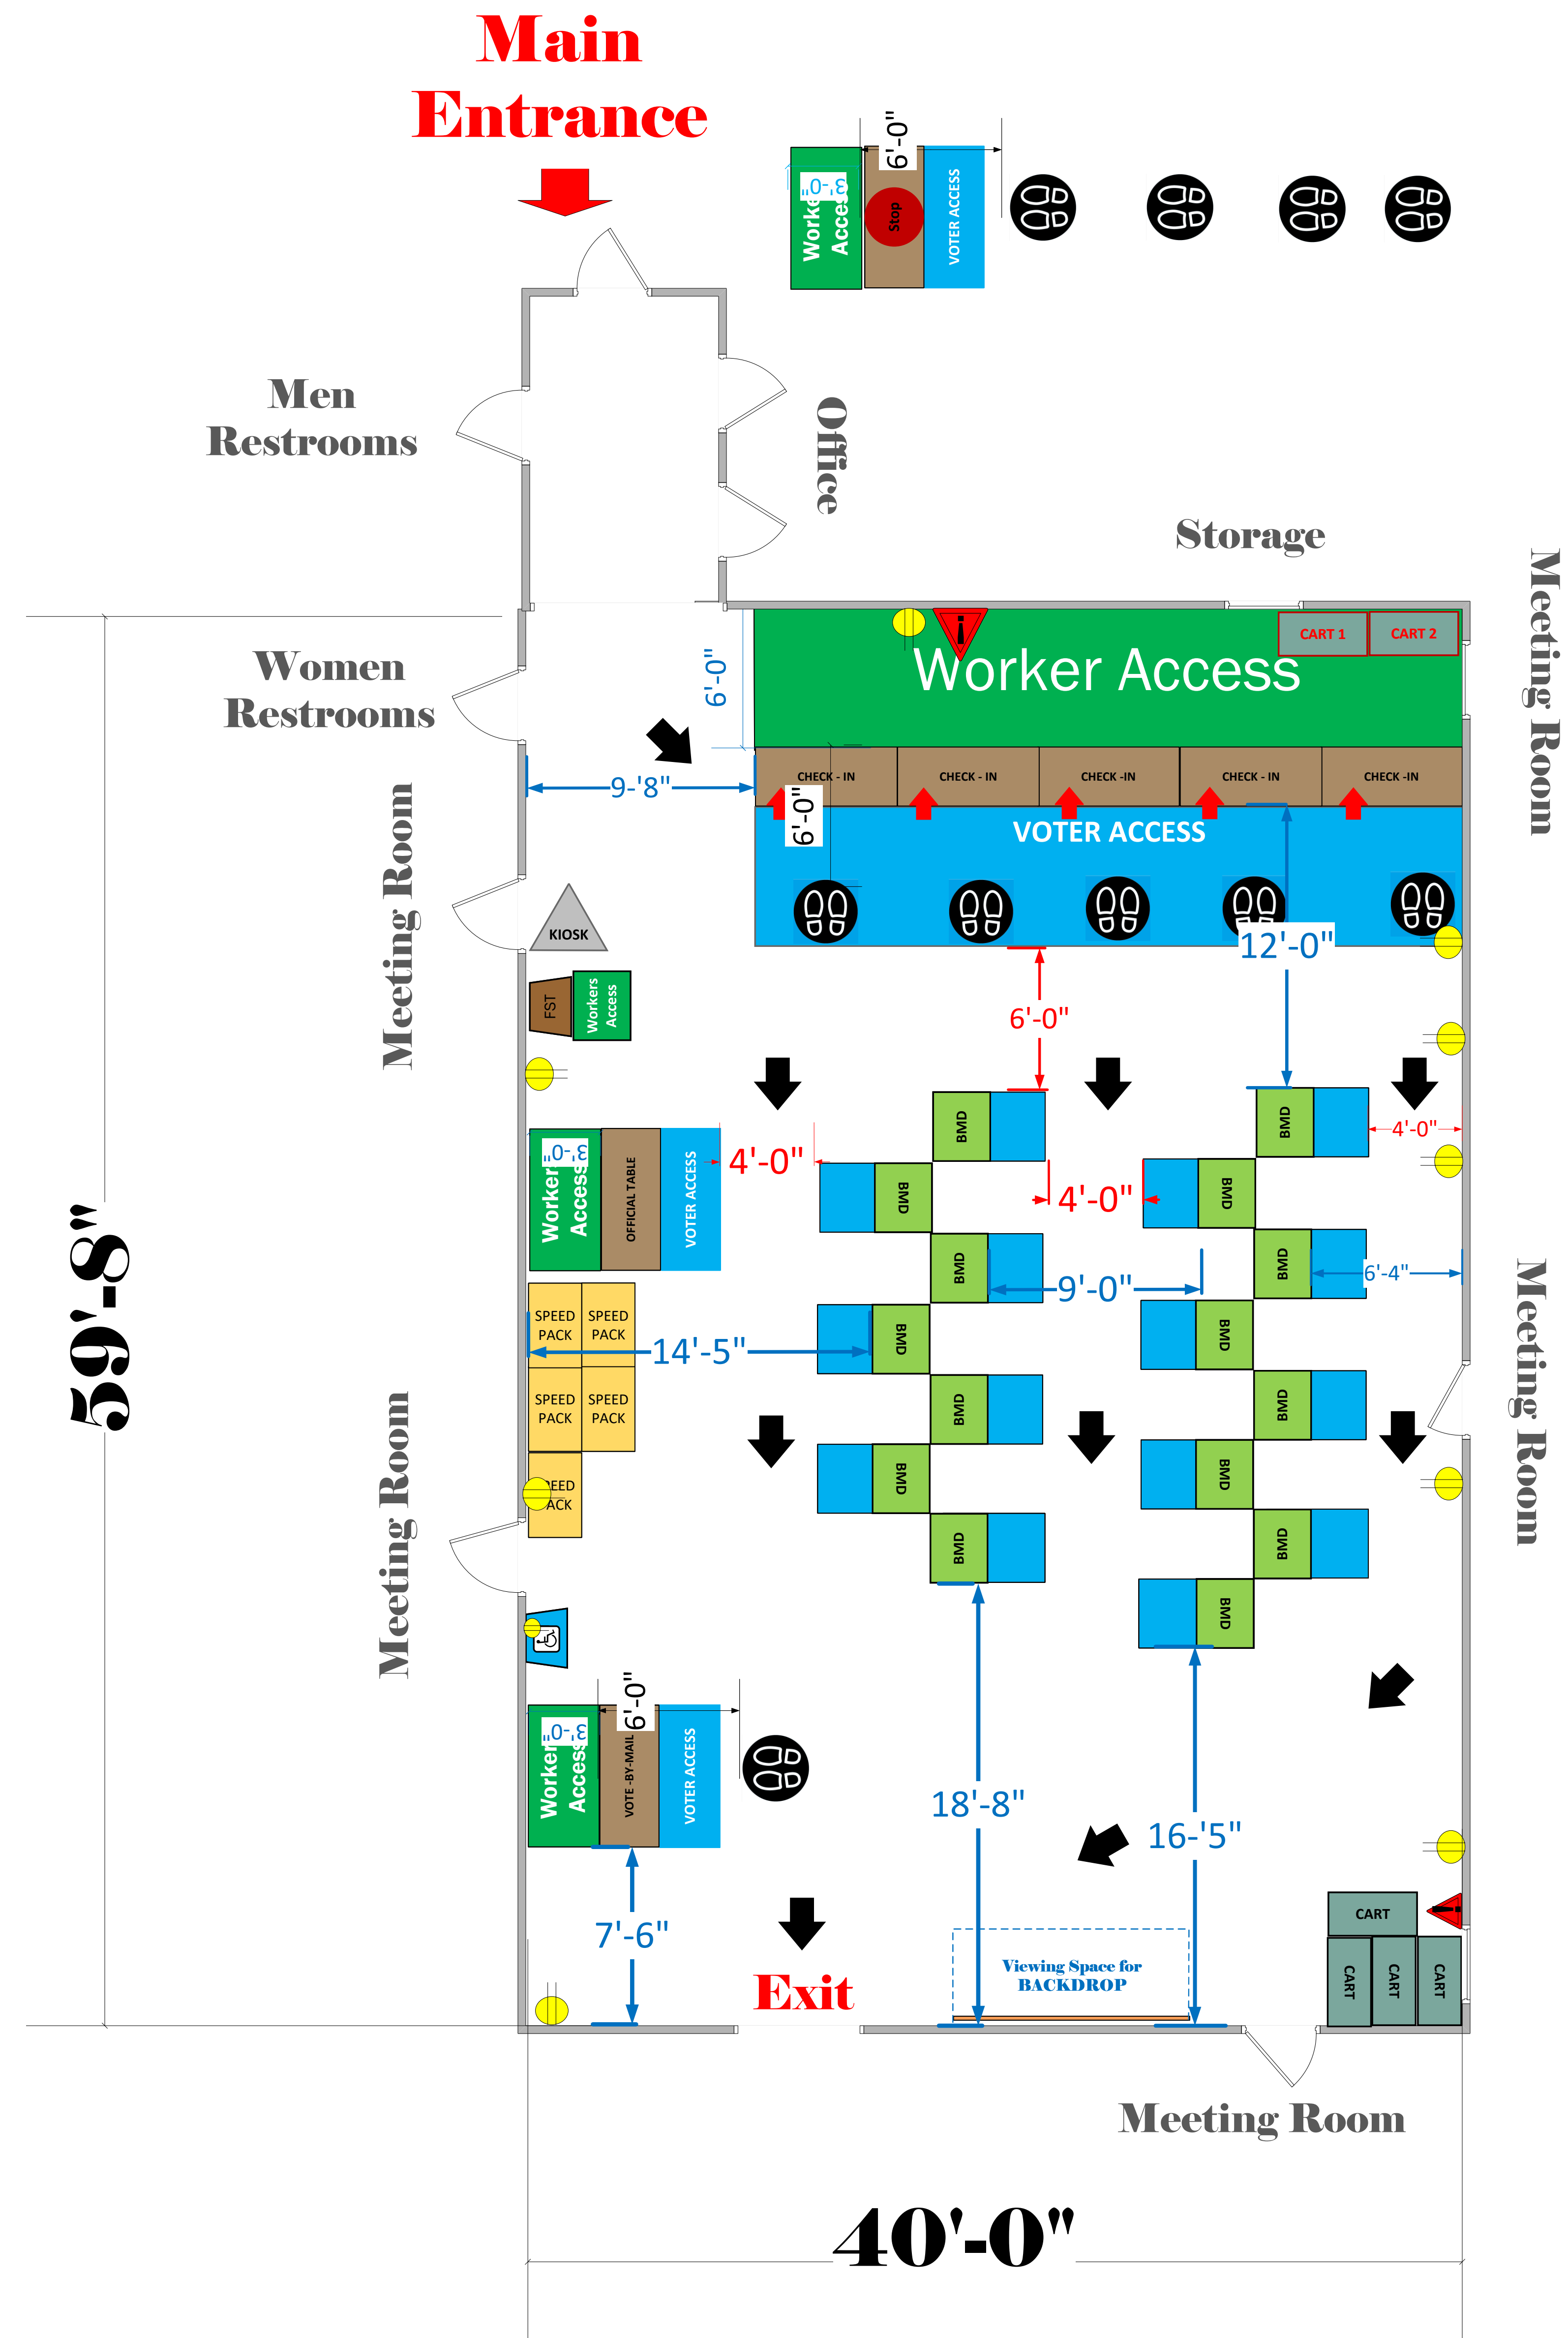

North Wing (2,360 Sq Ft)

LEGEND

Room Size	Dimension: 59ft x 40	Sq. Ft: 2360
EPB	Primary:	Secondary:
BMD	Total: 15	Actual: 15
Circuits	Total:	Usable:
Floor Decals		
BALLOT MARKING DEVICE		
CHECK IN TABLE		
BMD CART		
BACKDROP		
KIOSK		
POWER OUTLET		
PROTRUDING OBJECT		
ROUTER		
POWER CORDS		

TITLE
Cortez Park Community & Senior Center
VC ID 5340

SCALE
 1: 48
 DRAWN BY
Ryan Rivas