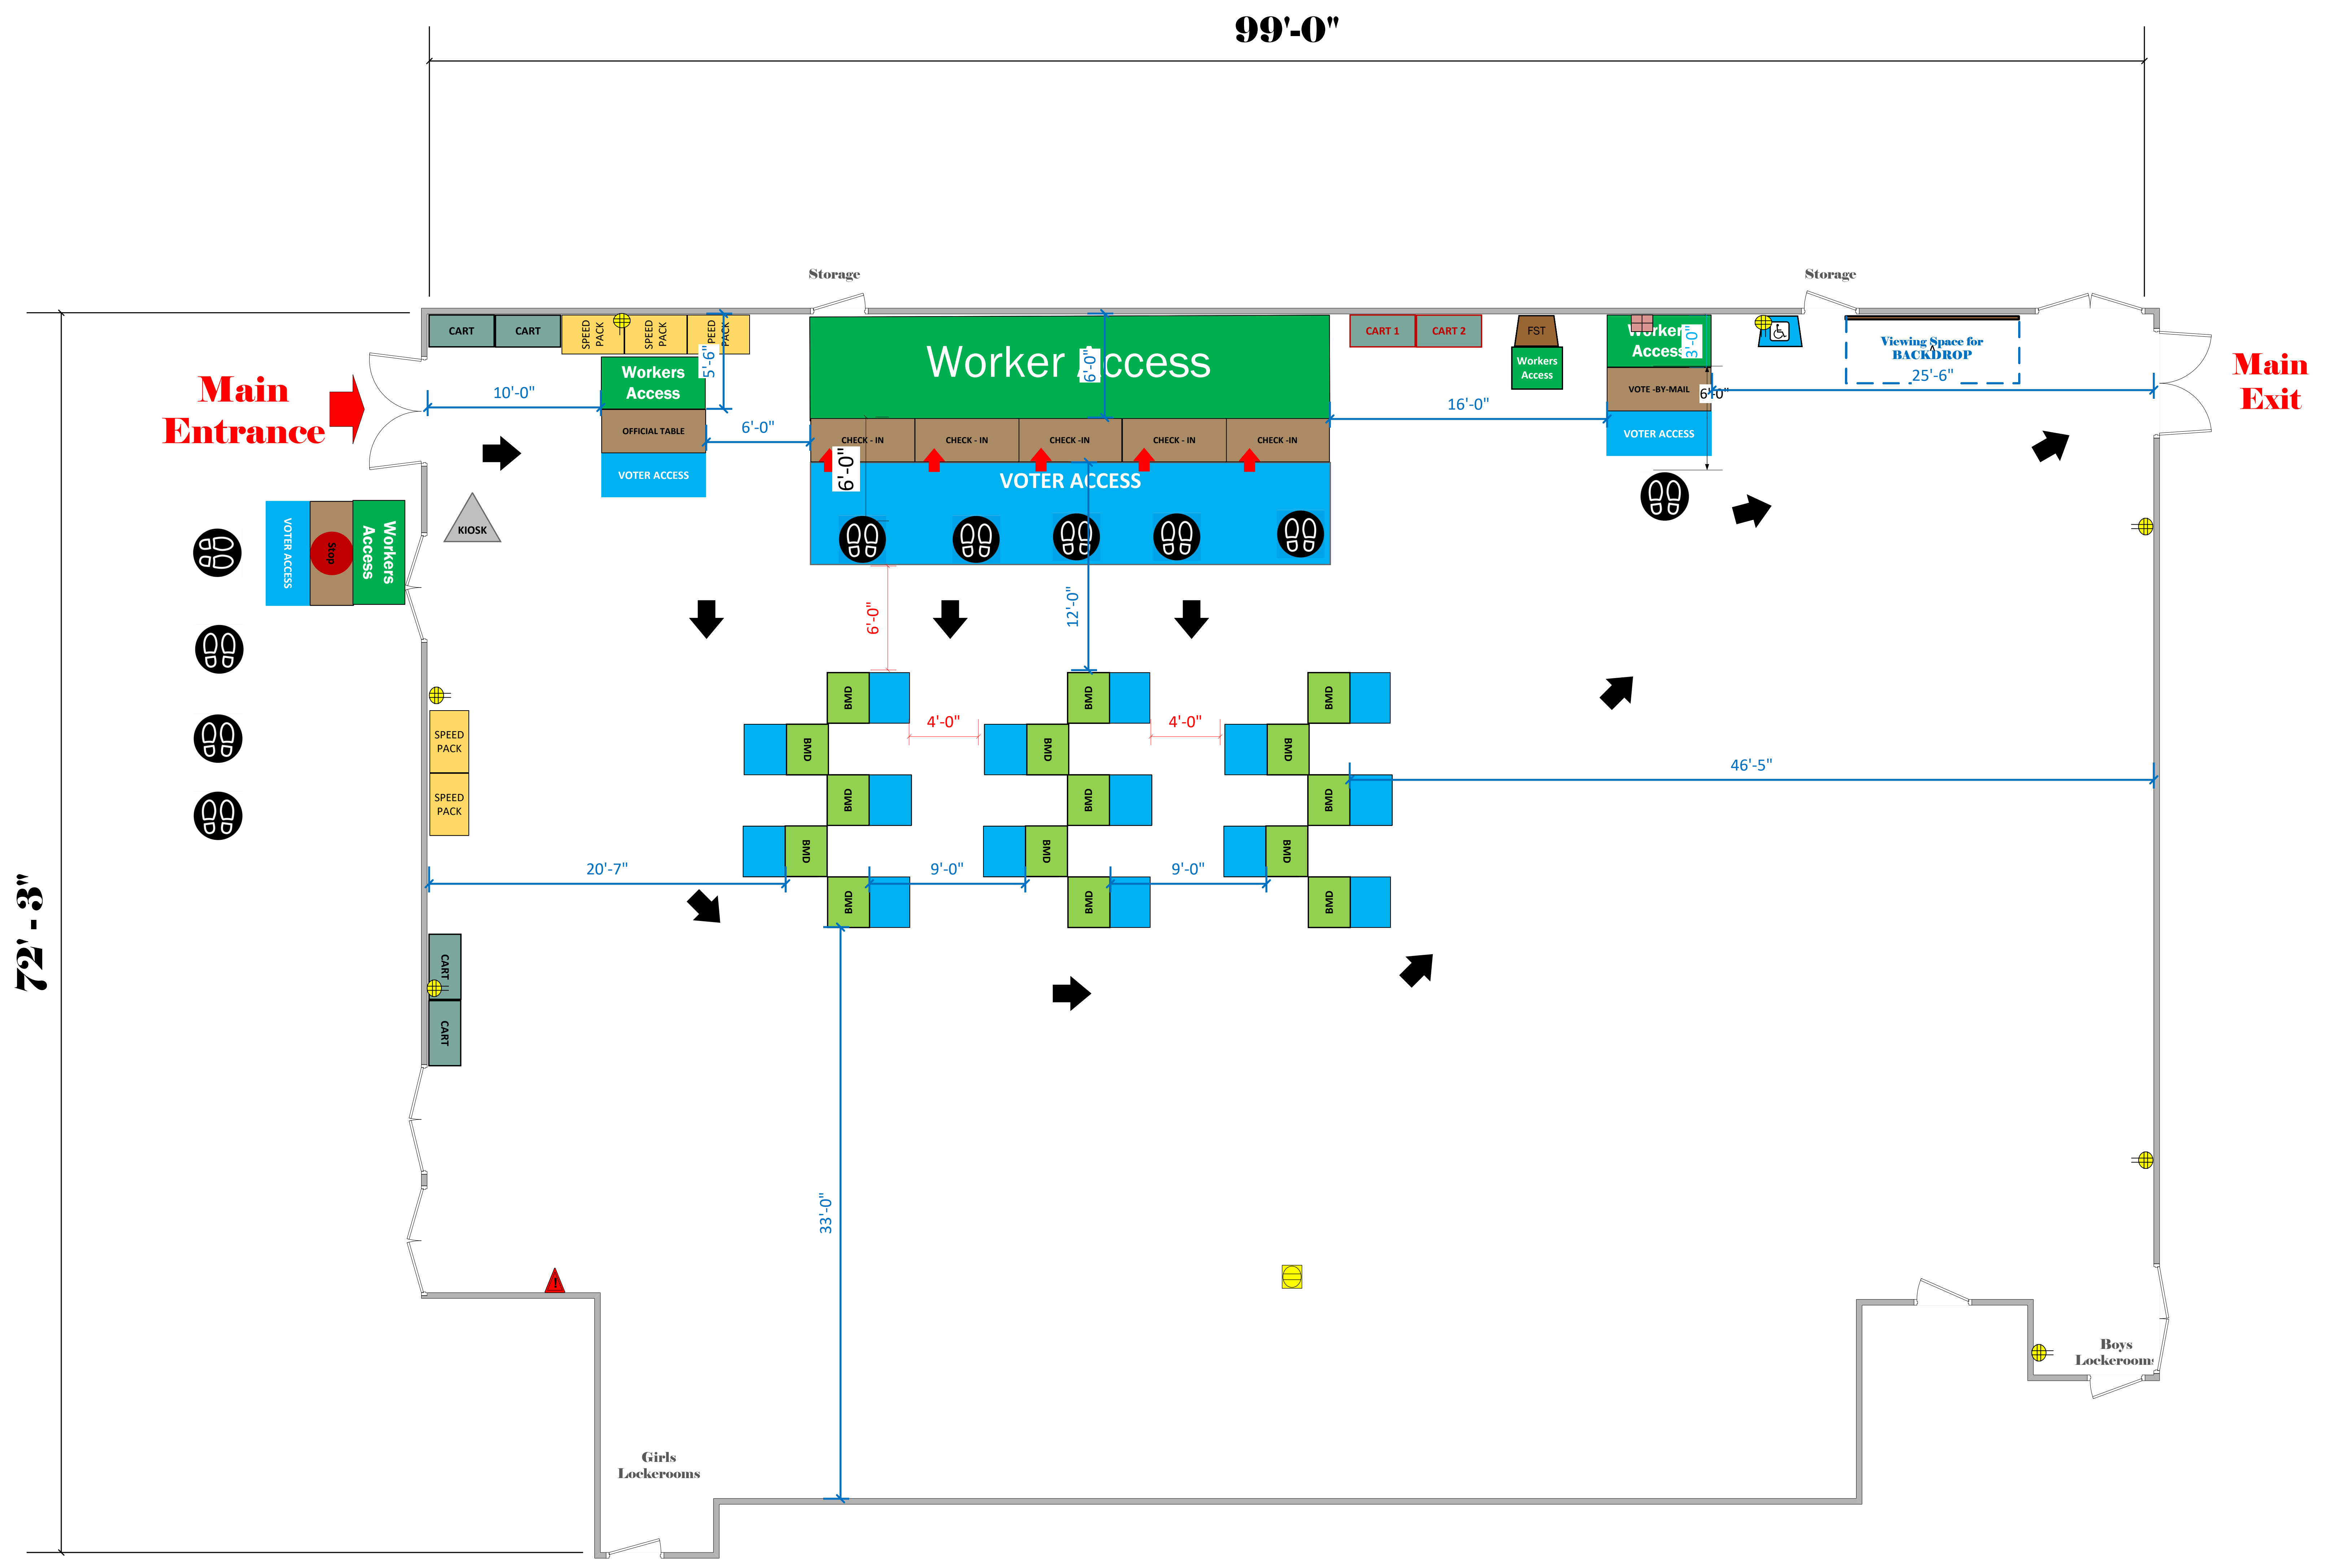

Gym

(6,469 Usable Sq. Ft.)

LEGEND

Room Size	Dimension: 99' x 71'	Sq. Ft: 7,029
EPB	Primary:	Secondary:
BMD	Total: 15	Actual:
Circuits	Total:	Usable:
Floor Decals		
BALLOT MARKING DEVICE		
CHECK IN TABLE		
BMD CART		
BACKDROP		
KIOSK		
POWER OUTLET		
PROTRUDING OBJECT		
ROUTER		
POWER CORDS		

TITLE **La Tijera K-8 Academy of Excellence**
VC ID# 5357