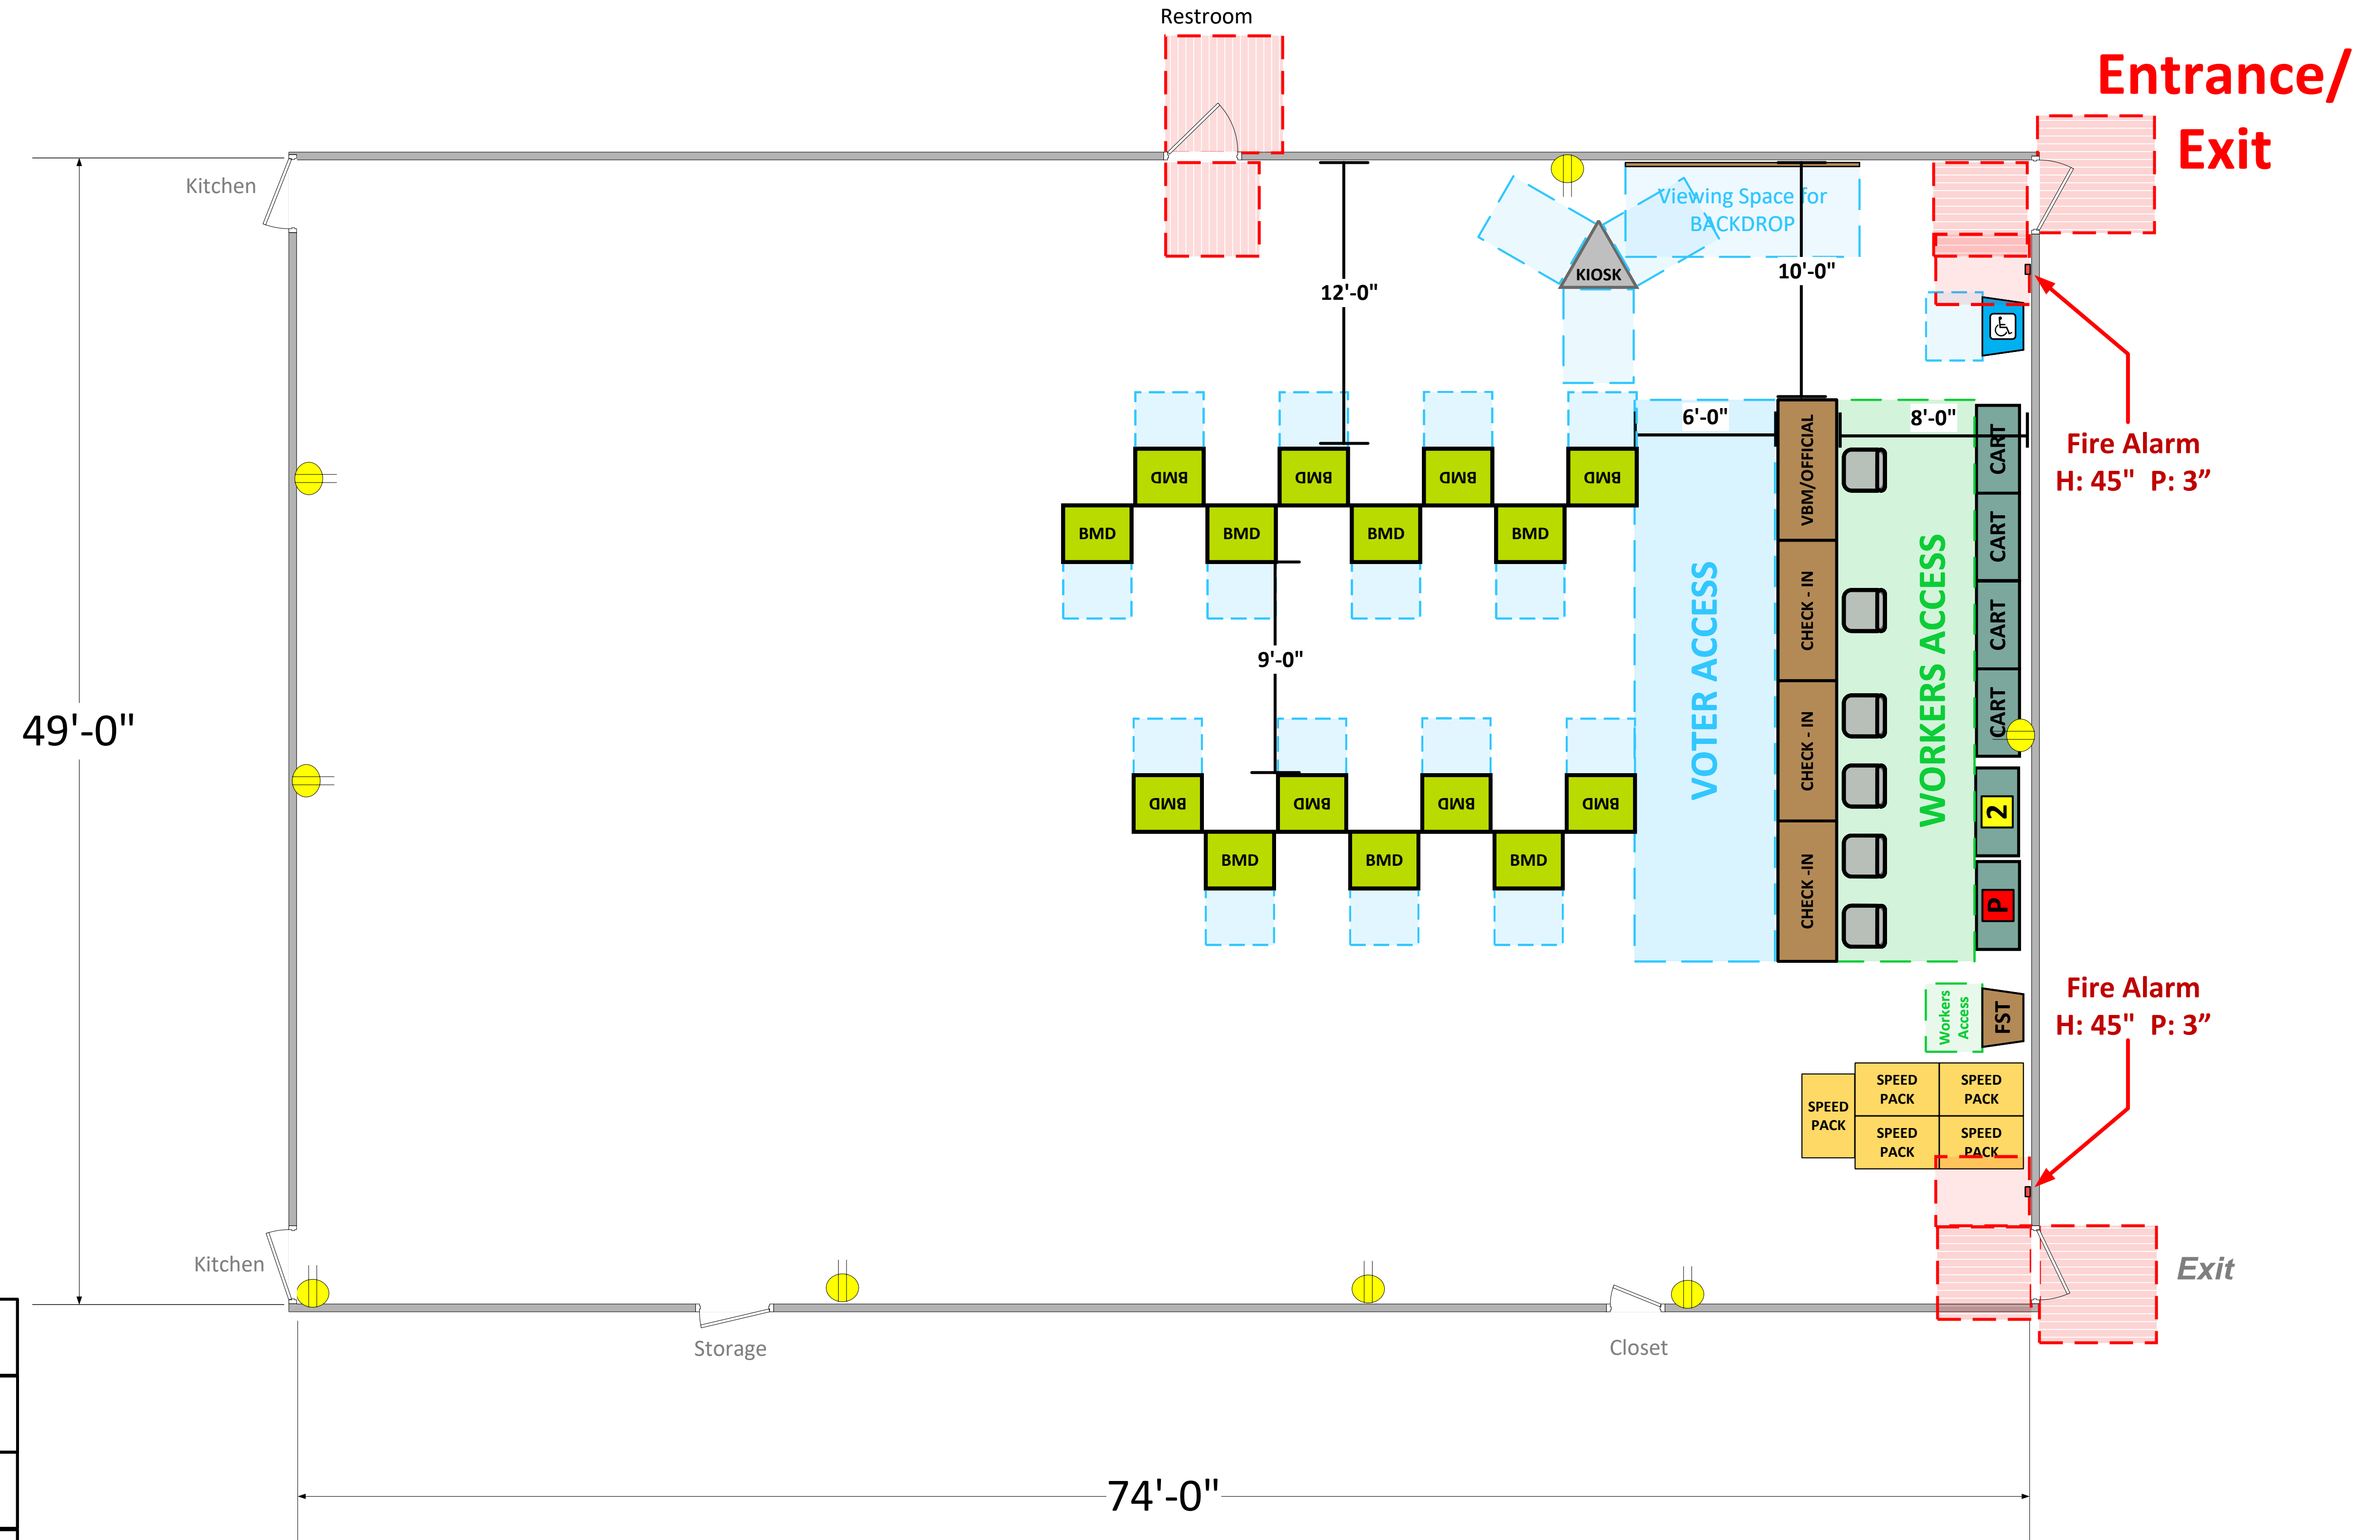

Fellowship Hall

(Sq. Ft.) 3600

LEGEND

Room Size	Dimension: 49' x 74'	Sq. Ft: 3600'
Number of BMDs	15	
POWER OUTLET		
PROTRUDING OBJECT		
Do Not Block Area		

TITLE

VCID 5449
Armenian Church of the Nazarene

Each chair at a CHECK-IN station equals one ePollbook

Equipment By:	Date:
Jaime Young	1/8/24
Skeleton Drawn By:	Date:
William Monarrez	12/18/2023
Scale:	
49 x 74 = 3600' Ft.	