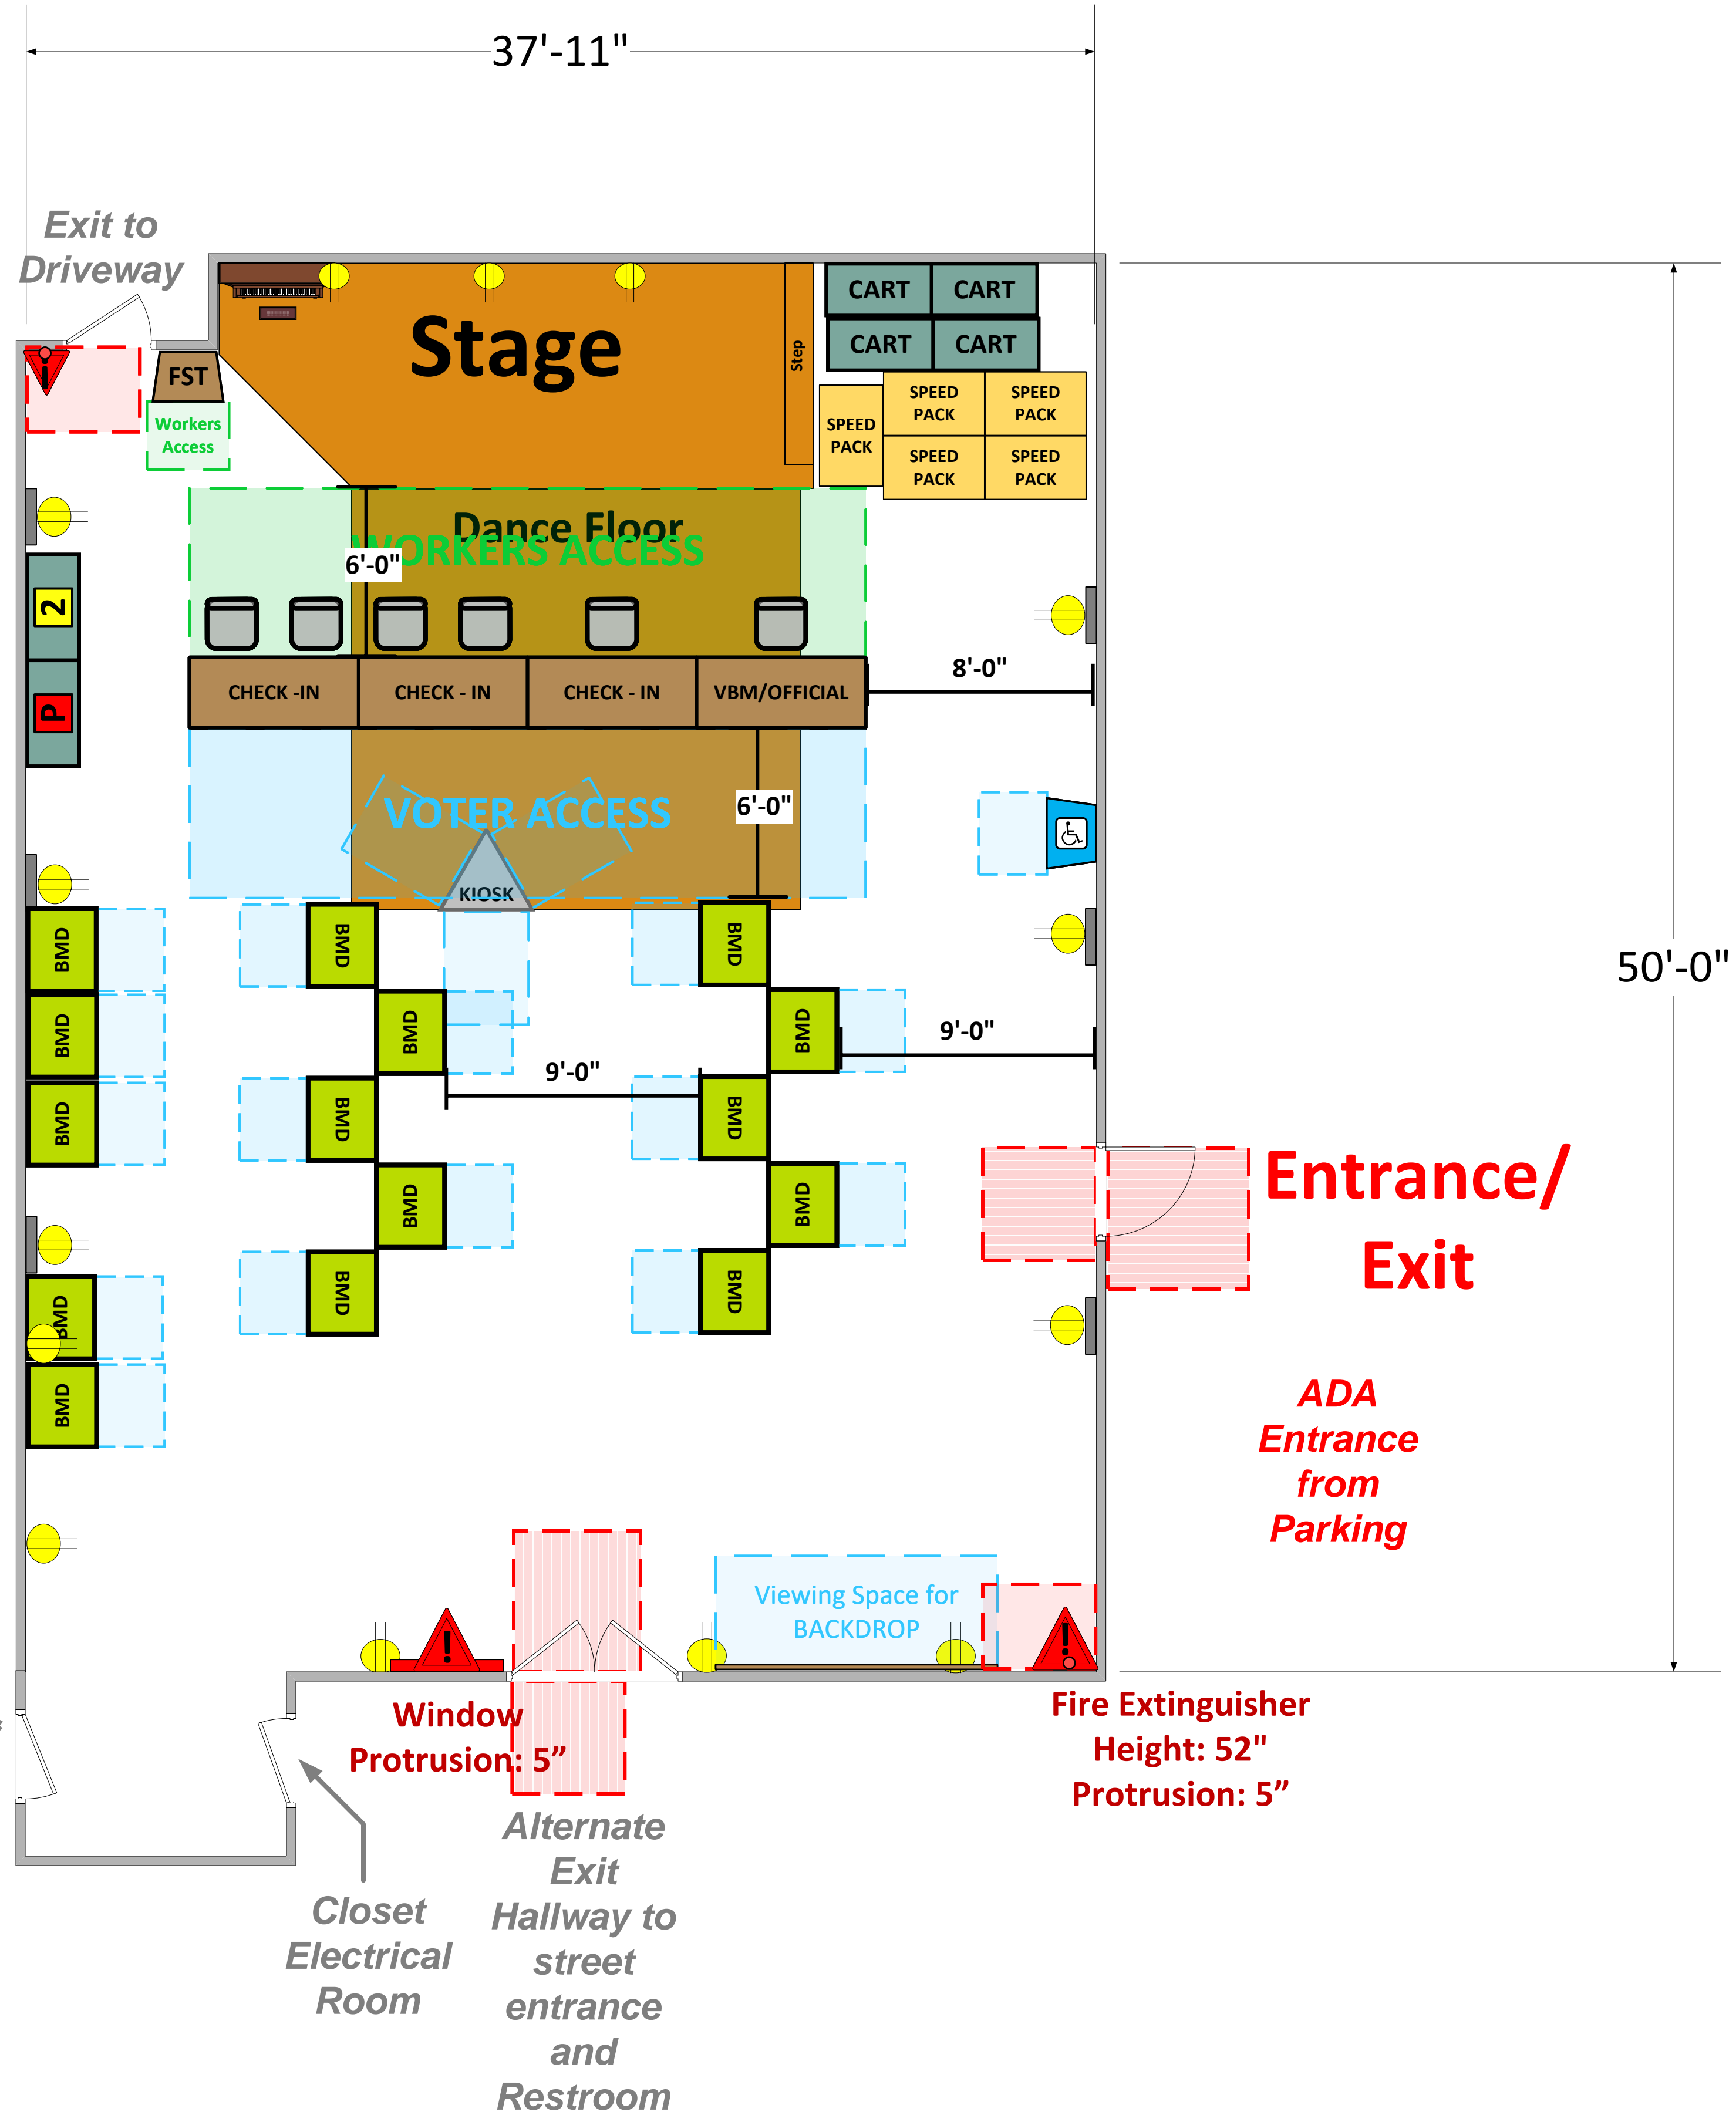

Banquet Hall (1,911 Sq. Ft.)

Fire Extinguisher
Height: 52"
Protrusion: 5"

Kitchen &
Stairs
Small Room

LEGEND

Room Size	Dimension: 37'11"x50'5"	Sq. Ft: 1,911'
Number of BMDs	15	
POWER OUTLET		
PROTRUDING OBJECT		
Do Not Block Area		

TITLE

VCID 6406
St. Mathews Catholic Church

Each chair at a CHECK-IN station equals one ePollbook

Equipment By: Ryan Rivas	Date: 01/26/24
Skeleton Drawn By: Jonathan Gonzalez	Date: 12/19/2023
Scale: 1/4" inches = 1' Ft.	