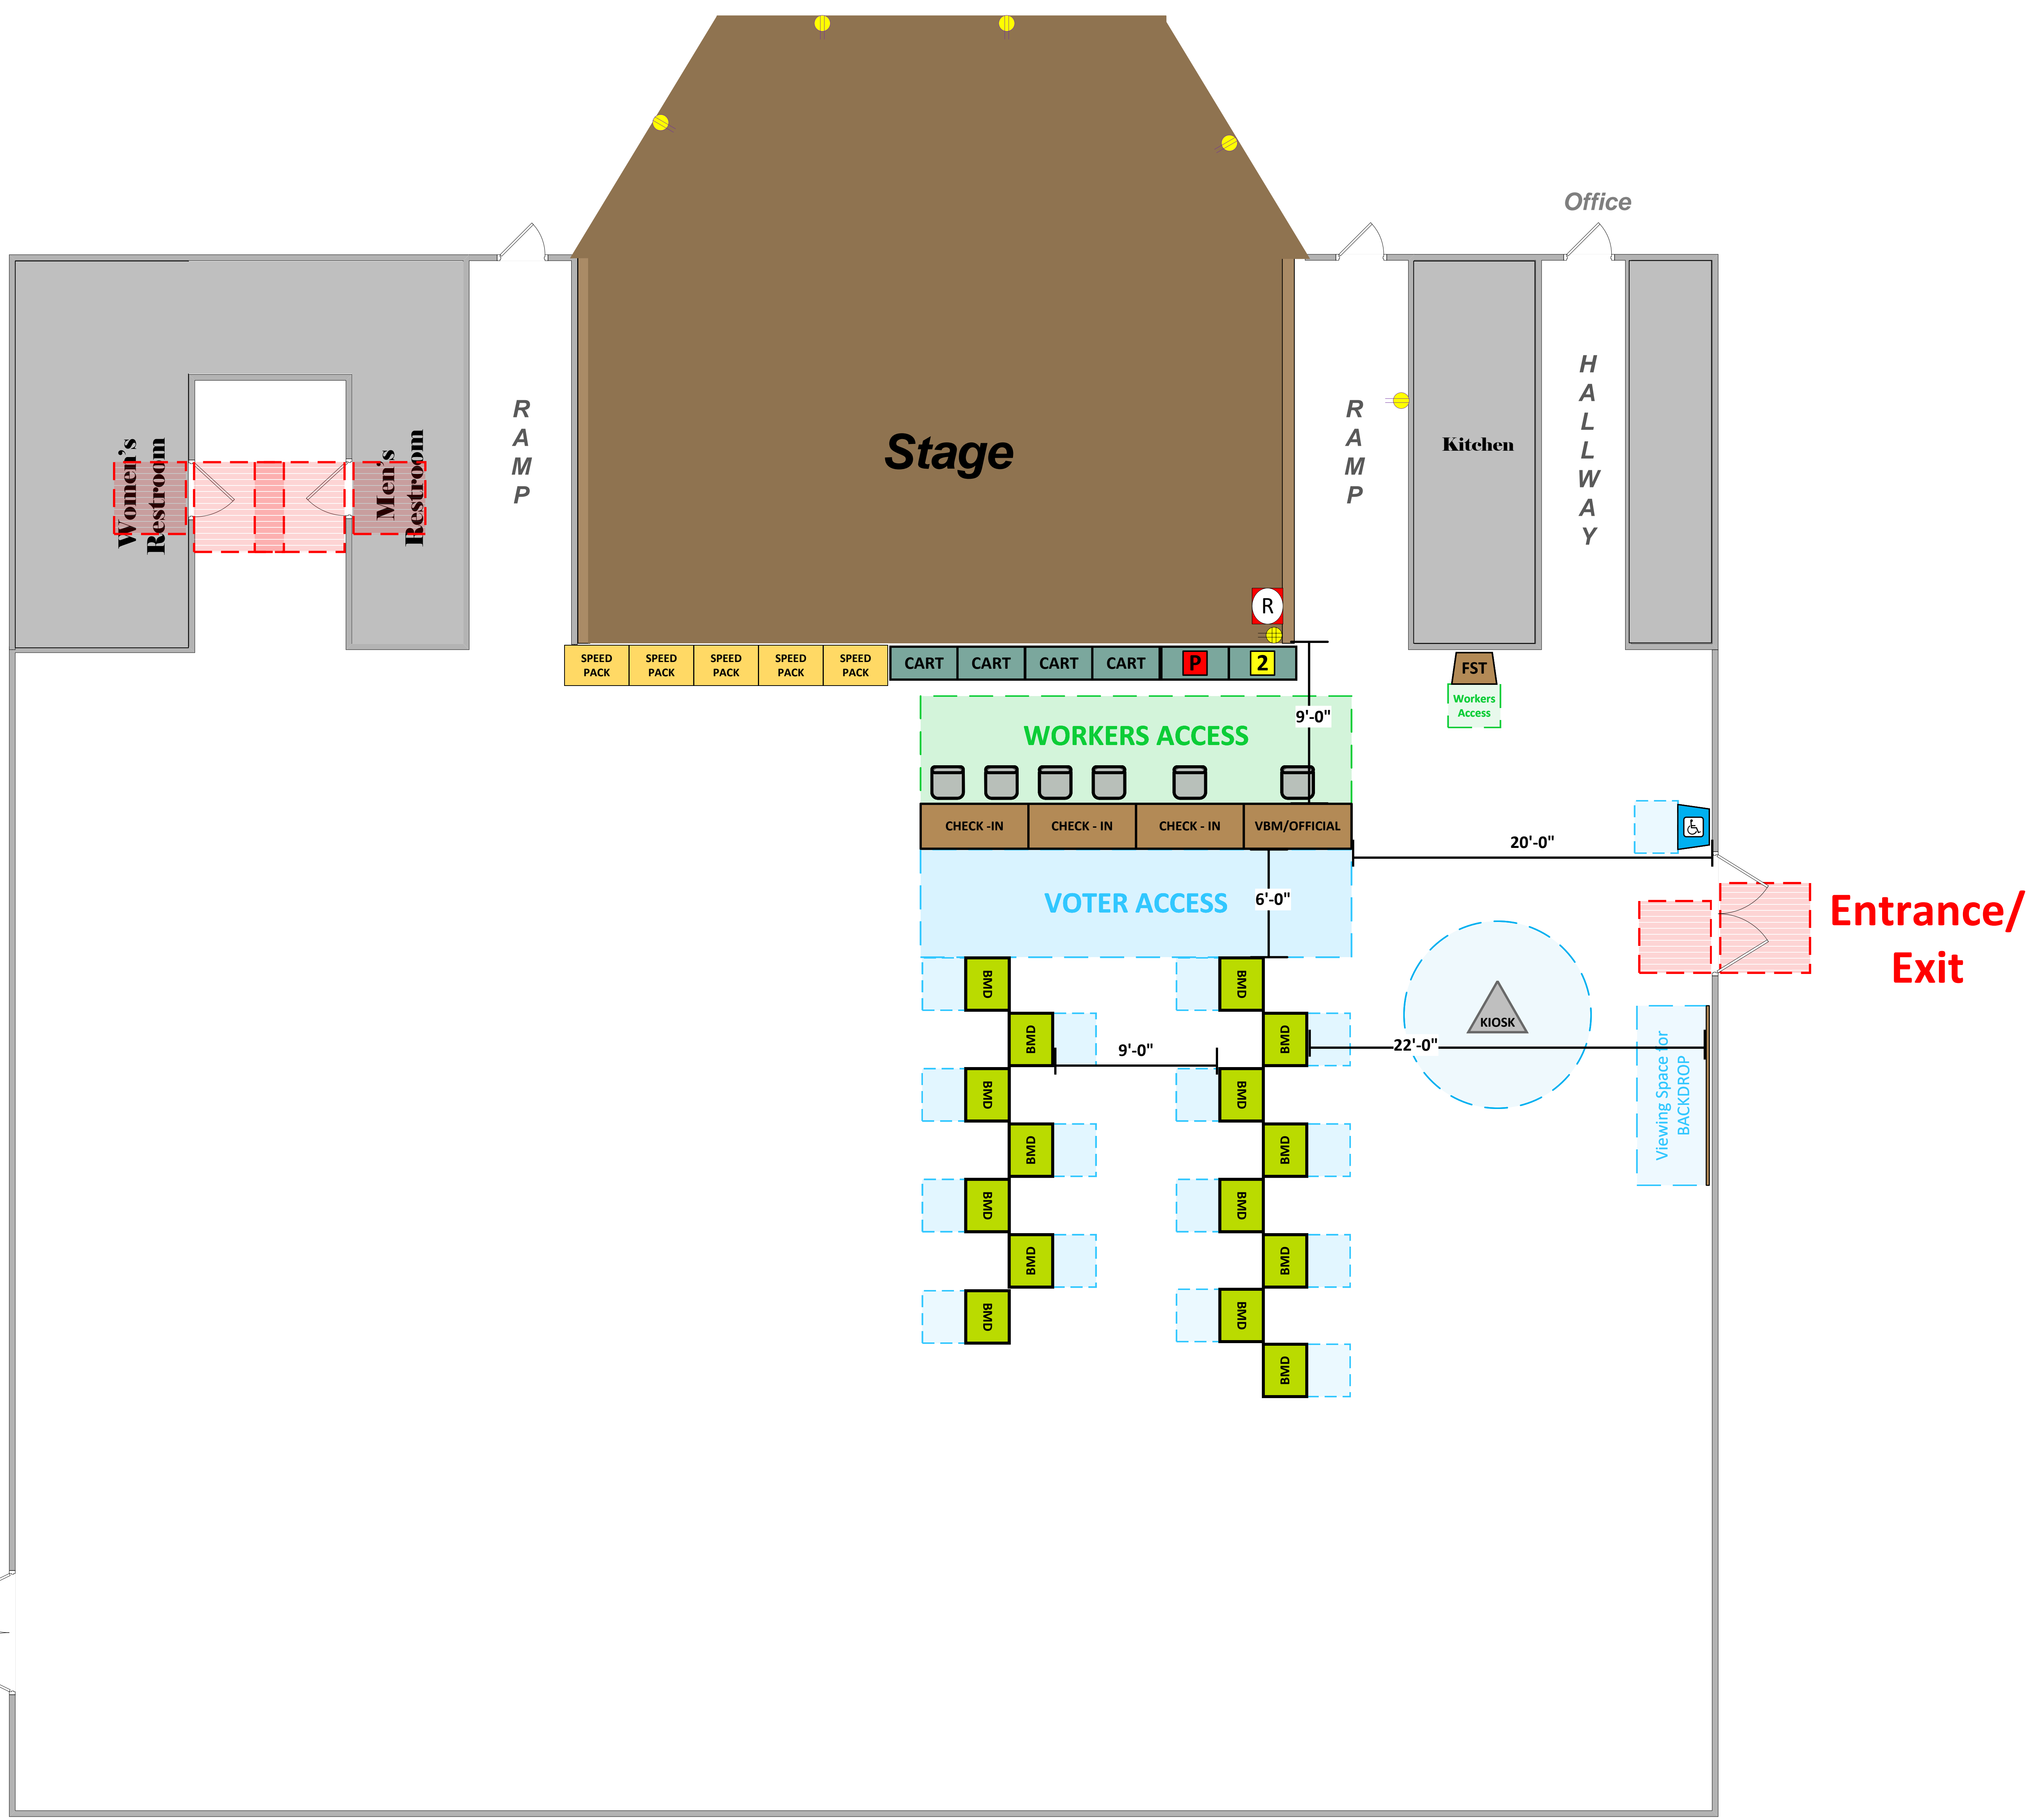

Gymnasium

(6,016 Sq. Ft.)

LEGEND

Room Size	Dimension: 64' x 94'	Sq. Ft.: 6,016
Number of BMDs	15	
POWER OUTLET		
PROTRUDING OBJECT		
Do Not Block Area		

TITLE

VCID 548
Boys & Girls Club of Ramona
Gardens

Each chair at a CHECK-IN station equals one ePollbook

Equipment By:	Date:
Dustin Fuller	01/08/2024
Skeleton Drawn By:	Date:
Carlos Montejano	12/22/2022
Scale:	1/4" inches = 1' Ft.