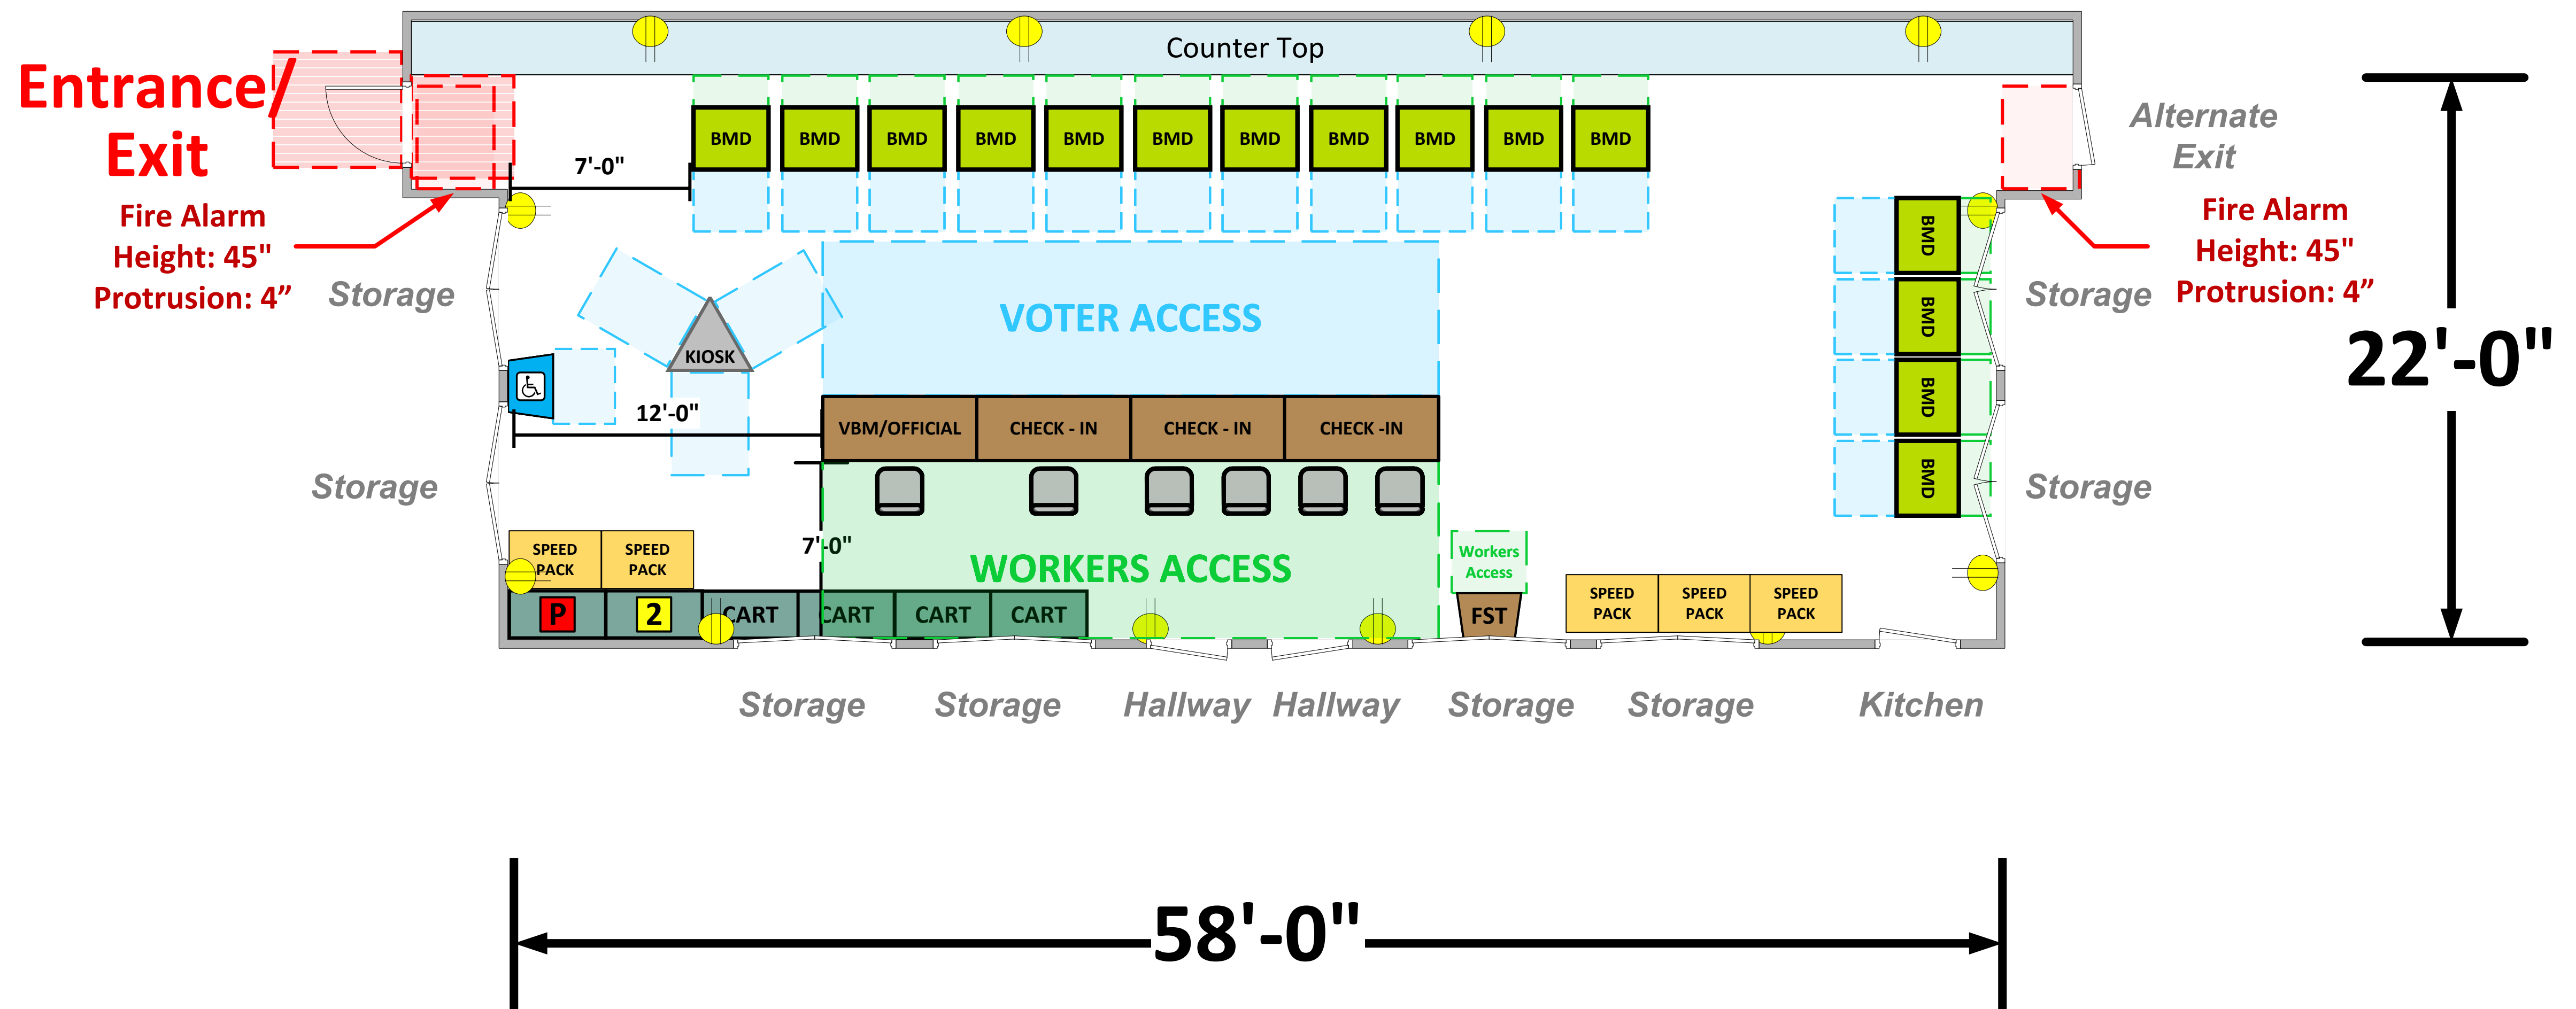

Community Room (1365 Usable Sq. Ft.)

LEGEND

Room Size	Dimension: 22'-3" x 74'-9"	Sq. Ft: 1,276'
Number of BMDs	15	
POWER OUTLET		
PROTRUDING OBJECT		
Do Not Block Area		

TITLE

VCID 566
Lake View Terrace
Recreation Center

Each chair at a CHECK-IN station equals one ePollbook

Equipment By:	Date:
Dustin Fuller	03/25/2026
Skeleton Drawn By:	Date:
David Chaparro	03/06/2023
Scale:	
1/4" inches = 1' Ft.	