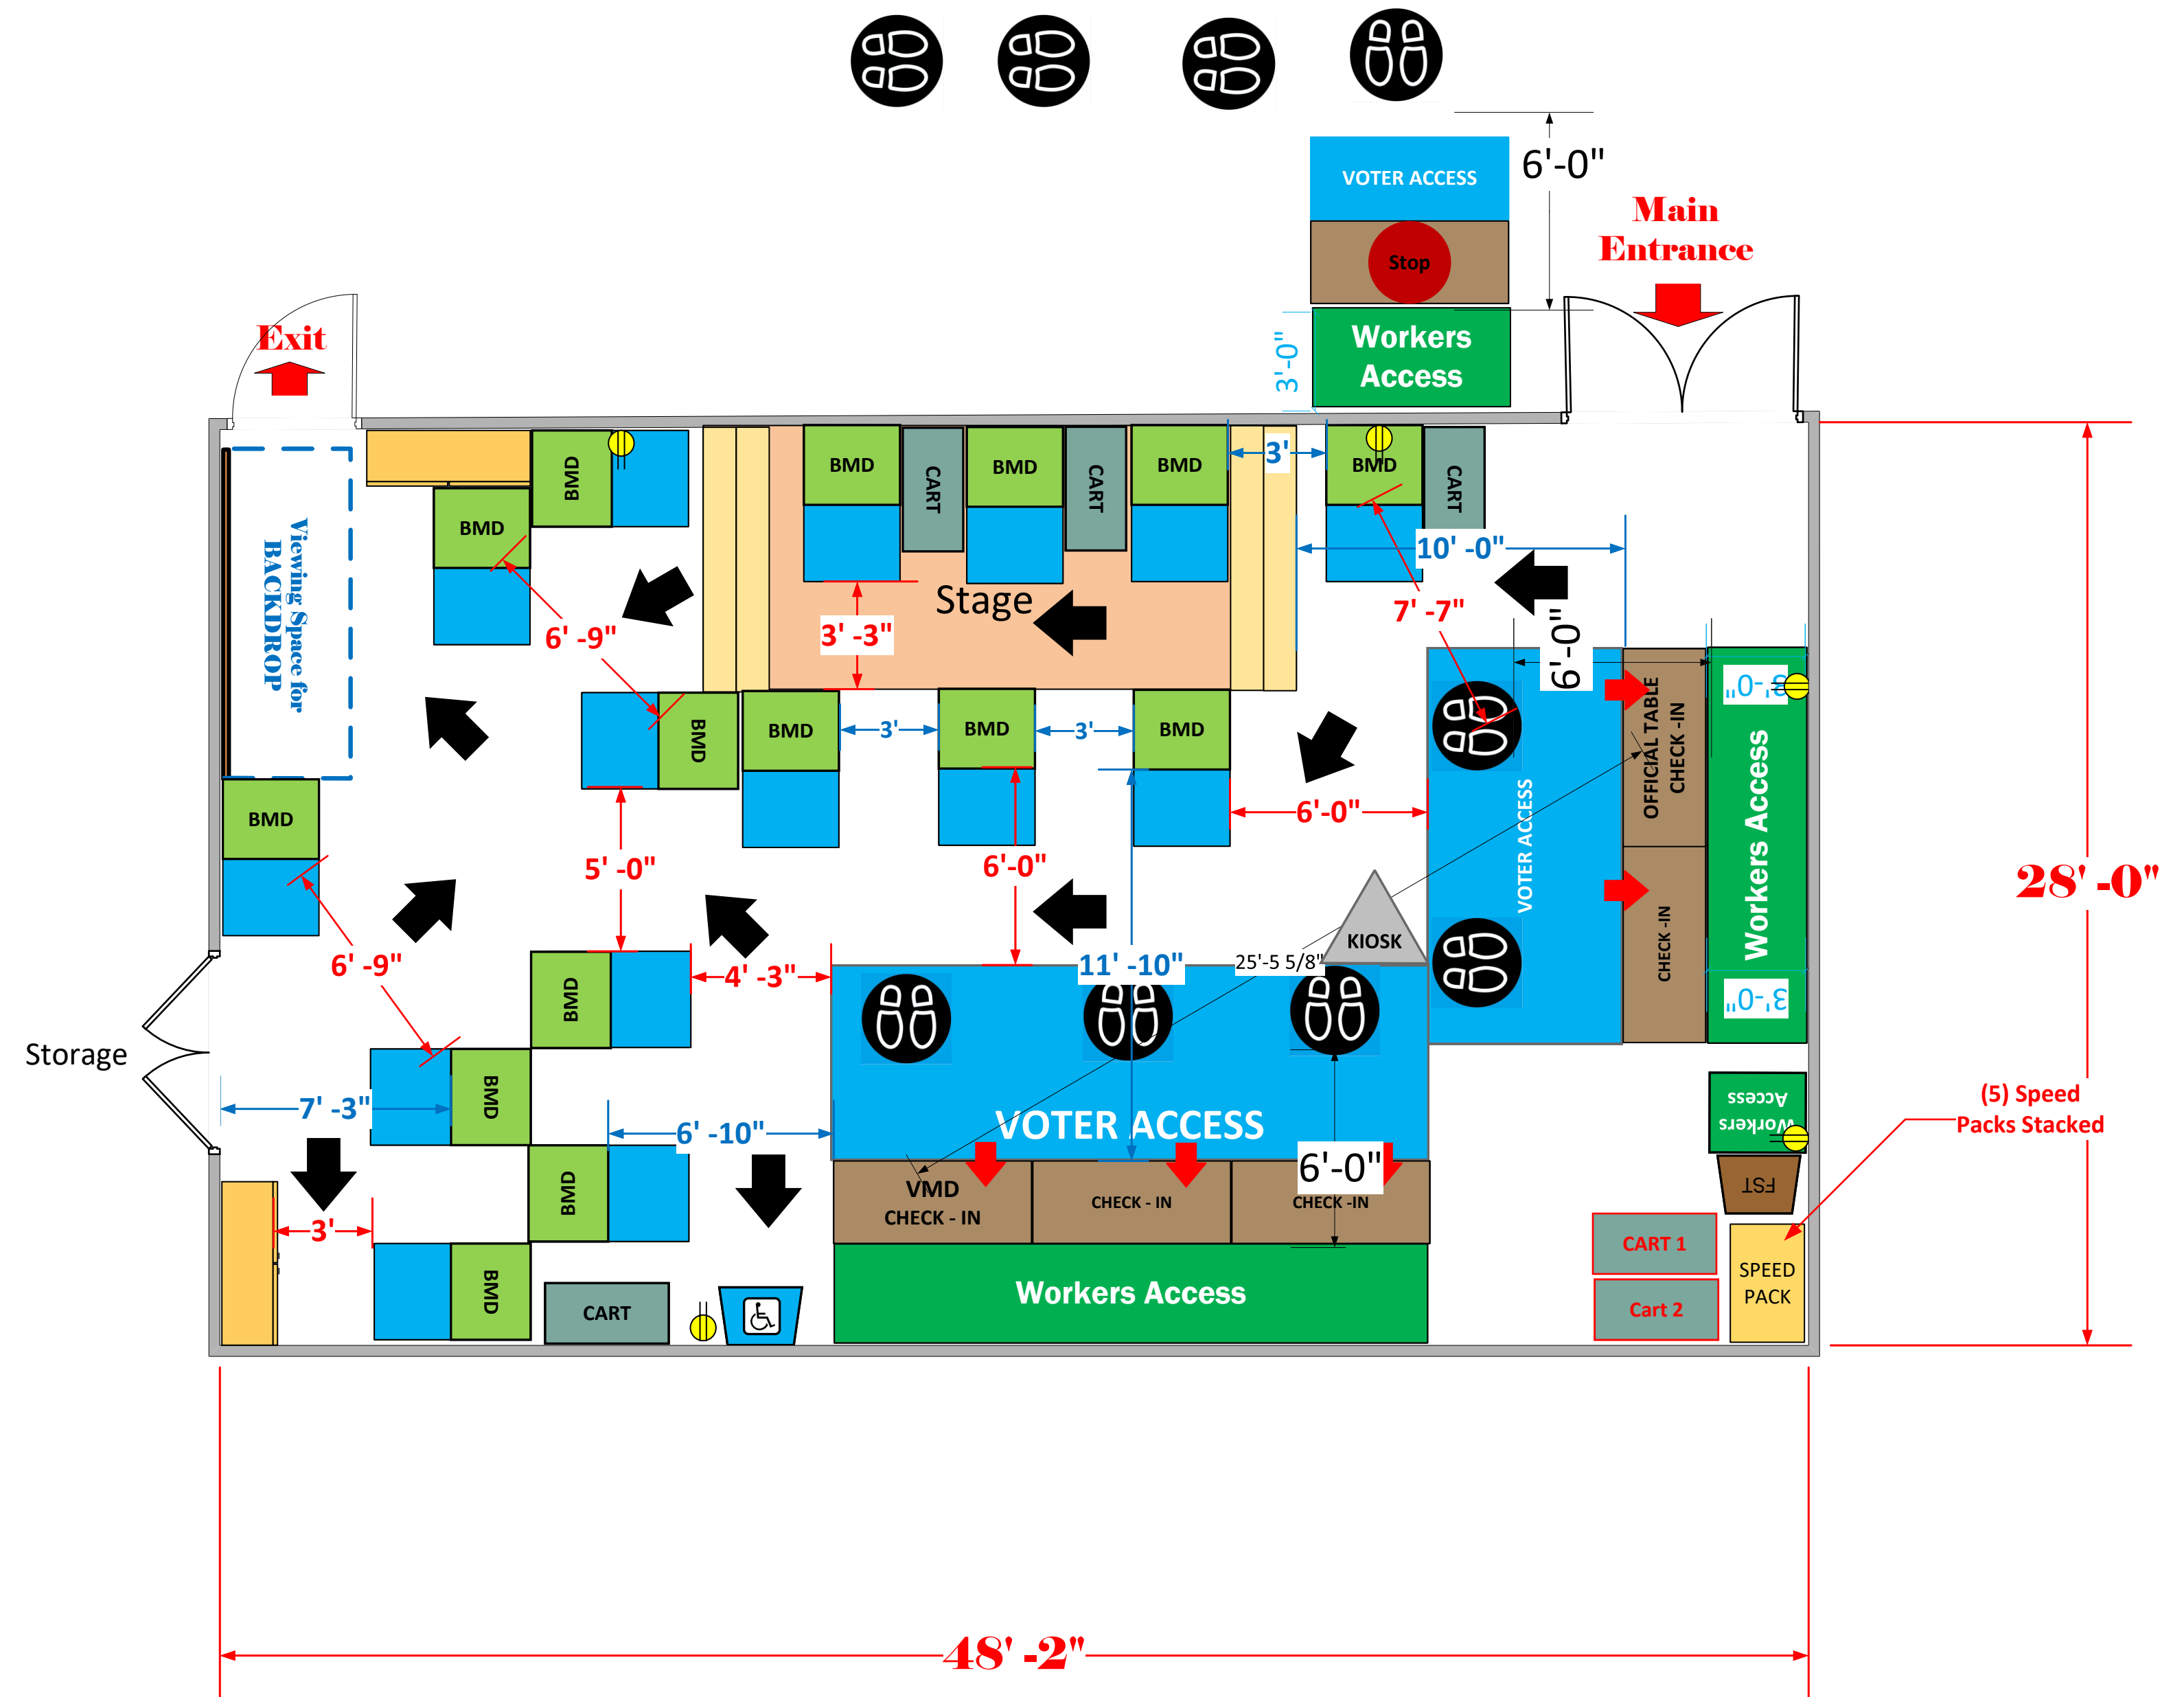

Auditorium (1,344 Sq. ft.)

LEGEND

Room Size	Dimension: 28' x 48'	Sq. Ft.: 1,344
EPB	Primary: 5	Secondary: Pending
BMD	Total: 15	Actual: 15
Circuits	Total: Pending	Usable: Pending
Floor Decals		
BALLOT MARKING DEVICE		
CHECK IN TABLE		
BMD CART		
BACKDROP		
KIOSK		
POWER OUTLET		
PROTRUDING OBJECT		
ROUTER		
POWER CORDS		

SCALE	1: 48
DRAWN BY	Roy Welch

**Lemon Grove Recreation
Center VC #567**