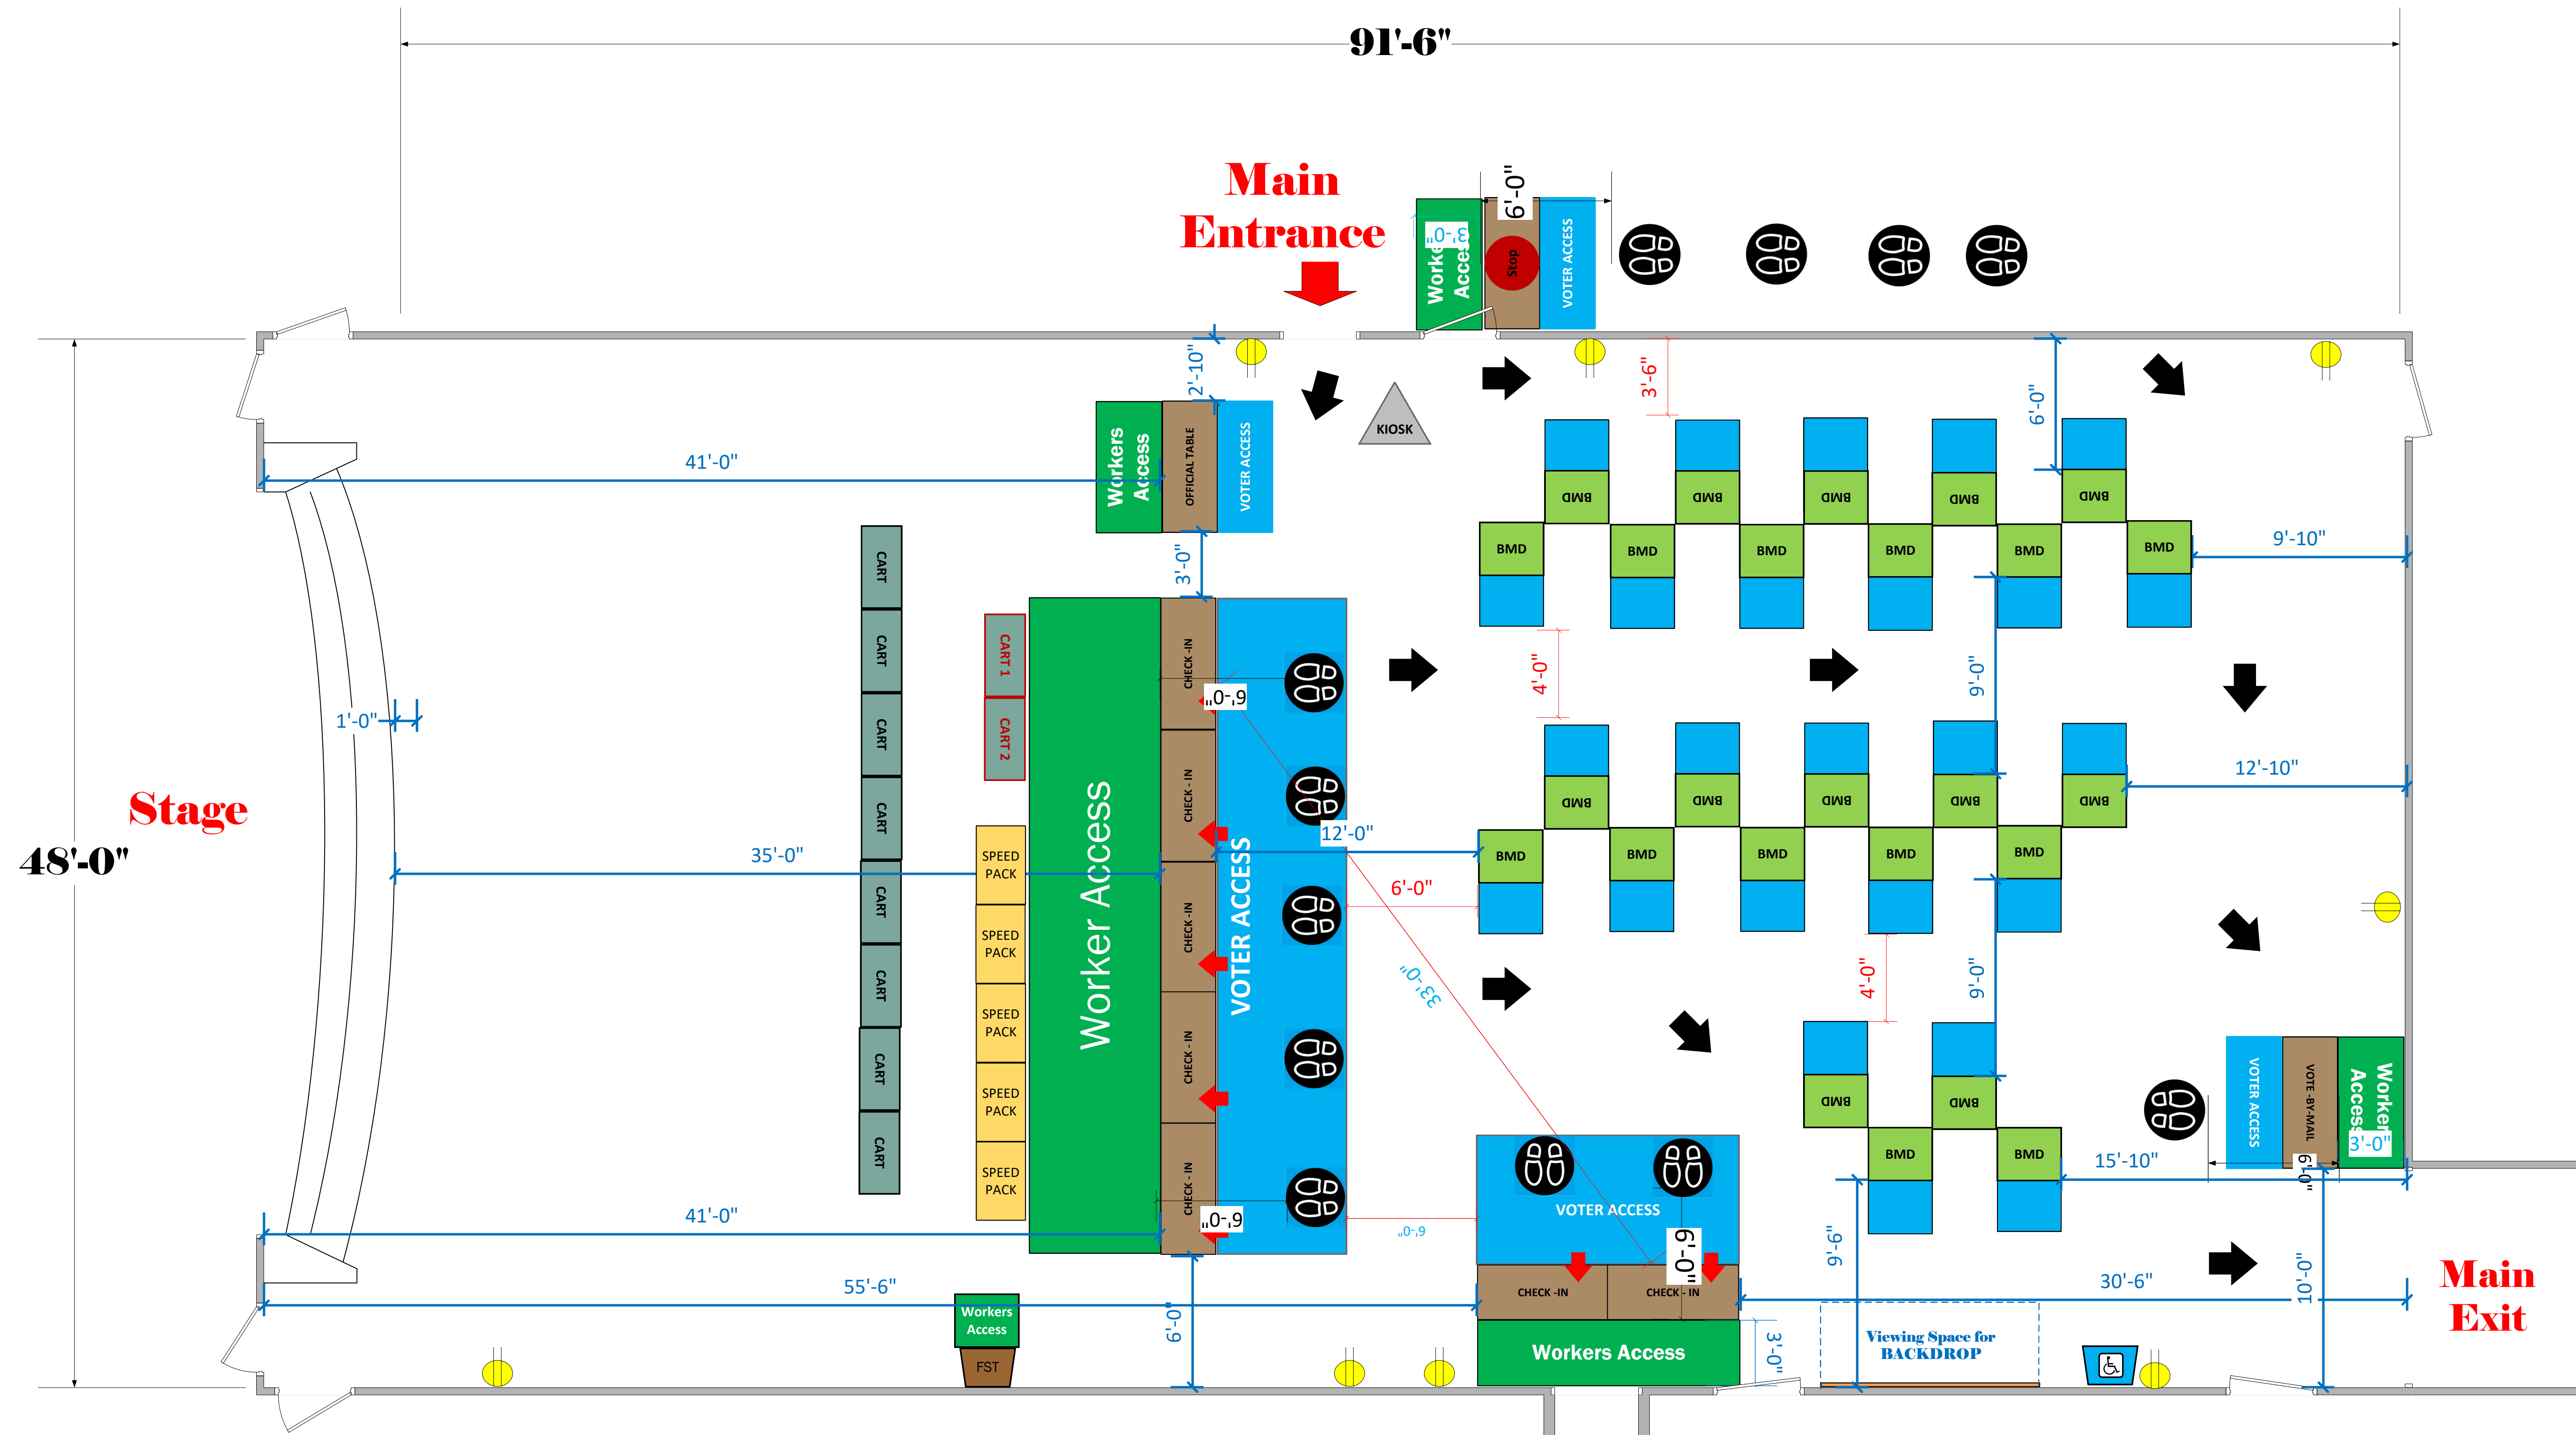

Auditorium

(4,392 Usable Sq. Ft.)

LEGEND

Room Size	Dimension: 91'6" x 48'	Sq. Ft. 4,392'
EPB	Primary:	Secondary:
BMD	Total: 25	Actual:
Circuits	Total:	Usable:
Floor Decals		
BALLOT MARKING DEVICE		
CHECK IN TABLE		
BMD CART		
BACKDROP		
KIOSK		
POWER OUTLET		
PROTRUDING OBJECT		
ROUTER		
POWER CORDS		

TITLE
Franklin Elementary School
VC ID# 5753

SCALE
 1: 48
 DRAWN BY
David Chaparro