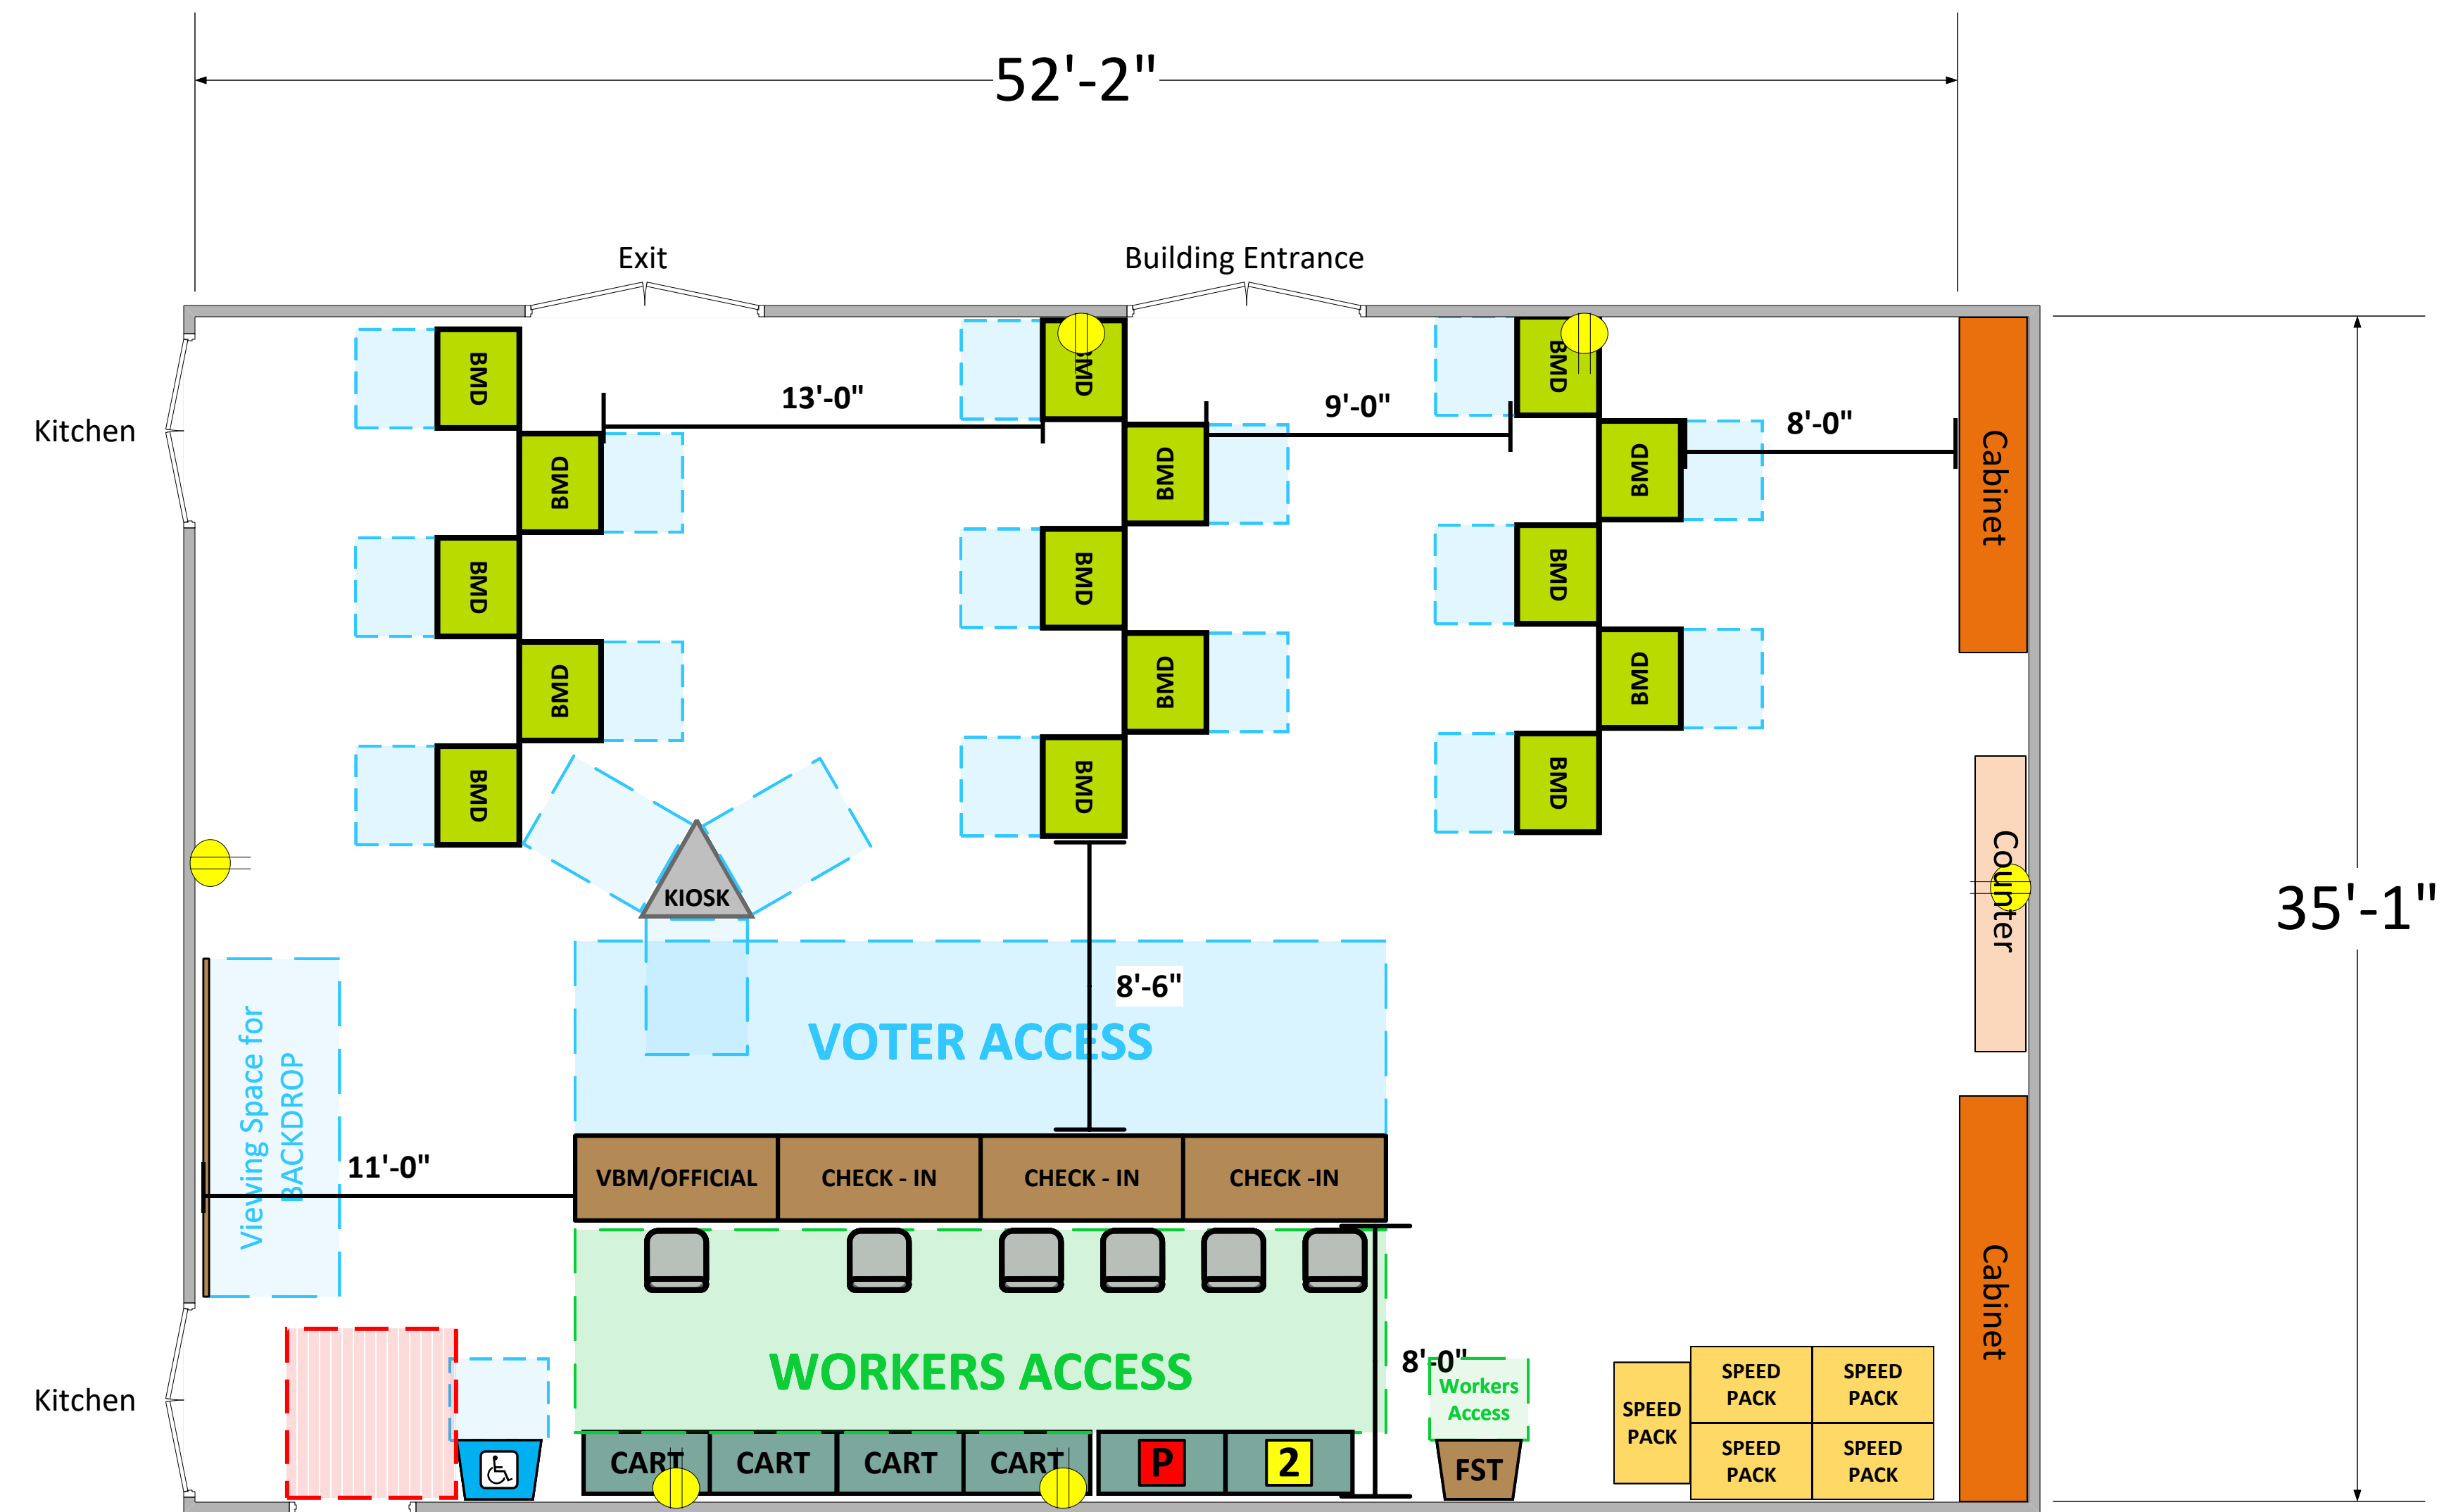

# Auditorium

(1,820 Usable Sq. Ft.)

## LEGEND

Room Size	Dimension: 55'-2" x 35'-1"	Sq. Ft.: 1,820
Number of BMDs	15	
POWER OUTLET		
PROTRUDING OBJECT		
Do Not Block Area		

TITLE  
**VCID 5778**  
**Valleydale Park**

*Each chair at a CHECK-IN station equals one ePollbook*

Equipment By: <b>Jaime Young</b>	Date: <b>1/8/24</b>
Skeleton Drawn By: <b>David Chaparro</b>	Date: <b>09/15/23</b>
Scale: <b>1/4" inches = 1' Ft.</b>	