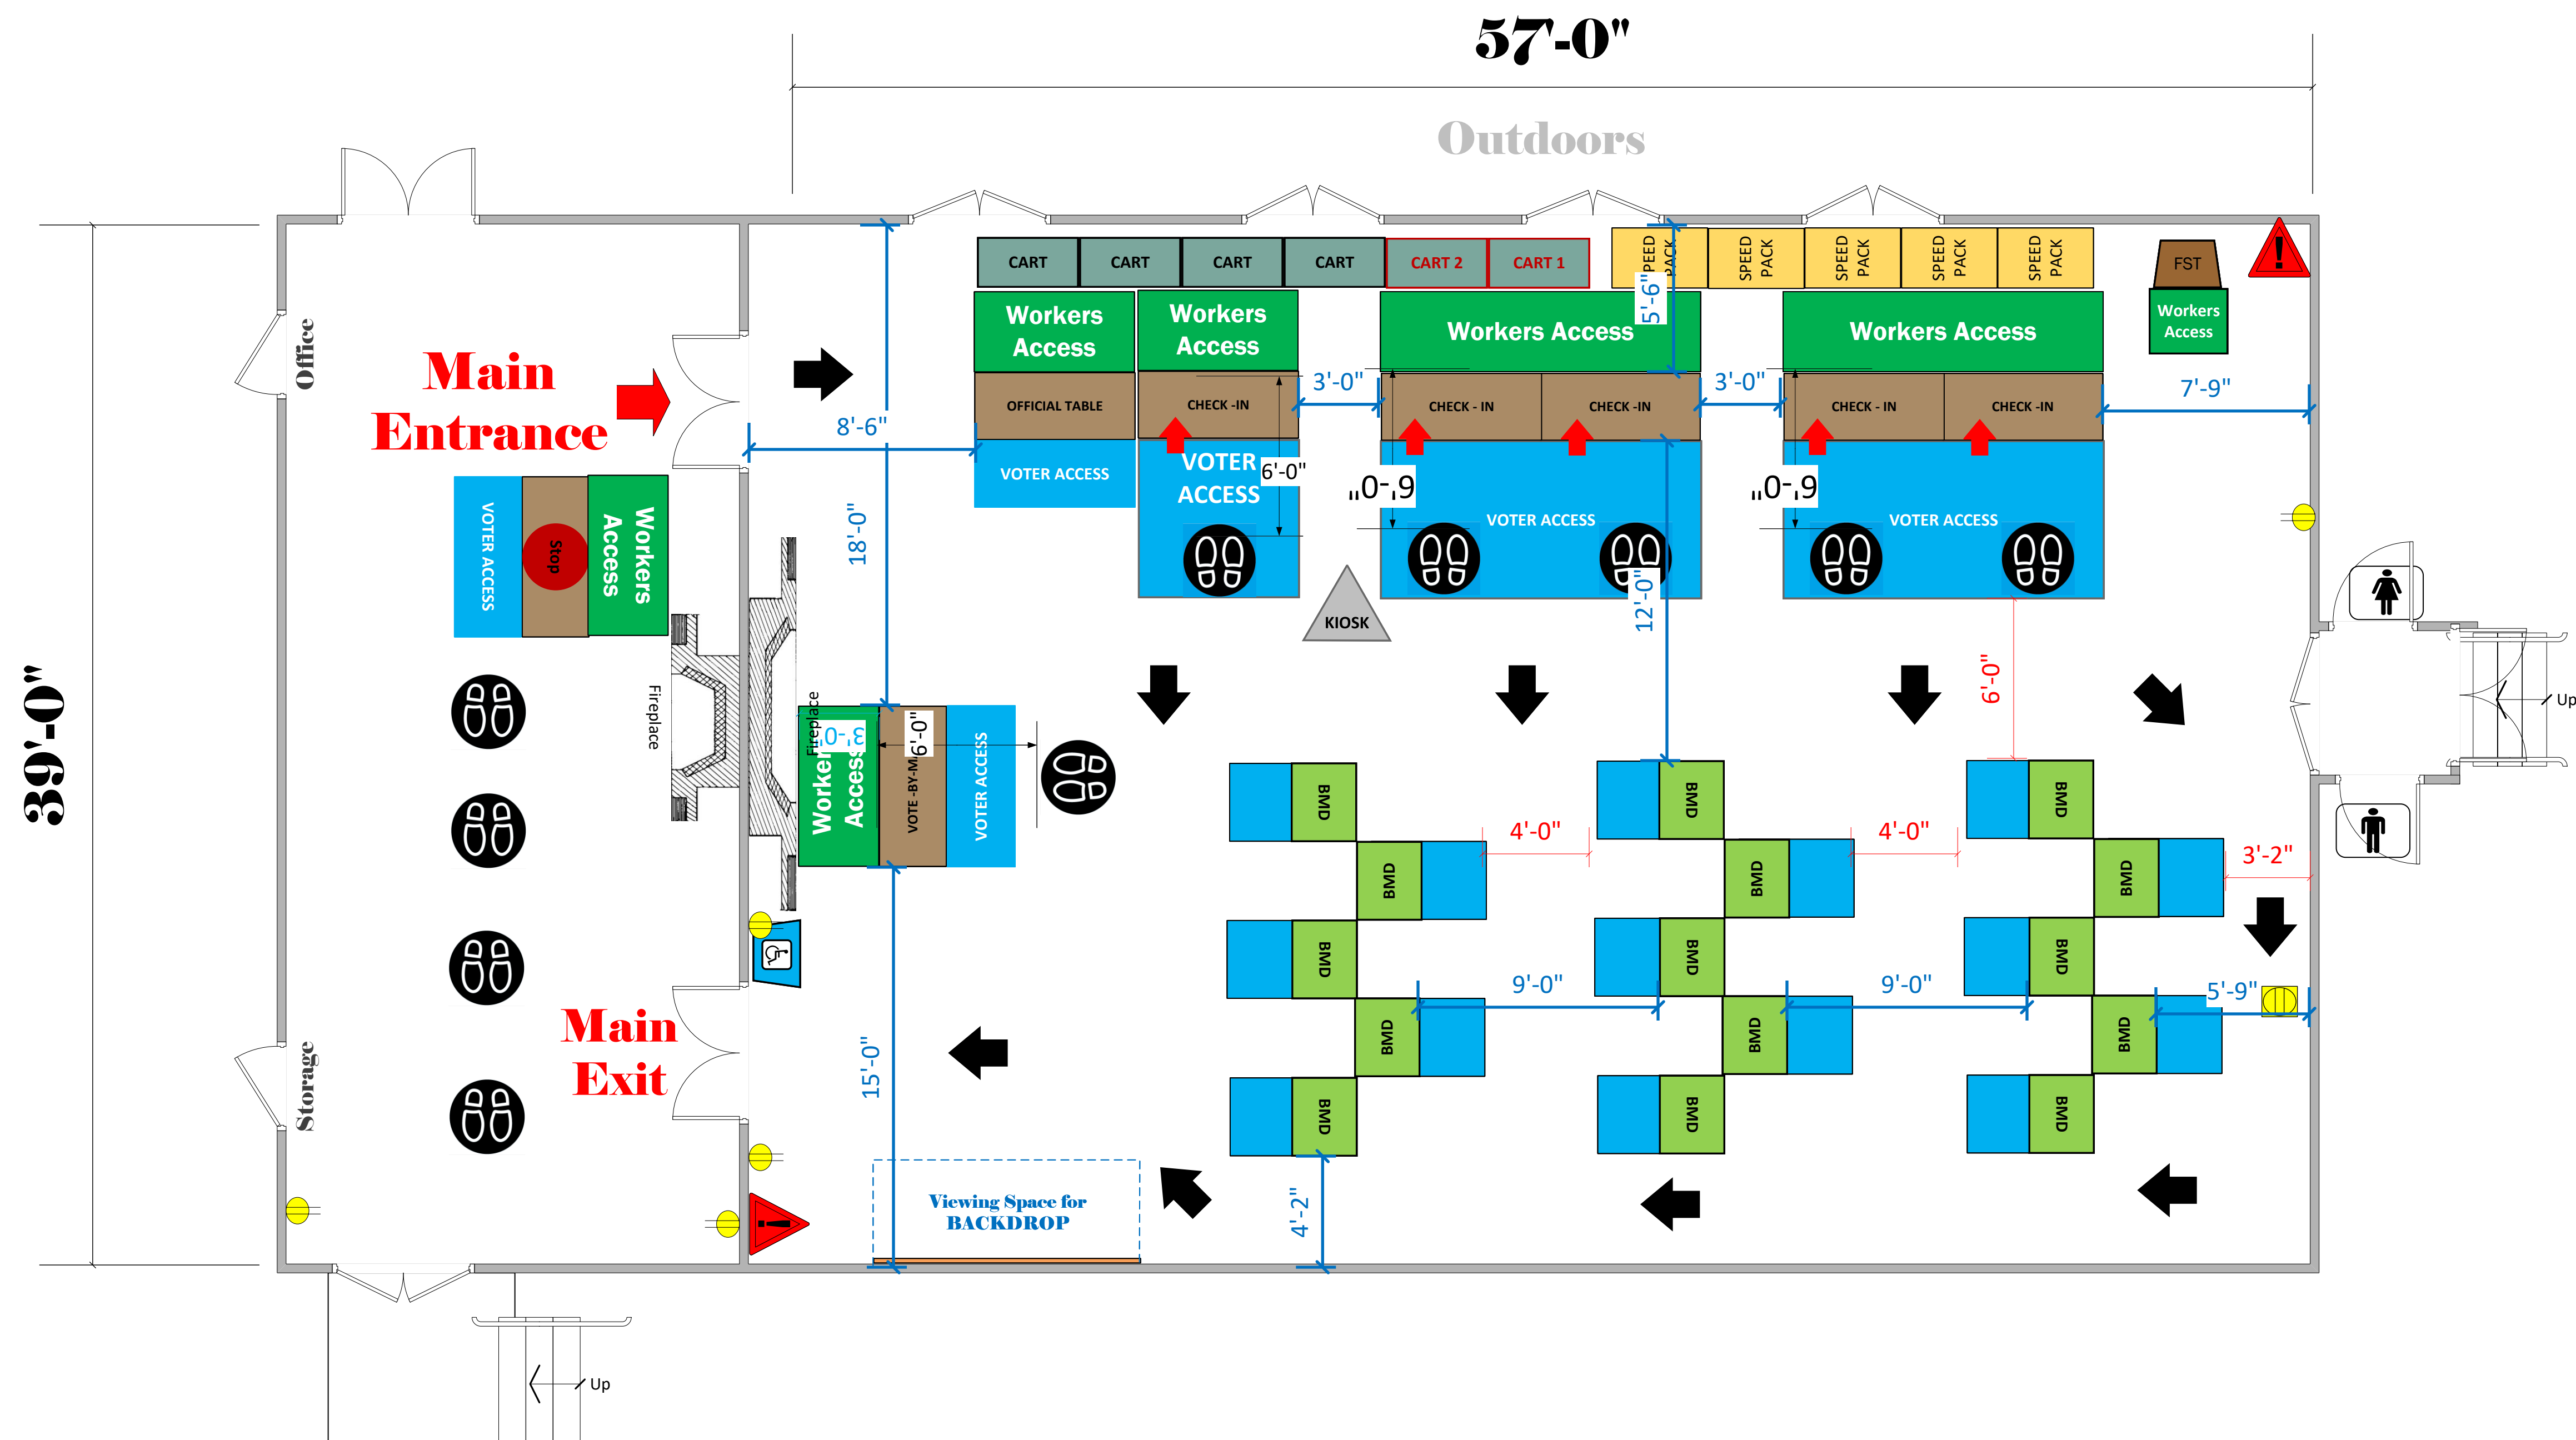

Memorial Hall

(2,145 Usable Sq. Ft.)

LEGEND

Room Size	Dimension: 57' x 39'	Sq. Ft.: 2,223'
EPB	Primary:	Secondary:
BMD	Total: 15	Actual: 15
Circuits	Total:	Usable:
Floor Decals		
BALLOT MARKING DEVICE		
CHECK IN TABLE		
BMD CART		
BACKDROP		
KIOSK		
POWER OUTLET		
PROTRUDING OBJECT		
ROUTER		
POWER CORDS		

War Memorial Building
VC ID# 5847

SCALE: 1:48
DRAWN BY: Ryan Rivas