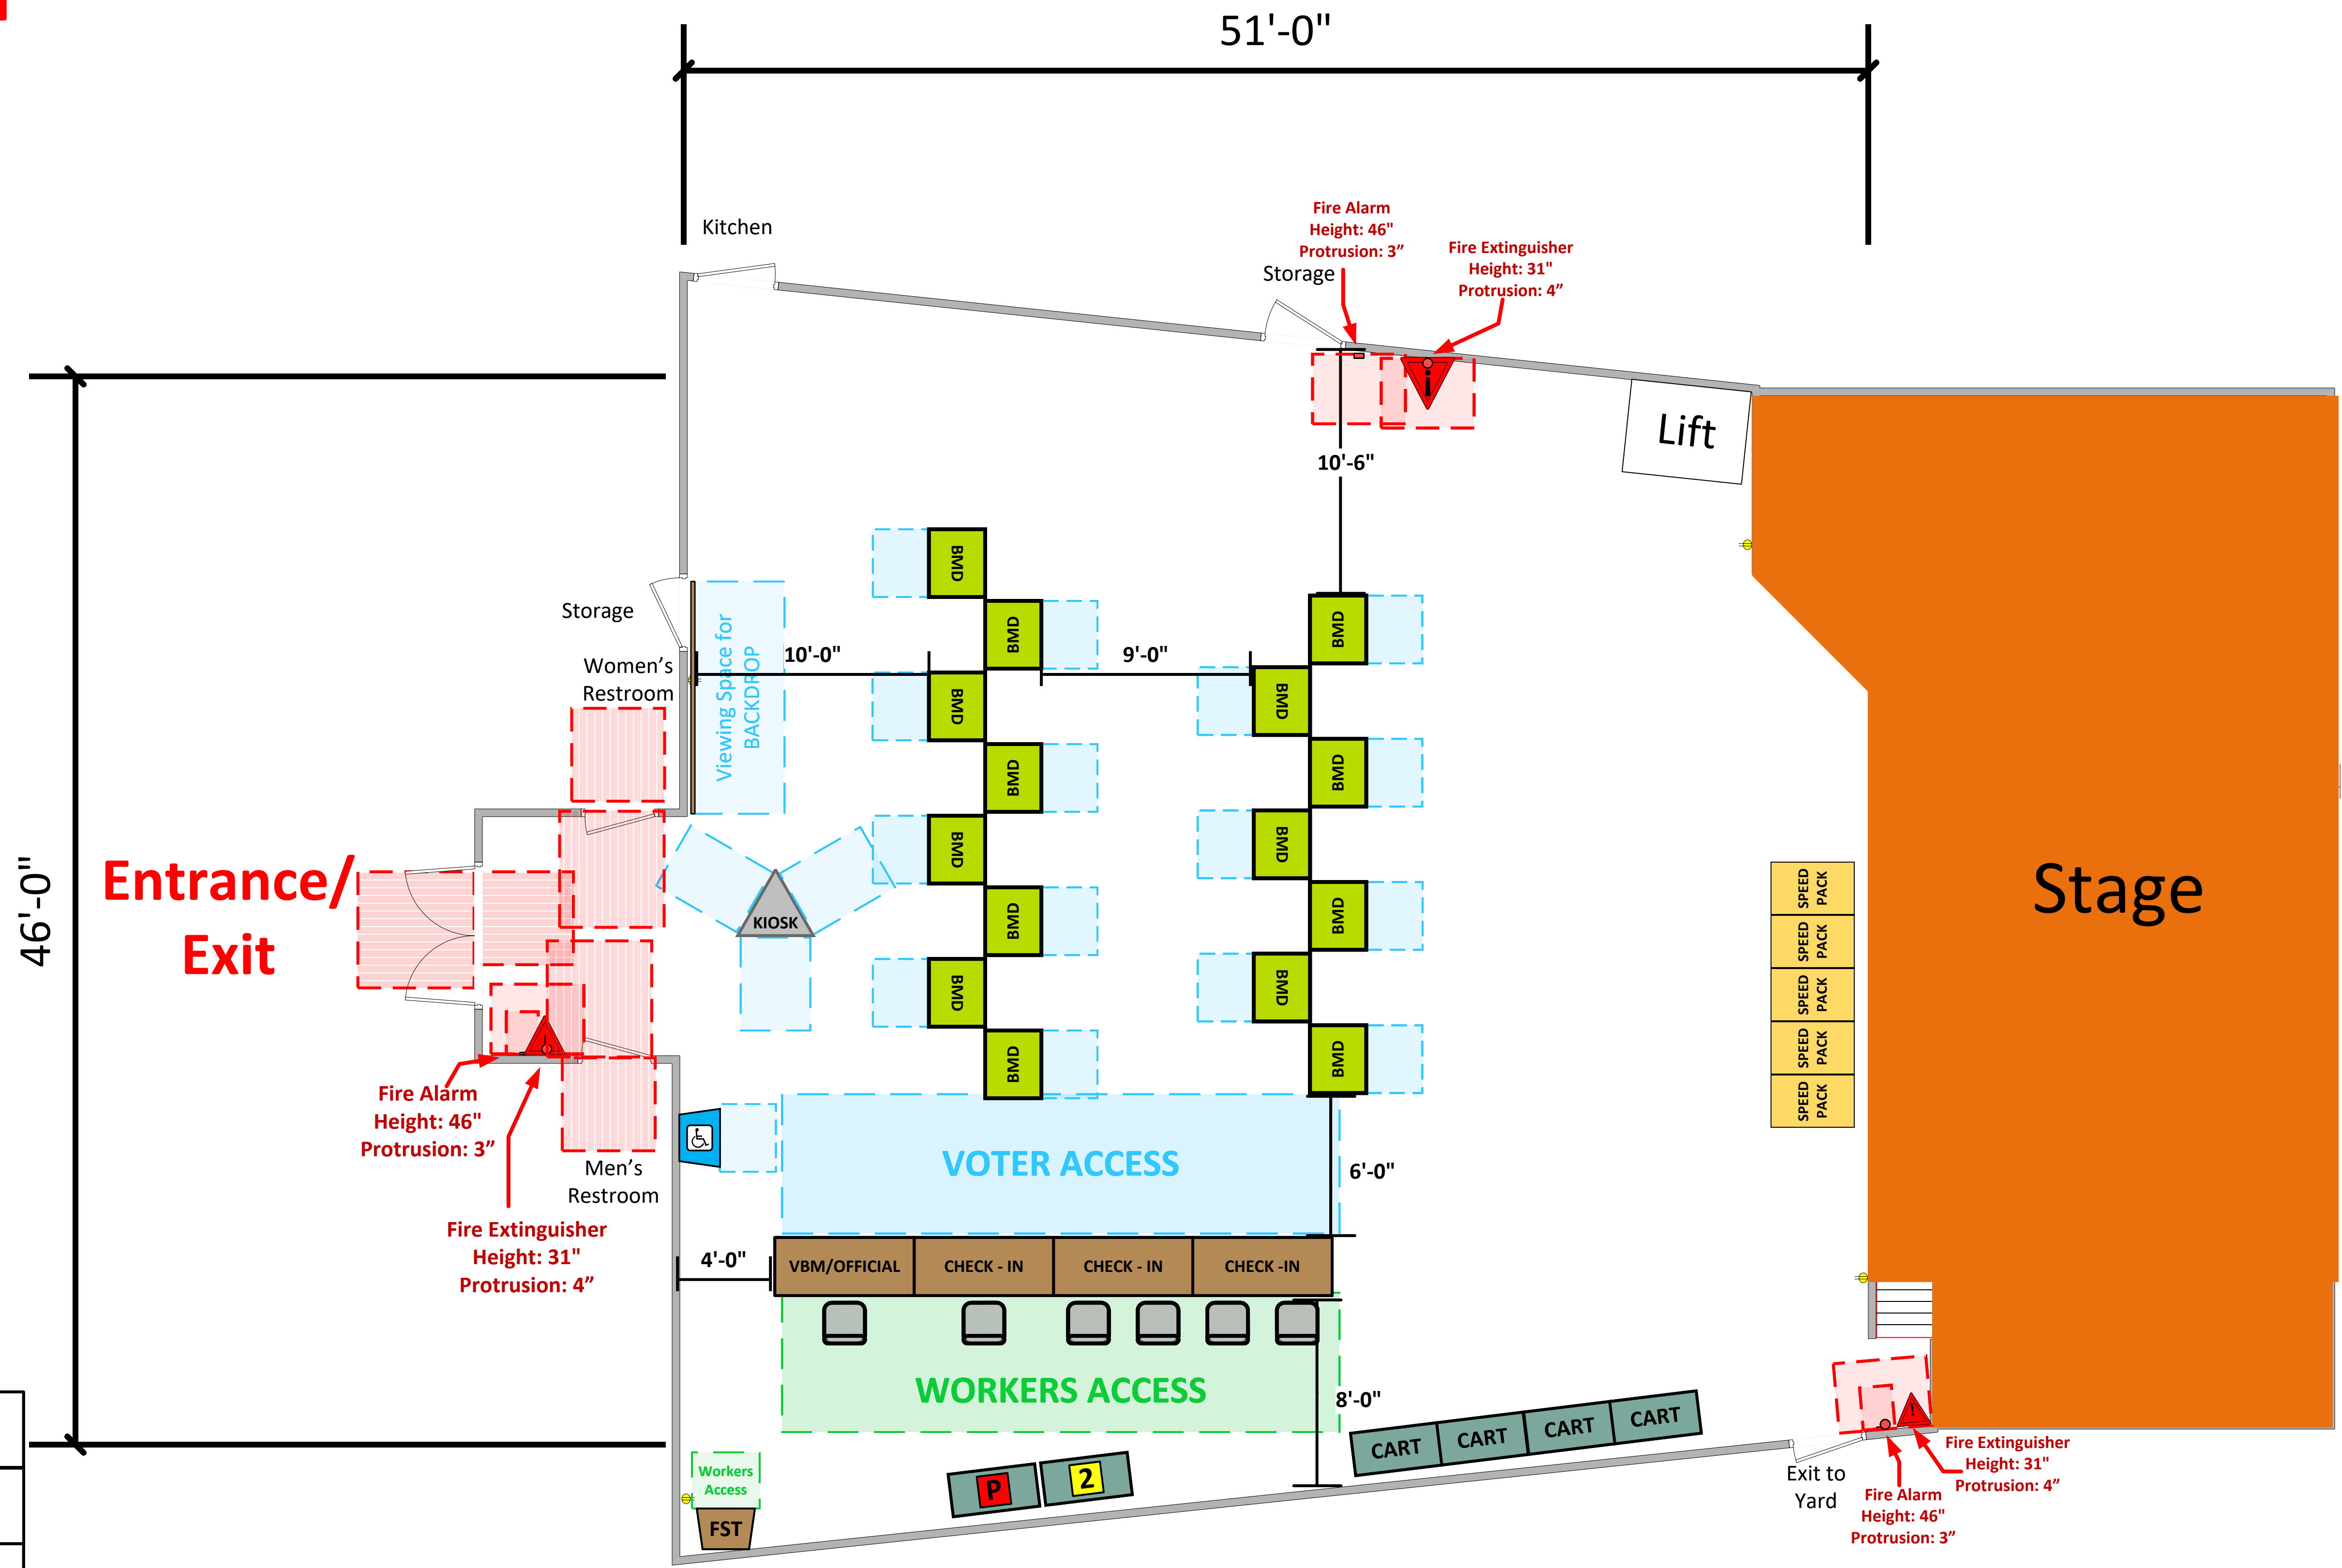

Multi Purpose Room

2346 Usable Sq. Ft.)

LEGEND

Room Size	Dimension: 46' x 51'	Sq. Ft: 2346
Number of BMDs	15	
POWER OUTLET		
PROTRUDING OBJECT		
Do Not Block Area		

TITLE

VCID 5859
Monte Vista Elementary School

Each chair at a CHECK-IN station equals one ePollbook

Equipment By: Jaime Young	Date: 1/9/24
Skeleton Drawn By: Scott Taylor	Date: 12/19/23
Scale: 1/4" inches = 1' Ft.	