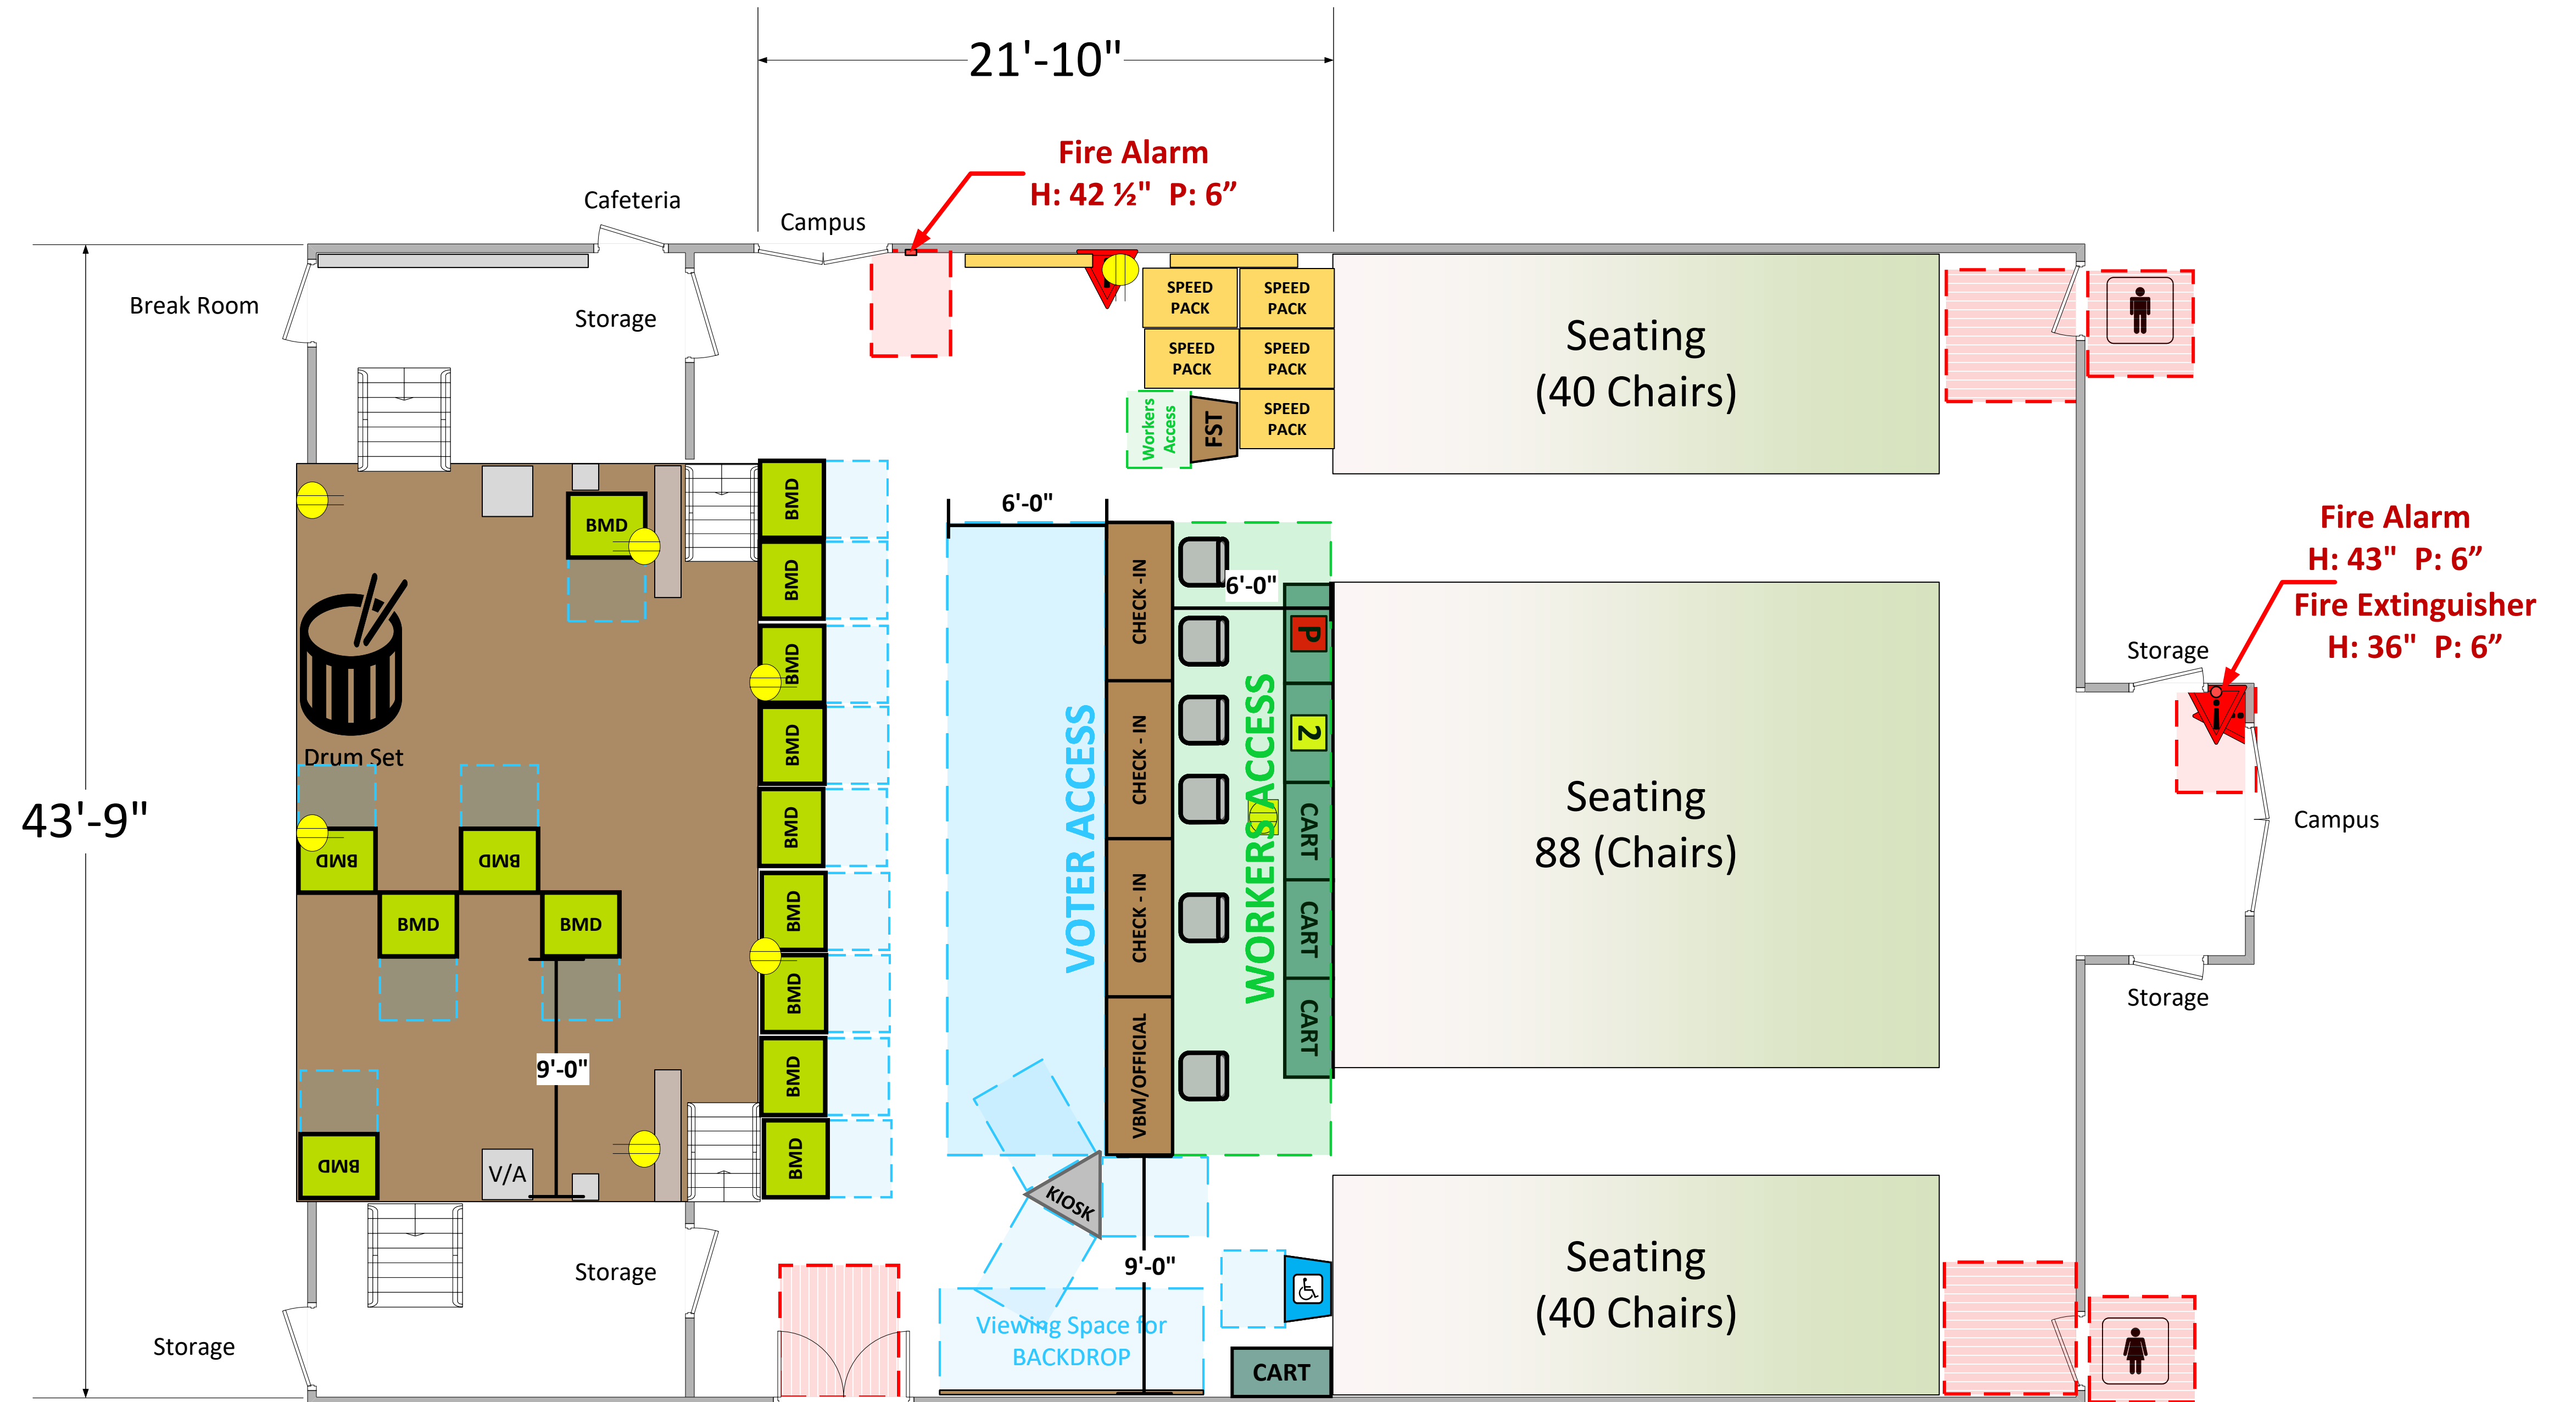

# Auditorium (1,275 Usable Sq. Ft.)

## LEGEND

Room Size	Dimension: Combined	Sq. Ft: 1,275'
Number of BMDs	15	
POWER OUTLET		
PROTRUDING OBJECT		
Do Not Block Area		

**Entrance/  
Exit**

TITLE  
**VCID 5876  
Haskell STEAM Magnet  
Elementary School**

**Each chair at a CHECK-IN station equals one ePollbook**

Equipment By: <b>Ryan Rivas</b>	Date: <b>11/27/23</b>
Skeleton Drawn By: <b>David Chaparro</b>	Date: <b>11/26/23</b>
Scale: <b>1/4" inches = 1' Ft.</b>	