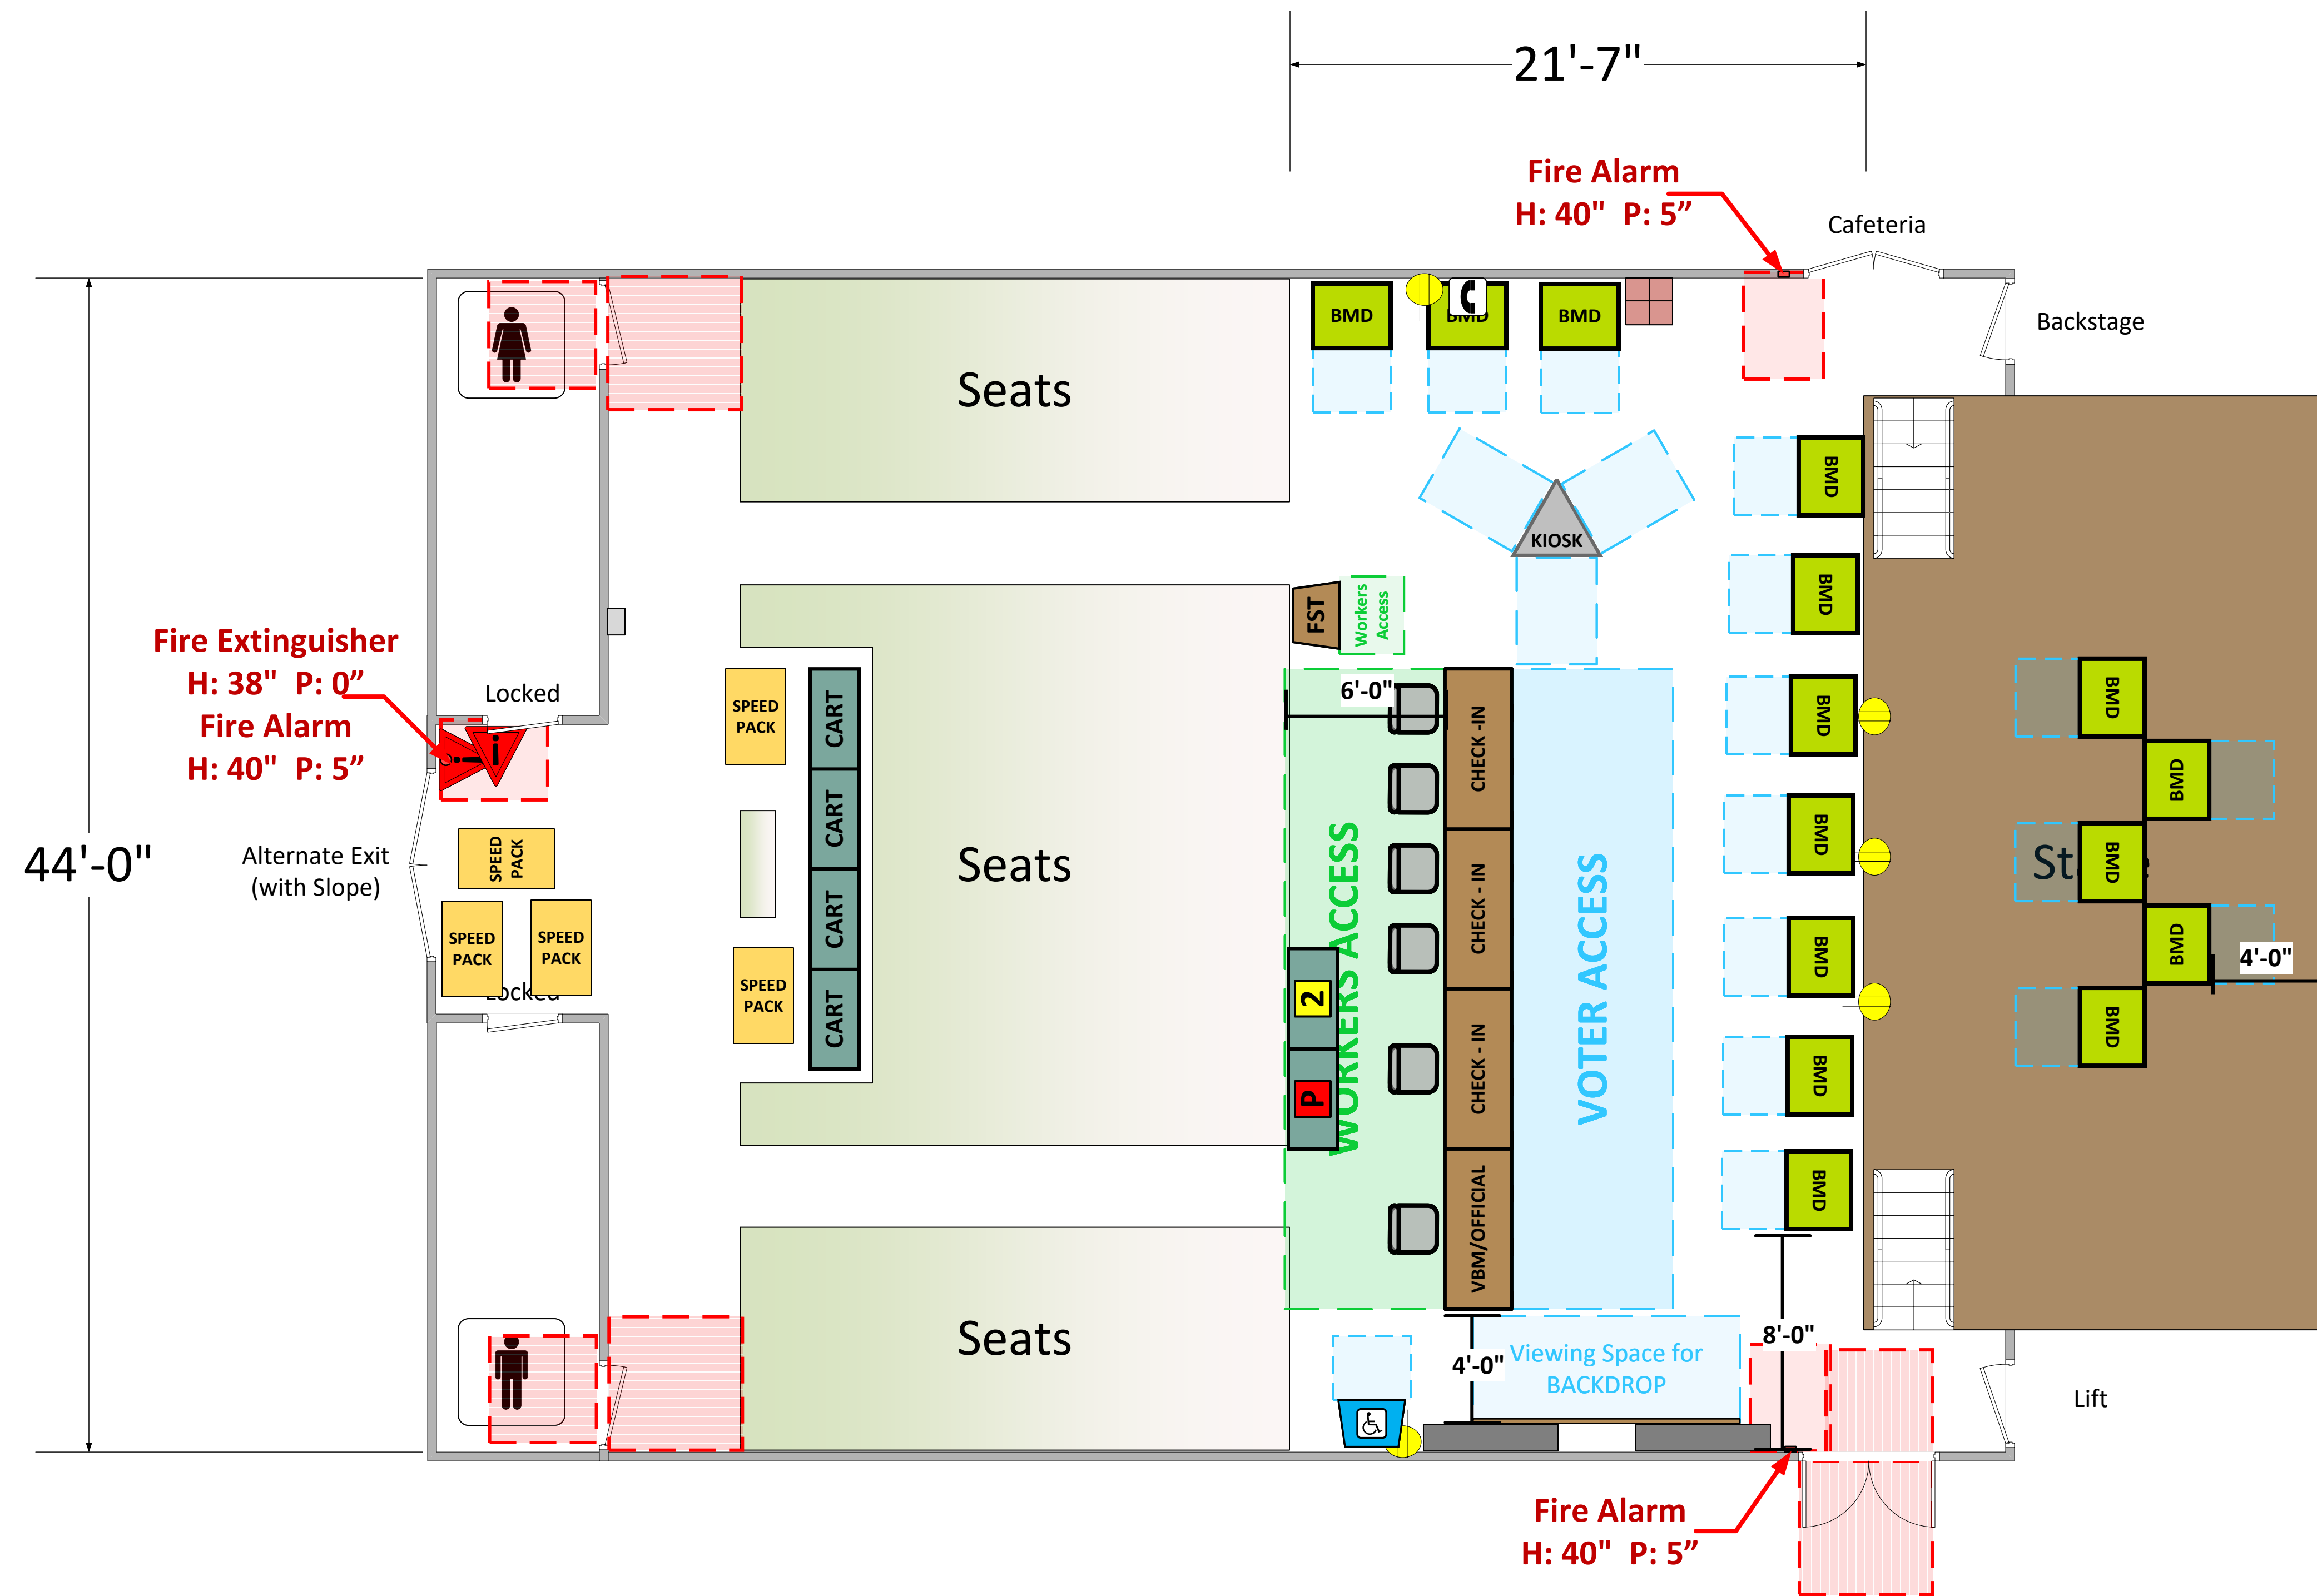

# Auditorium (906 Usable Sq. Ft.)

## LEGEND

Room Size	Dimension: 42'4" x 21'7"	Sq. Ft: 913'
Number of BMDs	15	
POWER OUTLET		
PROTRUDING OBJECT		
Do Not Block Area		

TITLE  
**VCID 5878**  
**Vintage Magnet Elementary School**

**Each chair at a CHECK-IN station equals one ePollbook**

Equipment By: <b>Jaime Young</b>	Date: <b>01/09/24</b>
Skeleton Drawn By: <b>David Chaparro</b>	Date: <b>12/28/23</b>
Scale: <b>1/4" inches = 1' Ft.</b>	