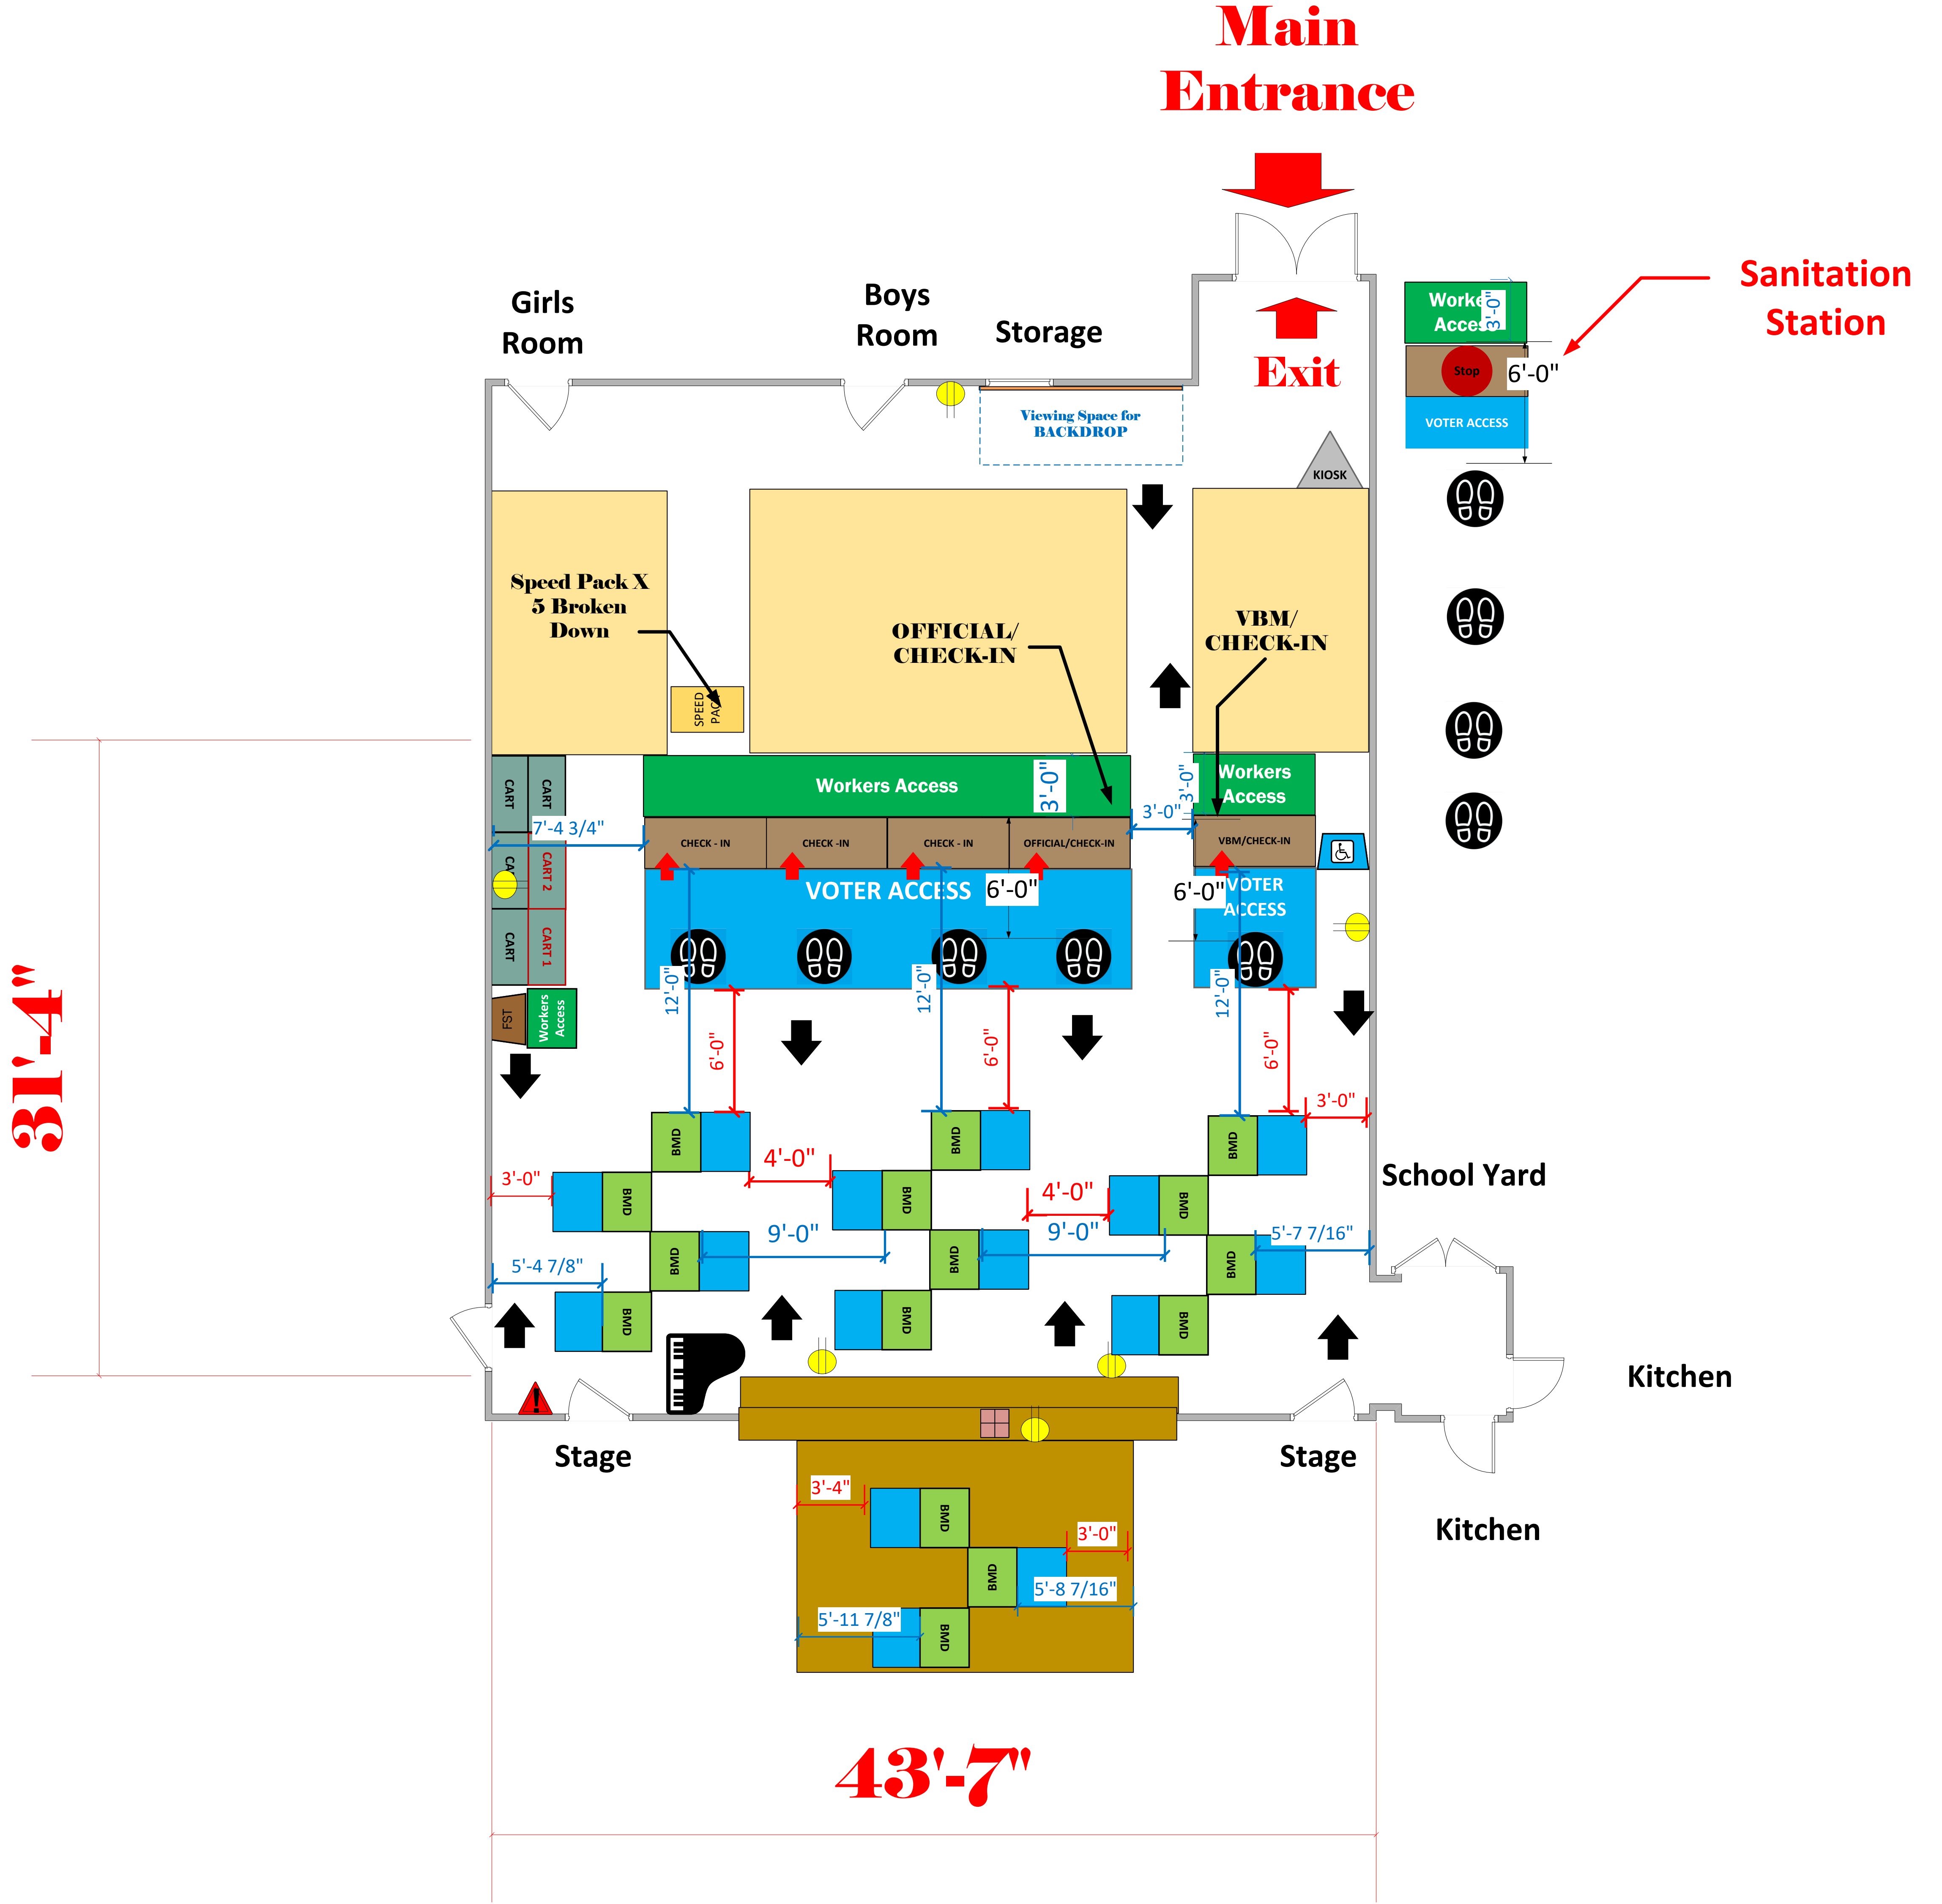

# Auditorium (1,365 Sq Ft)

**LEGEND**

Room Size	Dimension: 31'x 43'	Sq. Ft: 1365
EPB	Primary:	Secondary:
BMD	Total: 15	Actual: 15
Circuits	Total:	Usable:
Floor Decals		
BALLOT MARKING DEVICE		
CHECK IN TABLE		
BMD CART		
BACKDROP		
KIOSK		
POWER OUTLET		
PROTRUDING OBJECT		
ROUTER		
POWER CORDS		

TITLE  
**Mountain View Elementary  
VC ID # 5891**

SCALE	1: 48
DRAWN BY	Ryan Rivas