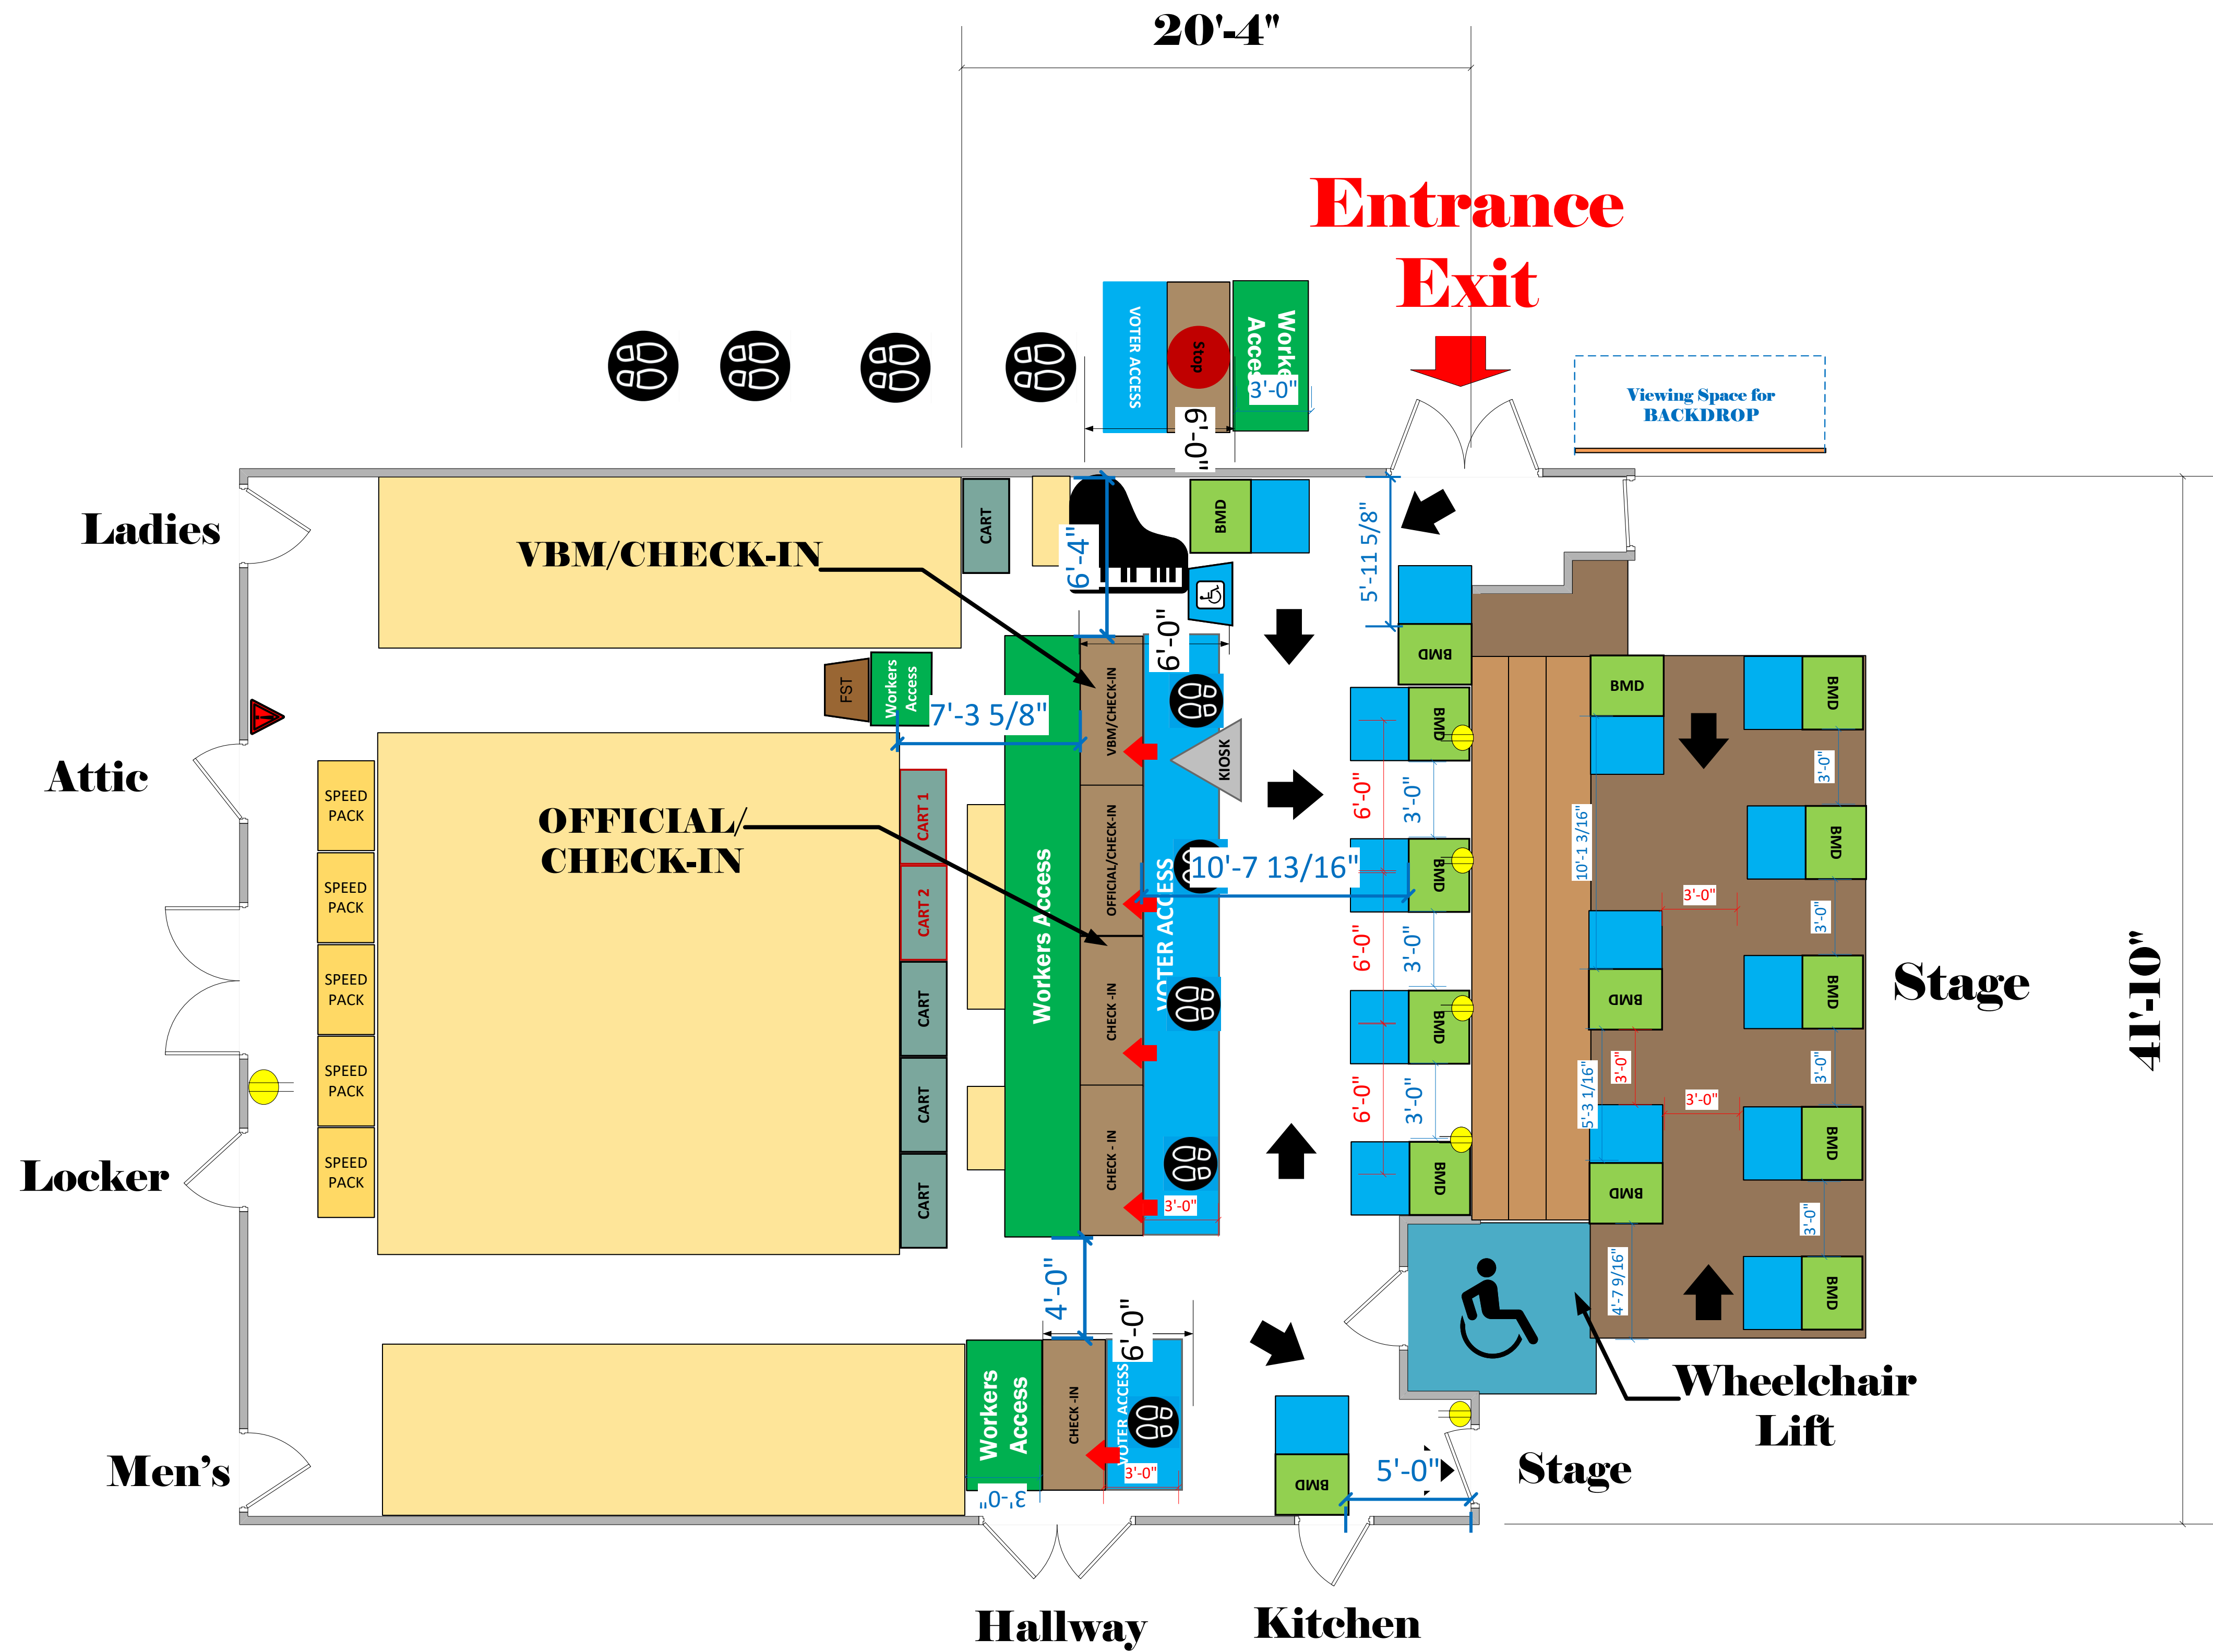

Auditorium
(850 Sq Ft)

Stage
(299 Sq Ft)

LEGEND

Room Size	Dimension:	Sq. Ft:	1149
EPB	Primary:	Secondary:	
BMD	Total:	Actual:	15
Circuits	Total:	Usable:	
Floor Decals			
BALLOT MARKING DEVICE			
CHECK IN TABLE			
BMD CART			
BACKDROP			
KIOSK			
POWER OUTLET			
PROTRUDING OBJECT			
ROUTER			
POWER CORDS			

Langdon Ave Elementary
VC ID # 5896

SCALE	1: 48
DRAWN BY	Ryan Rivas