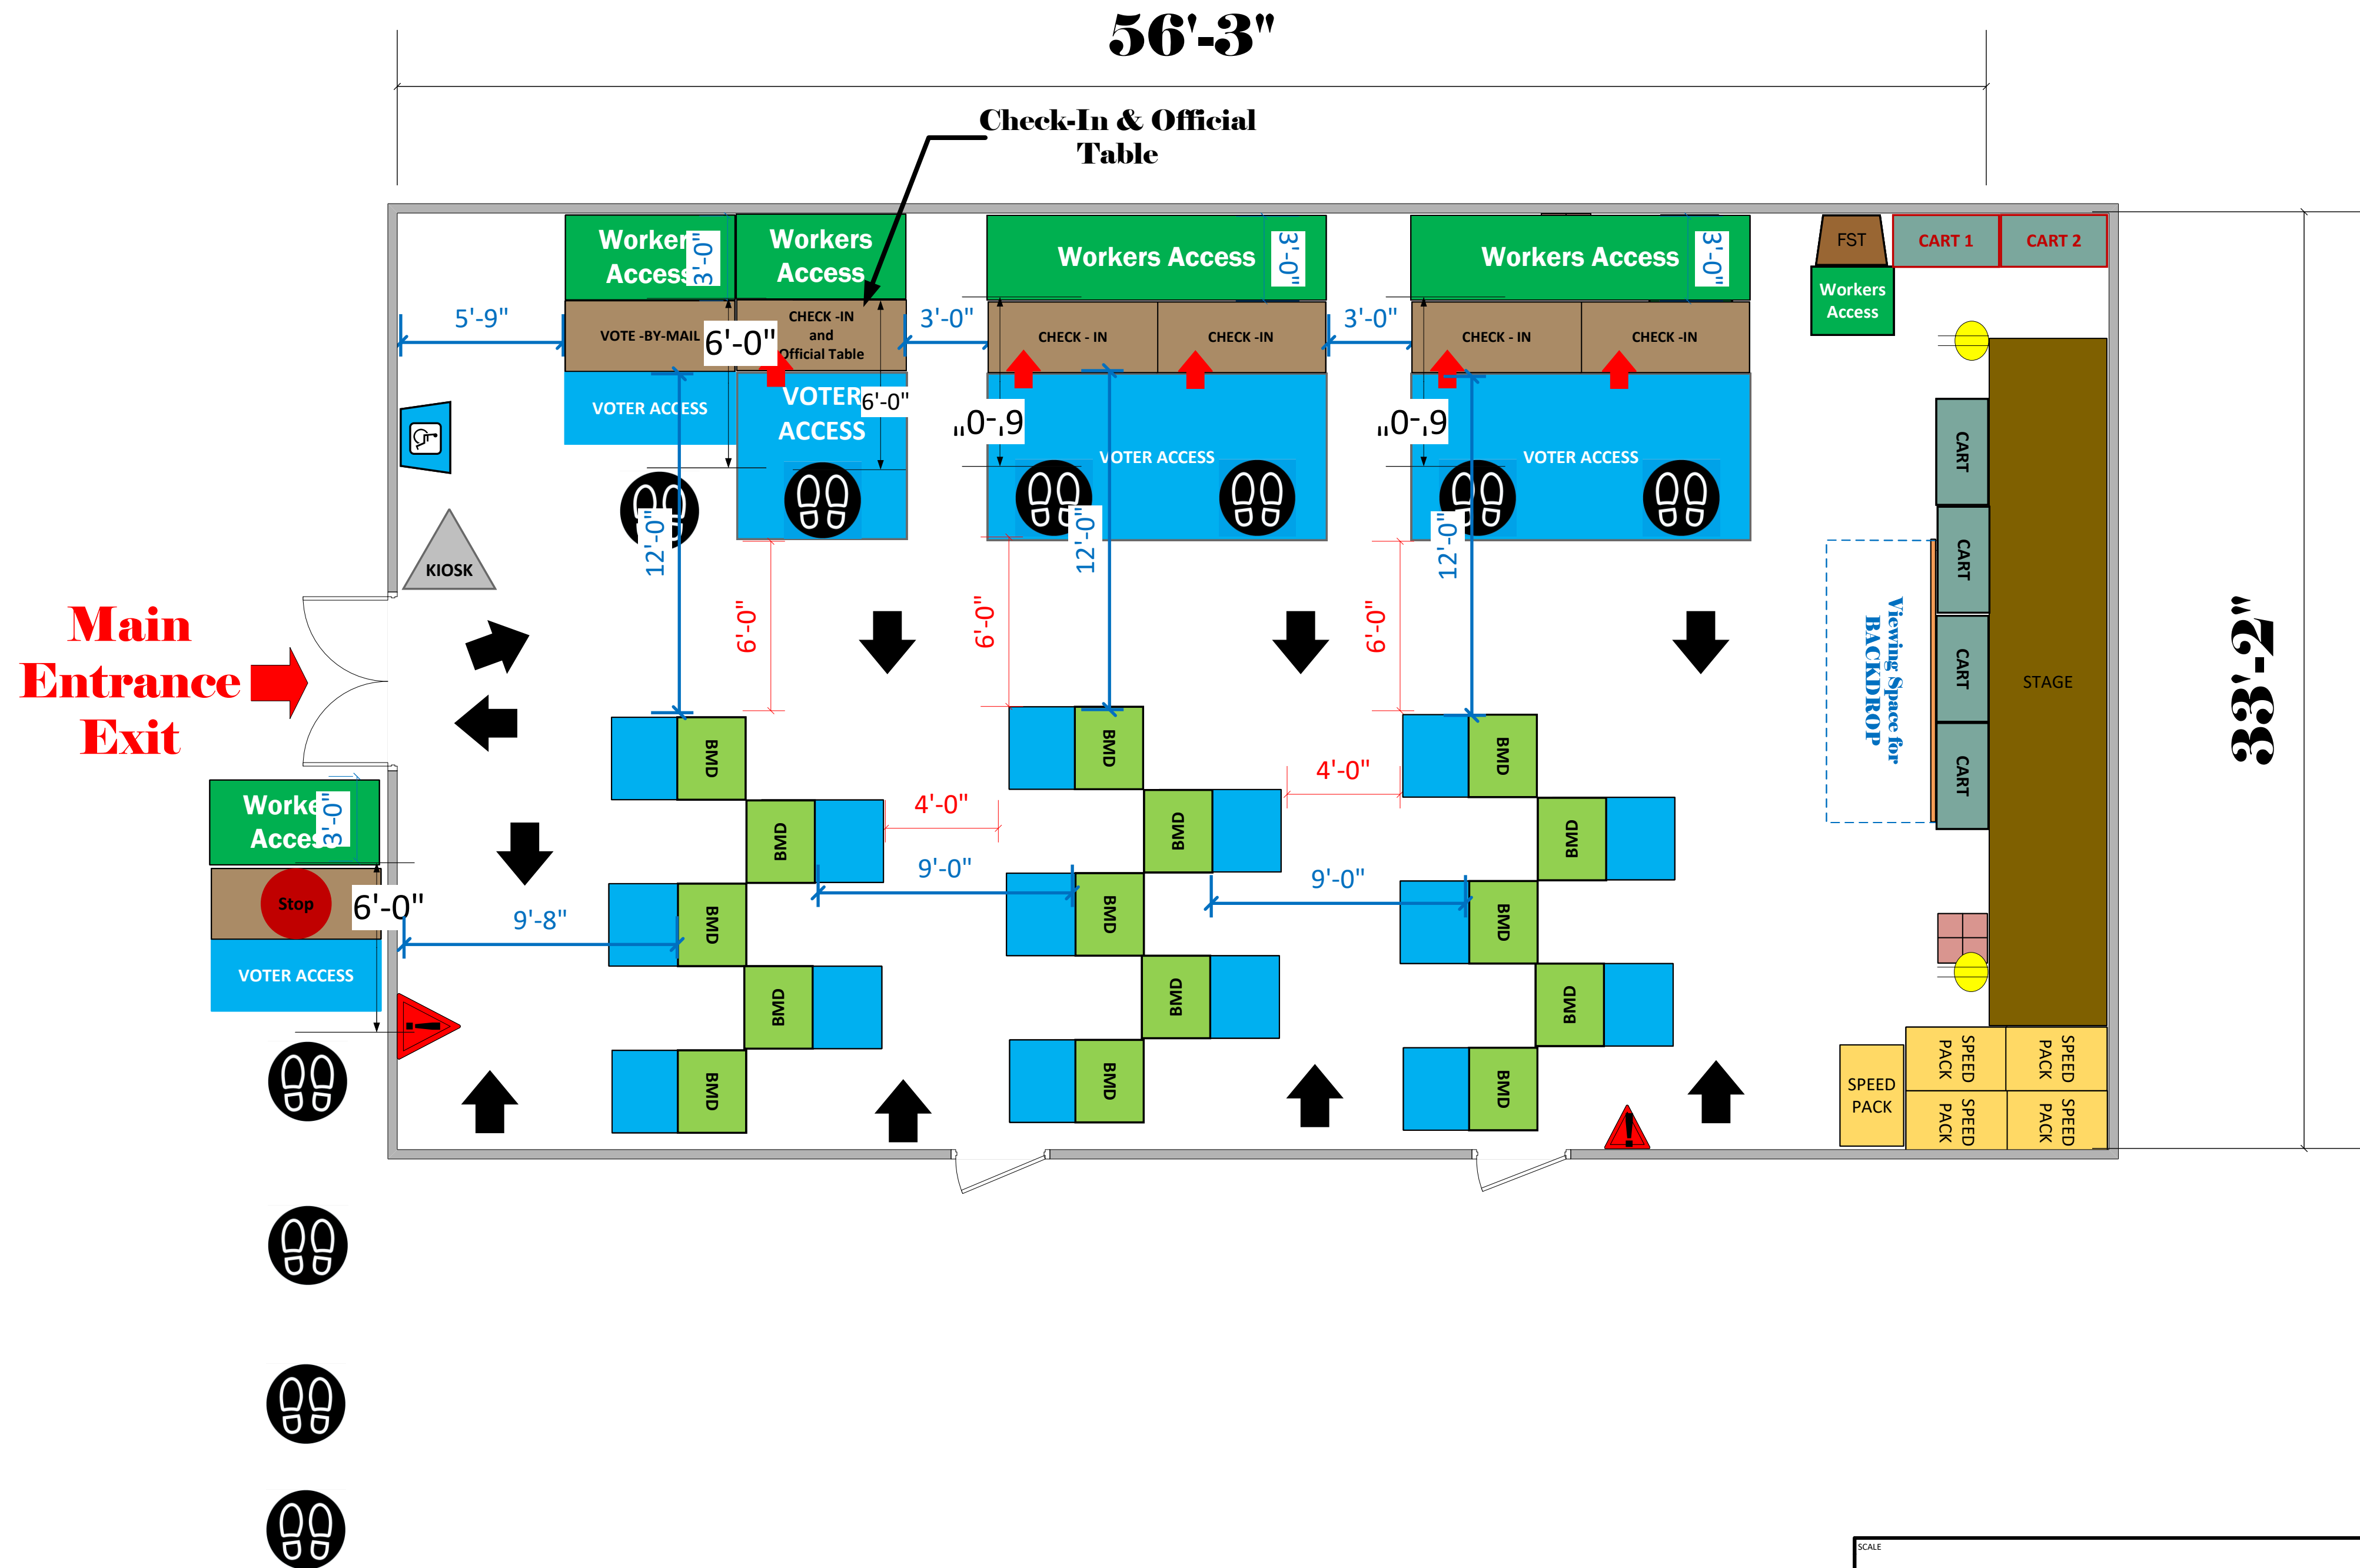

# Auditorium (1,865 Sq. Ft.)

## LEGEND

Room Size	Dimension: 56'-3" x 33'-2"	Sq. Ft. 1,865'
EPB	Primary:	Secondary:
BMD	Total: 15	Actual: 15
Circuits	Total:	Usable:
Floor Decals		
BALLOT MARKING DEVICE		
CHECK IN TABLE		
BMD CART		
BACKDROP		
KIOSK		
POWER OUTLET		
PROTRUDING OBJECT		
ROUTER		
POWER CORDS		

TITLE  
**Alexandria  
Elementary School  
VC ID# 5925**

SCALE  
1:48

DRAWN BY  
**Ryan Rivas**