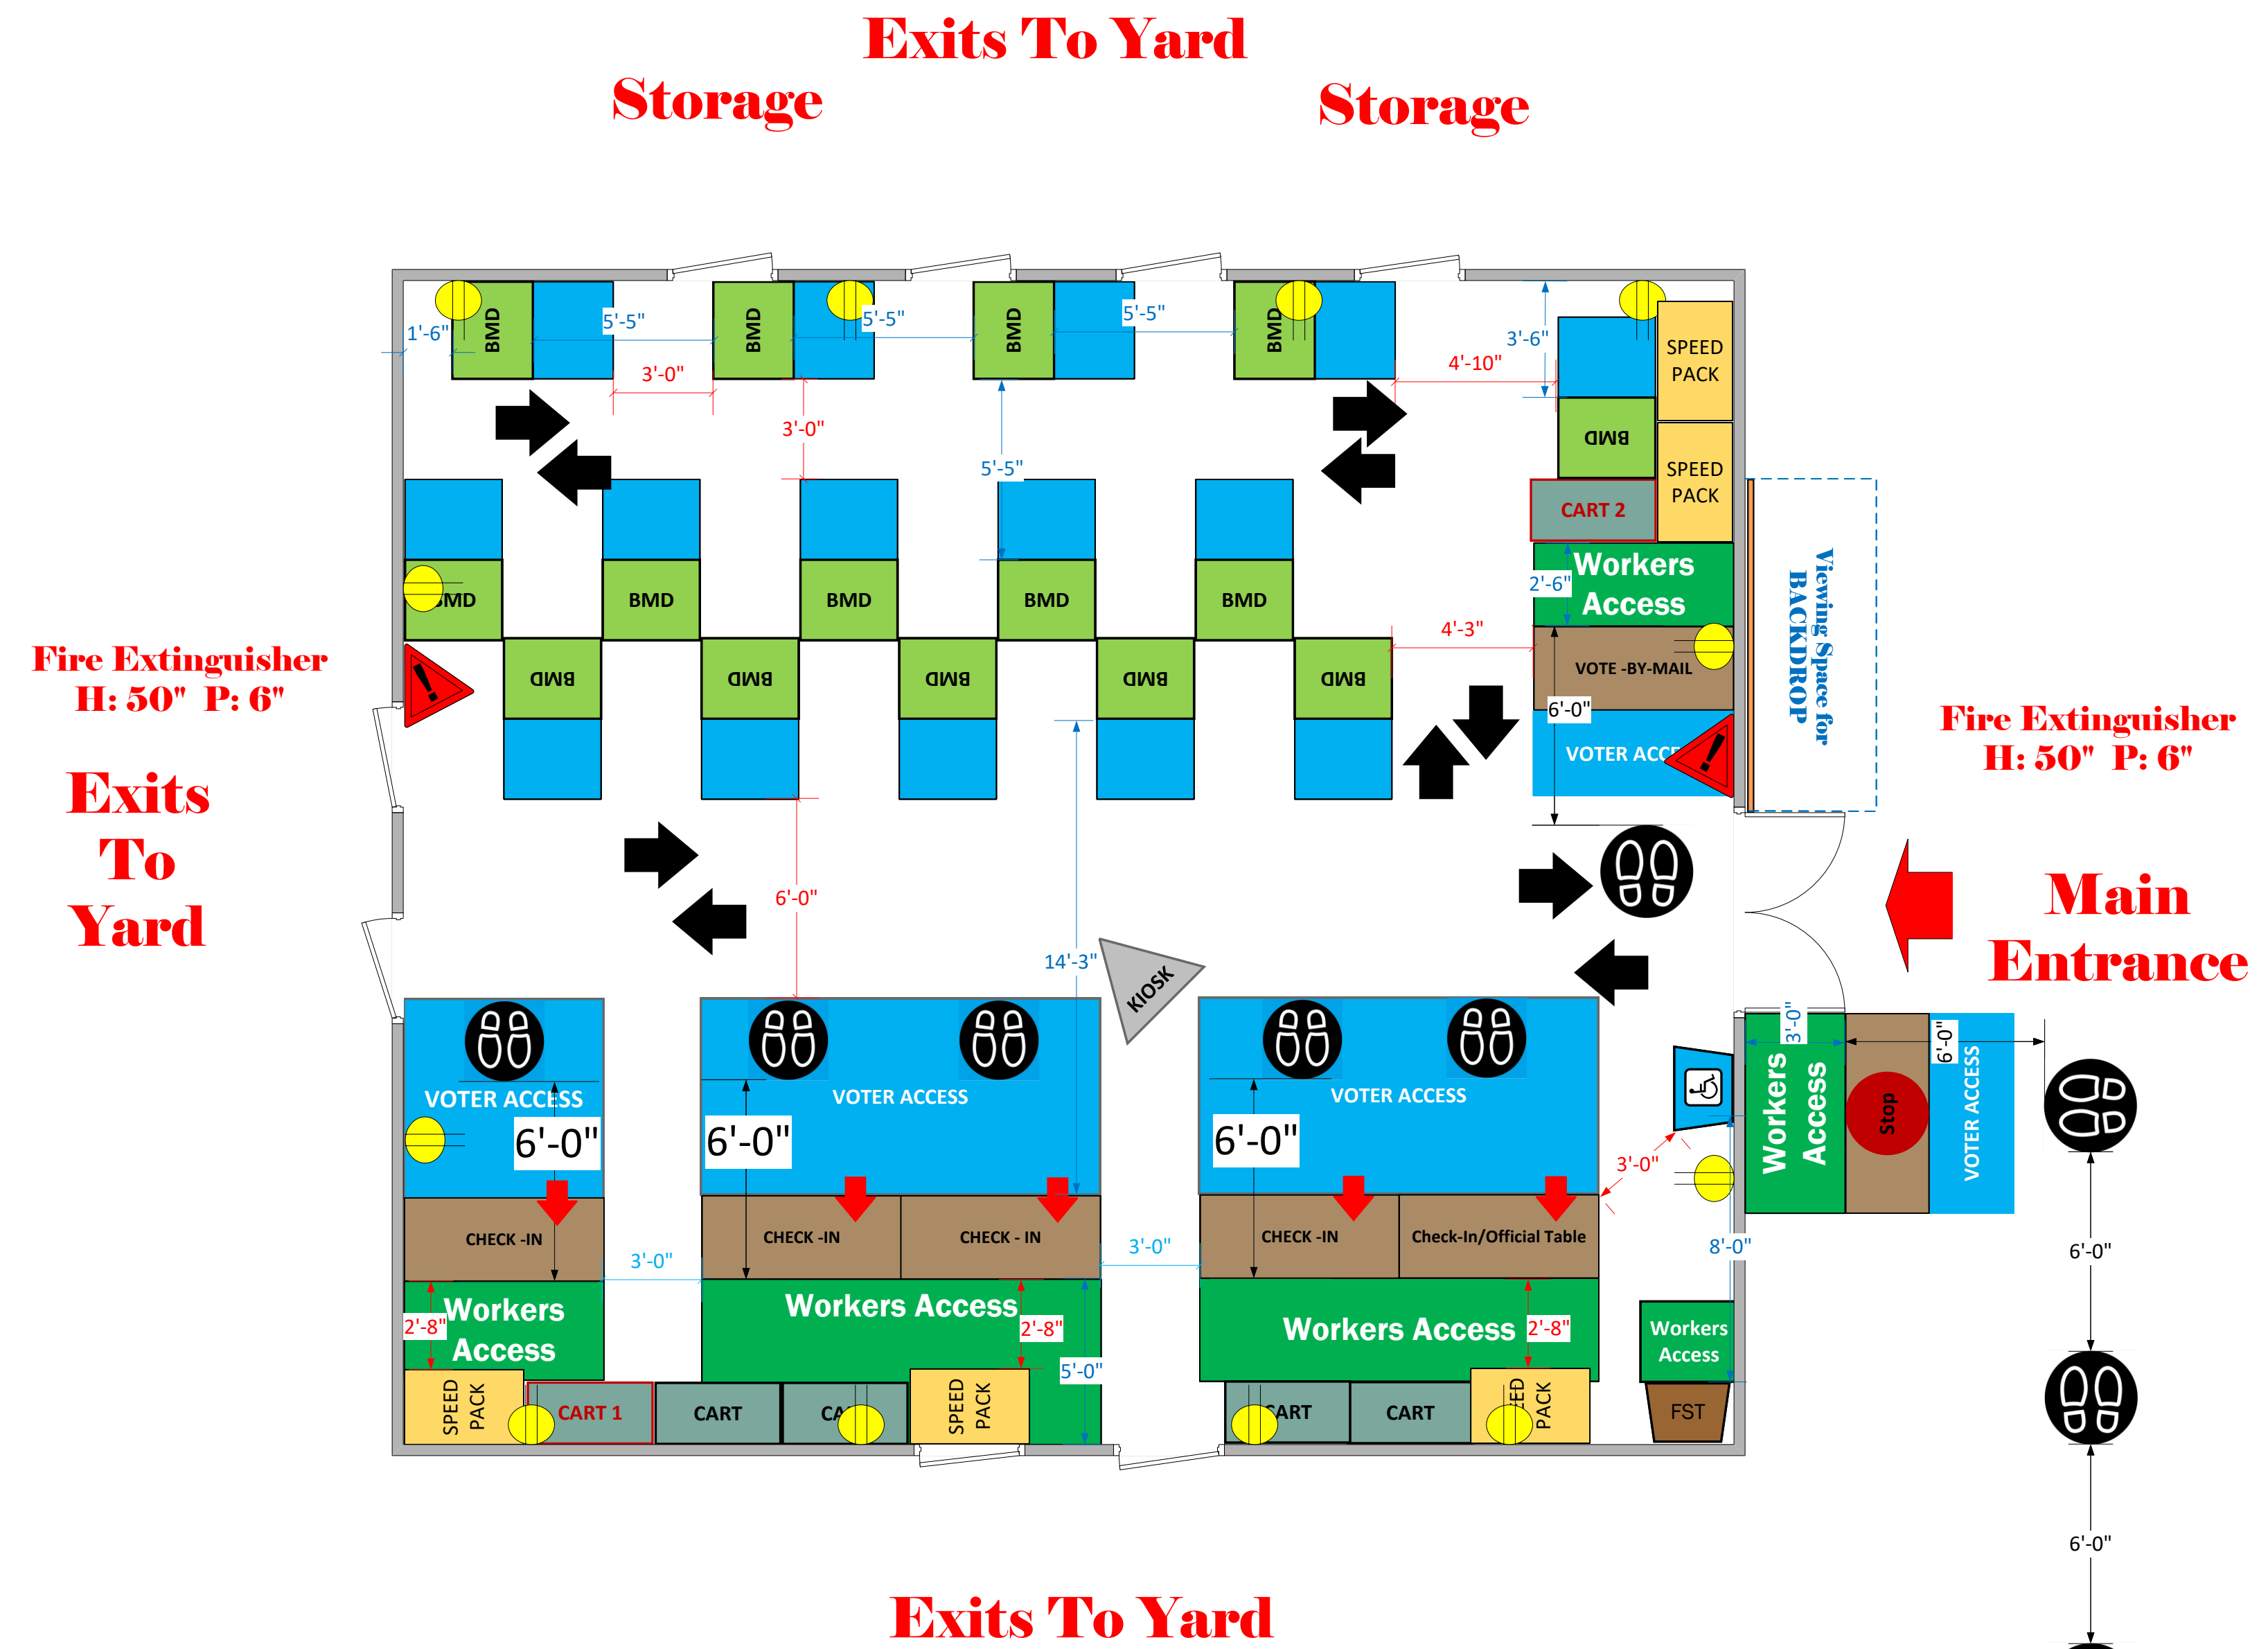

Community Room (1400 Sq. Ft)

LEGEND

Room Size	Dimension: 40' x 30'	Sq. Ft: 1400
EPB	Primary: 5	Secondary:
BMD	Total: 15	Actual:
Circuits	Total:	Usable:
Floor Decals		
BALLOT MARKING DEVICE		
CHECK IN TABLE		
BMD CART		
BACKDROP		
KIOSK		
POWER OUTLET		
PROTRUDING OBJECT		
ROUTER		
POWER CORDS		

TITLE
**Mar Vista Gardens Rec
 Center
 VCID# 593**

SCALE	1: 48
DRAWN BY	Cassandra Stipes