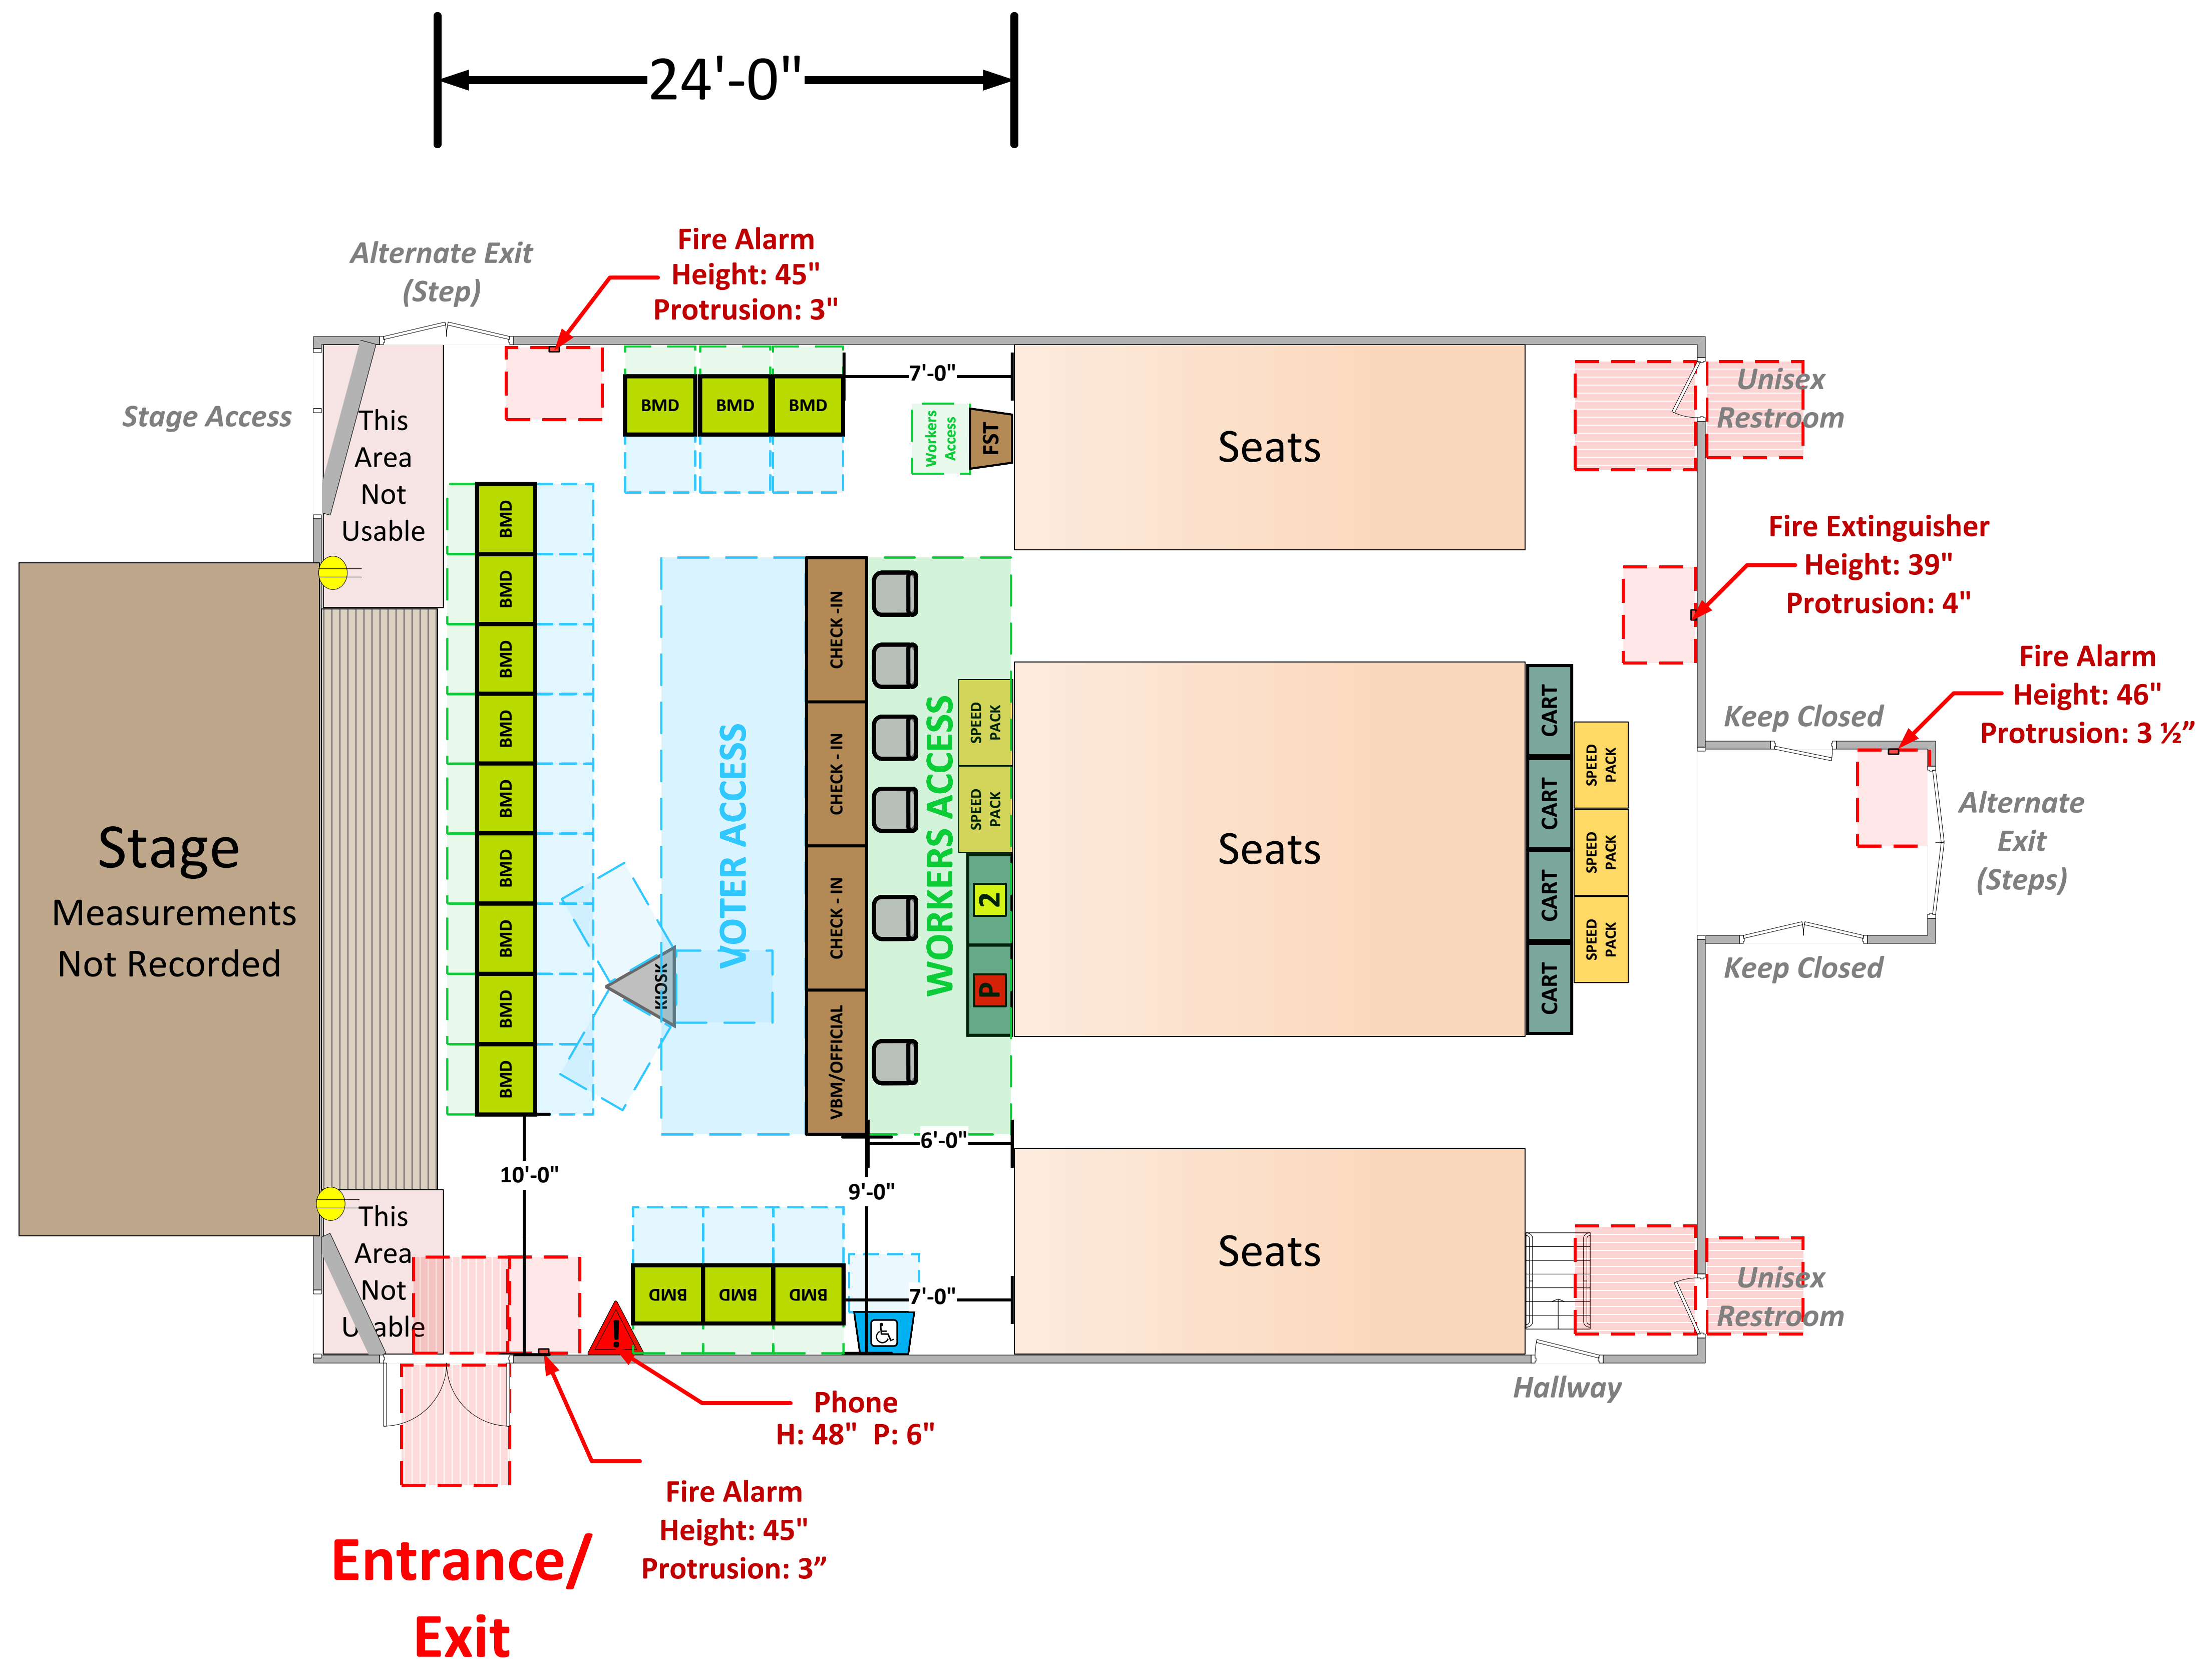

Auditorium (1,008 Usable Sq. Ft.)

LEGEND

Room Size	Dimension: 24' x 42'	Sq. Ft.: 1,008'
Number of BMDs	15	
POWER OUTLET		
PROTRUDING OBJECT		
Do Not Block Area		

TITLE
VCID 5931
Tom Bradley
Global Awareness Magnet

Each chair at a CHECK-IN station equals one ePollbook

Equipment By: Dustin Fuller	Date: 03/20/2026
Skeleton Drawn By: David Chaparro	Date: 03/20/26
Scale: 1/4" inches = 1' Ft.	