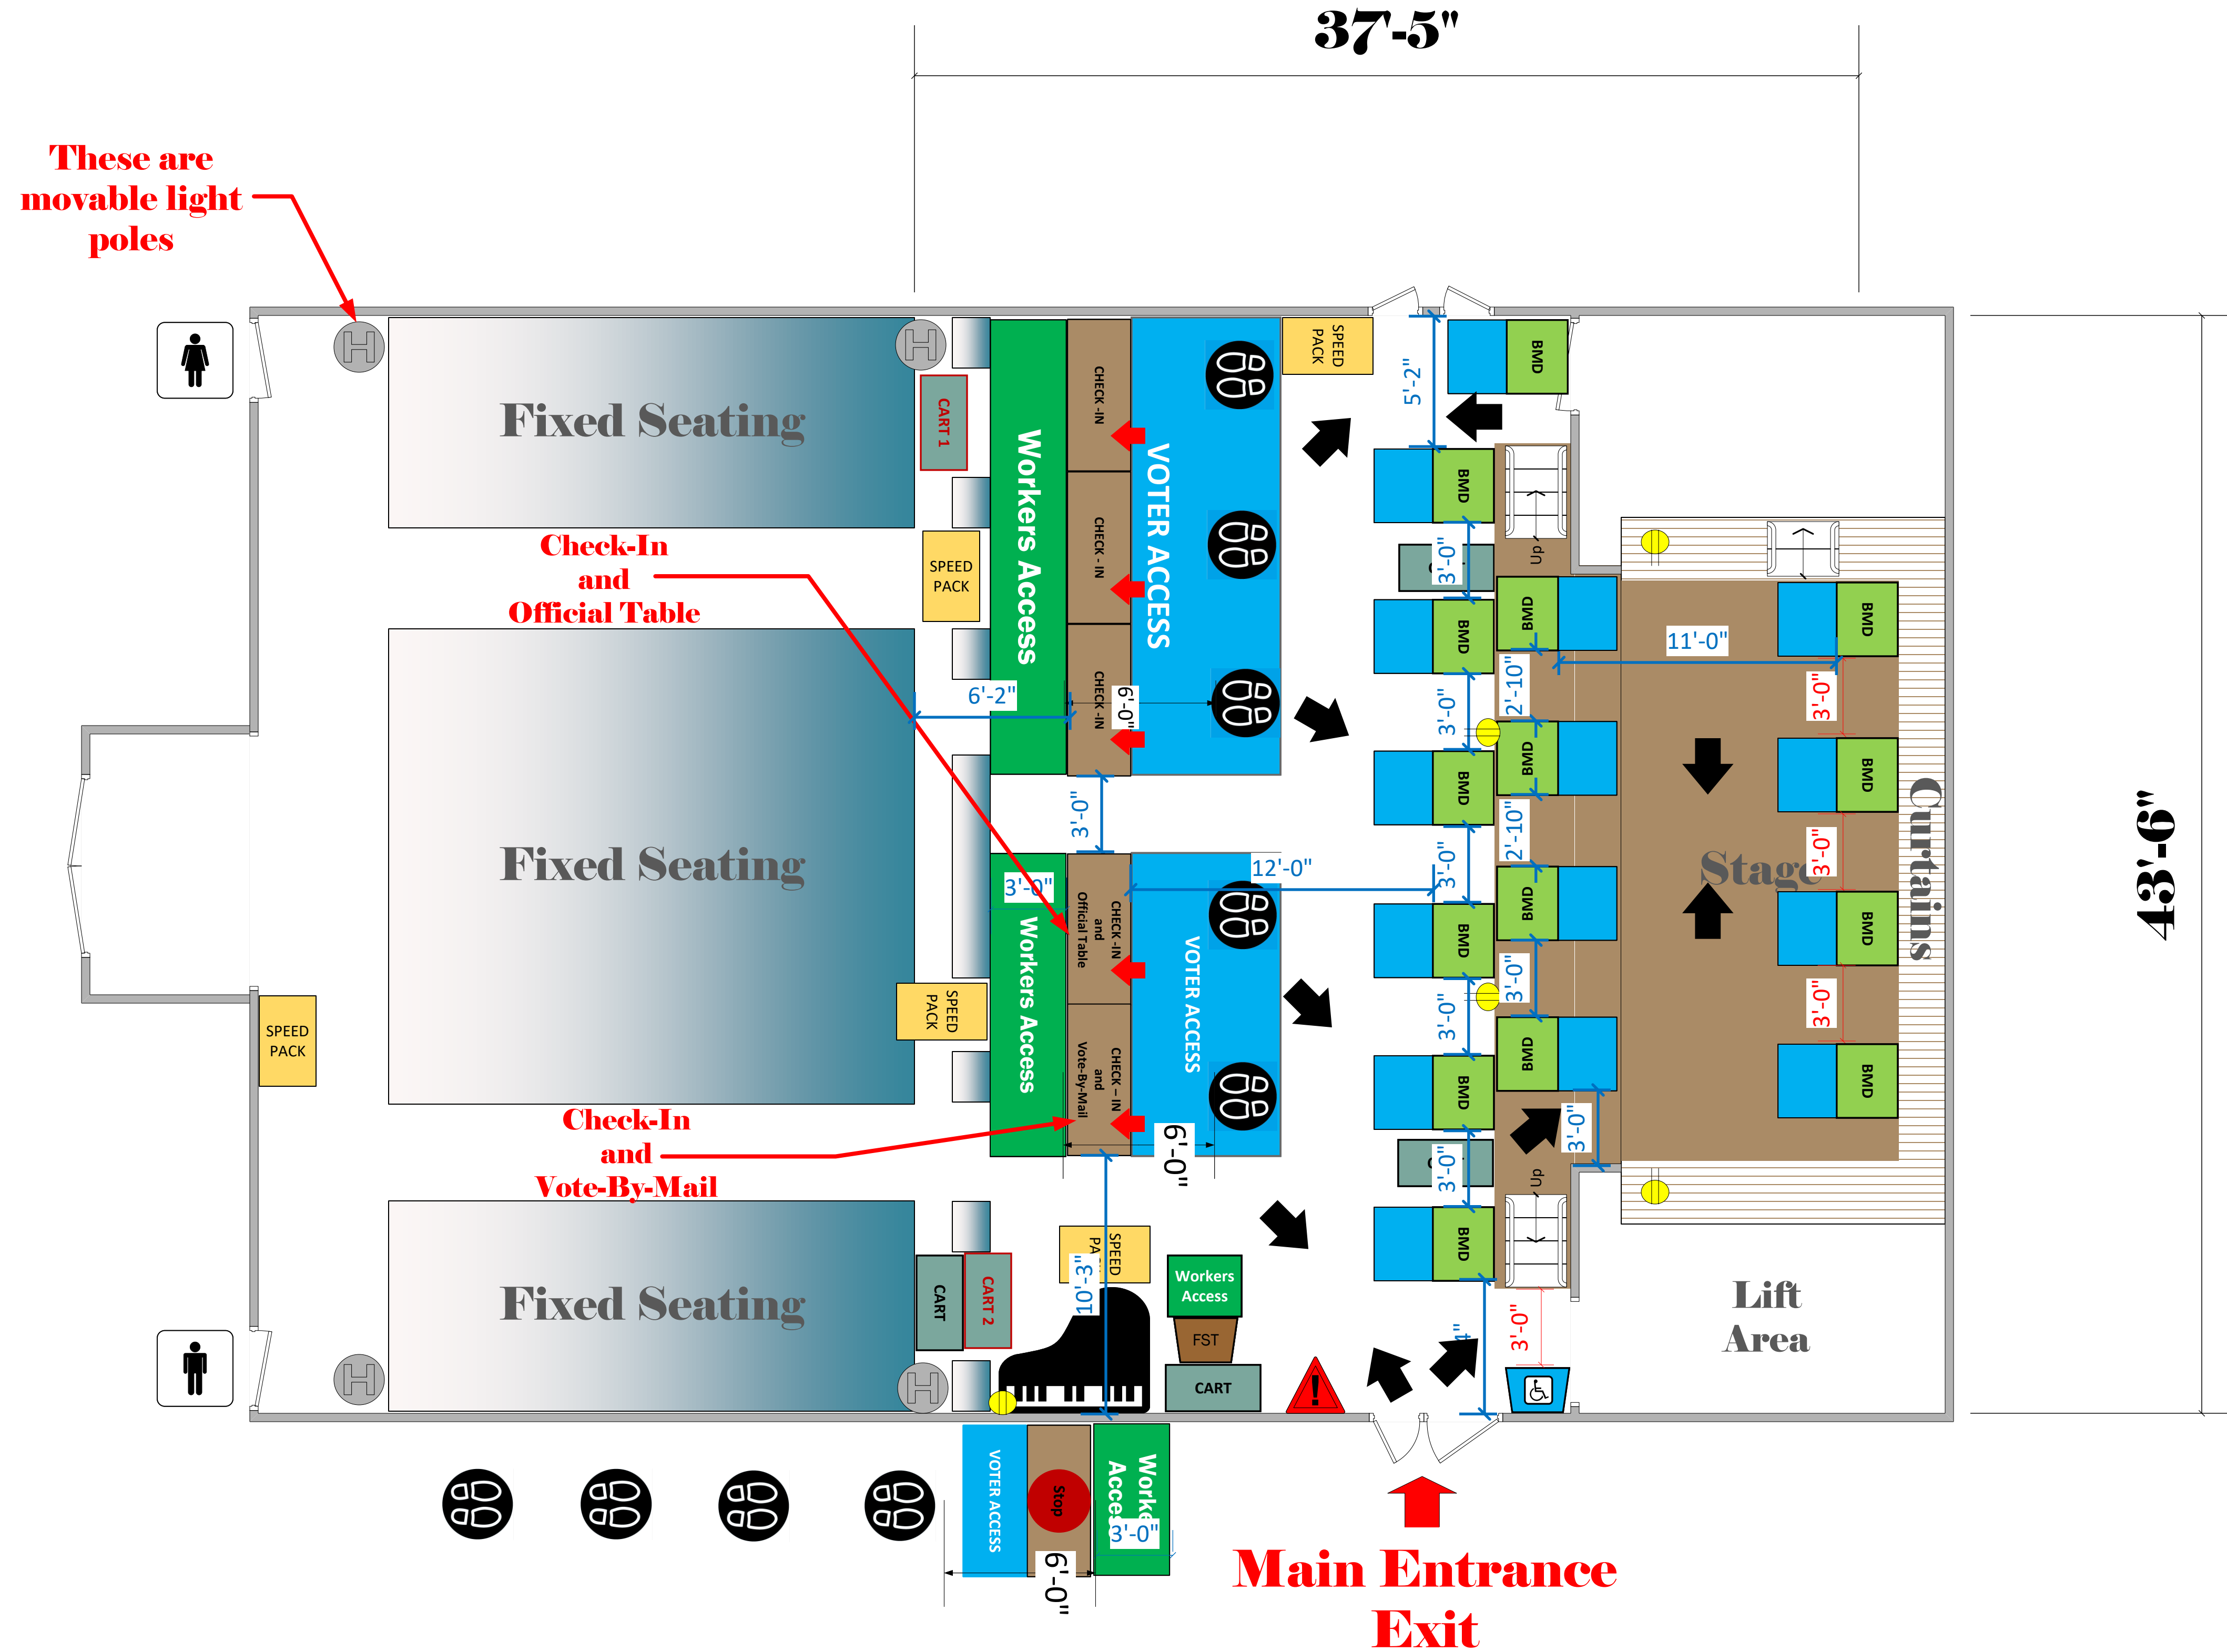

Auditorium & Stage (1,660 Usable Sq. Ft.)

LEGEND

Room Size	Dimension: 73'4" x 43'6"	Sq. Ft.: 3,197'
EPB	Primary:	Secondary:
BMD	Total: 15	Actual:
Circuits	Total:	Usable:
Floor Decals		
BALLOT MARKING DEVICE		
CHECK IN TABLE		
BMD CART		
BACKDROP		
KIOSK		
POWER OUTLET		
PROTRUDING OBJECT		
ROUTER		
POWER CORDS		

**Riverside Drive
Elementary School
VC ID# 5953**

SCALE	1: 48
DRAWN BY	David Chaparro