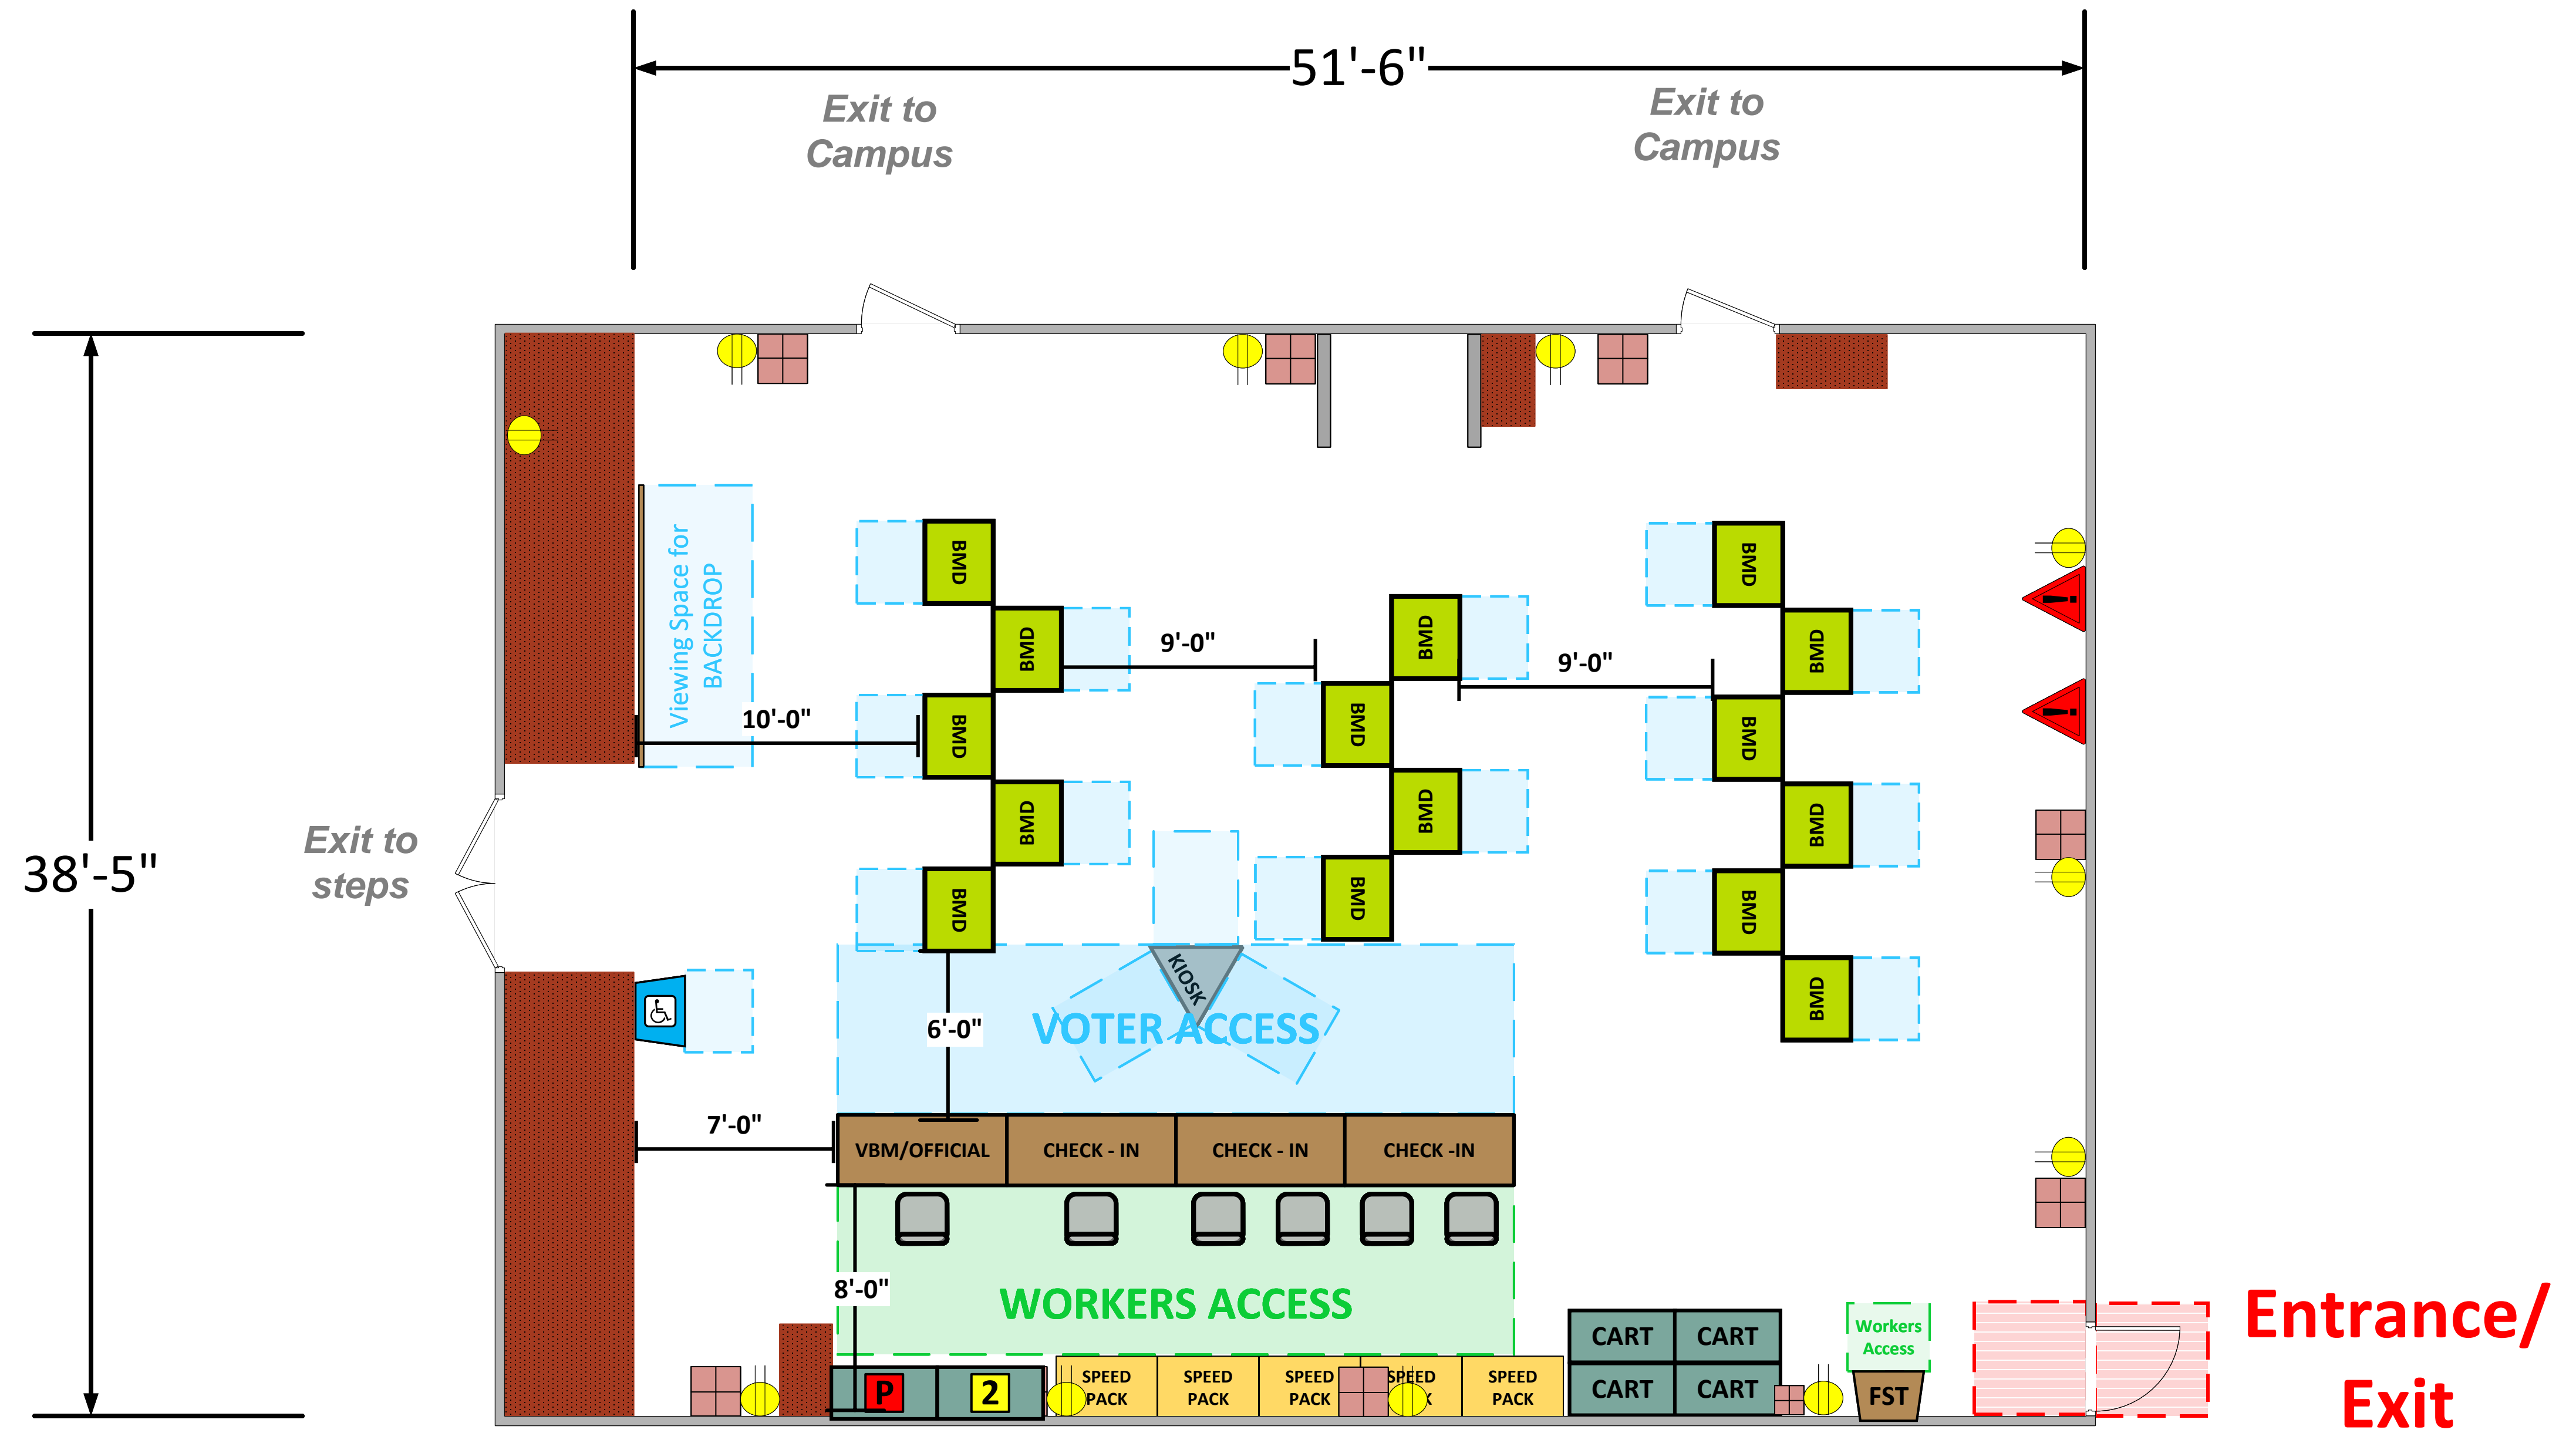

Multi Purpose Room Gate M (1,957 Usable Sq. Ft.)

LEGEND

Room Size	Dimension:	Sq. Ft:
	Usable	1957
Number of BMDs	15	
POWER OUTLET		
PROTRUDING OBJECT		
Do Not Block Area		

TITLE

**VCID #5969
Mill Elementary**

Each chair at a CHECK-IN station equals one ePollbook

Equipment By: Ryan Rivas	Date: 01/07/23
Skeleton Drawn By: Scott Taylor	Date: 12/27/23
Scale: 1/4" inches = 1' Ft.	