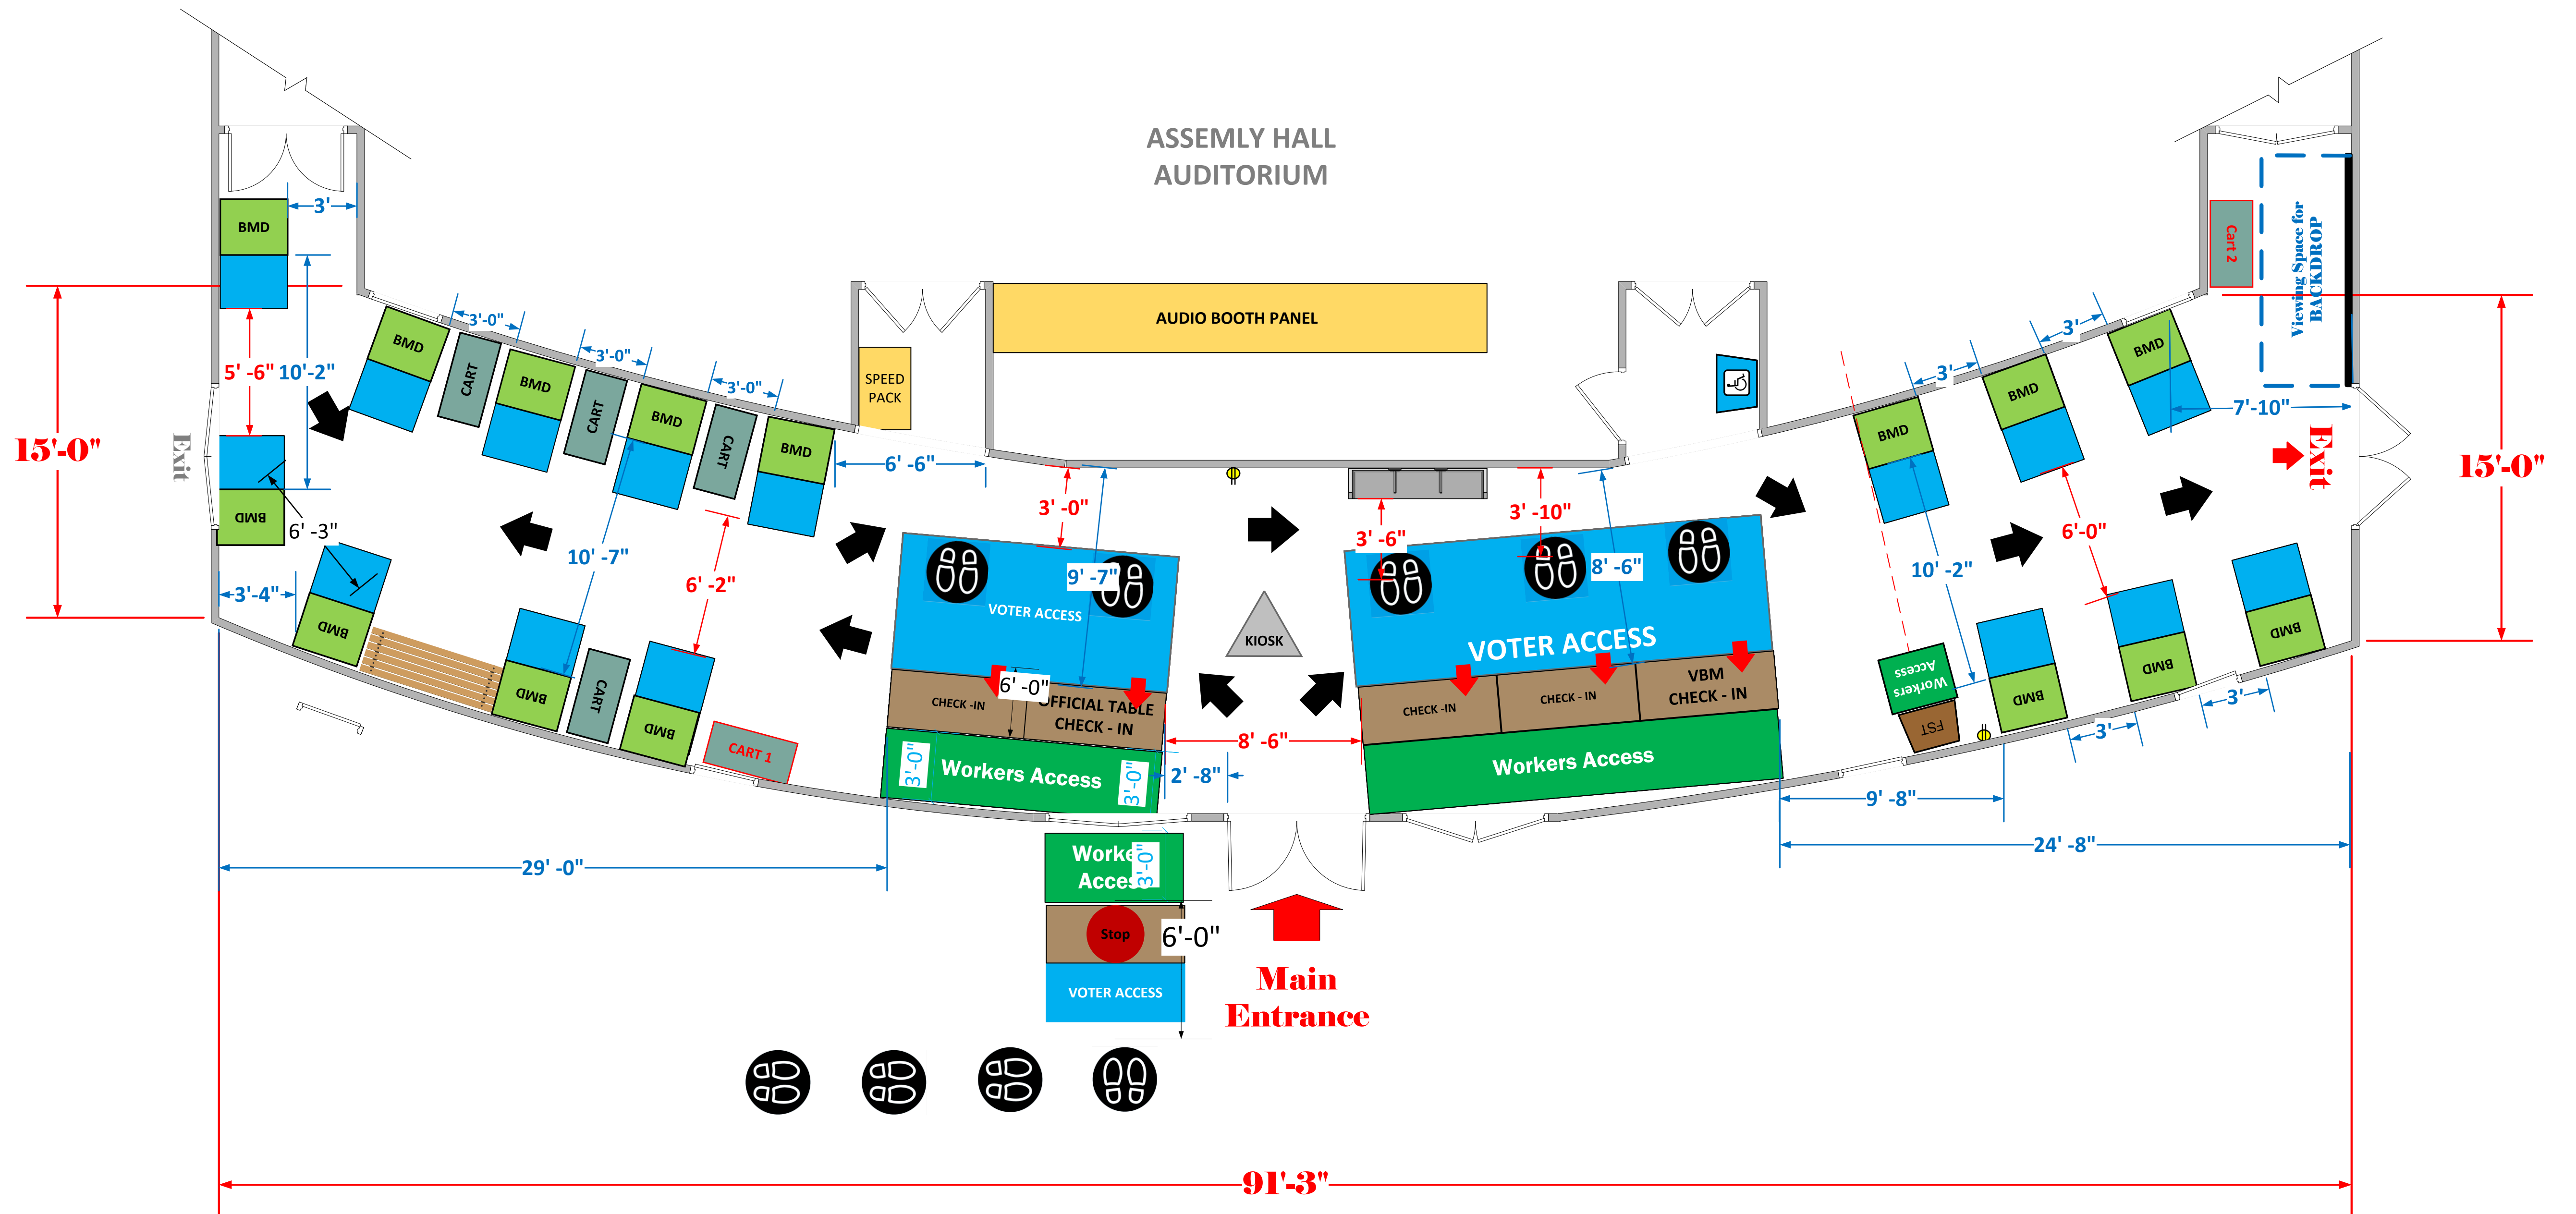

AUDITORIUM FOYER (1,365 Sq. Ft)

LEGEND

Room Size	Dimension: 15' x 91'	Sq. Ft: 1,365
EPB	Primary: 5	Secondary: PENDING
BMD	Total: 15	Actual: 15
Circuits	Total: PENDING	Usable: PENDING
Floor Decals		
BALLOT MARKING DEVICE		
CHECK IN TABLE		
BMD CART		
BACKDROP		
KIOSK		
POWER OUTLET		
PROTRUDING OBJECT		
ROUTER		
POWER CORDS		

TITLE
**Walter Reed Middle
School VC # 5994**

SCALE
1/4" = 1'
DRAWN BY
ROY WELCH