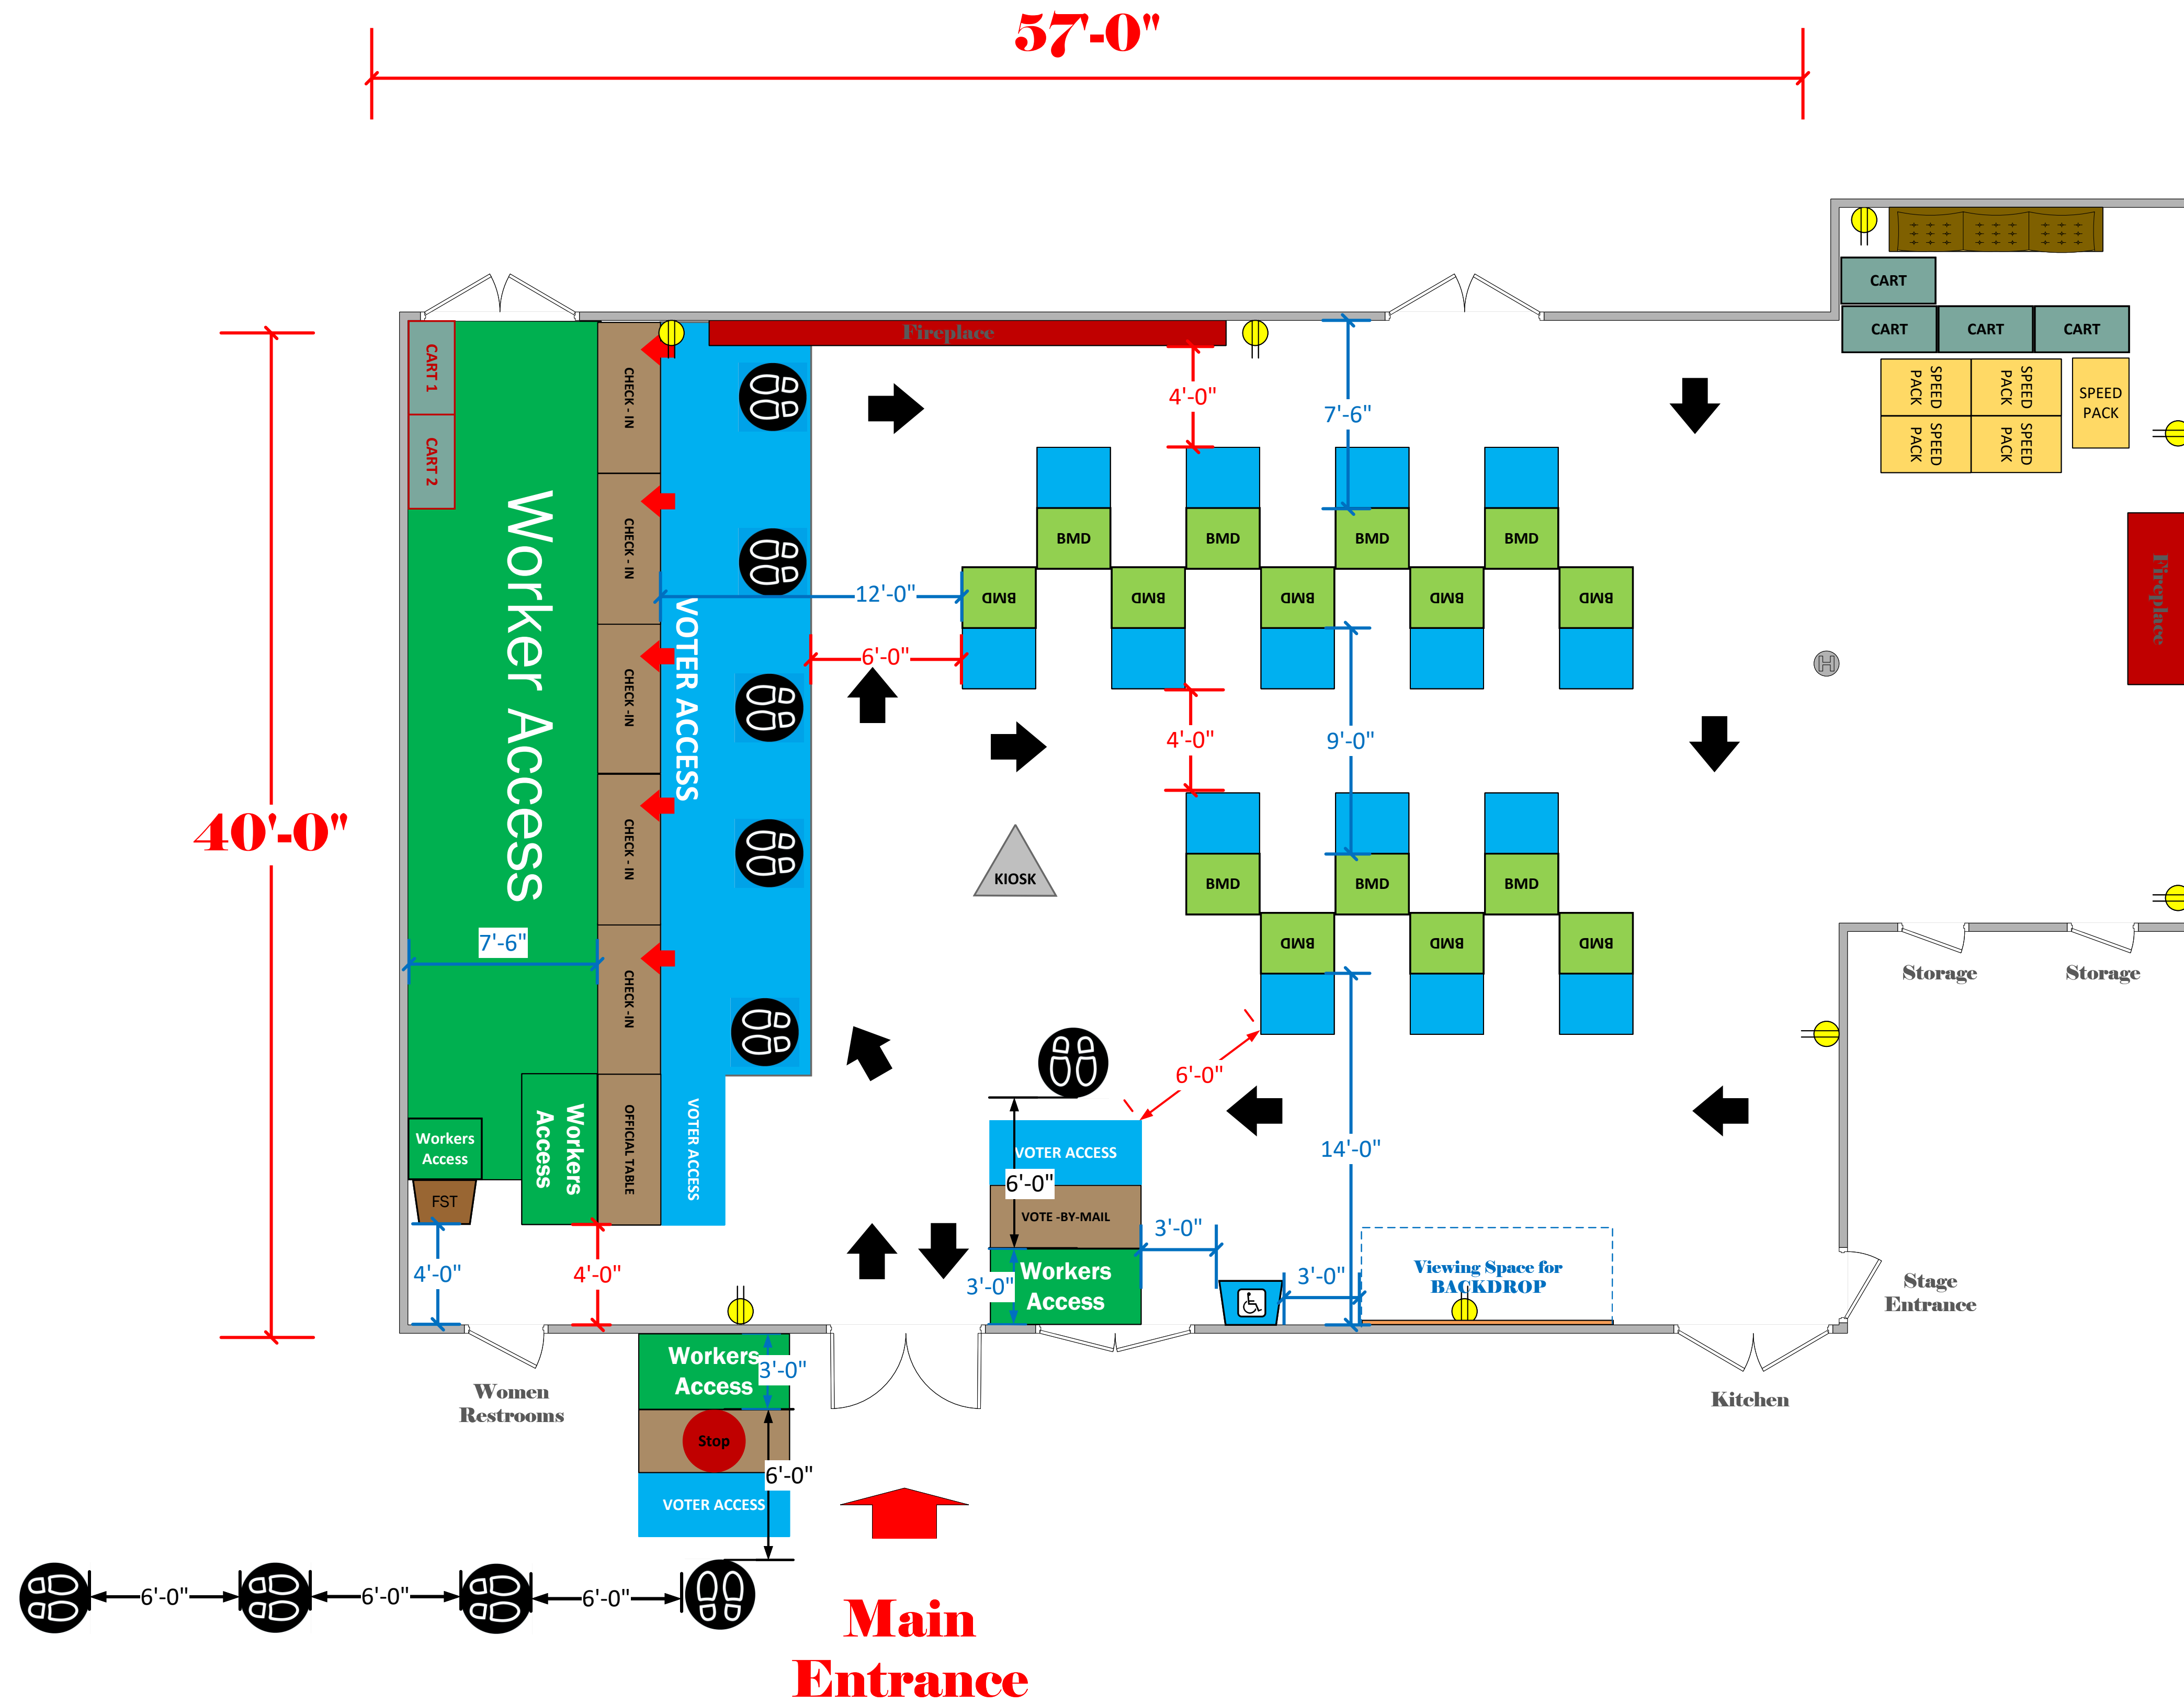

Auditorium (2280 Sq. Ft)

LEGEND

Room Size	Dimension: 57' x 40'	Sq. Ft: 2280
EPB	Primary: 5	Secondary:
BMD	Total: 15	Actual:
Circuits	Total:	Usable:
Floor Decals		
BALLOT MARKING DEVICE		
CHECK IN TABLE		
BMD CART		
BACKDROP		
KIOSK		
POWER OUTLET		
PROTRUDING OBJECT		
ROUTER		
POWER CORDS		

TITLE
**Charles S Fransworth Park
VCID# 6028**

SCALE	1:48
DRAWN BY	Cassandra Stipes