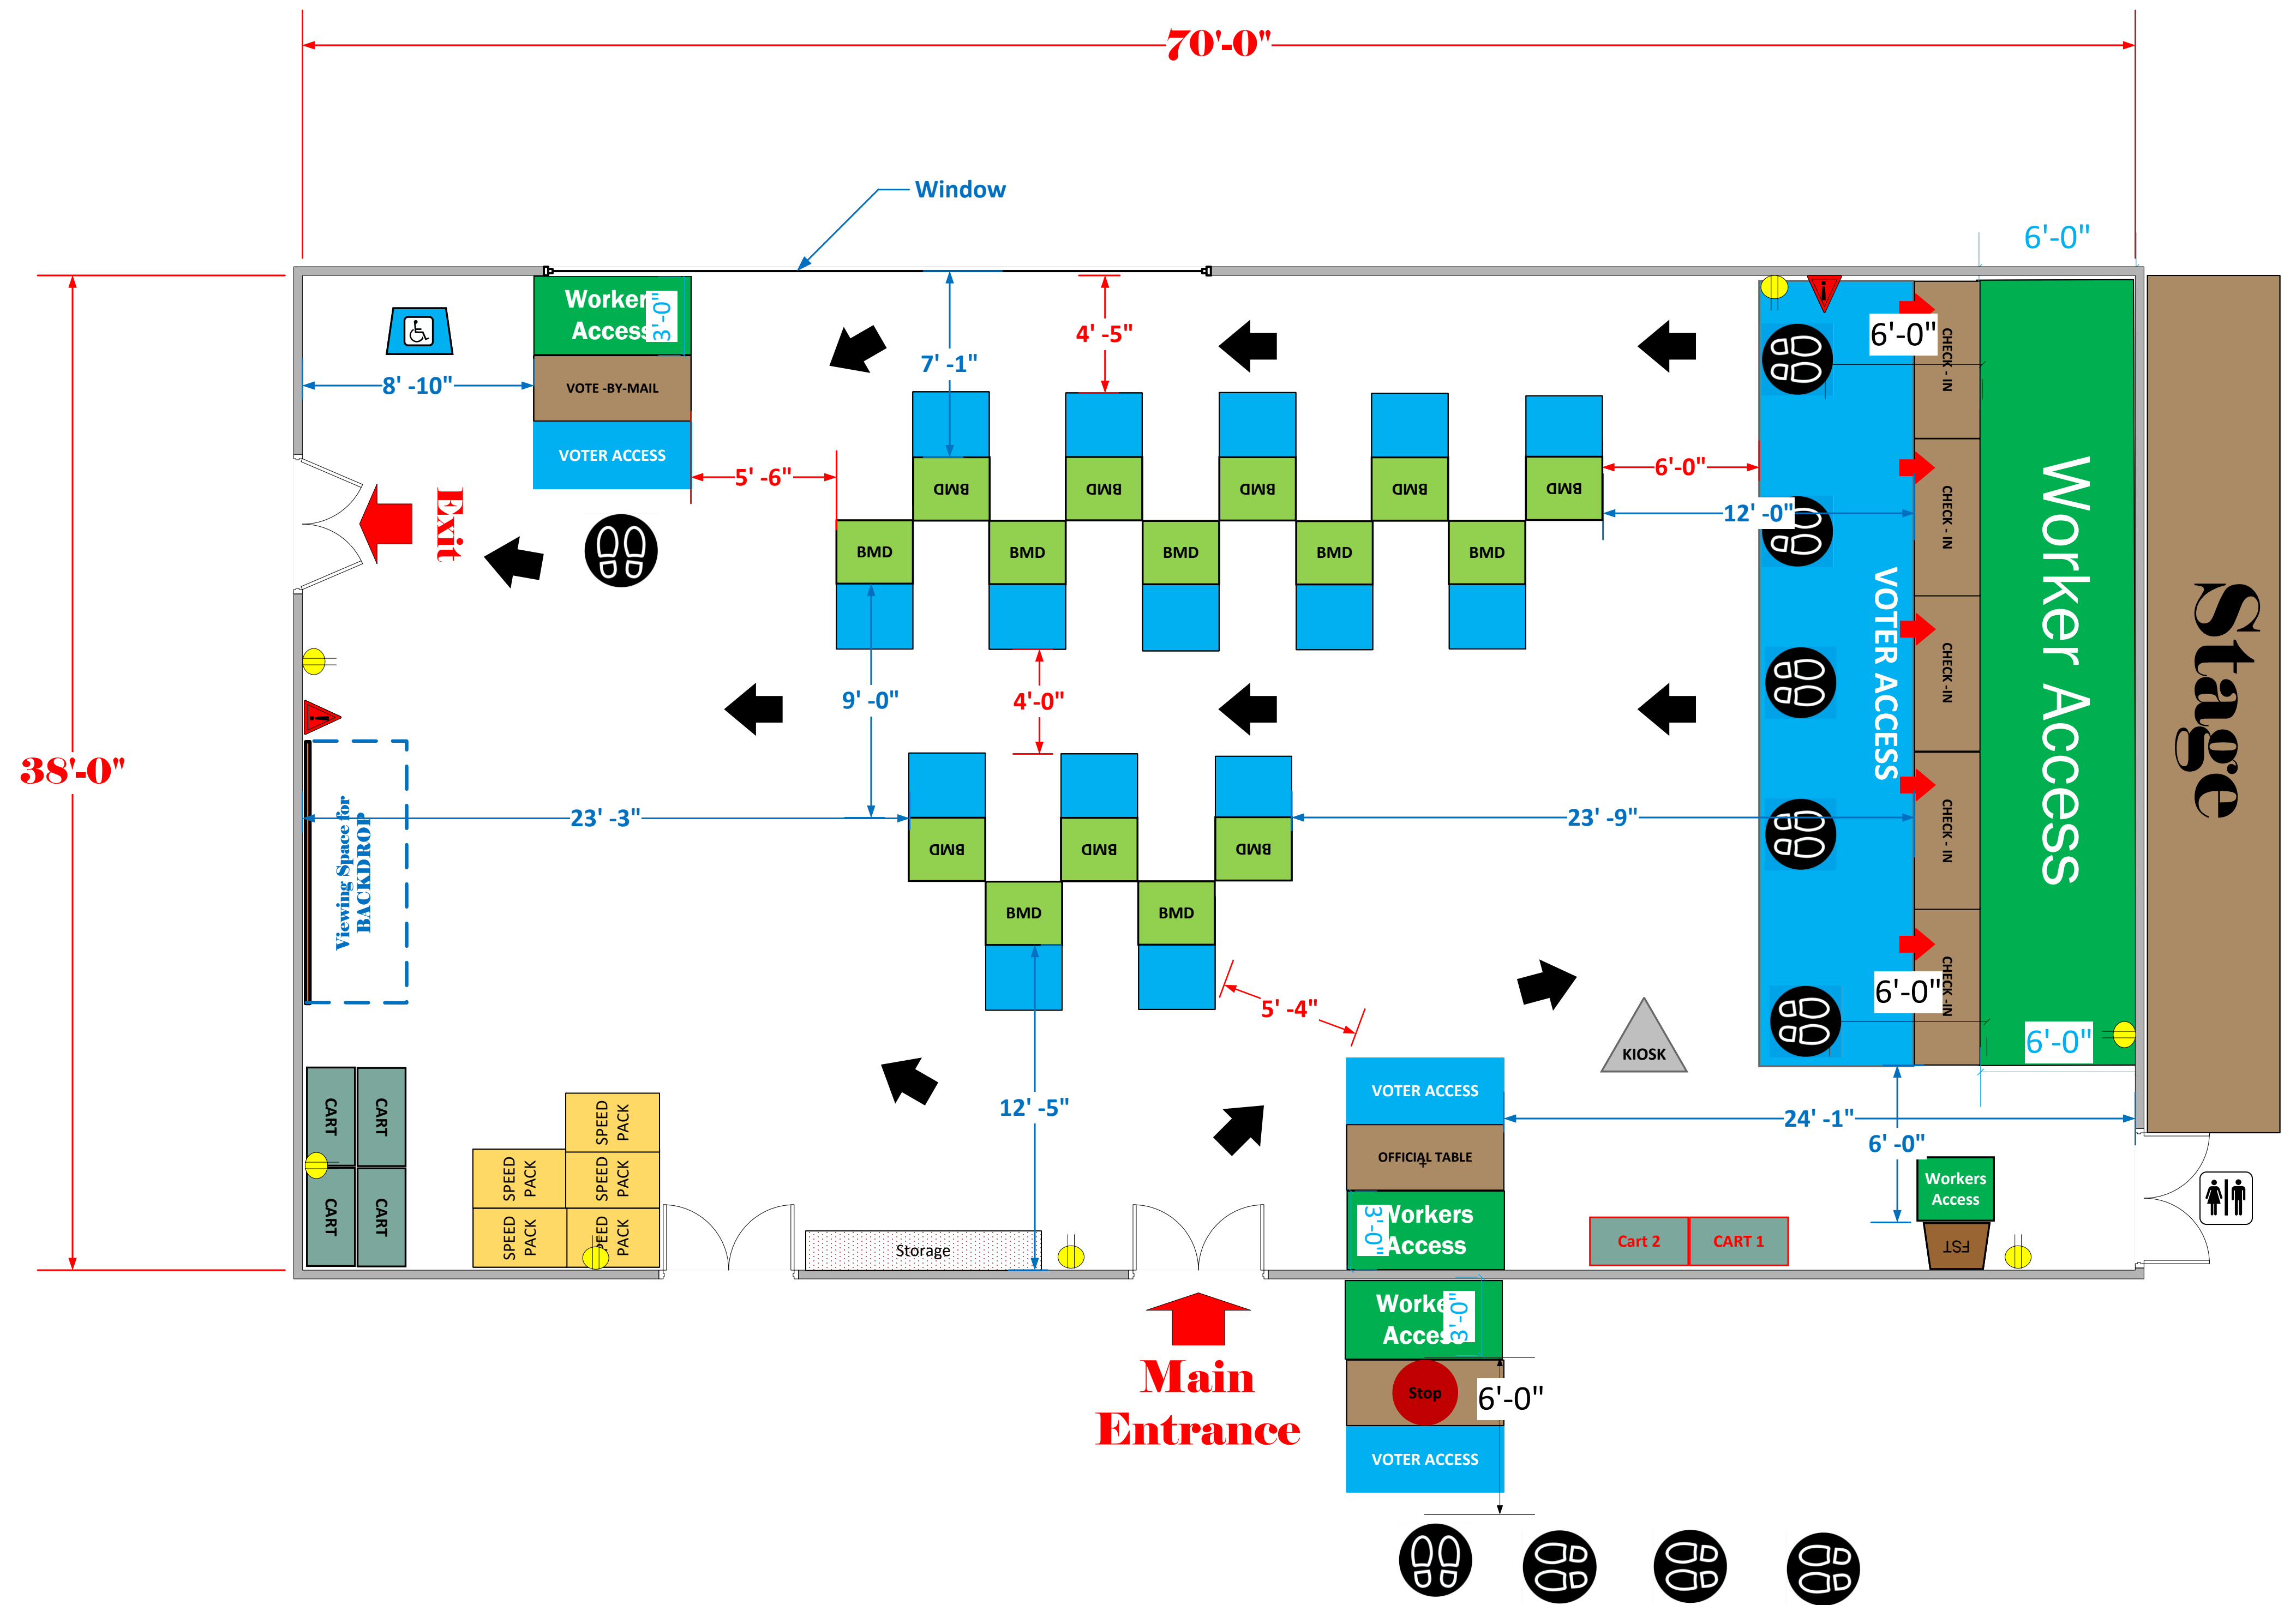

Banquet Room (2660 Sq Ft)

LEGEND

Room Size	Dimension: 70' x 38'	Sq. Ft: 2,660
EPB	Primary: 5	Secondary: PENDING
BMD	Total: 15	Actual: 15
Circuits	Total: PENDING	Usable: PENDING
Floor Decals		
BALLOT MARKING DEVICE		
CHECK IN TABLE		
BMD CART		
BACKDROP		
KIOSK		
POWER OUTLET		
PROTRUDING OBJECT		
ROUTER		
POWER CORDS		

**Ramona Hall
Community Center
VC #603**

SCALE: 1:48
DRAWN BY: Roy Welch