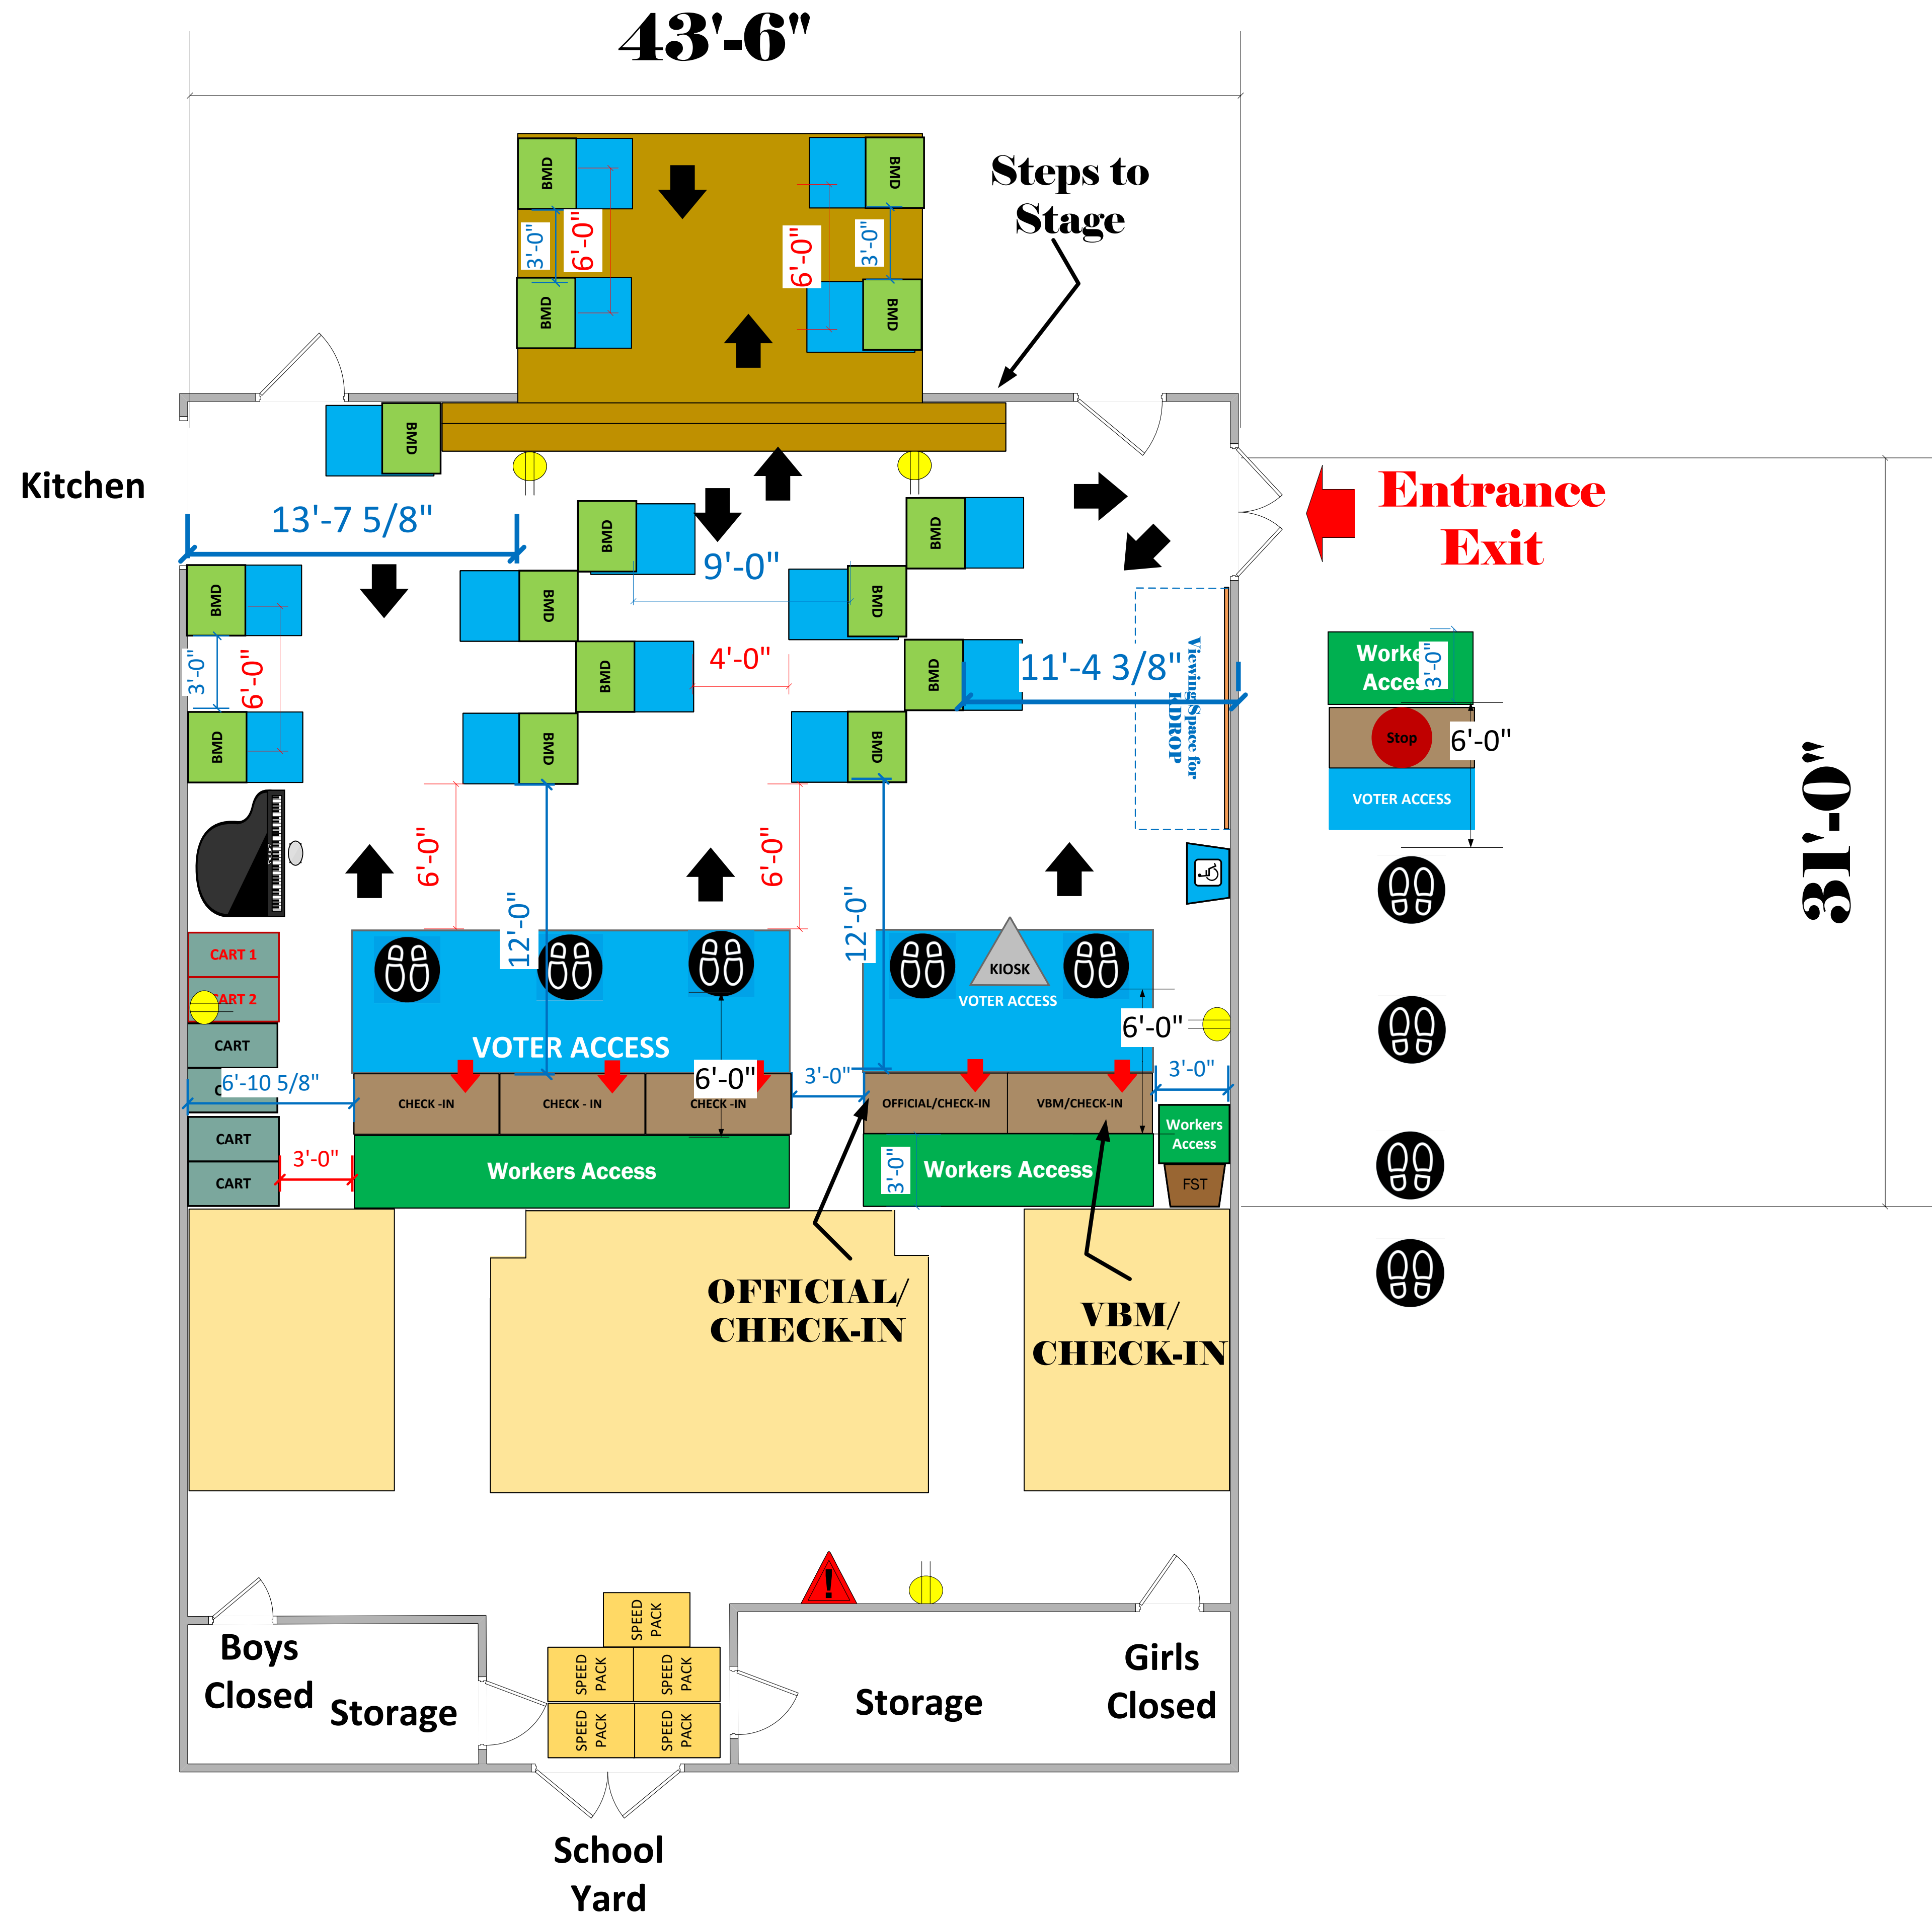

Auditorium (1,395 Sq Ft)

LEGEND

Room Size	Dimension: 43'-6" x 31'6"	Sq. Ft: 1395
EPB	Primary:	Secondary:
BMD	Total: 15	Actual: 15
Circuits	Total:	Usable:
Floor Decals		
BALLOT MARKING DEVICE		
CHECK IN TABLE		
BMD CART		
BACKDROP		
KIOSK		
POWER OUTLET		
PROTRUDING OBJECT		
ROUTER		
POWER CORDS		

**Bassett Street Elementary
VC ID # 6051**

SCALE	1: 48
DRAWN BY	Ryan Rivas