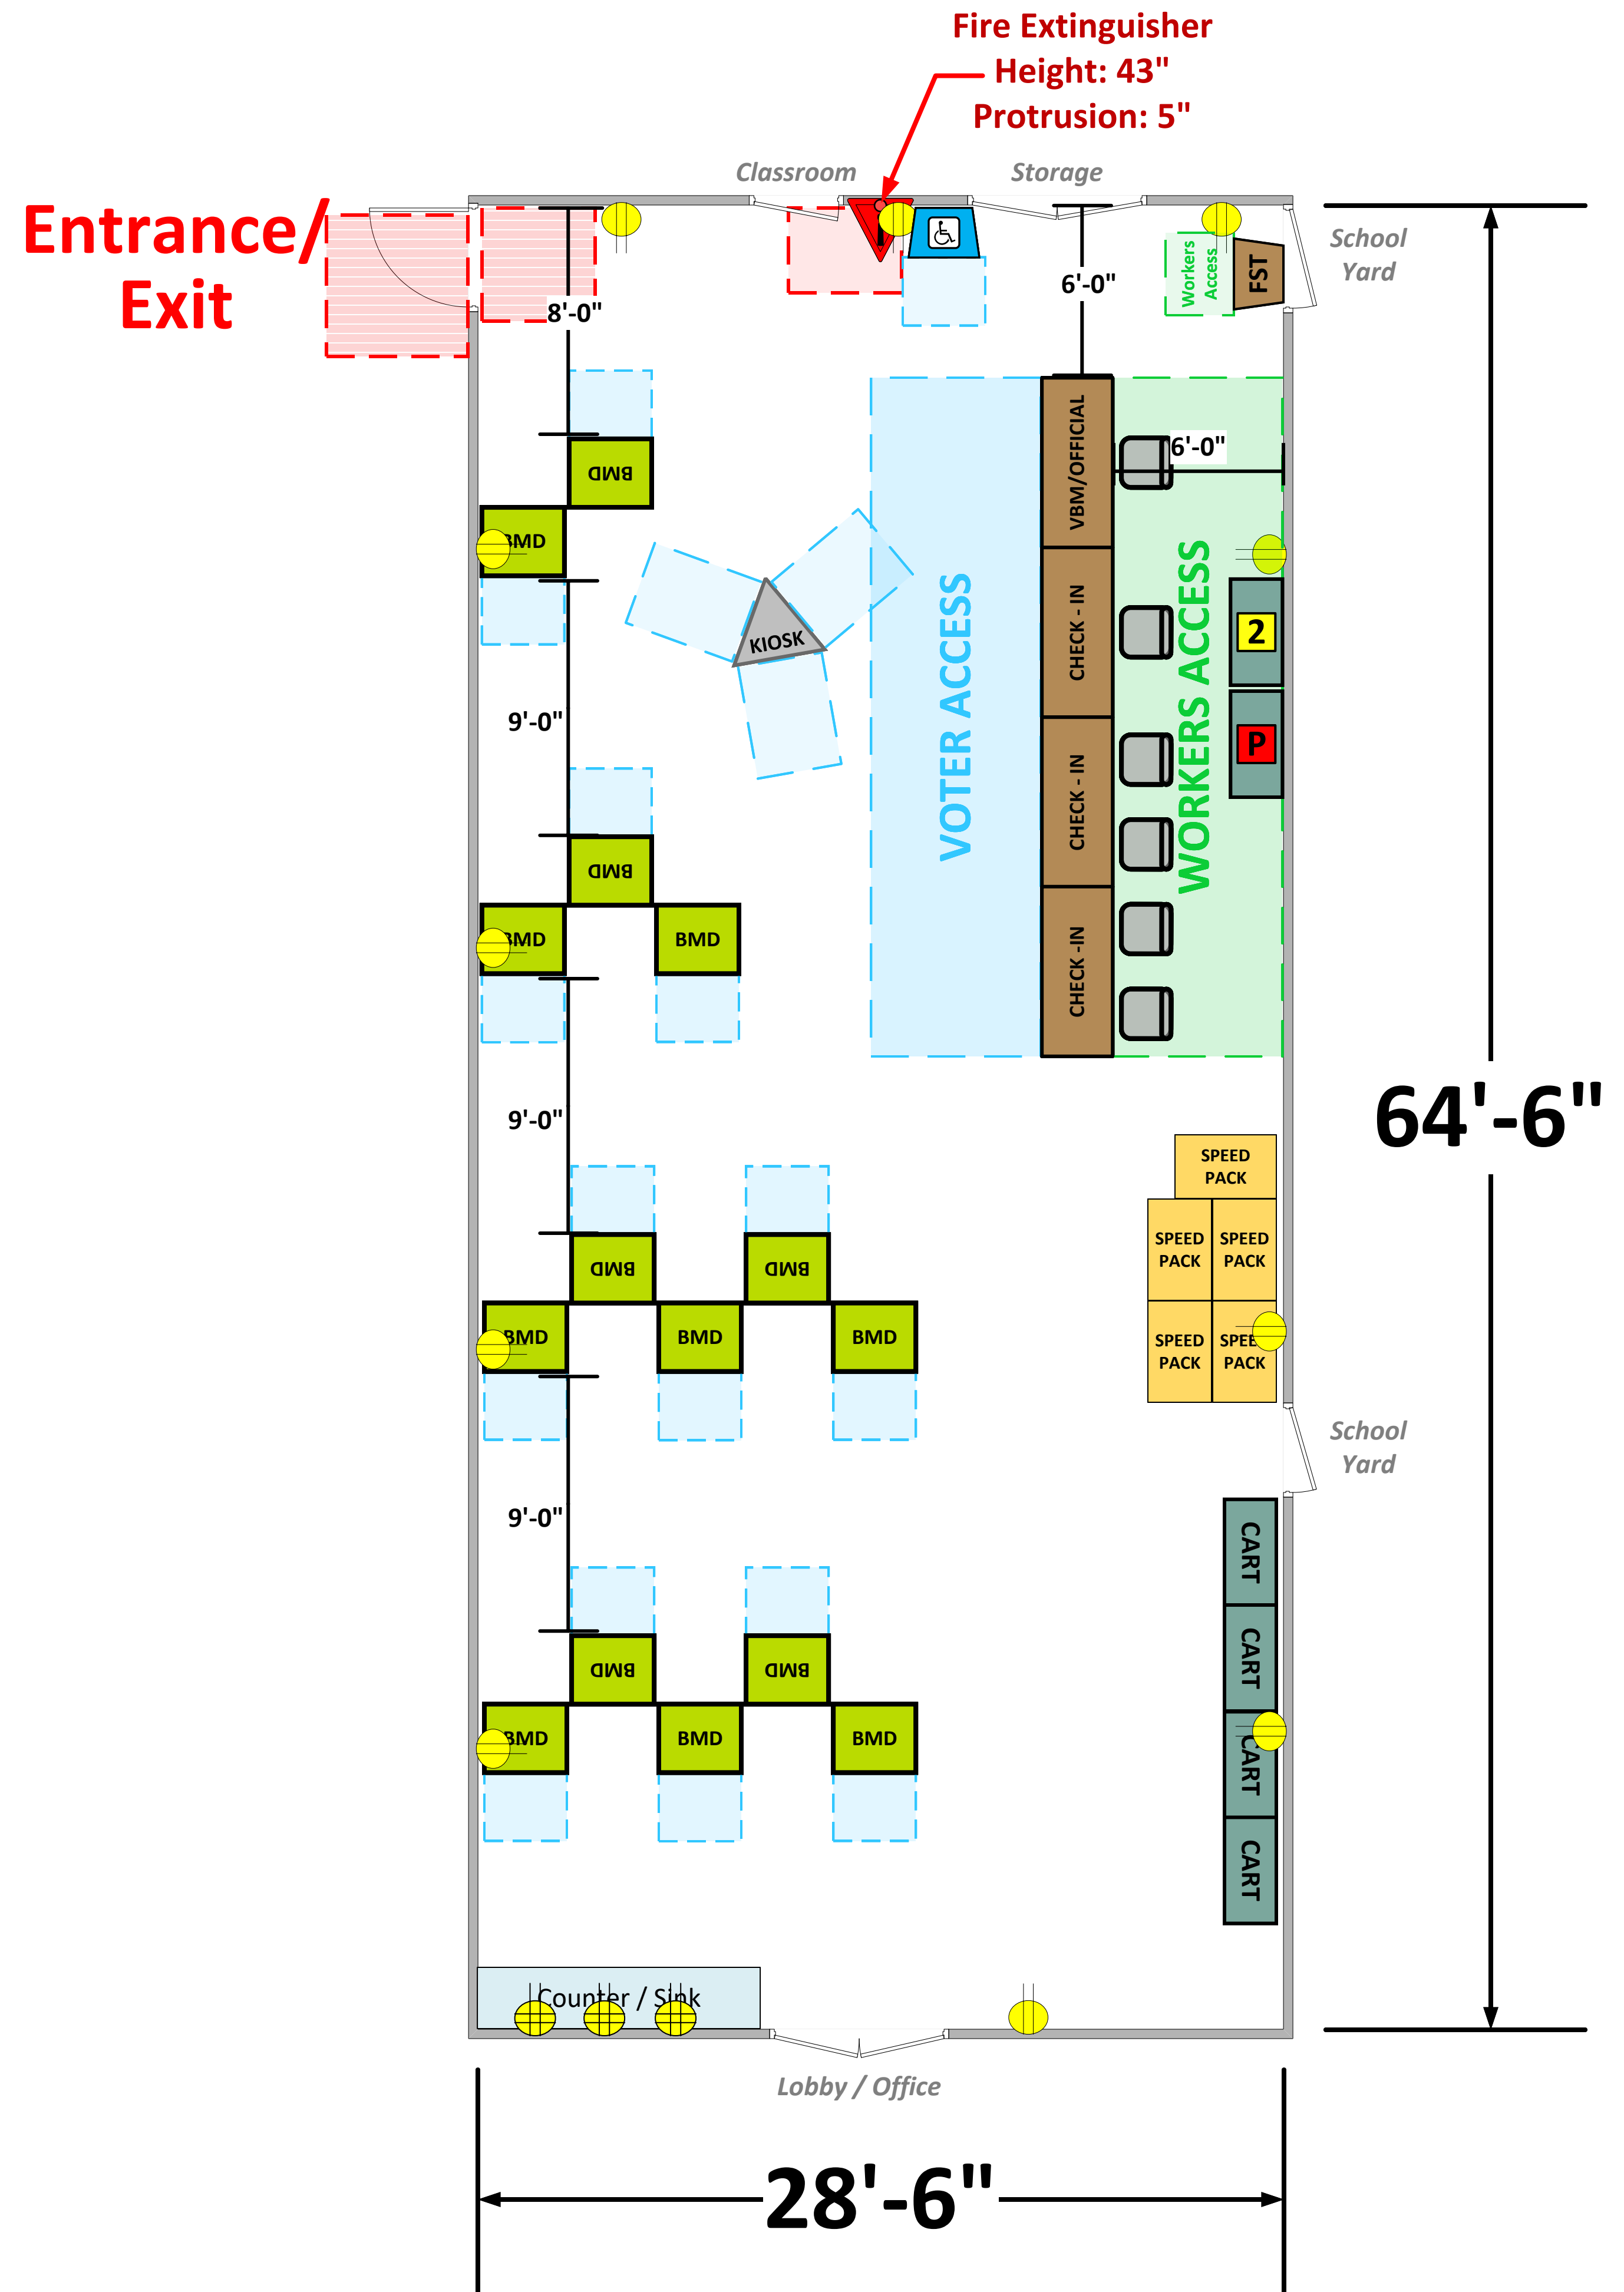

Fellowship Hall (1,817 Usable Sq. Ft.)

LEGEND

Room Size	Dimension: 64'-6" x 28'-6"	Sq. Ft: 1,817'
Floor Decals		
POWER OUTLET		
PROTRUDING OBJECT		
Do Not Block Area		

TITLE
VCID 6087
Shepherd of the Valley
Lutheran Church

Each chair at a CHECK-IN station equals one ePollbook

Equipment By: Scott Taylor	Date: 03/05/2026
Skeleton Drawn By: David Chaparro	Date: 08/04/2023
Scale: 1/4" inches = 1' Ft.	