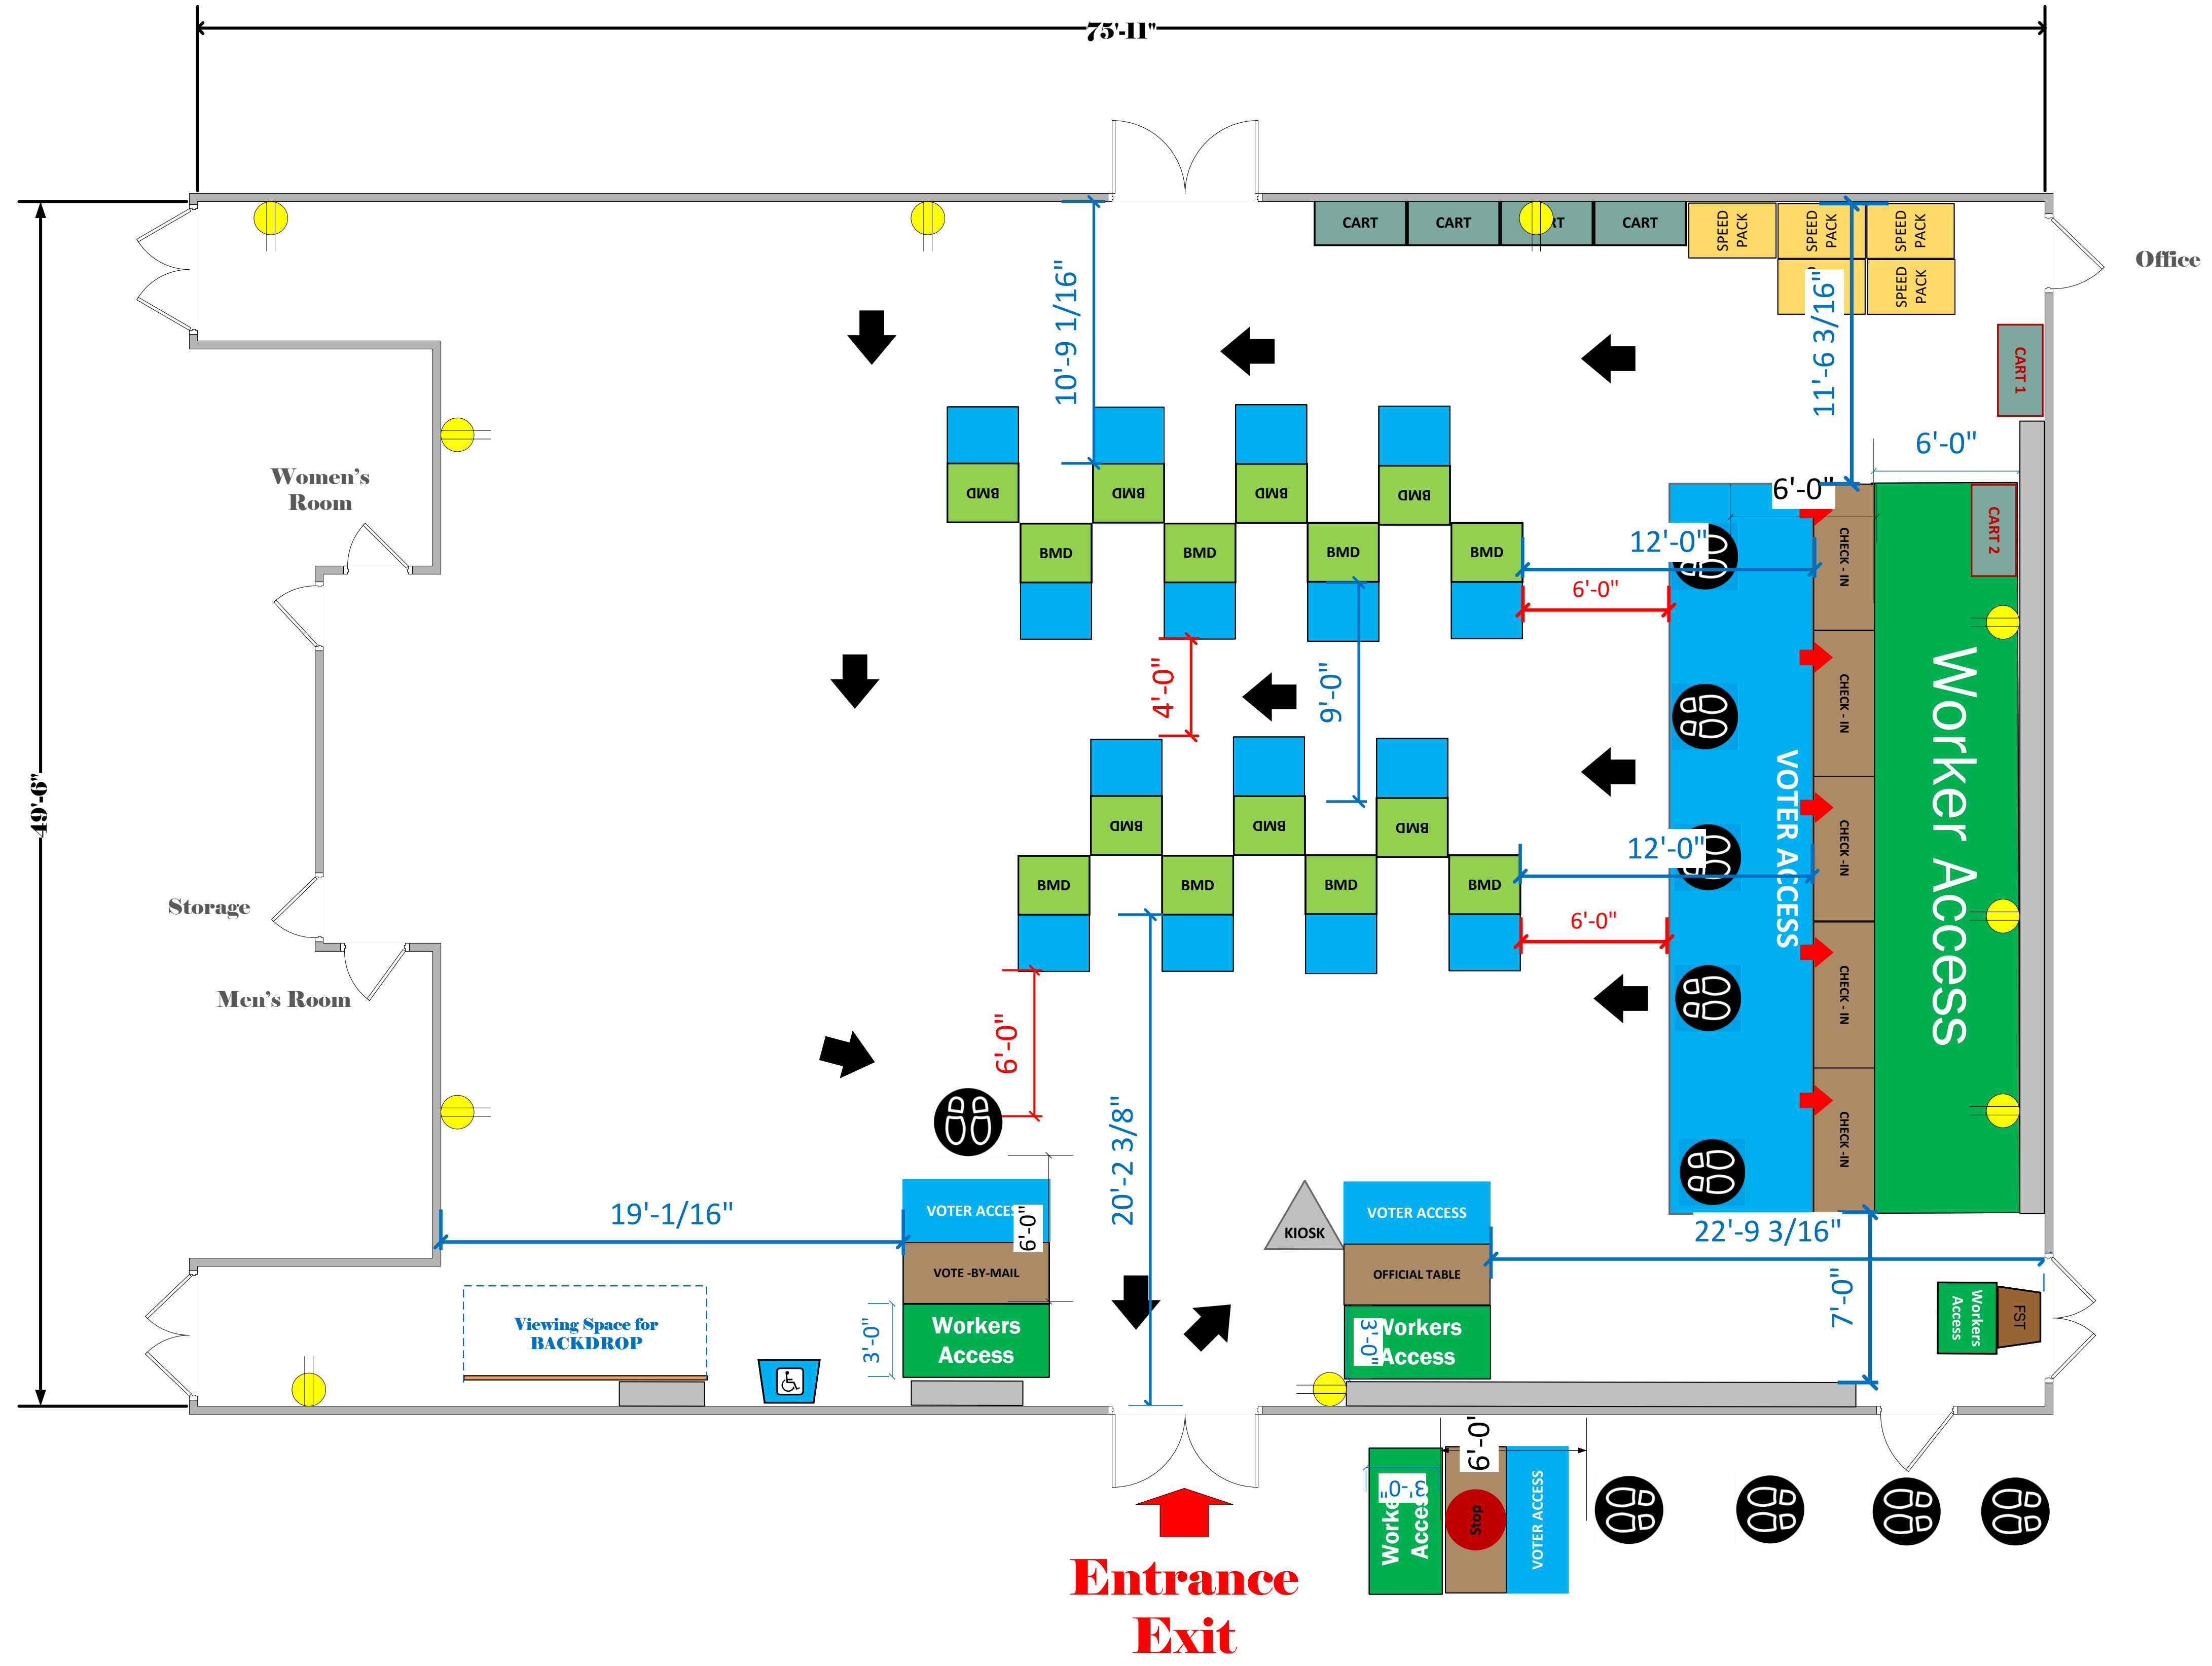

# Barn Hall (1,833 Sq Ft)

## LEGEND

Room Size	Dimension: 49'-6" x 75'-11"	Sq. Ft: 3757
EPB	Primary:	Secondary:
BMD	Total: 15	Actual: 15
Circuits	Total:	Usable:
Floor Decals	Ⓜ	
BALLOT MARKING DEVICE	BMD	
CHECK IN TABLE	CHECK - IN	
BMD CART	CART	
BACKDROP	Viewing Space for BACKDROP	
KIOSK	KIOSK	
POWER OUTLET	⚡	
PROTRUDING OBJECT	⚠	
ROUTER	R	
POWER CORDS	---	

**Neff Park Barn  
VC ID # 6093**

SCALE	1: 48
DRAWN BY	Ryan Rivas