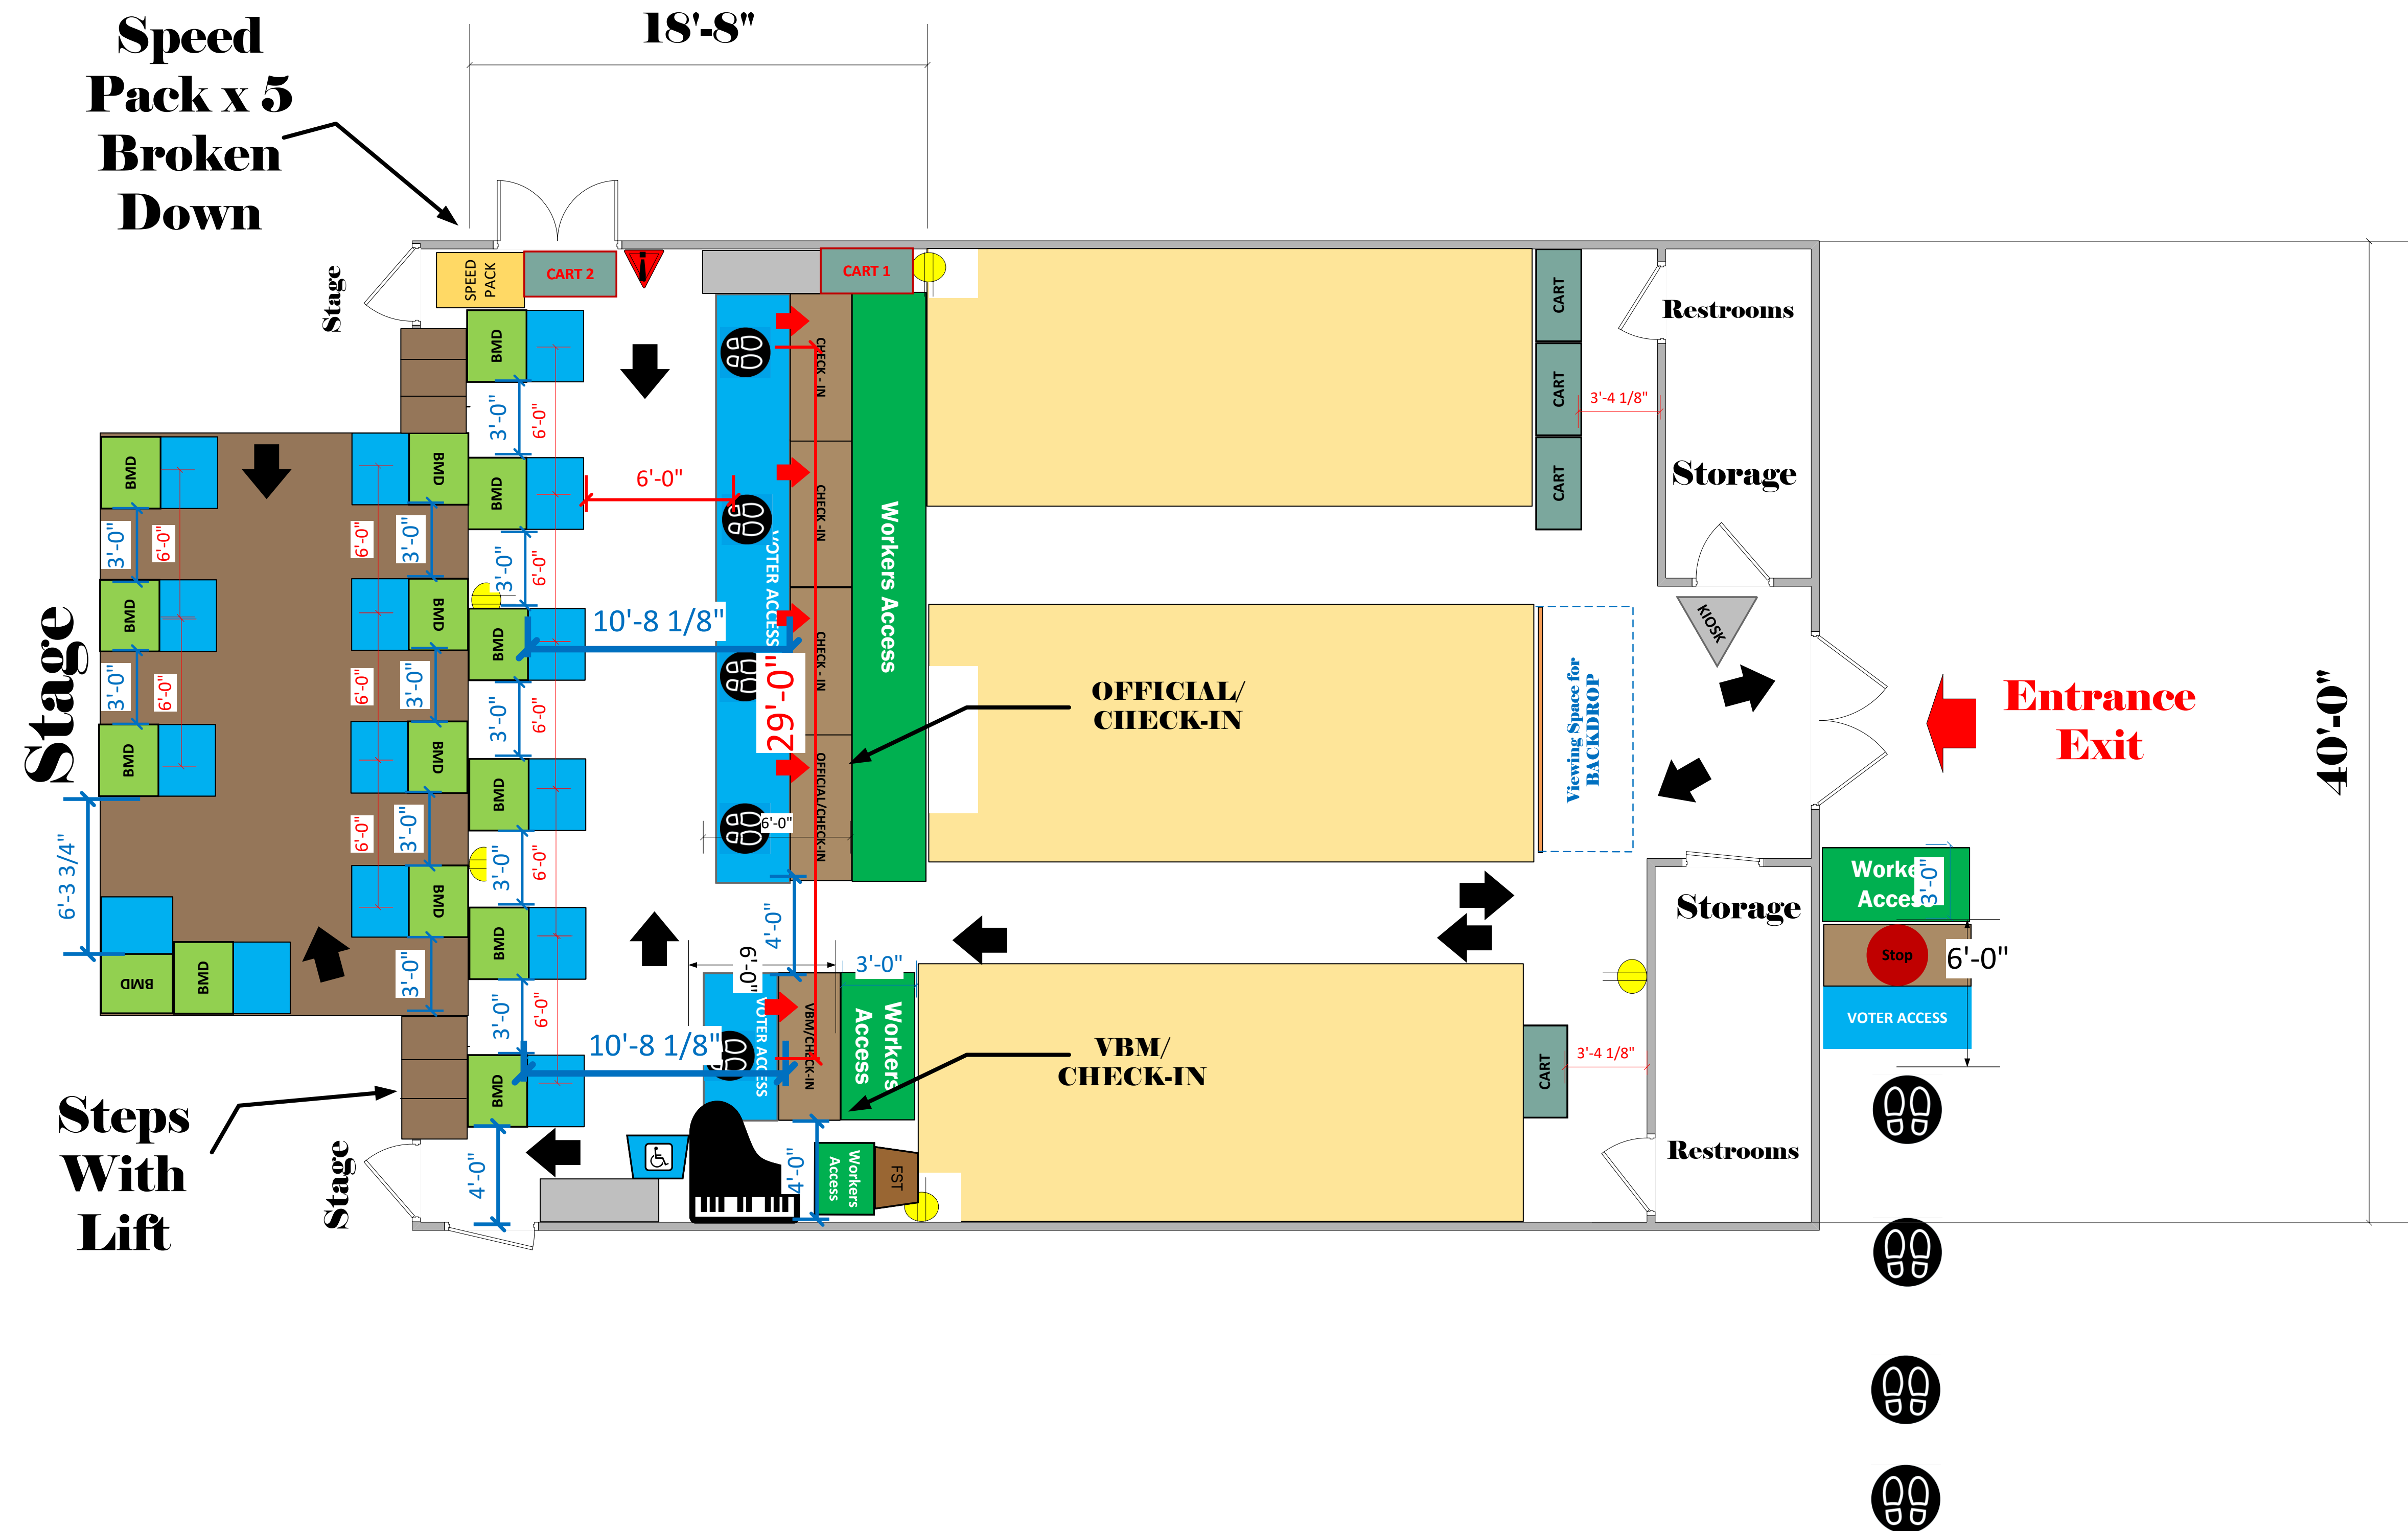

Auditorium & Stage (1,102 Sq Ft)

LEGEND

Room Size	Dimension:	Sq. Ft:	1102
EPB	Primary:	Secondary:	
BMD	Total:	Actual:	15
Circuits	Total:	Usable:	
Floor Decals			
BALLOT MARKING DEVICE			
CHECK IN TABLE			
BMD CART			
BACKDROP			
KIOSK			
POWER OUTLET			
PROTRUDING OBJECT			
ROUTER			
POWER CORDS			

TITLE
Glenwood Elementary School
VC ID # 6147

SCALE: 1:48
 DRAWN BY: **Ryan Rivas**