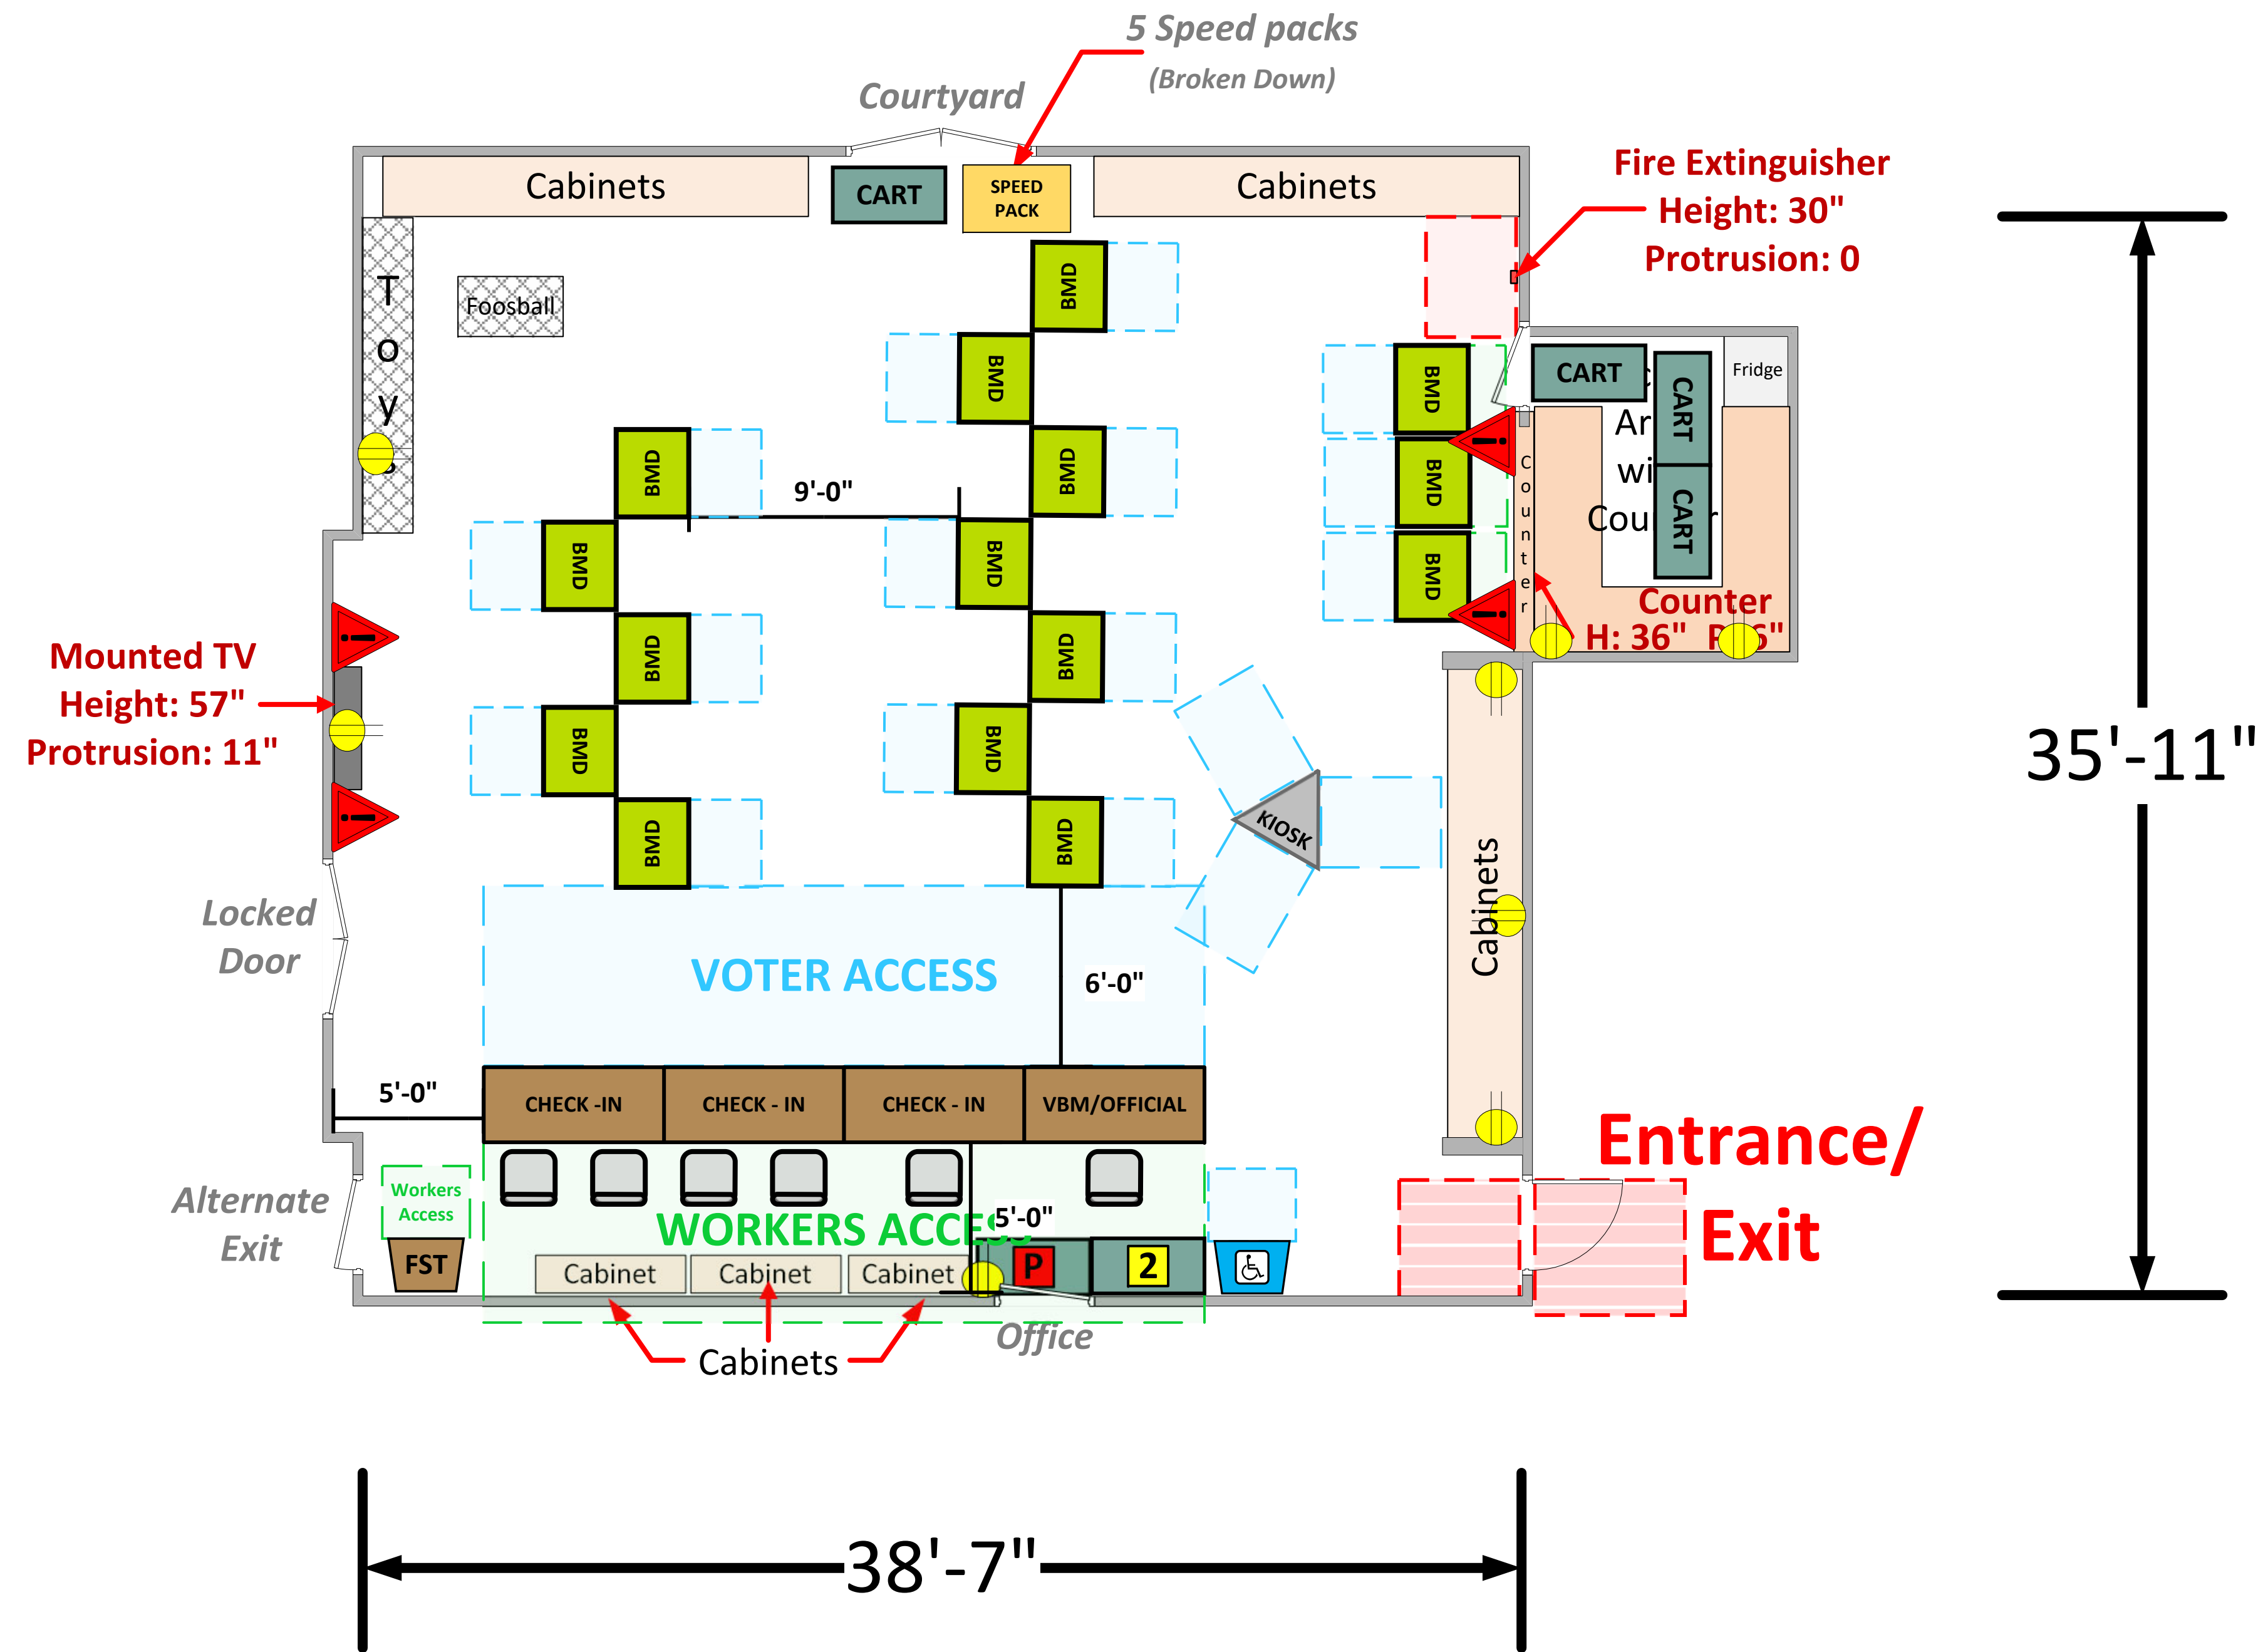

Community Room (1,370 Usable Sq. Ft.)

LEGEND

Room Size	Dimension: 38'7" x 35'11"	Sq. Ft: 1,385'
Number of BMDs	15	
POWER OUTLET		
PROTRUDING OBJECT		
Do Not Block Area		

VCID 6269
Rimgrove Park

Each chair at a CHECK-IN station equals one ePollbook

Equipment By: Scott Taylor	Date: 03/16/26
Skeleton Drawn By: David Chaparro	Date: 03/16/26
Scale: 1/4" inches = 1' Ft.	