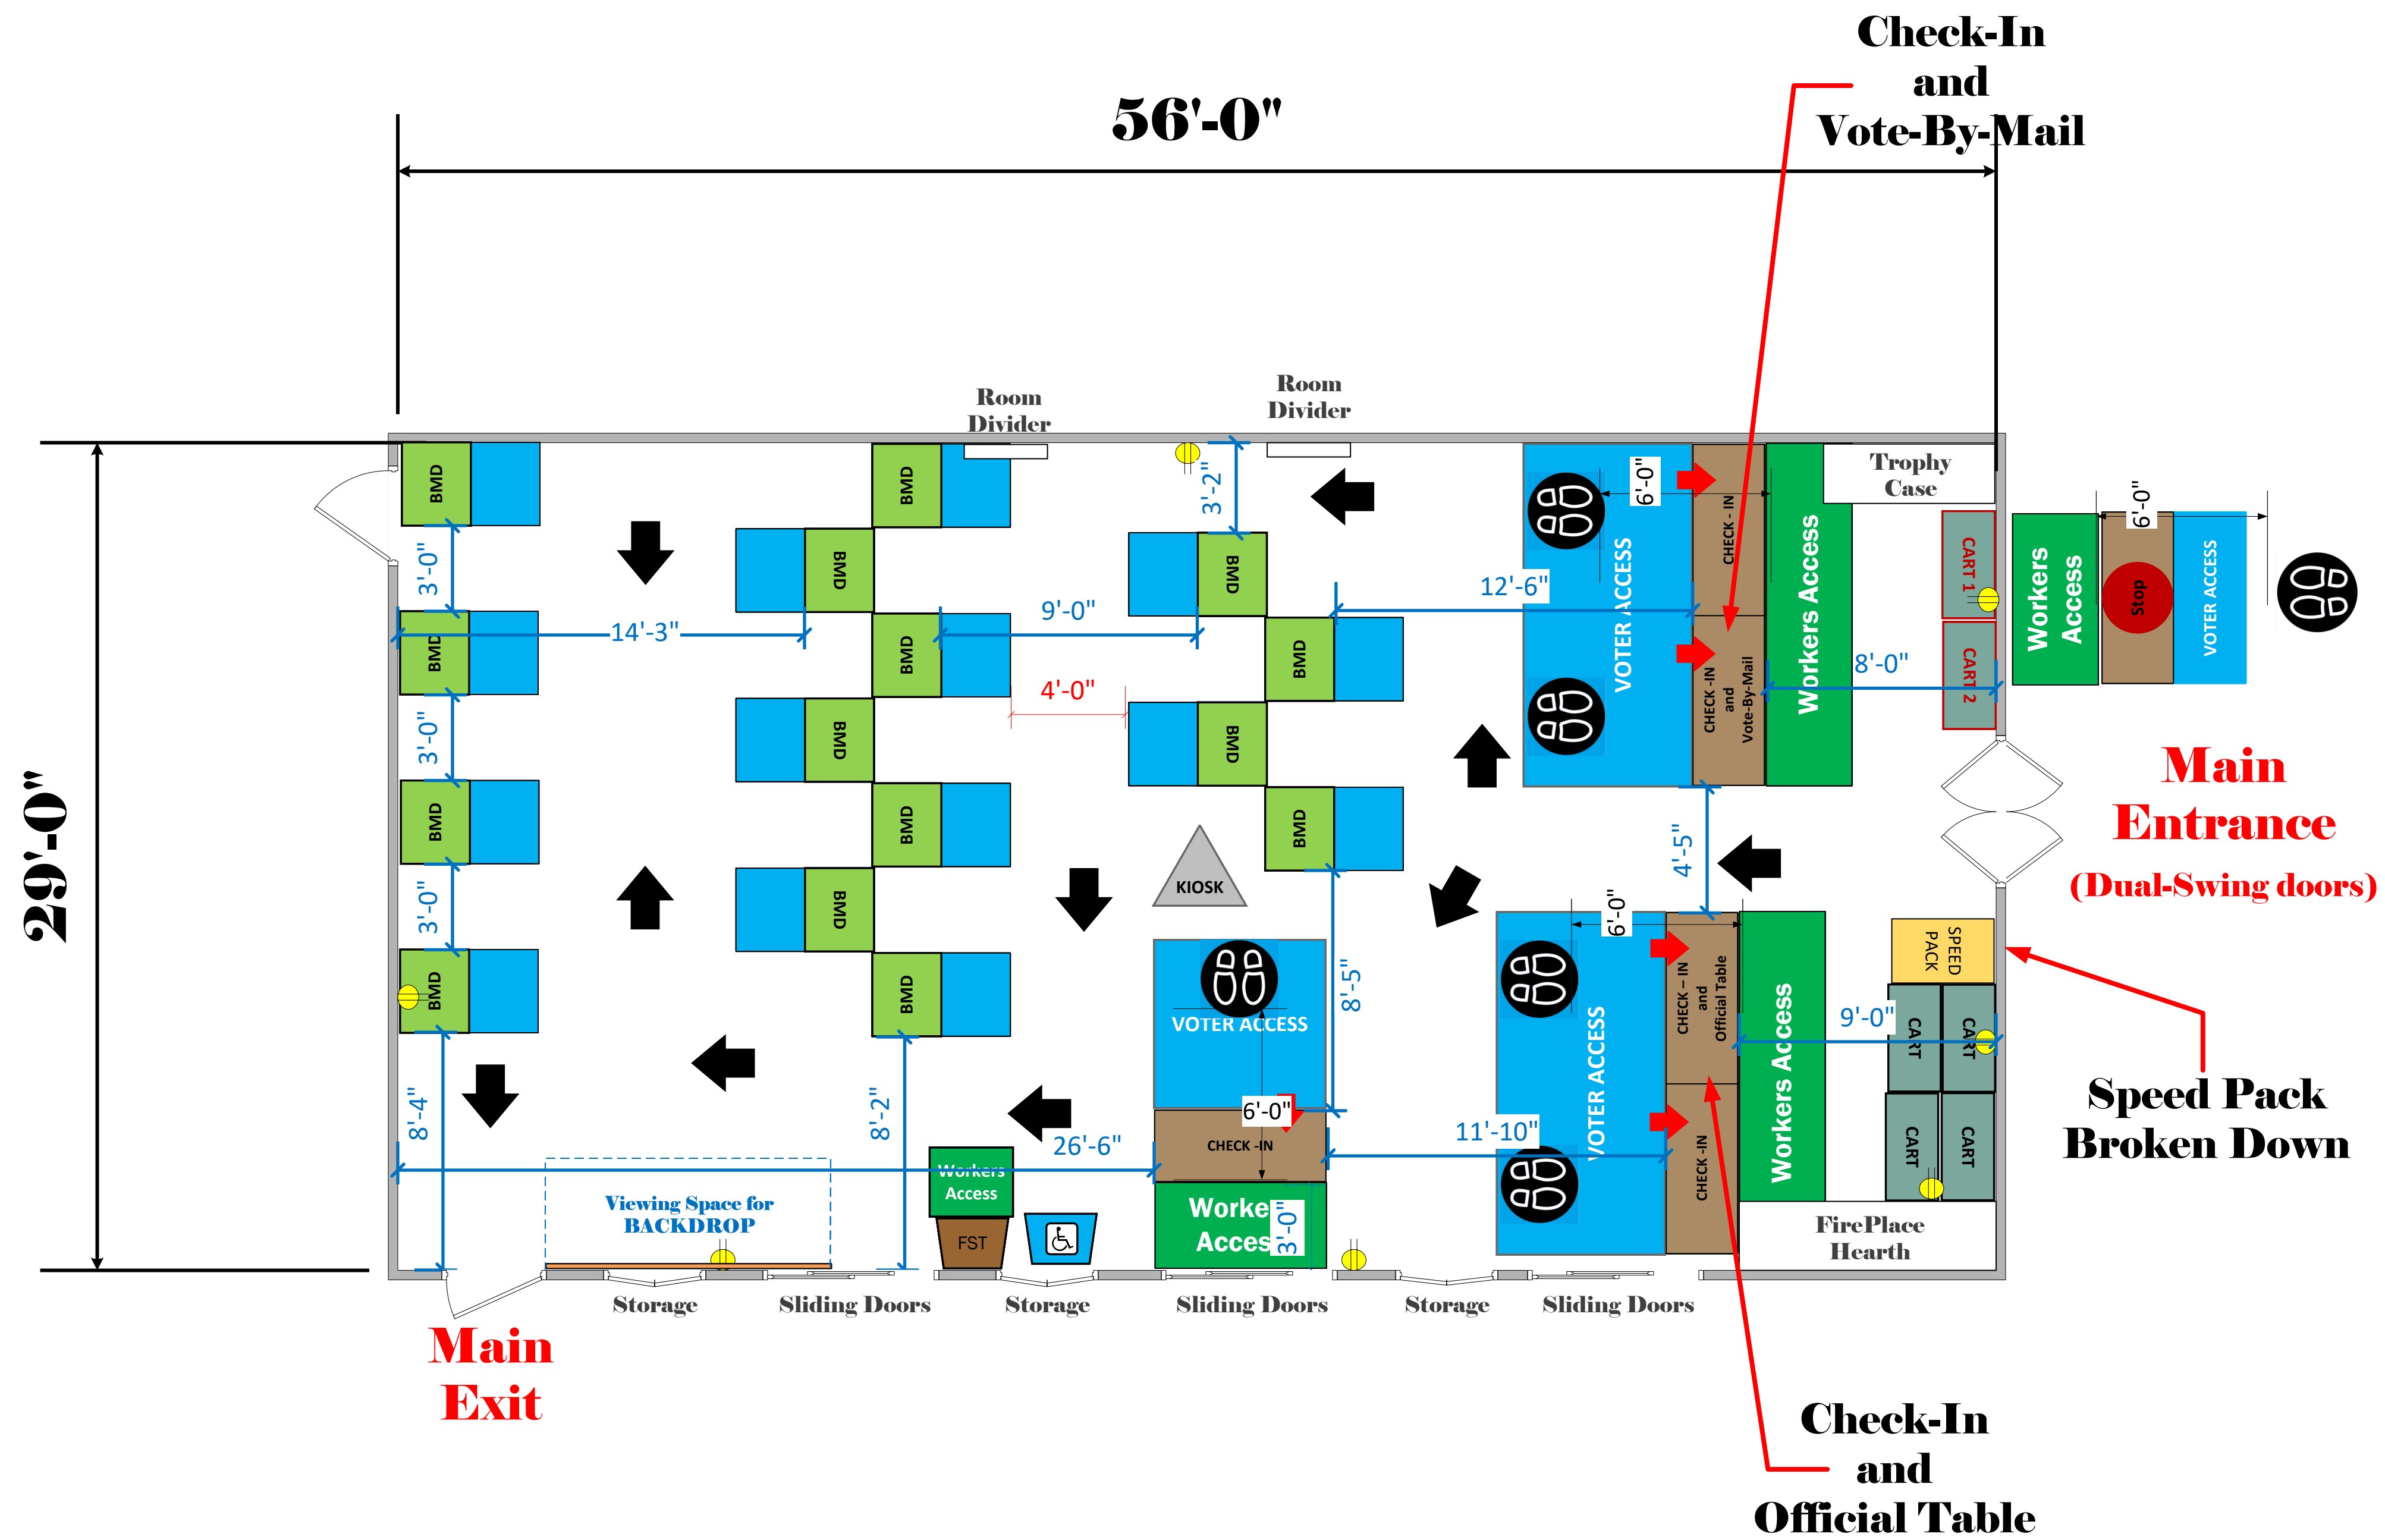

Fellowship Hall

(1,624 Sq. Ft.)

N

LEGEND

Room Size	Dimension: 56' x 29'	Sq. Ft.: 1,624'
EPB	Primary:	Secondary:
BMD	Total: 15	Actual:
Circuits	Total:	Usable:
Floor Decals		
BALLOT MARKING DEVICE		
CHECK IN TABLE		
BMD CART		
BACKDROP		
KIOSK		
POWER OUTLET		
PROTRUDING OBJECT		
ROUTER		
POWER CORDS		

**Lutheran Church
of the Master
VC ID# 6343**

SCALE	1: 48
DRAWN BY	David Chaparro