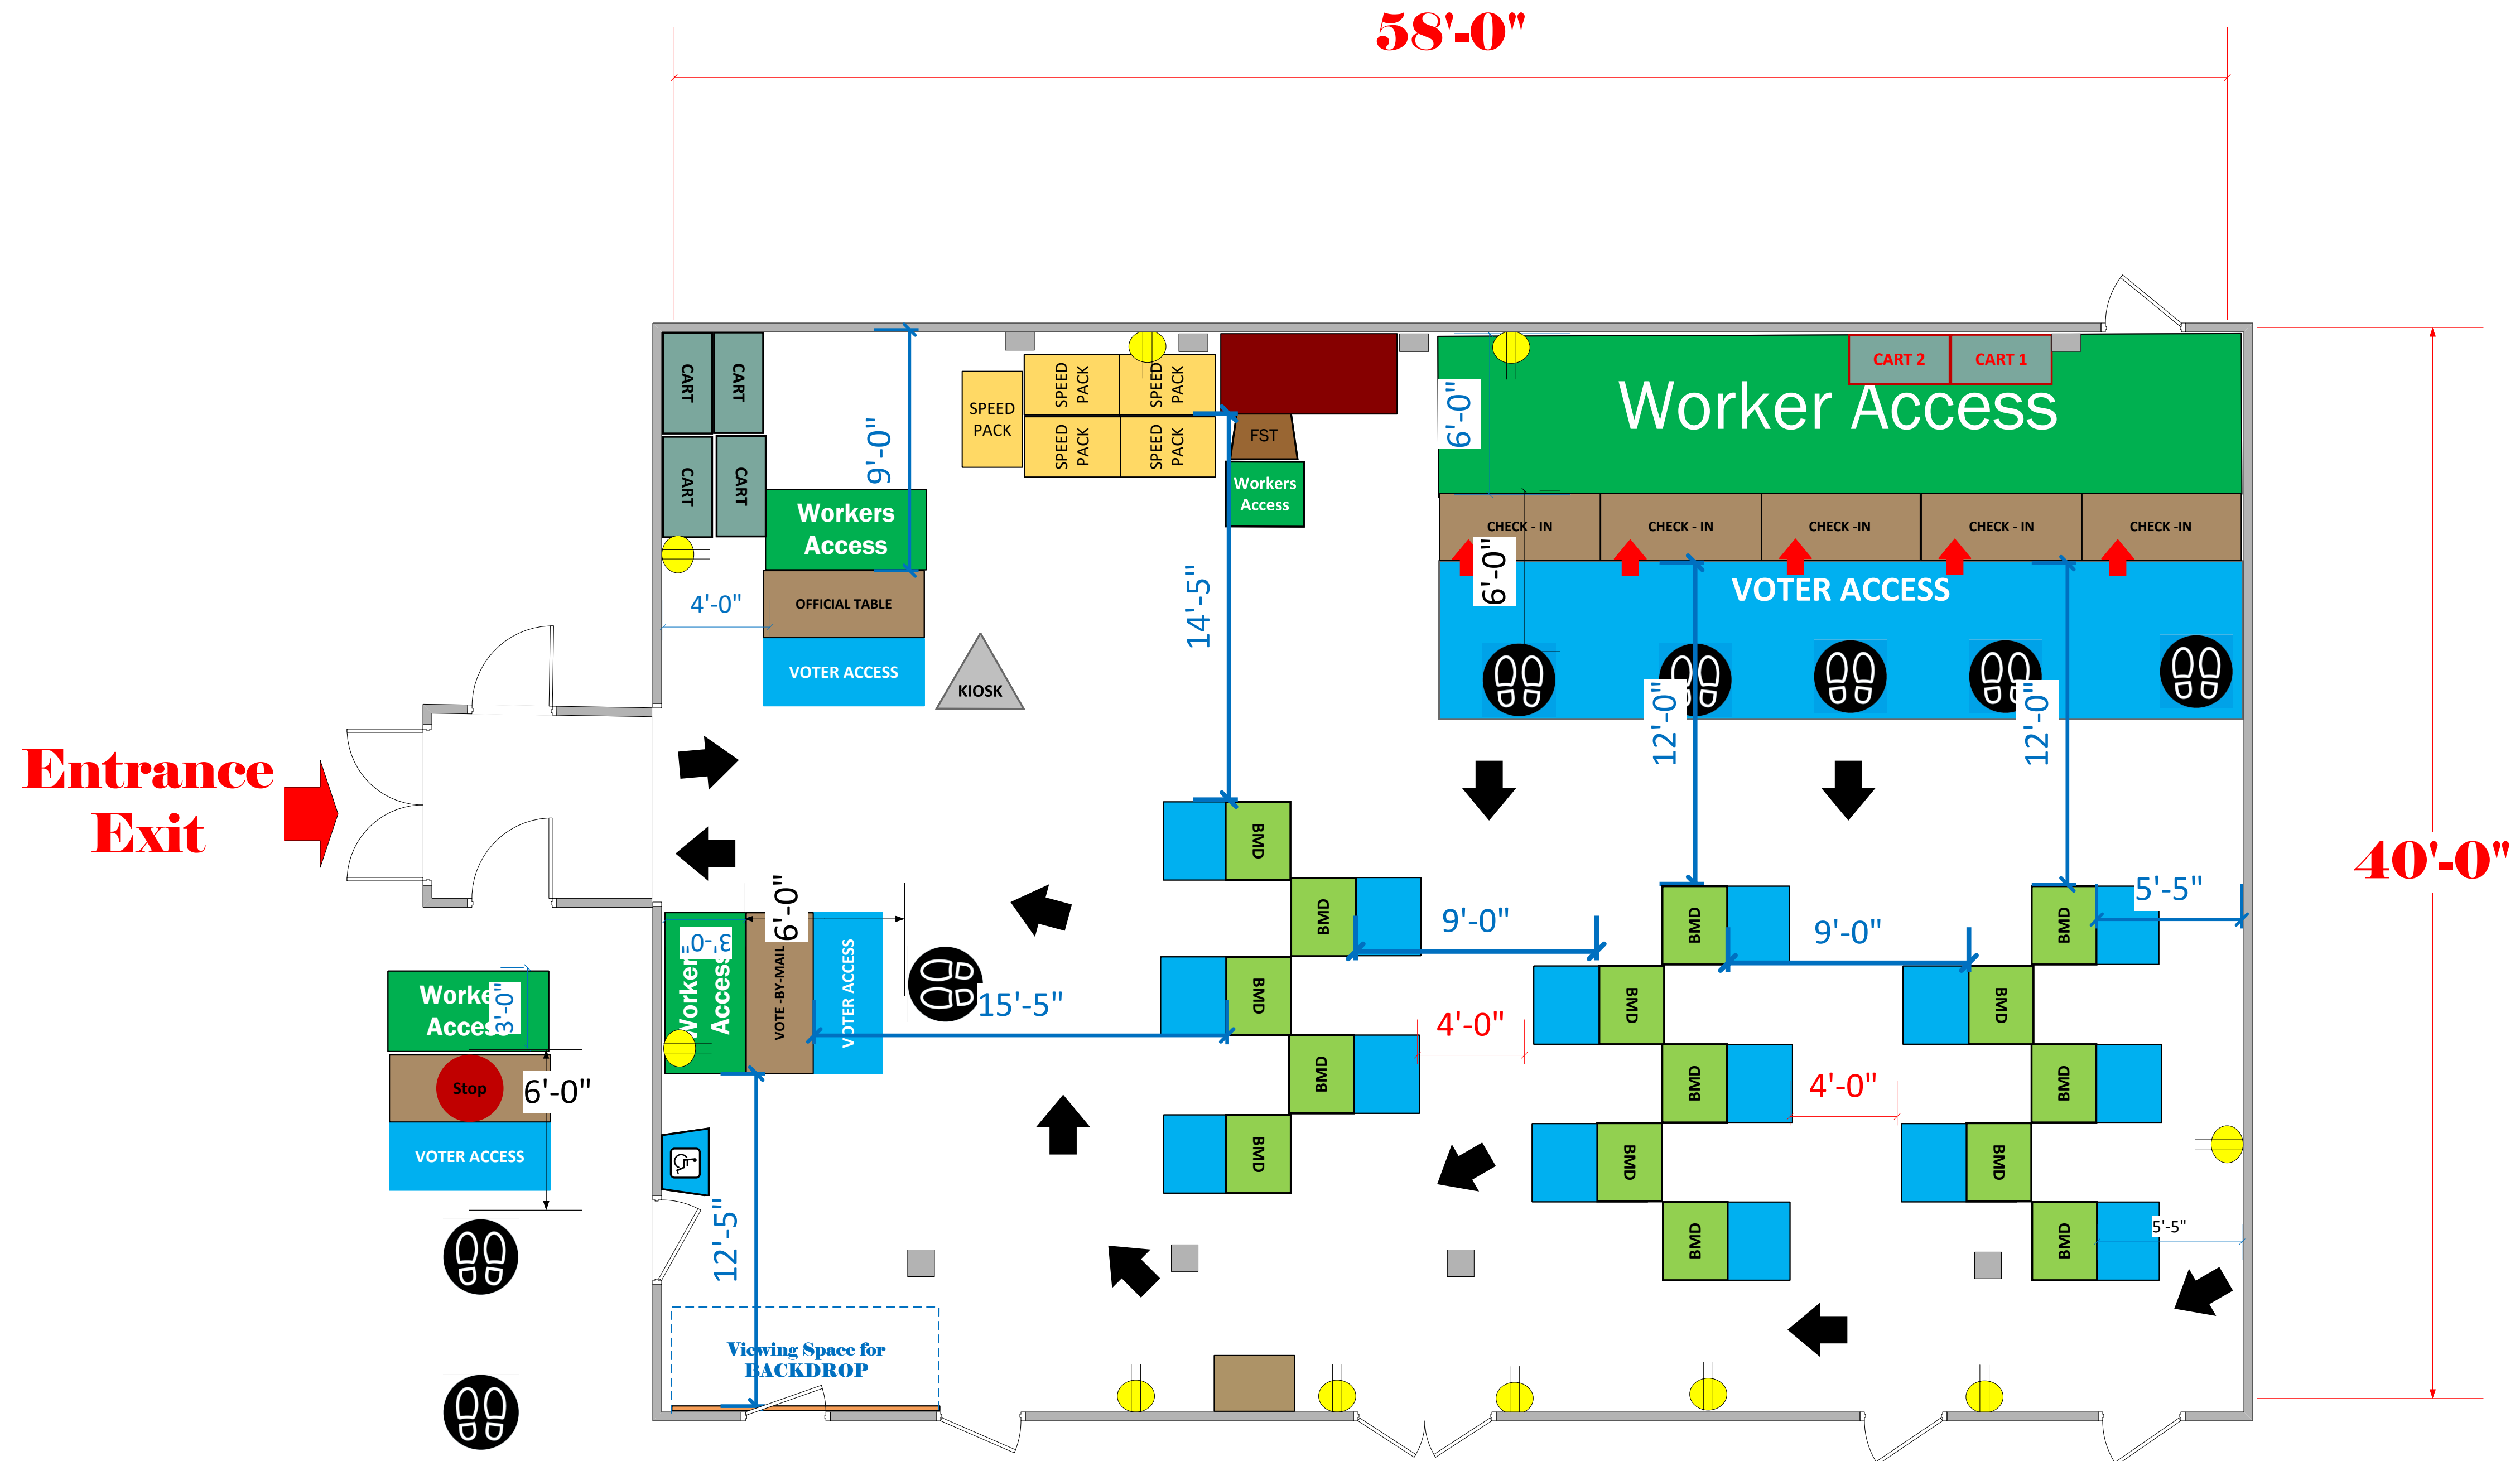

Gymnasium (1,833 Sq. Ft.)

LEGEND

Room Size	Dimension: 58' x 40'	Sq. Ft: 2320
EPB	Primary:	Secondary:
BMD	Total: 15	Actual: 15
Circuits	Total:	Usable:
Floor Decals		
BALLOT MARKING DEVICE		
CHECK IN TABLE		
BMD CART		
BACKDROP		
KIOSK		
POWER OUTLET		
PROTRUDING OBJECT		
ROUTER		
POWER CORDS		

**Emery Park
VCID 6363**

SCALE	1: 48
DRAWN BY	Ryan Rivas