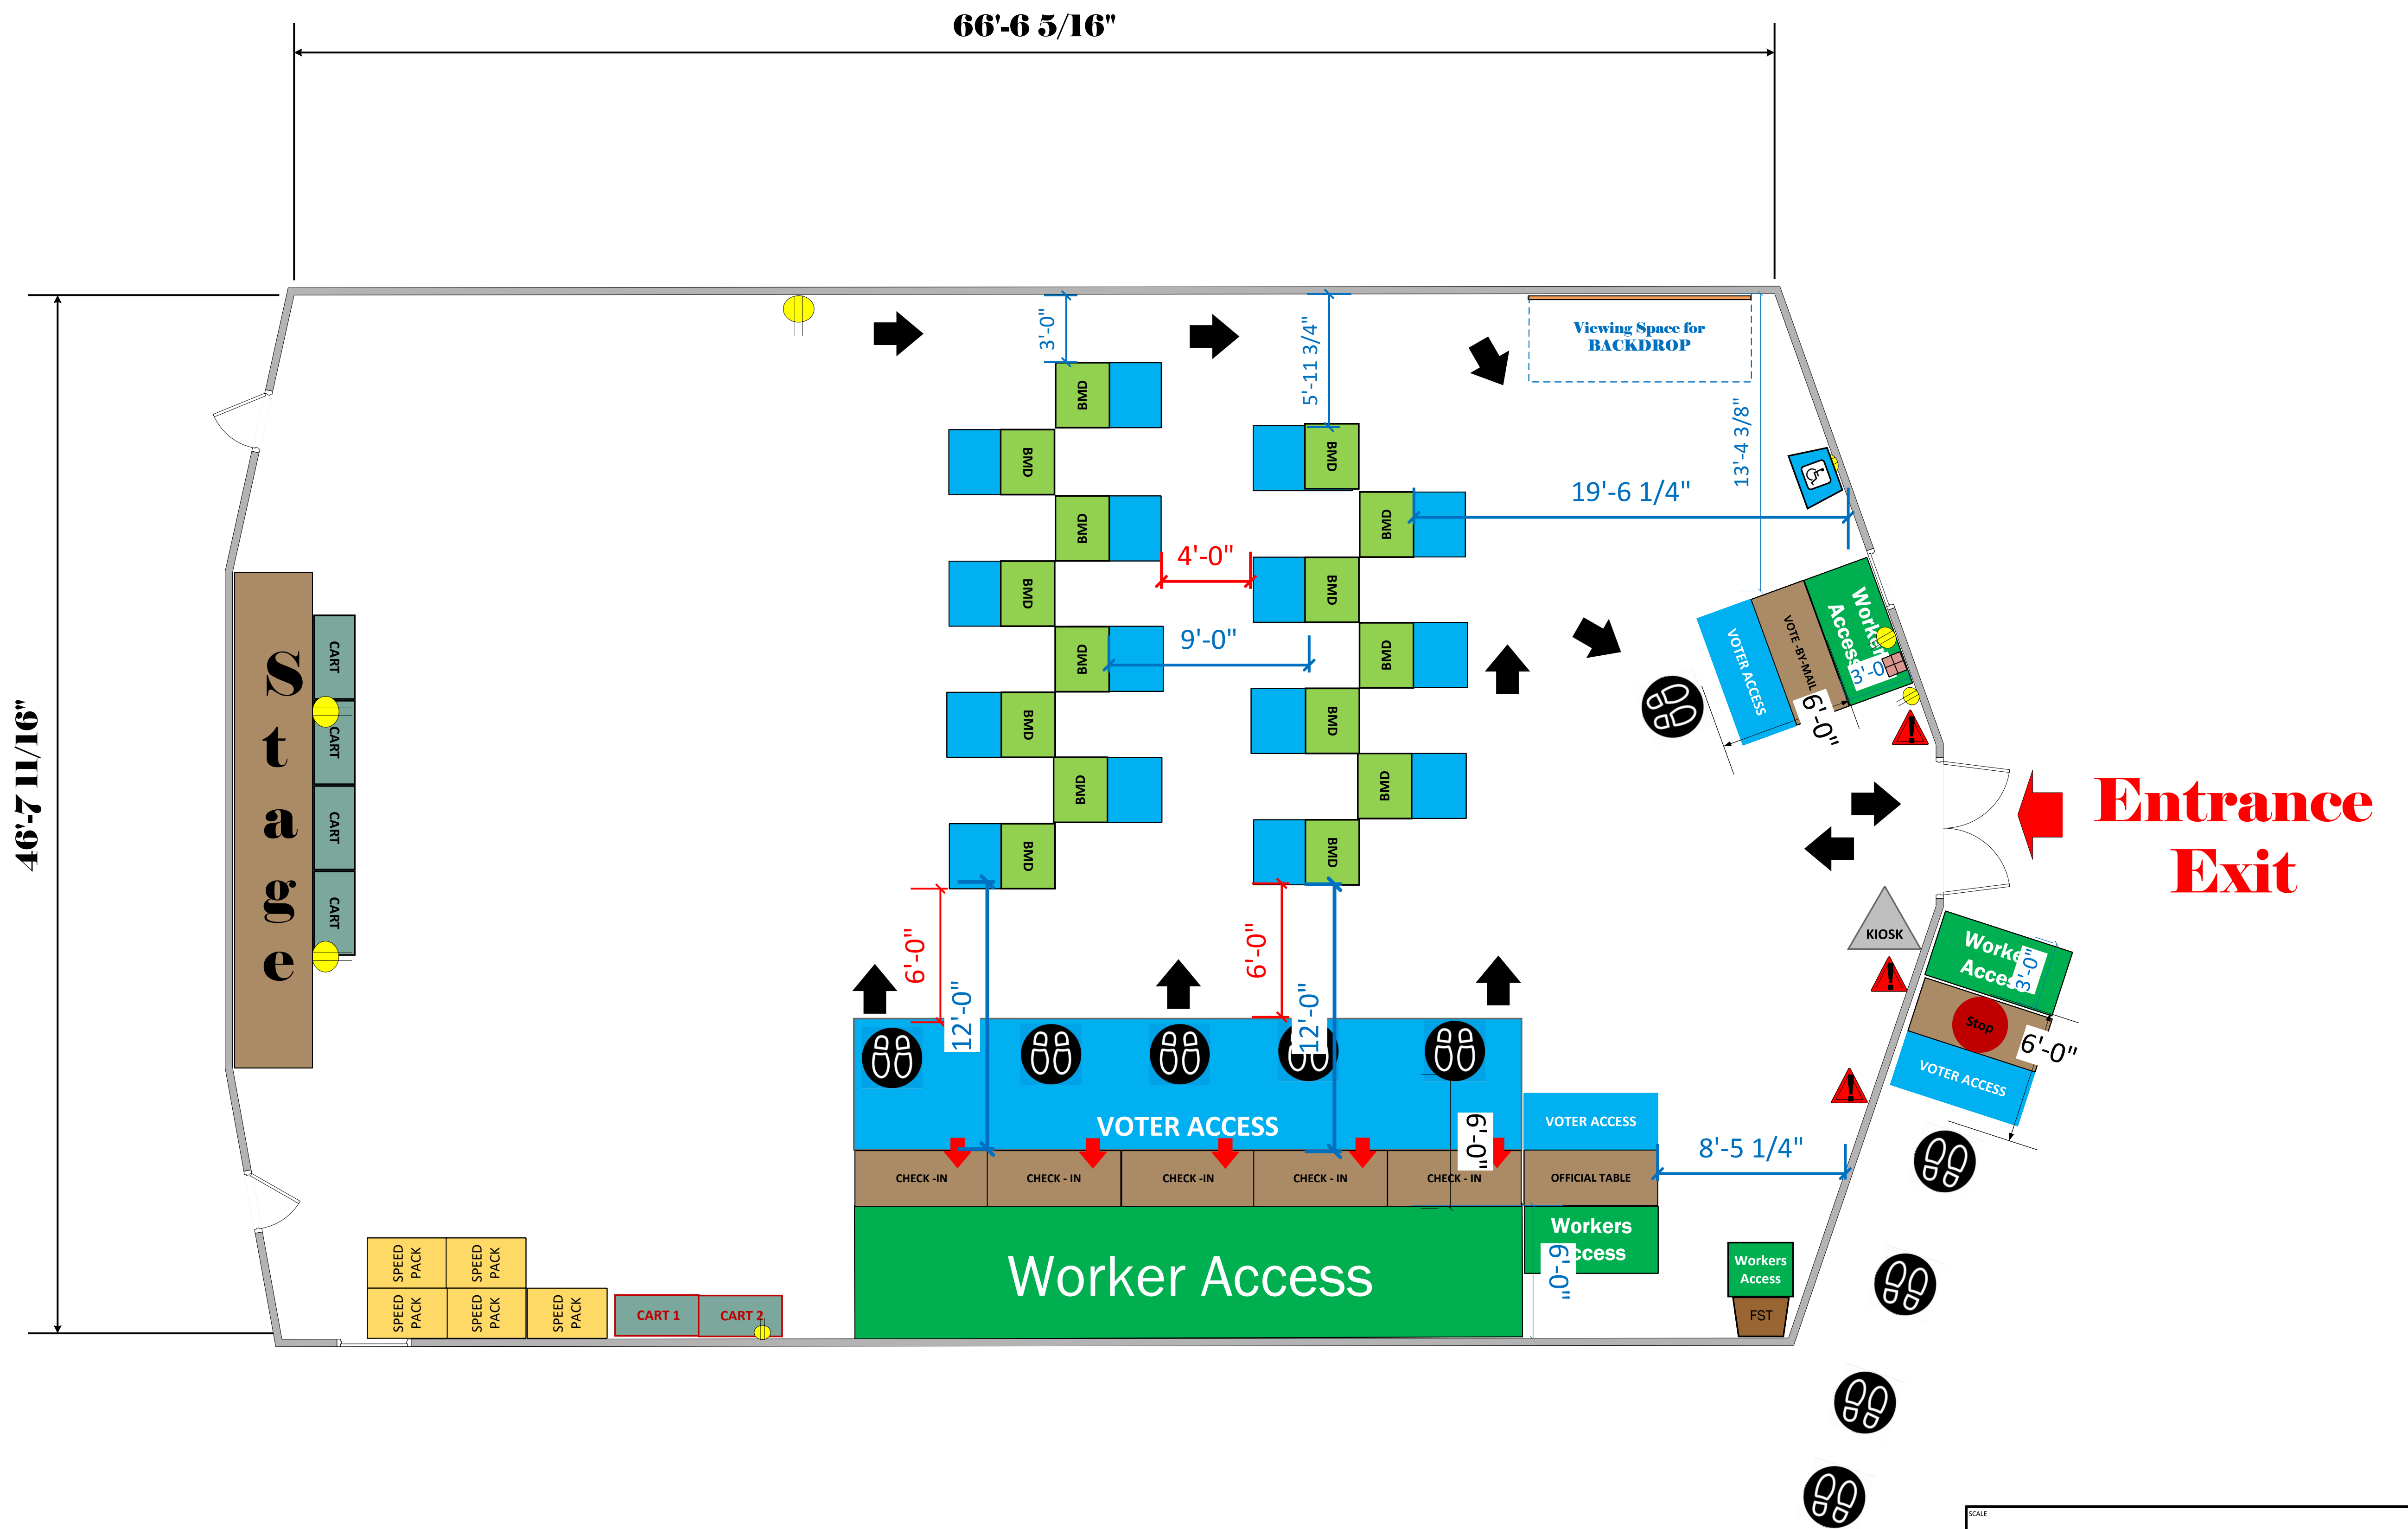

Auditorium (3'097 Sq Ft)

LEGEND

Room Size	Dimension: 46'x66'	Sq. Ft: 3097
EPB	Primary:	Secondary:
BMD	Total: 15	Actual: 15
Circuits	Total:	Usable:
Floor Decals		
BALLOT MARKING DEVICE		
CHECK IN TABLE		
BMD CART		
BACKDROP		
KIOSK		
POWER OUTLET		
PROTRUDING OBJECT		
ROUTER		
POWER CORDS		

Castelar Elementary
VC ID # 6404

SCALE	1:48
DRAWN BY	Ryan Rivas