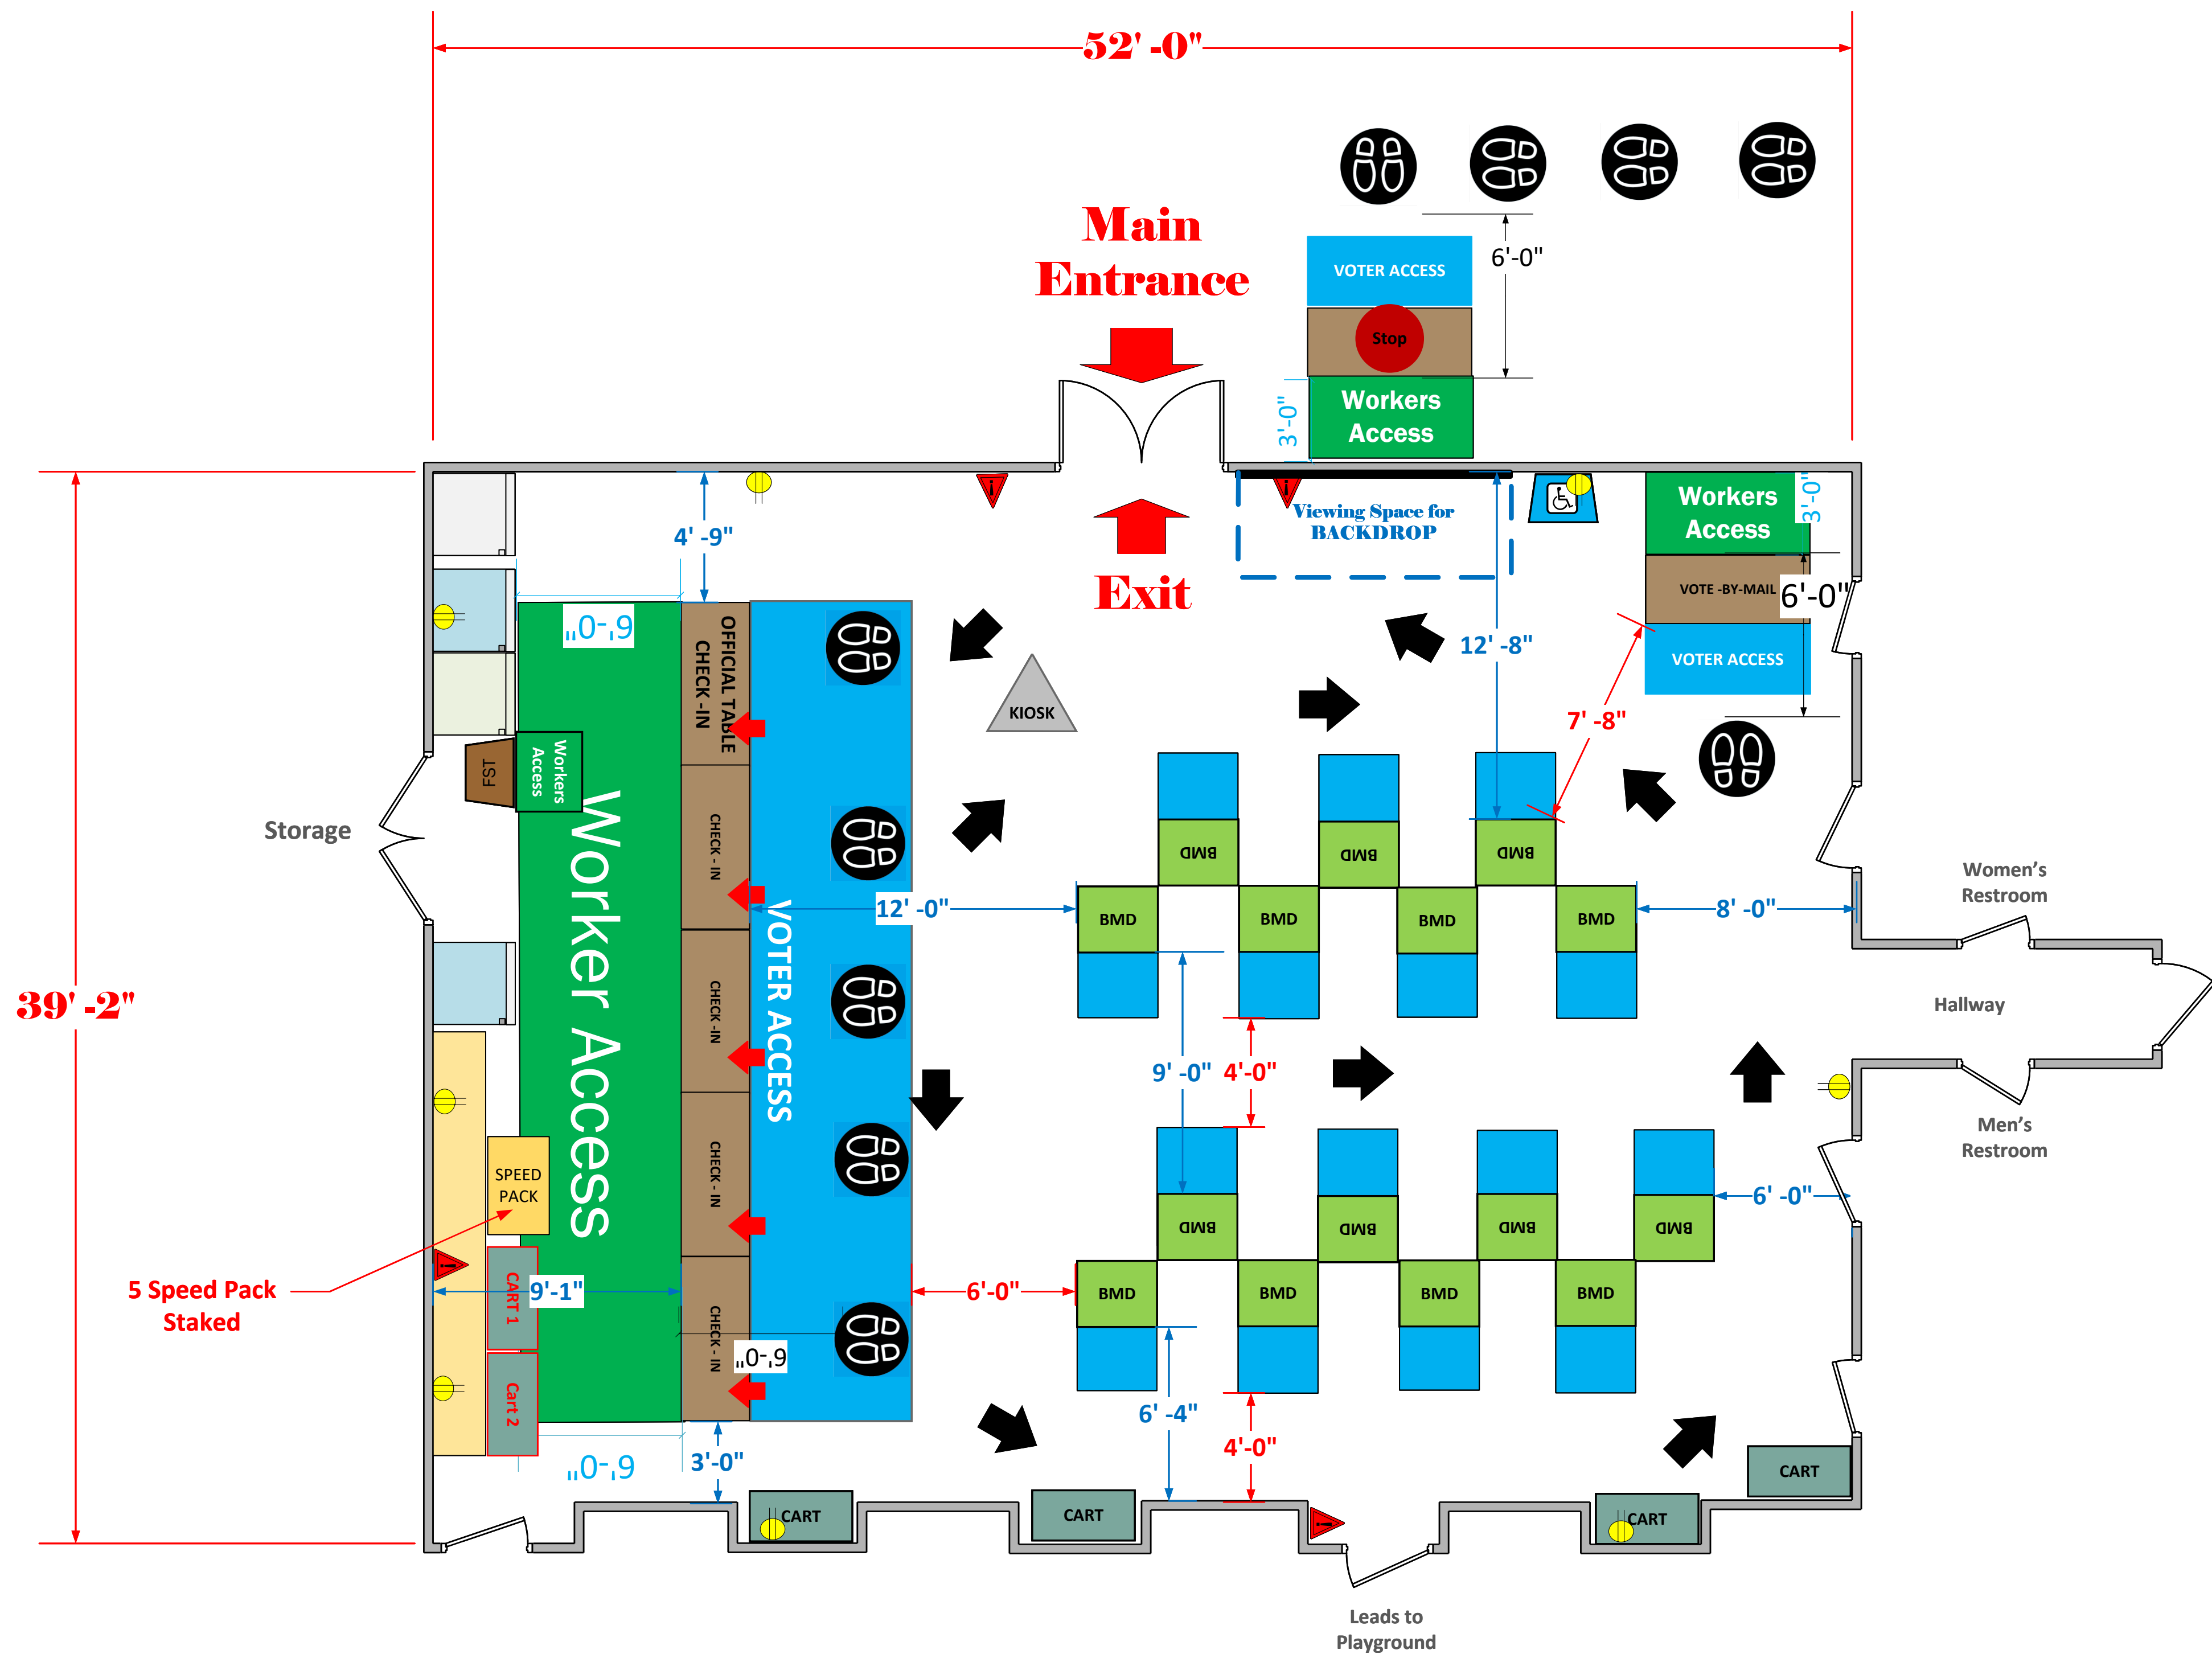

Dining Room (2,028 Sq Ft)

LEGEND

Room Size	Dimension: 39' x 52'	Sq. Ft: 2,028
EPB	Primary: 5	Secondary: Pending
BMD	Total: 15	Actual: 15
Circuits	Total: Pending	Usable: Pending
Floor Decals		
BALLOT MARKING DEVICE		
CHECK IN TABLE		
BMD CART		
BACKDROP		
KIOSK		
POWER OUTLET		
PROTRUDING OBJECT		
ROUTER		
POWER CORDS		

TITLE
**Tenrikyo Mission HQ in
America VC # 6405**

SCALE	1: 48
DRAWN BY	Roy Welch