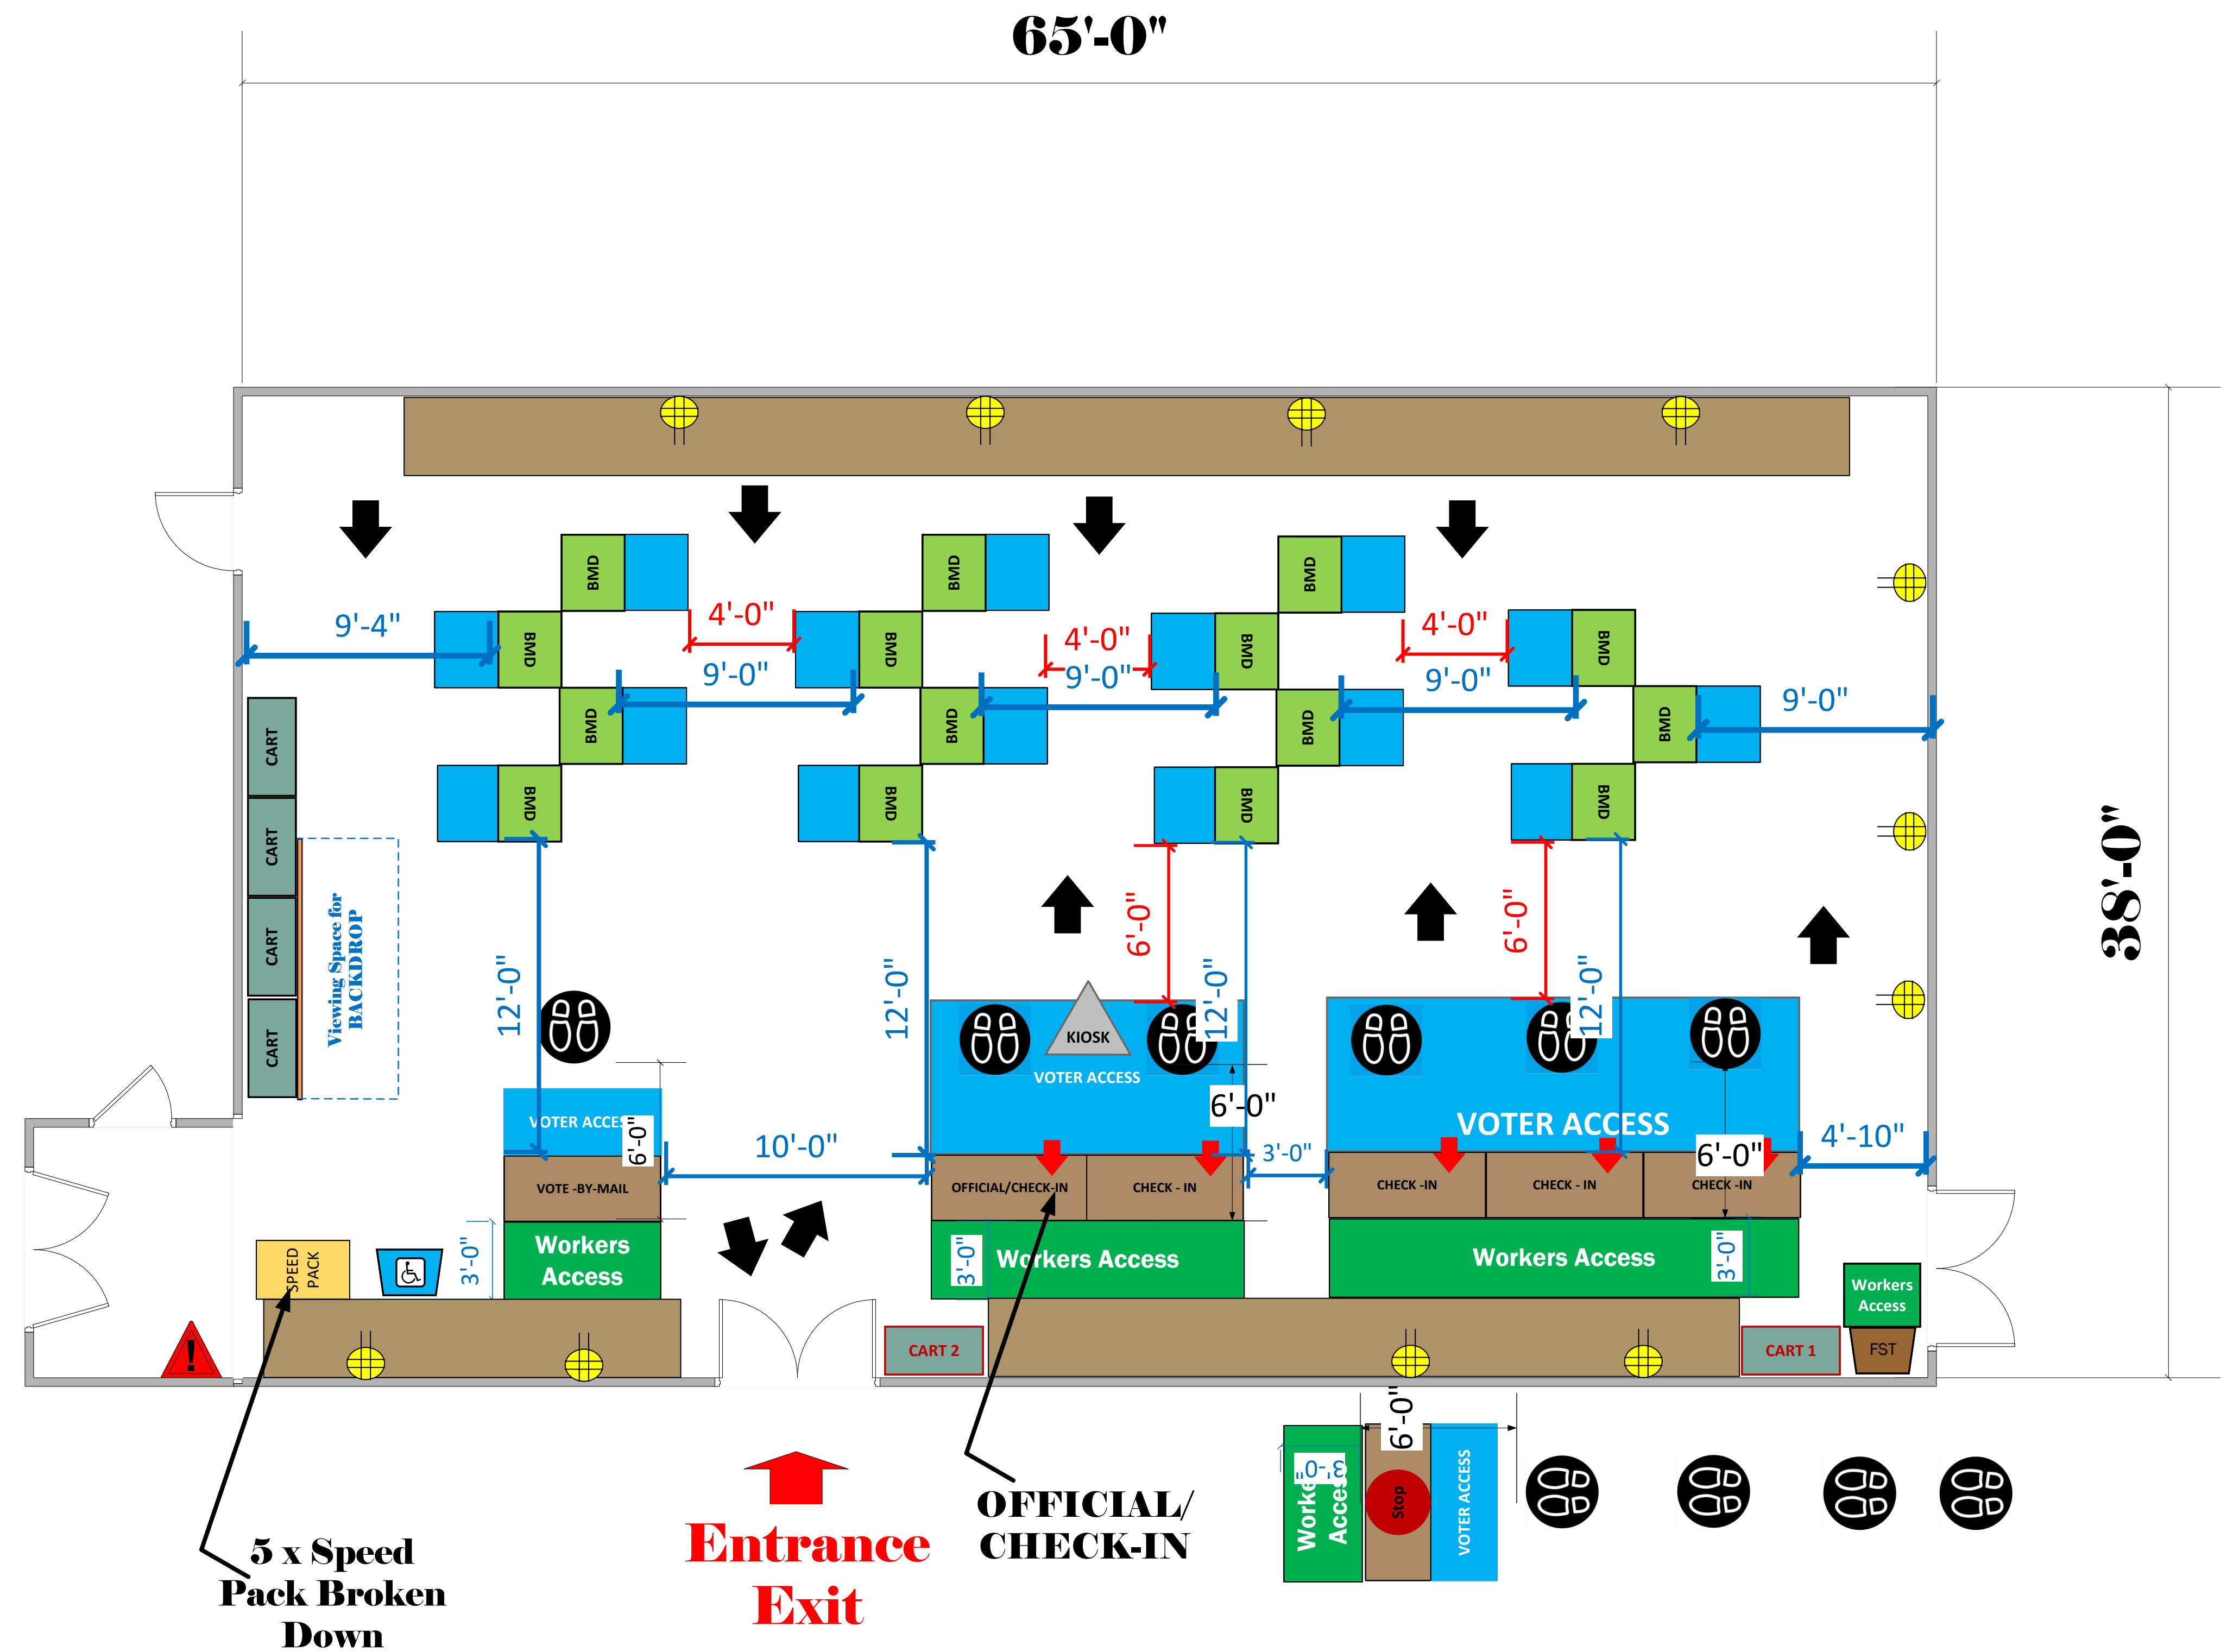

Hall

(1,829 Sq Ft)

LEGEND

Room Size	Dimension: 38'x65'	Sq. Ft: 1829
EPB	Primary:	Secondary:
BMD	Total: 15	Actual: 15
Circuits	Total:	Usable:
Floor Decals	⊗	
BALLOT MARKING DEVICE	BMD	
CHECK IN TABLE	CHECK - IN	
BMD CART	CART	
BACKDROP	Viewing Space for BACKDROP	
KIOSK	KIOSK	
POWER OUTLET	⦿	
PROTRUDING OBJECT	⚠	
ROUTER	R	
POWER CORDS	---	

TITLE

St. Matthews Roman Catholic Church VC ID # 6406

SCALE: 1:48

DRAWN BY: Ryan Rivas