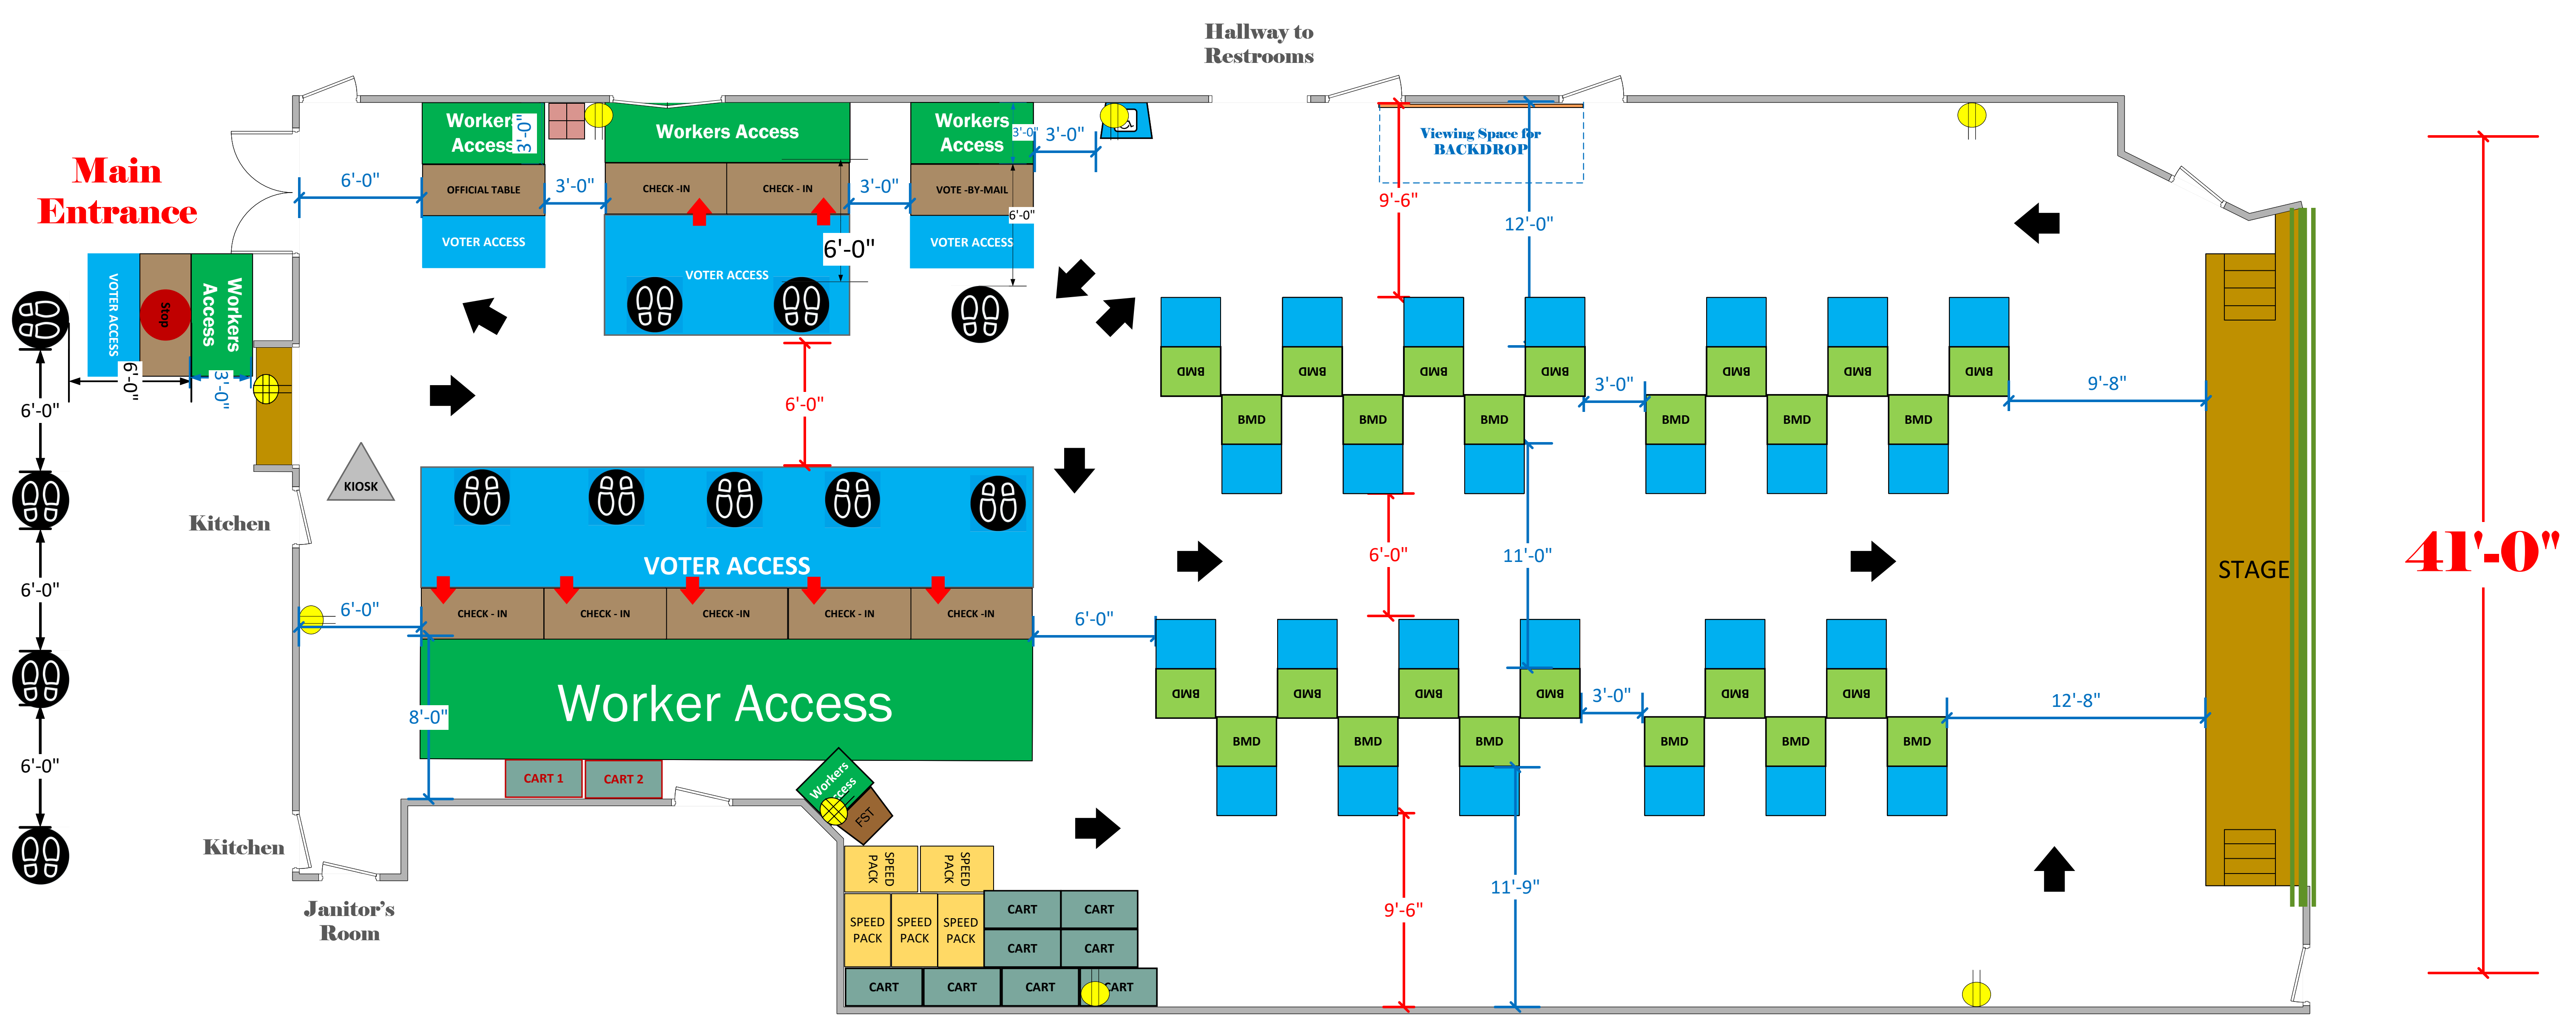

Dougherty Hall (3870 Sq. Ft)

93'-0"

41'-0"

LEGEND

Room Size	Dimension: 93' x 41'	Sq. Ft: 3856
EPB	Primary: 7	Secondary:
BMD	Total: 25	Actual:
Circuits	Total:	Usable:
Floor Decals		
BALLOT MARKING DEVICE		
CHECK IN TABLE		
BMD CART		
BACKDROP		
KIOSK		
POWER OUTLET		
PROTRUDING OBJECT		
ROUTER		
POWER CORDS		

TITLE
Covina United Methodist Church
VCID# 6623

SCALE
 1: 48
 DRAWN BY
Cassandra Stipes