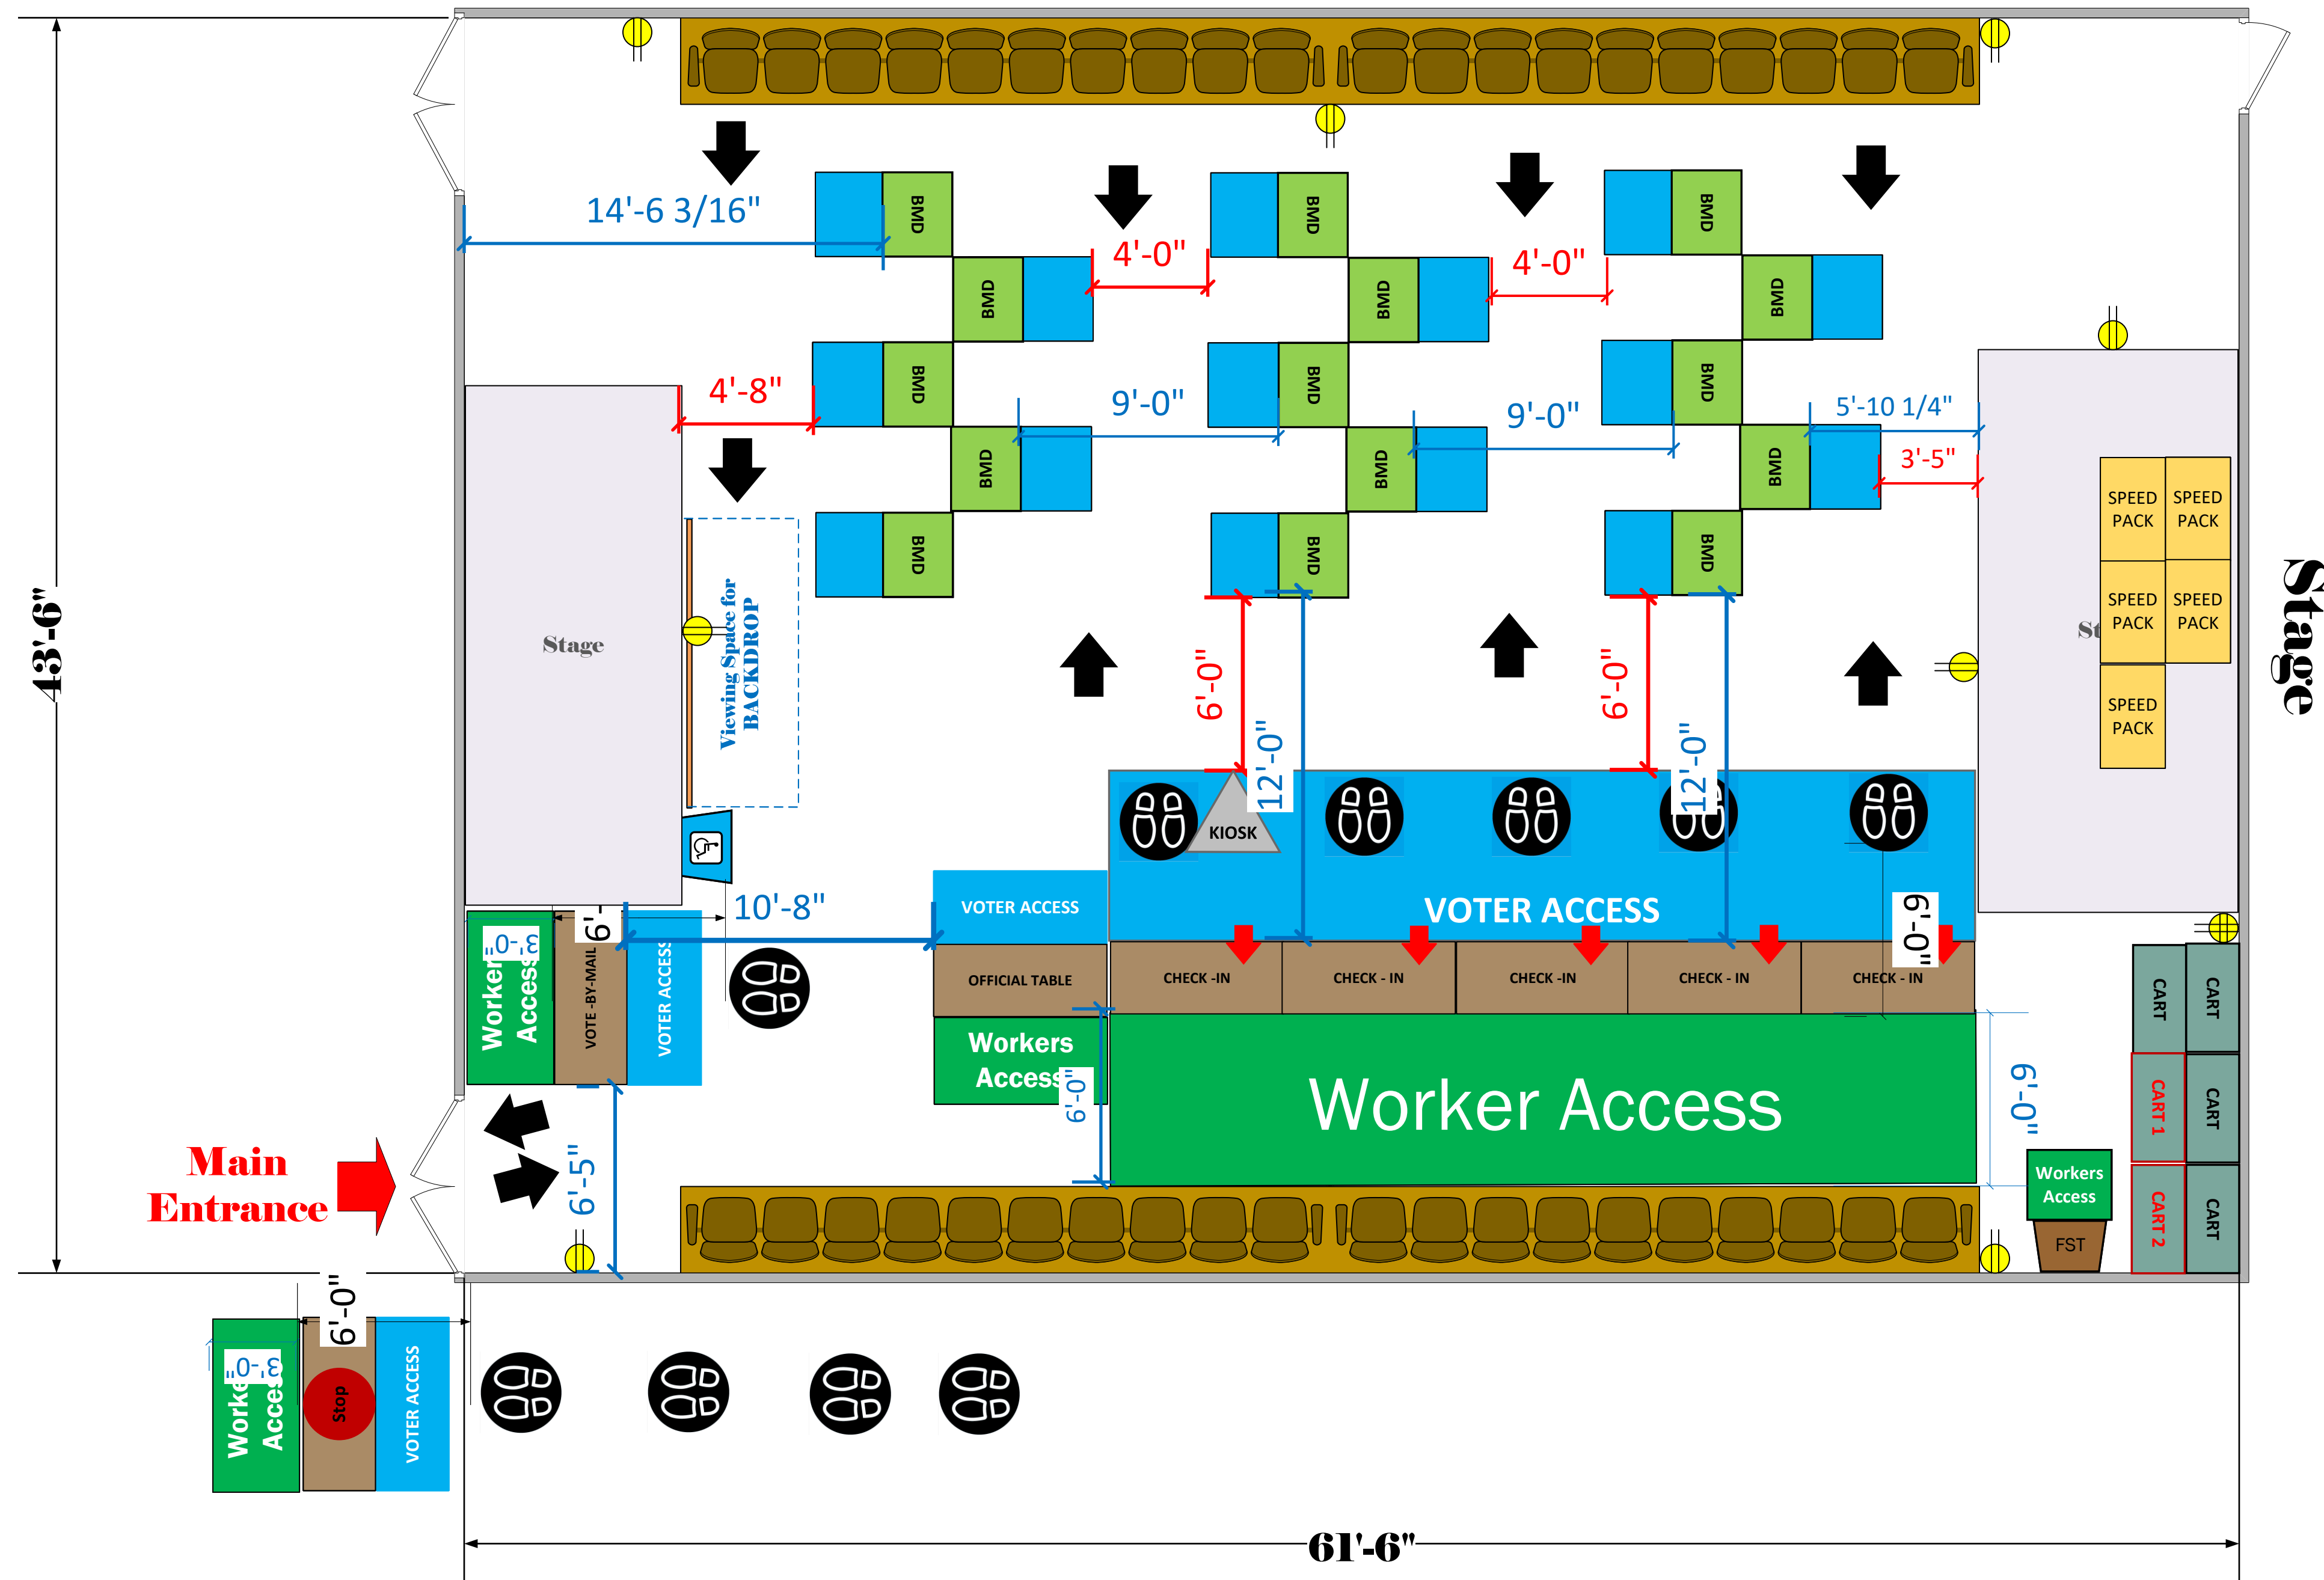

Meeting Hall (2659 Sq. Ft)

LEGEND

Room Size	Dimension: 43'x 61'	Sq. Ft: 2659
EPB	Primary:	Secondary:
BMD	Total: 15	Actual: 15
Circuits	Total:	Usable:
Floor Decals		
BALLOT MARKING DEVICE		
CHECK IN TABLE		
BMD CART		
BACKDROP		
KIOSK		
POWER OUTLET		
PROTRUDING OBJECT		
ROUTER		
POWER CORDS		

IOOF Bellflower Lodge 463
VC ID # 6627

SCALE	1: 48
DRAWN BY	Ryan Rivas