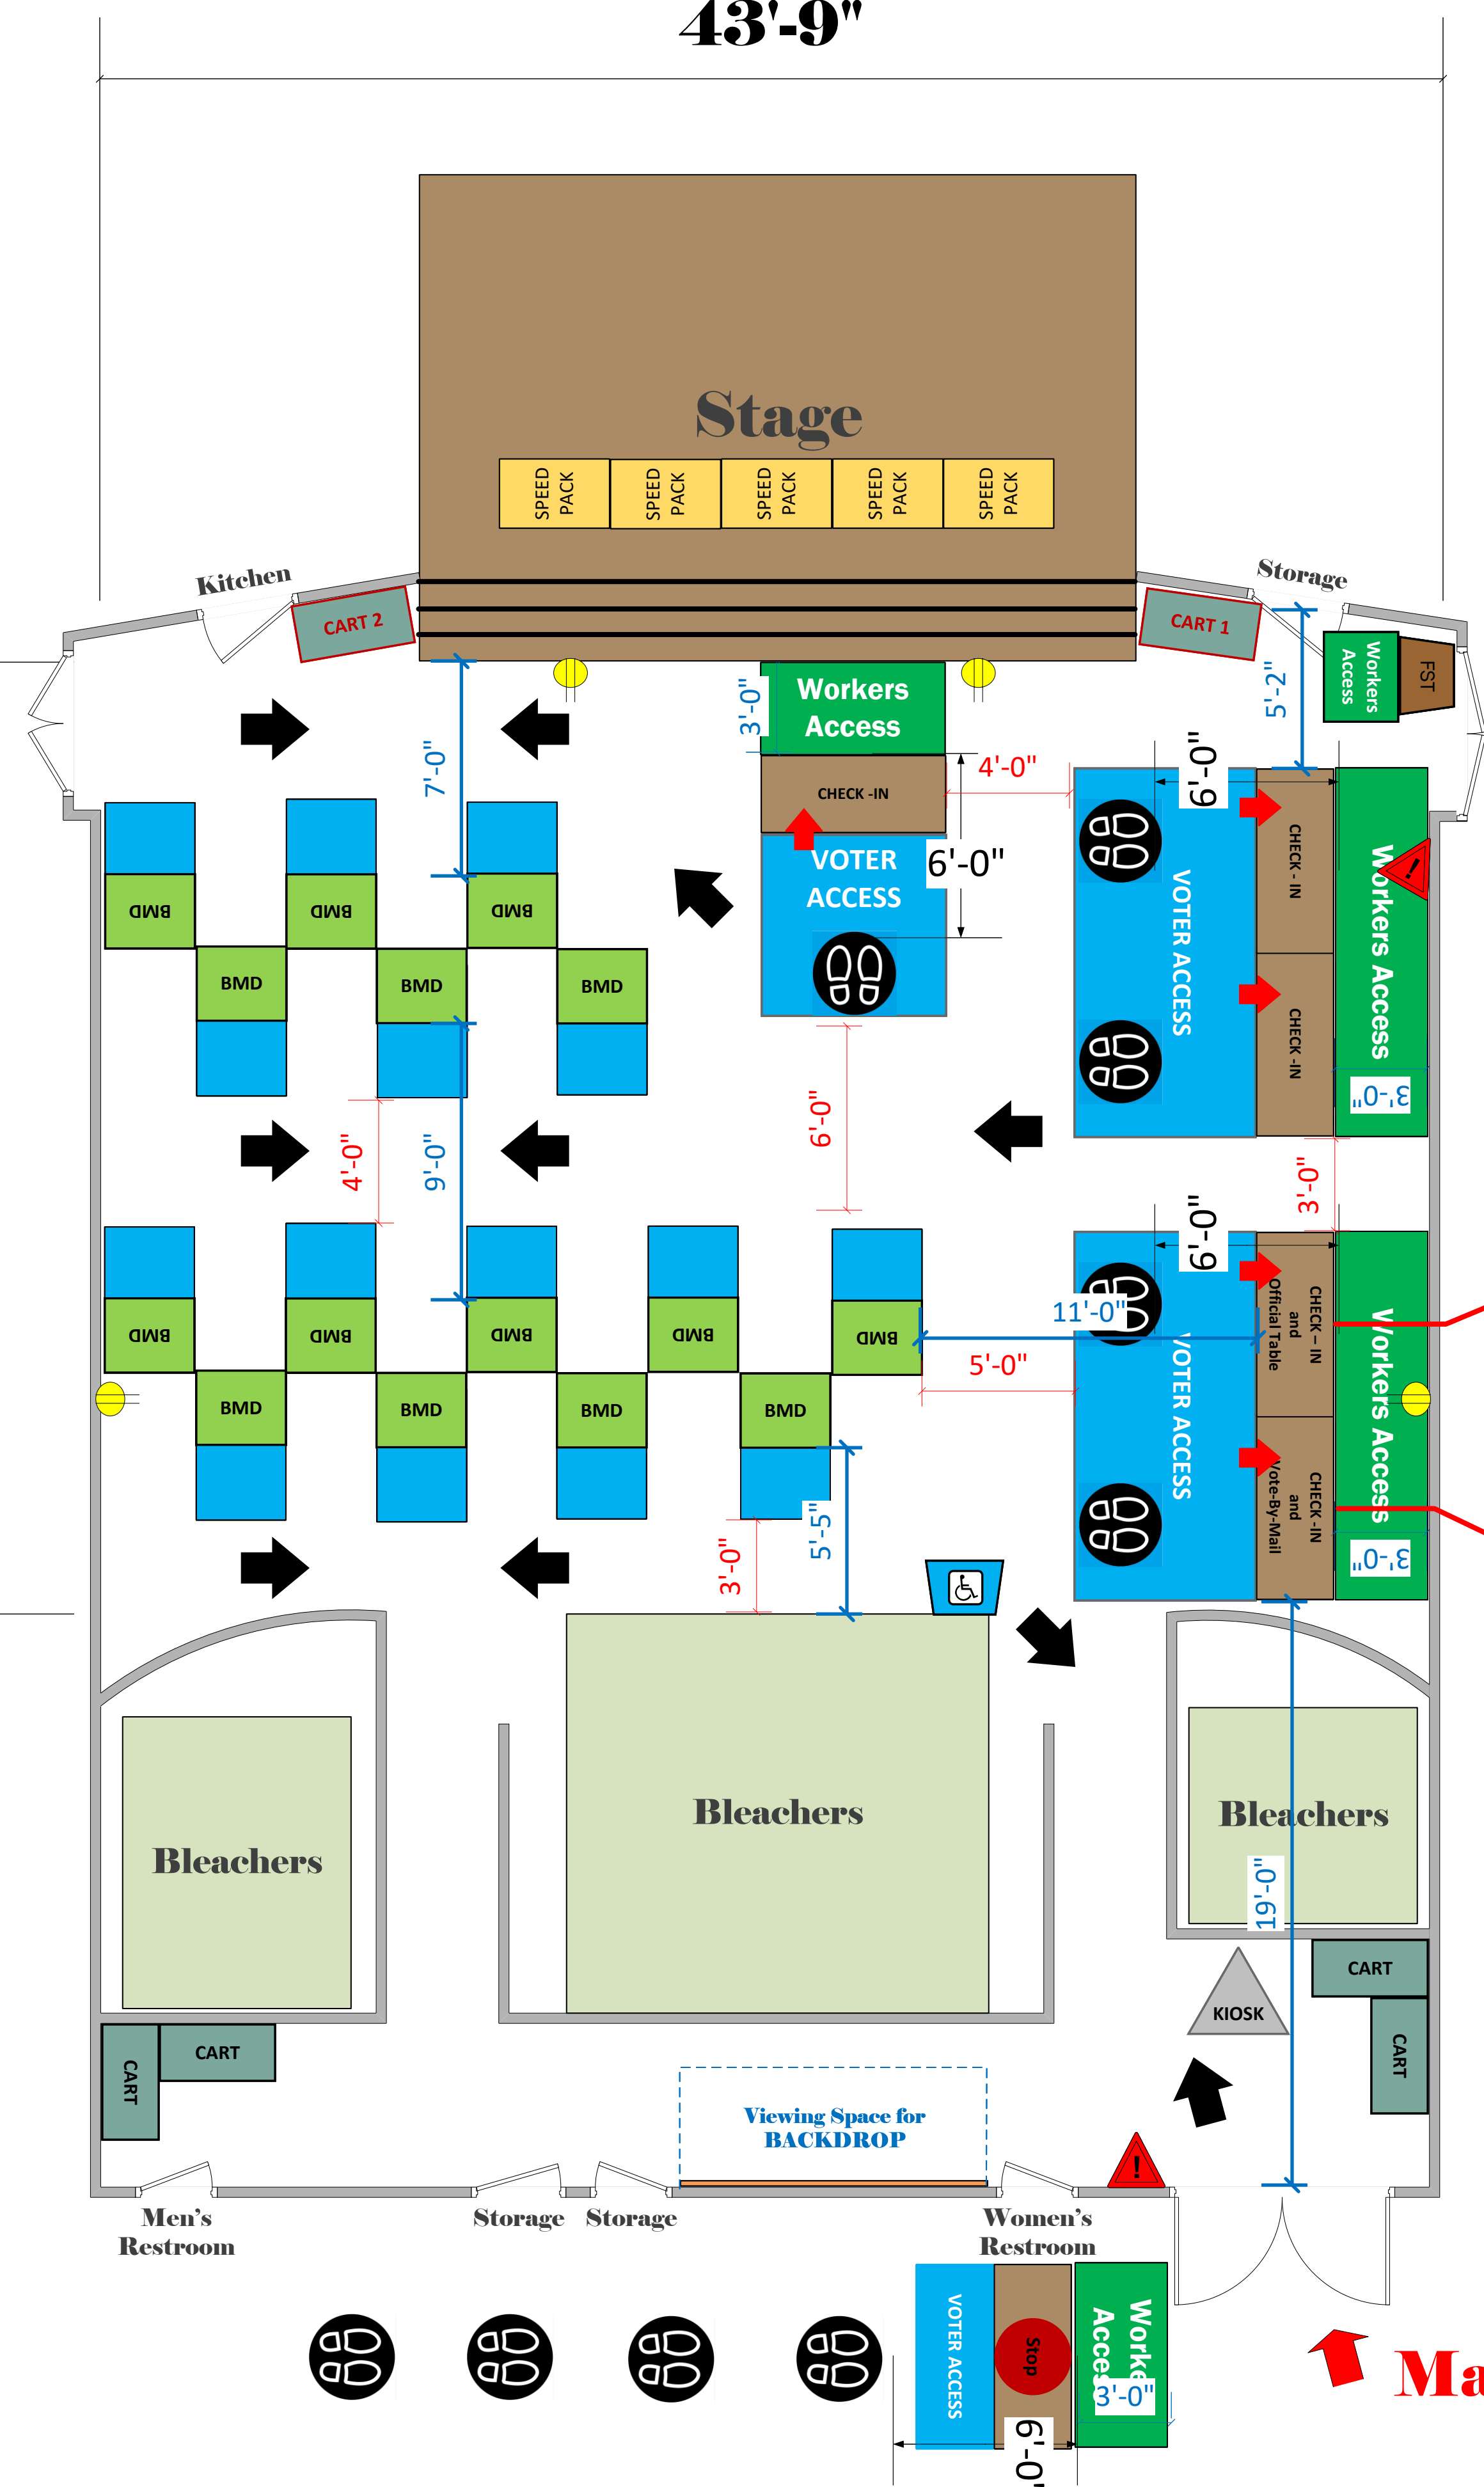

MPR Auditorium (1,356 Usable Sq. Ft.)

LEGEND

Room Size	Dimension: 43'9" x 31'	Sq. Ft: 1,356
EPB	Primary:	Secondary:
BMD	Total: 15	Actual:
Circuits	Total:	Usable:
Floor Decals		
BALLOT MARKING DEVICE		
CHECK IN TABLE		
BMD CART		
BACKDROP		
KIOSK		
POWER OUTLET		
PROTRUDING OBJECT		
ROUTER		
POWER CORDS		

31'-0"

43'-9"

Check-In and Official Table

Check-In and Vote-By-Mail

Main Entrance Exit

**Hart Street Elementary
VC ID# 6685**

SCALE	1:48
DRAWN BY	David Chaparro