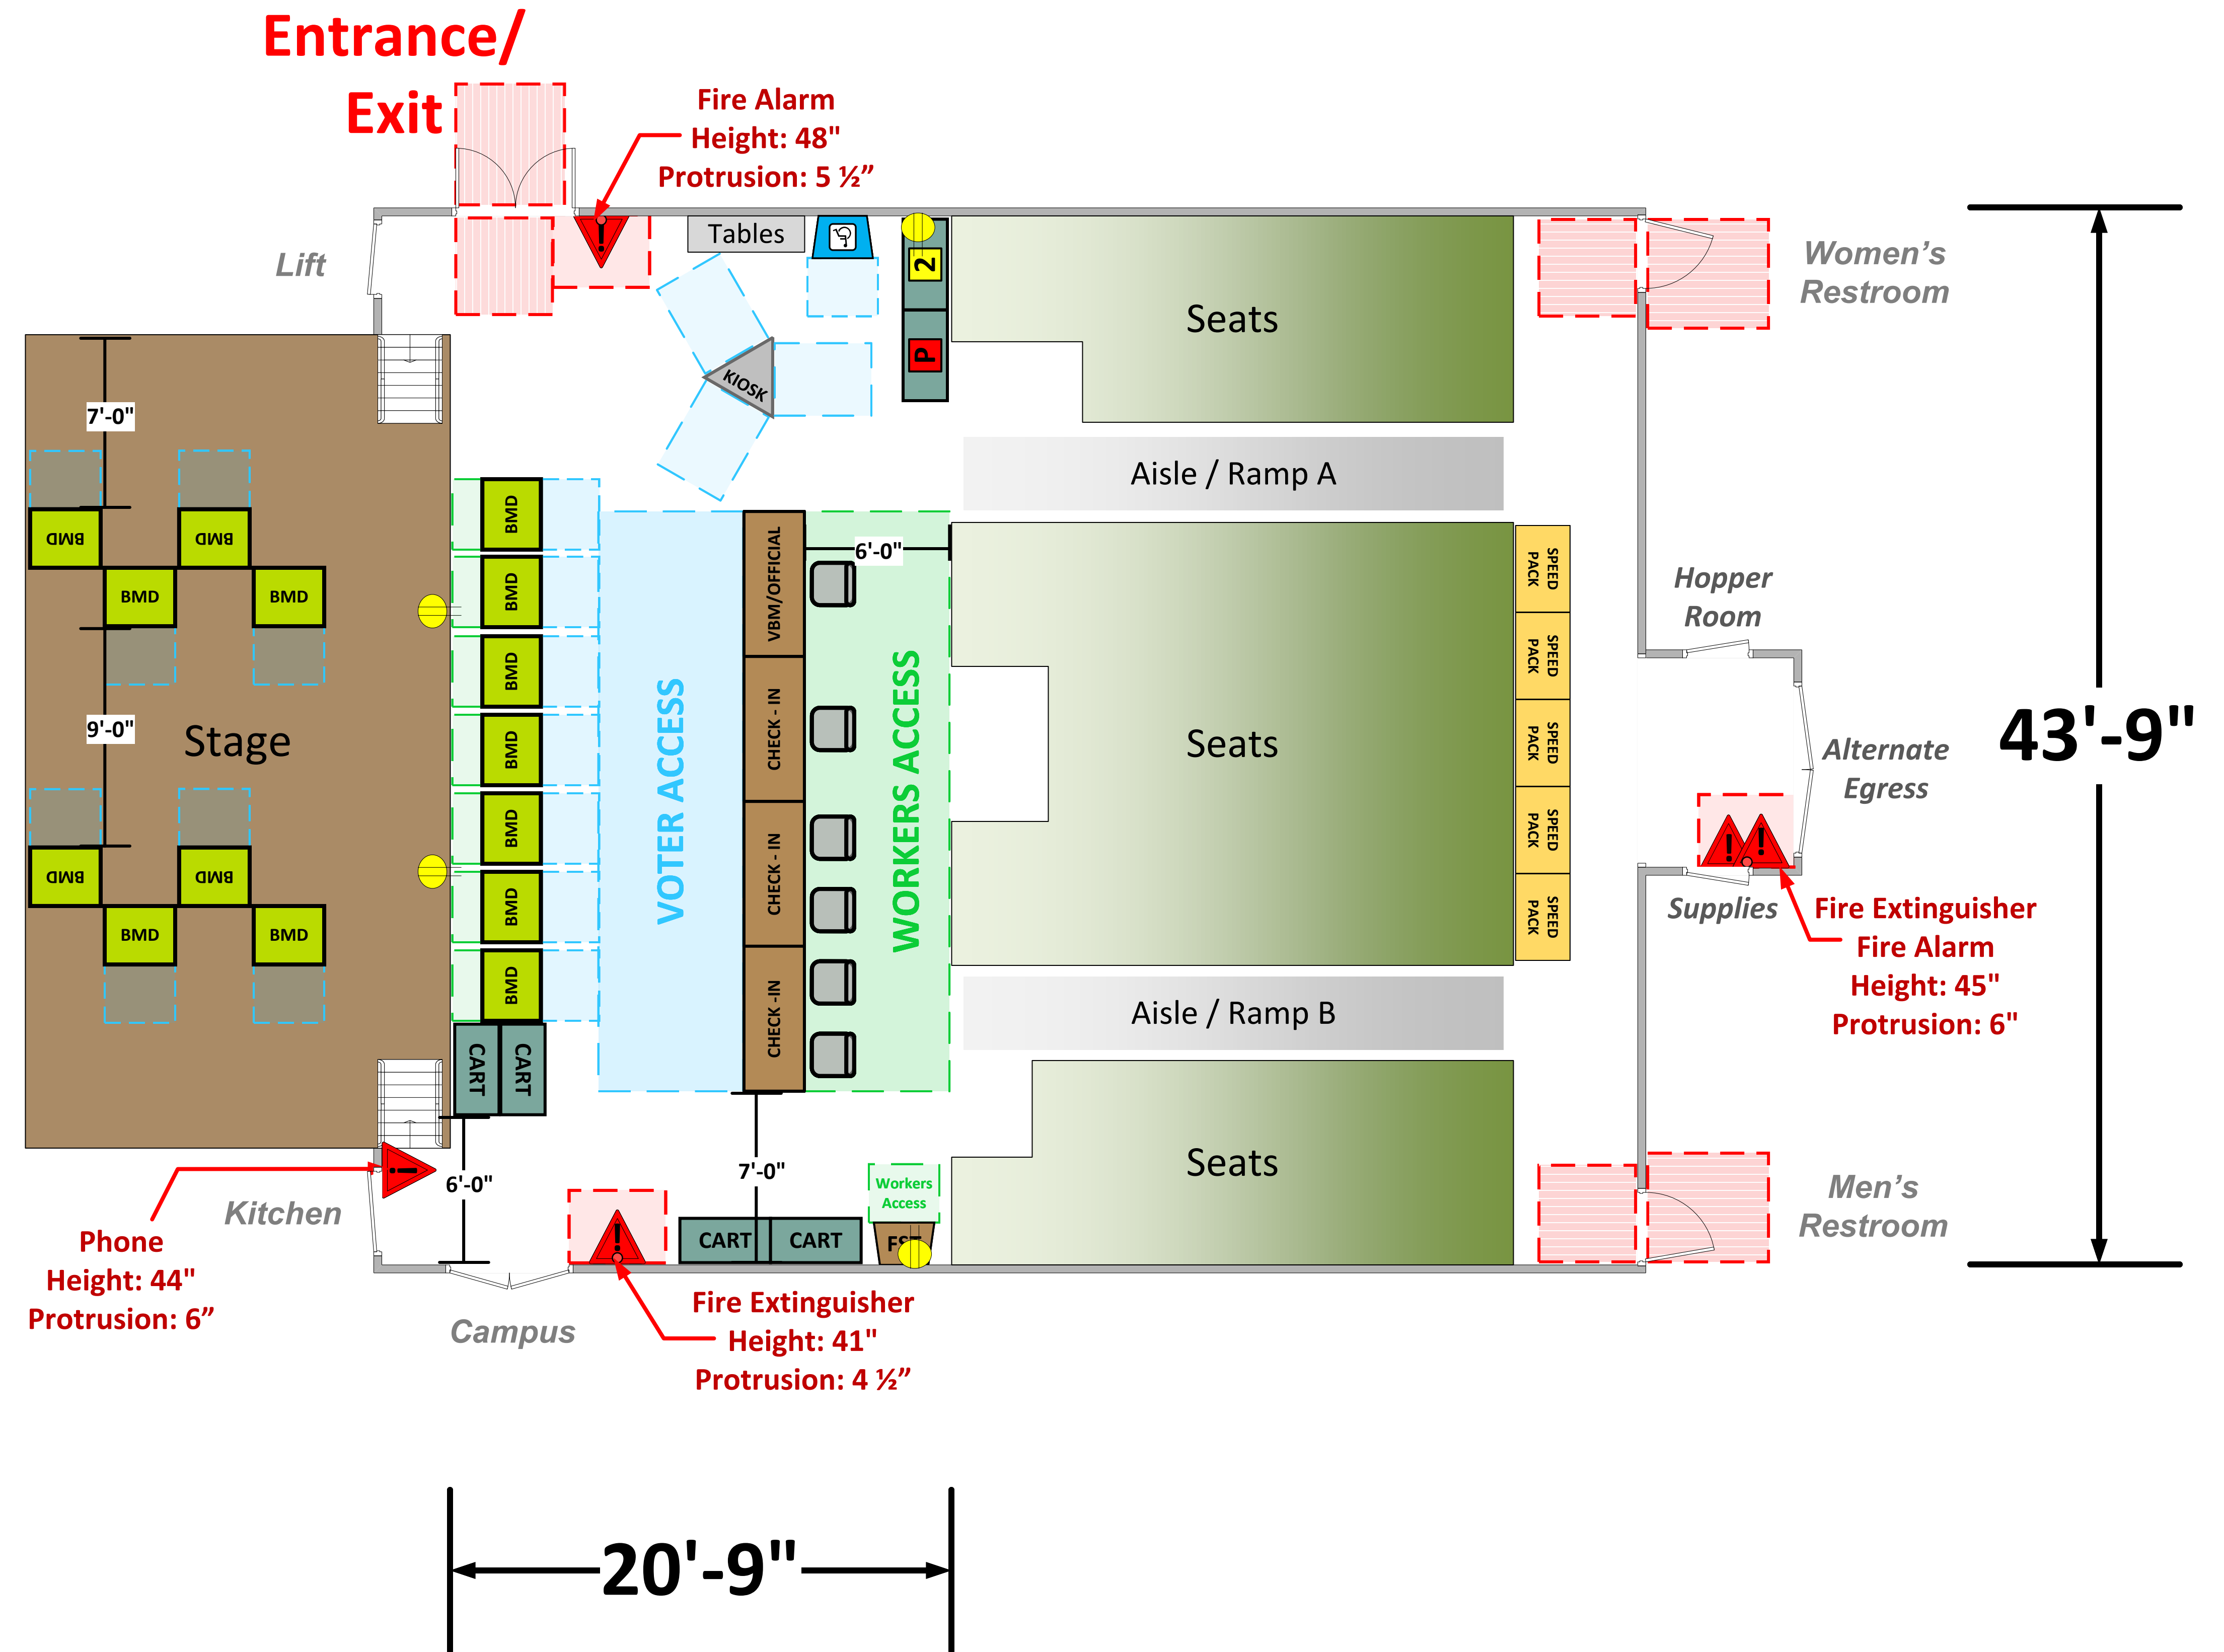

Multi-Purpose Room (893 Usable Sq. Ft.)

LEGEND

Room Size	Dimension: 43'9 x 20'9"	Sq. Ft: 907'
Number of BMDs	15	
POWER OUTLET		
PROTRUDING OBJECT		
Do Not Block Area		

TITLE

VCID 6760
Chandler Elementary School

Each chair at a CHECK-IN station equals one ePollbook

Equipment By: Dustin Fuller	Date: 05/18/2026
Skeleton Drawn By: David Chaparro	Date: 04/28/25
Scale: 1/4" inches = 1' Ft.	