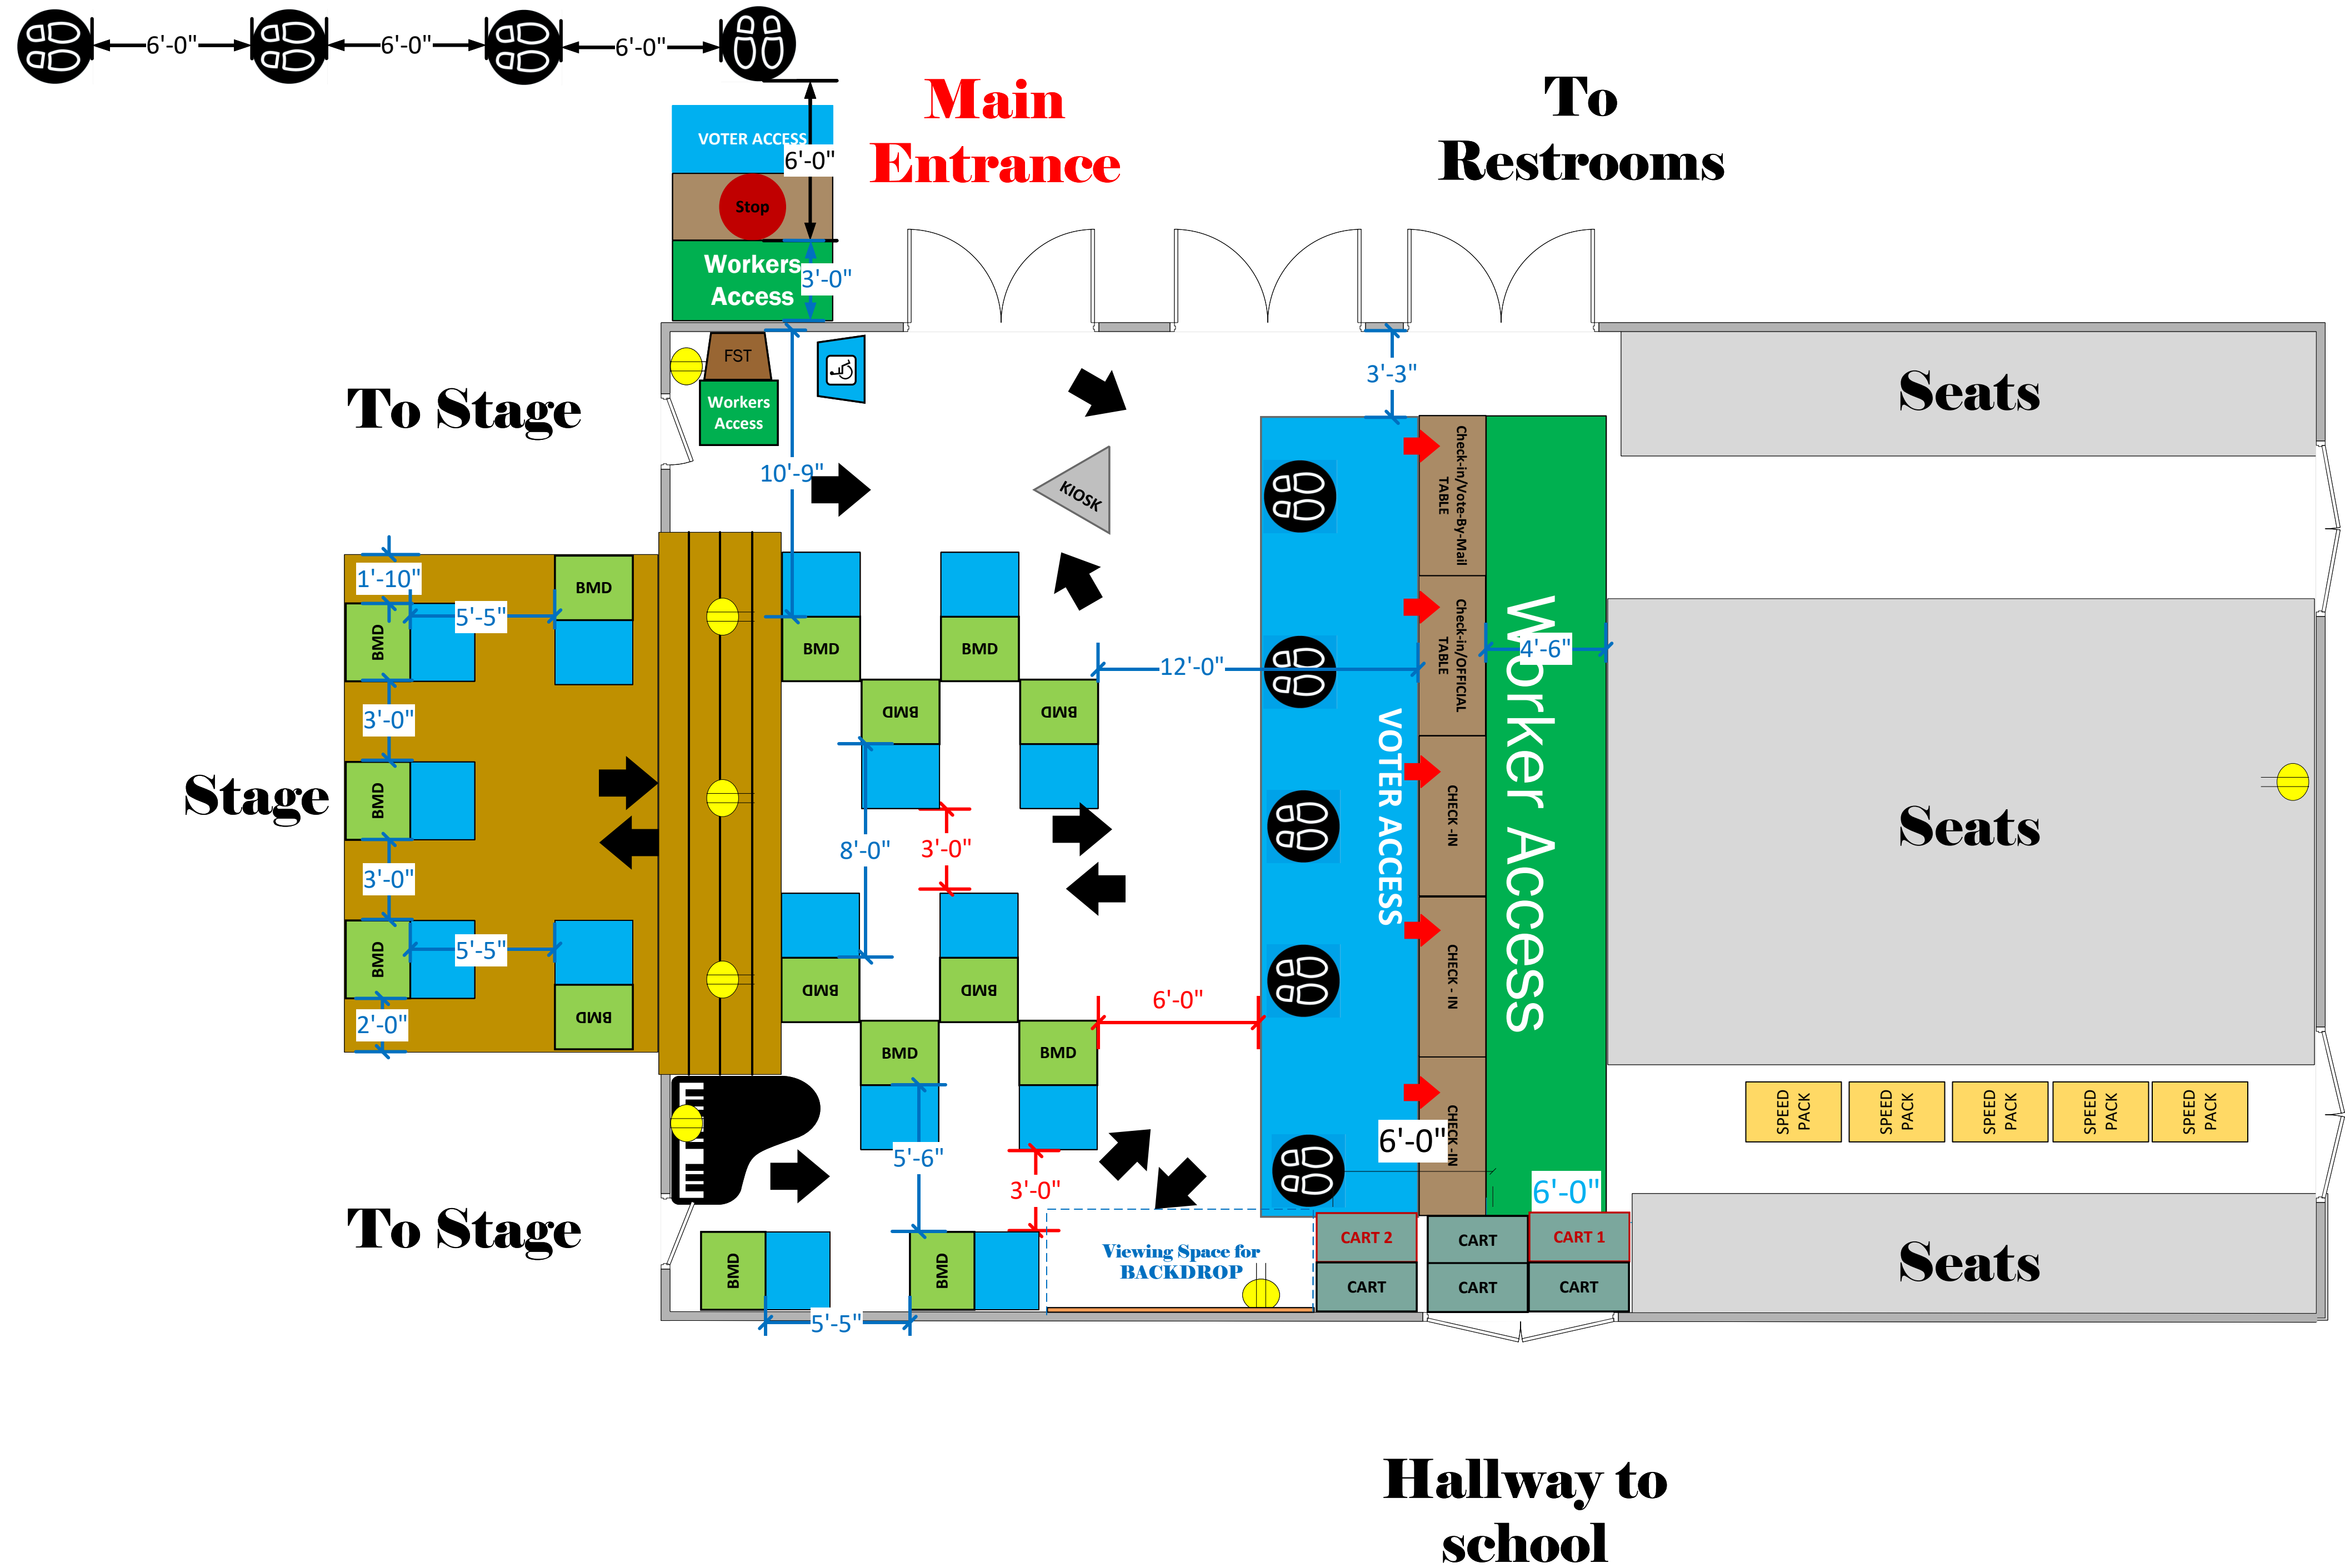

Auditorium (1356 Sq FT)

LEGEND

Room Size	Dimension: 61' X 36'	Sq. Ft: 1356
EPB	Primary: 5	Secondary:
BMD	Total: 15	Actual:
Circuits	Total:	Usable:
Floor Decals		
BALLOT MARKING DEVICE		
CHECK IN TABLE		
BMD CART		
BACKDROP		
KIOSK		
POWER OUTLET		
PROTRUDING OBJECT		
ROUTER		
POWER CORDS		

TITLE

**Melrose Elementary School
VCID# 6762**

SCALE

1: 48

DRAWN BY

Cassandra Stipes