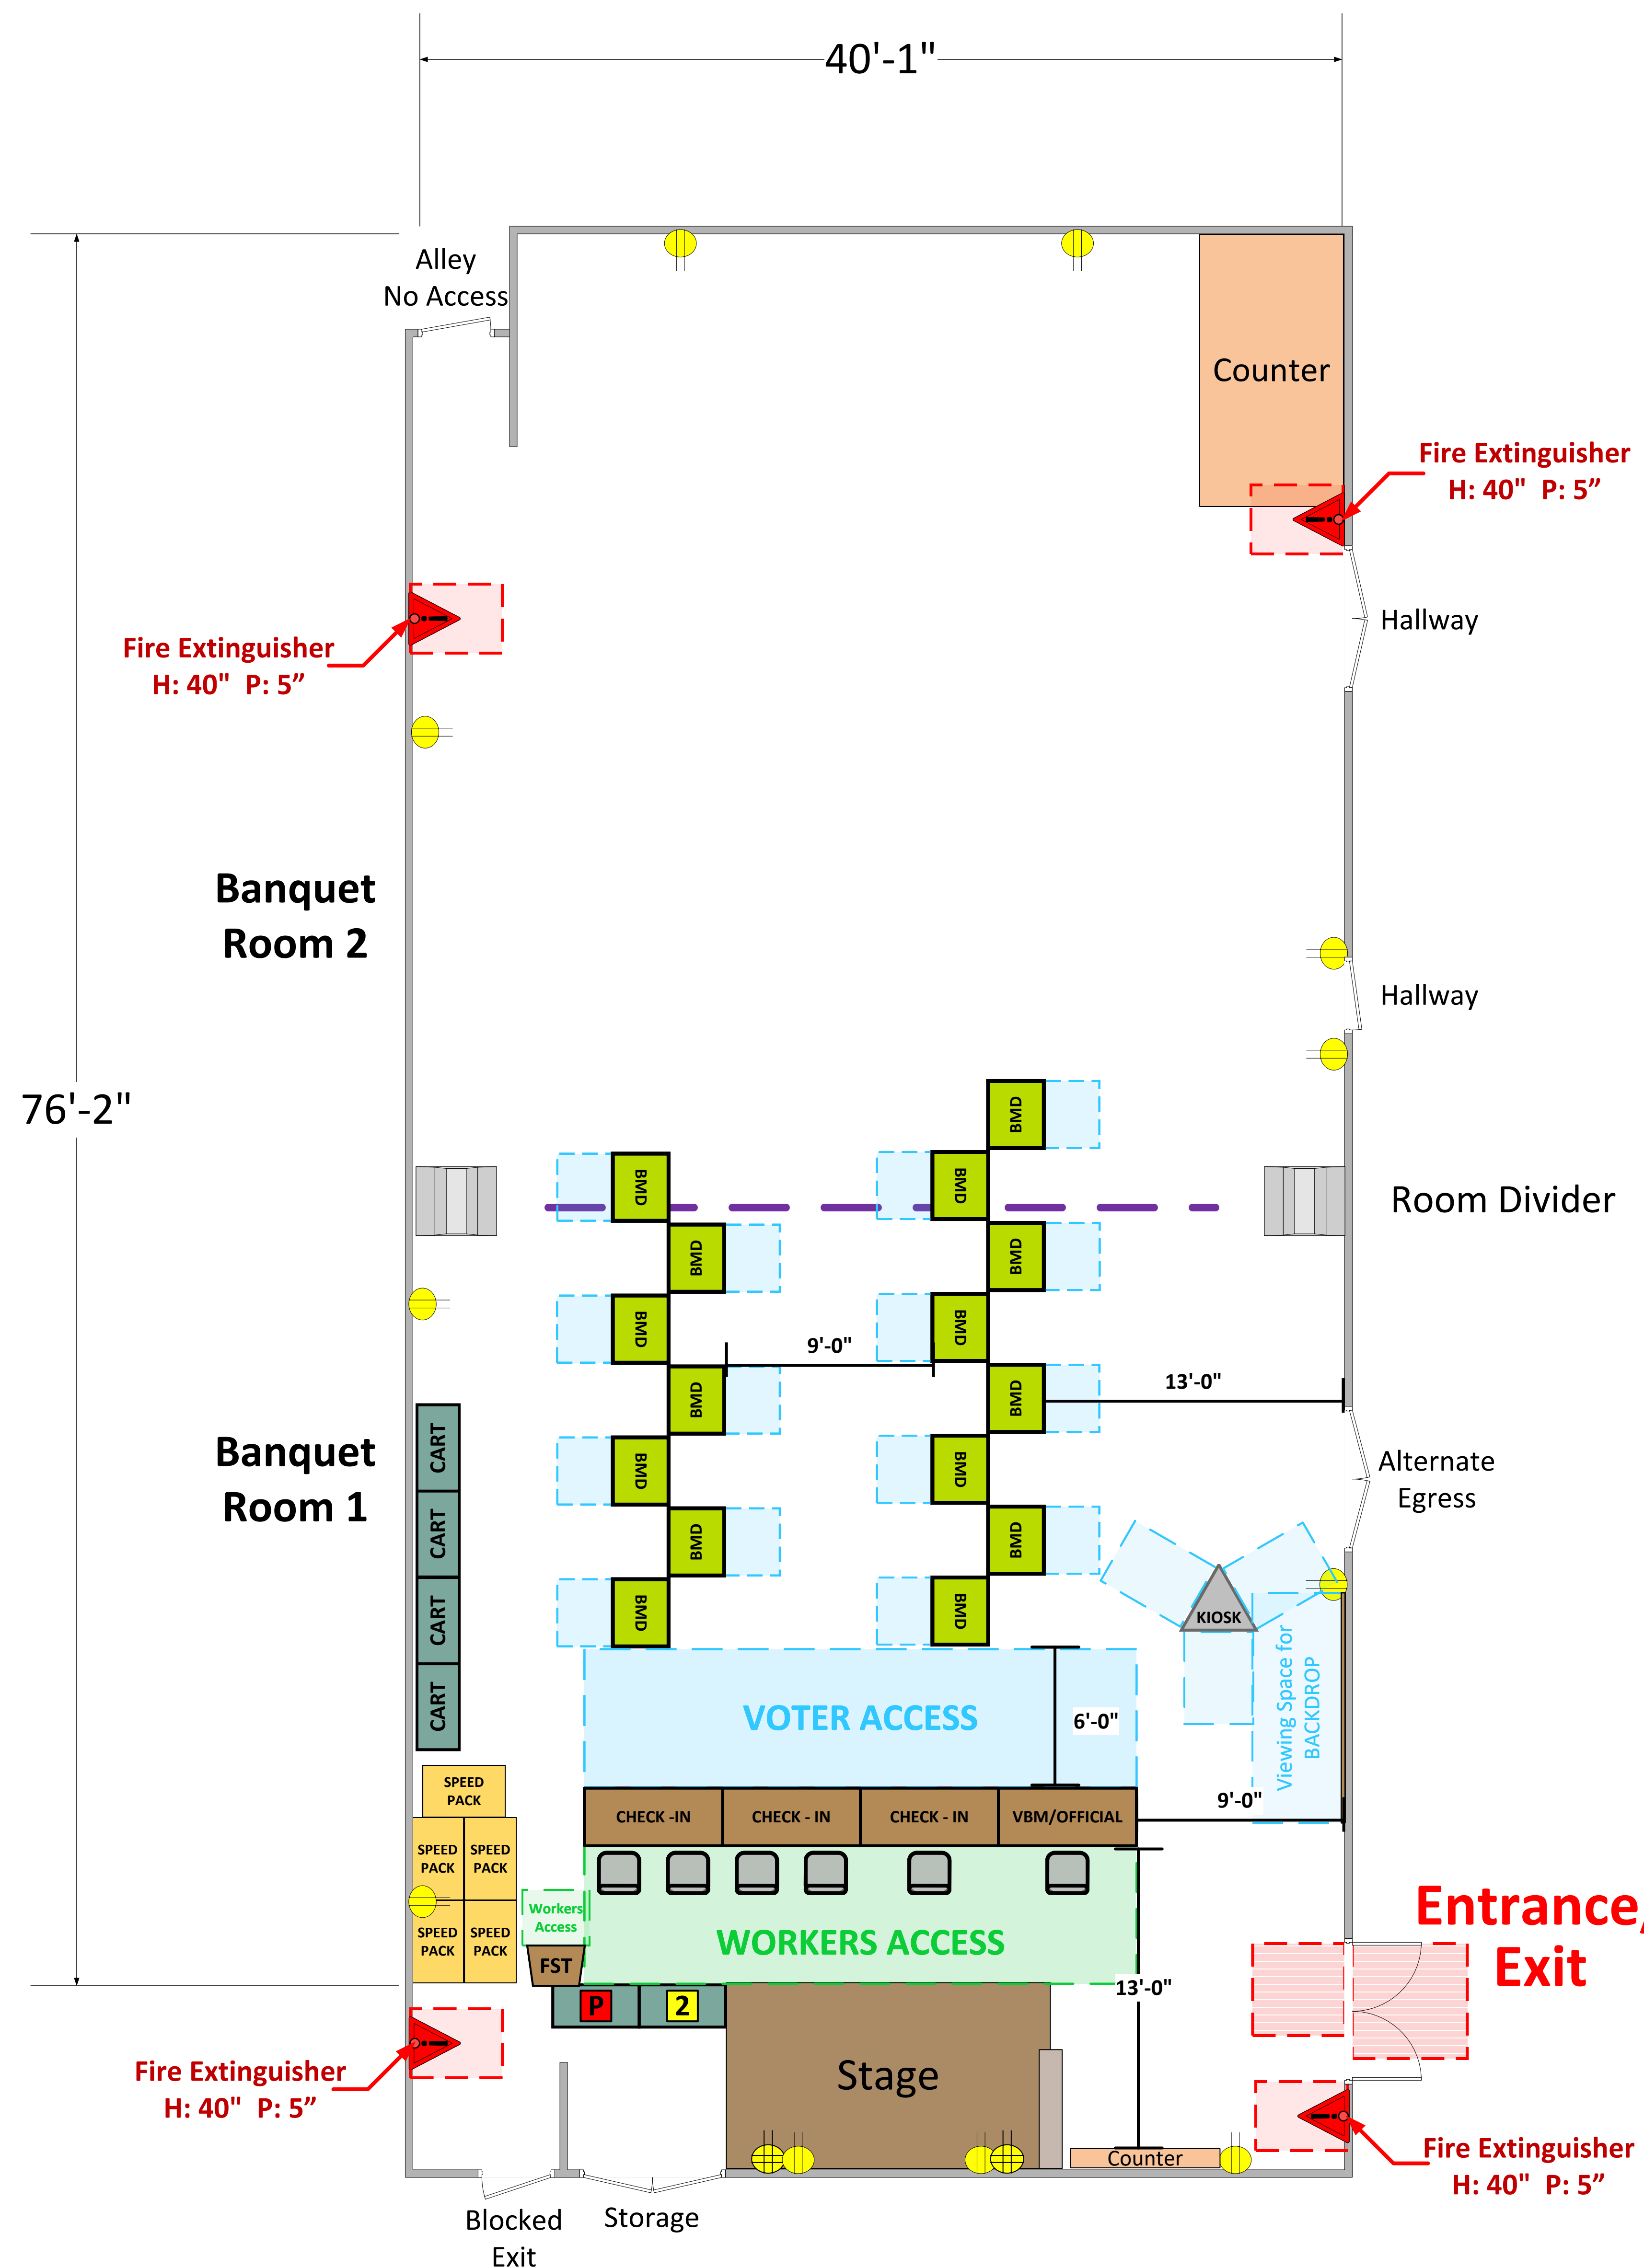

Banquet Rooms 1 & 2 (3,051 Usable Sq. Ft.)

LEGEND

Room Size	Dimension: 76'2" x 40'1"	Sq. Ft.: 3,051'
Number of BMDs	15	
POWER OUTLET		
PROTRUDING OBJECT		
Do Not Block Area		

VCID 6804
Elks Lodge 1804

Each chair at a CHECK-IN station equals one ePollbook

Equipment By:	Date:
Ryan Rivas	01/07/24
Skeleton Drawn By:	Date:
David Chaparro	11/25/23
Scale:	
1/4" inches = 1' Ft.	