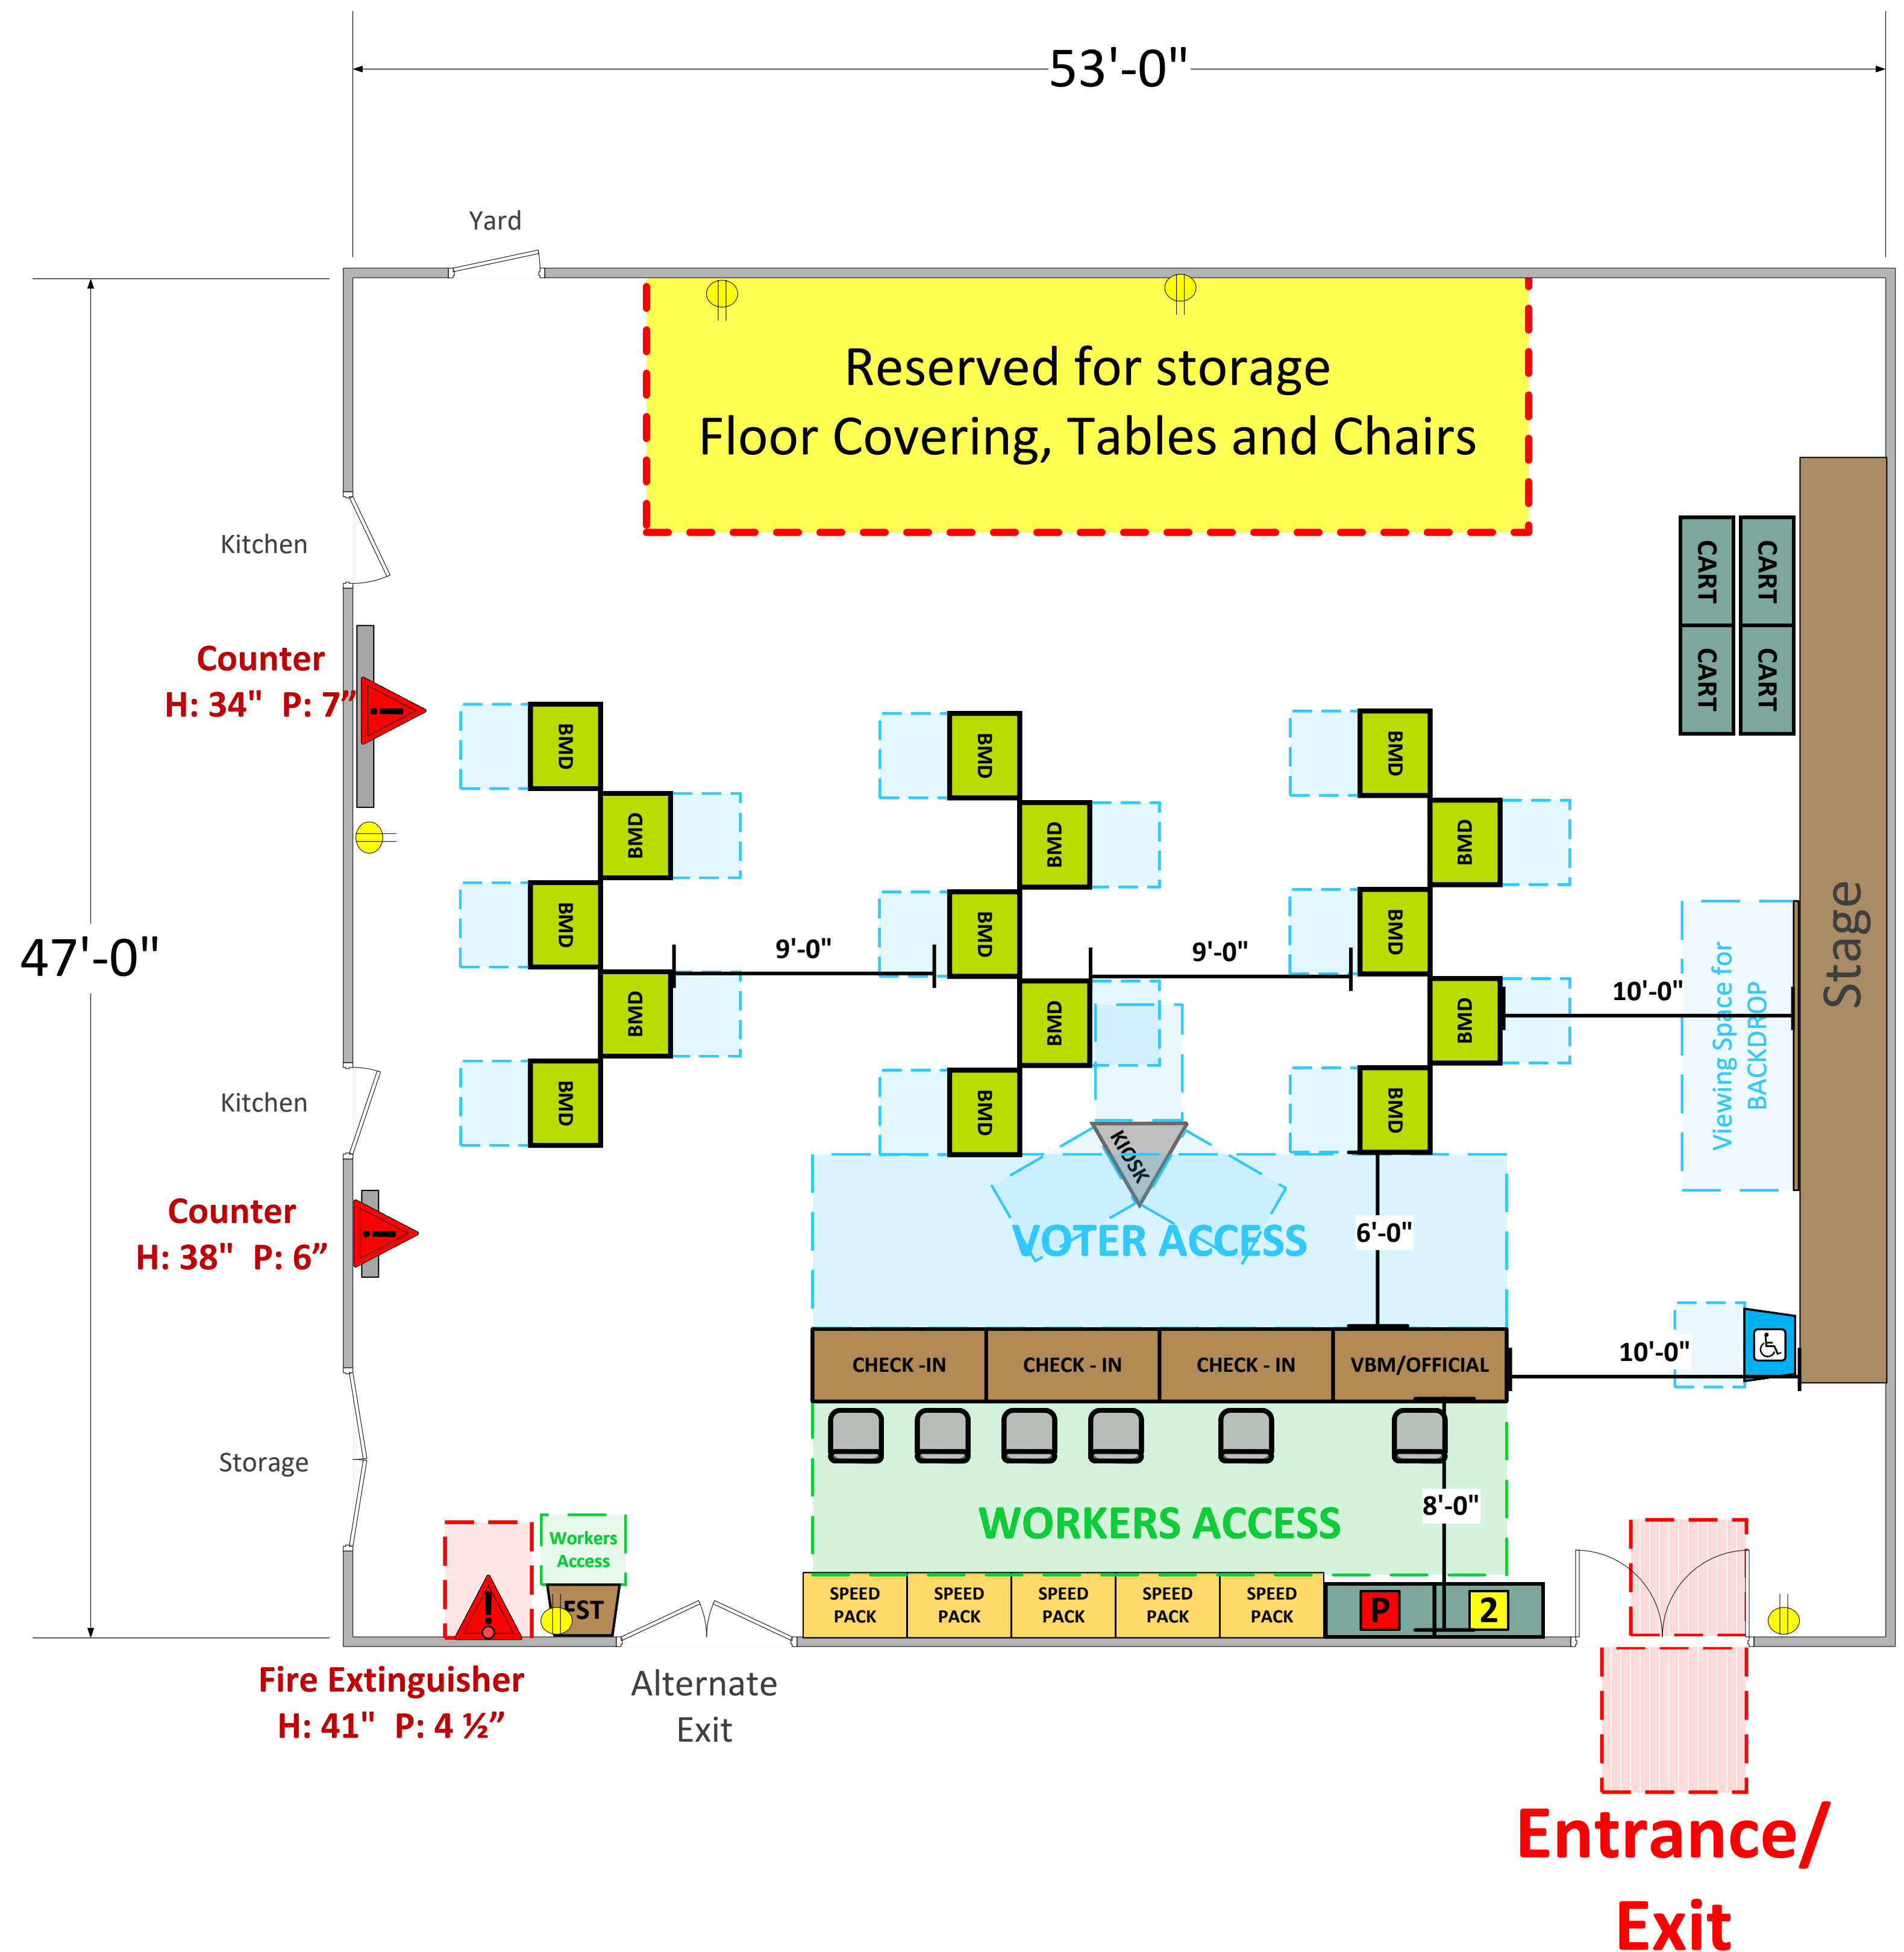

Fellowship Hall

(2,419 Usable Sq. Ft.)

LEGEND

Room Size	Dimension: 53' x 47'	Sq. Ft: 2,419'
Number of BMDs	15	
POWER OUTLET		
PROTRUDING OBJECT		
Do Not Block Area		

TITLE

VCID 6819
Our Savior Lutheran Church

Each chair at a CHECK-IN station equals one ePollbook

Equipment By: Ryan Rivas	Date: 02/02/24
Skeleton Drawn By: David Chaparro	Date: 12/31/23
Scale: 1/4" inches = 1' Ft.	