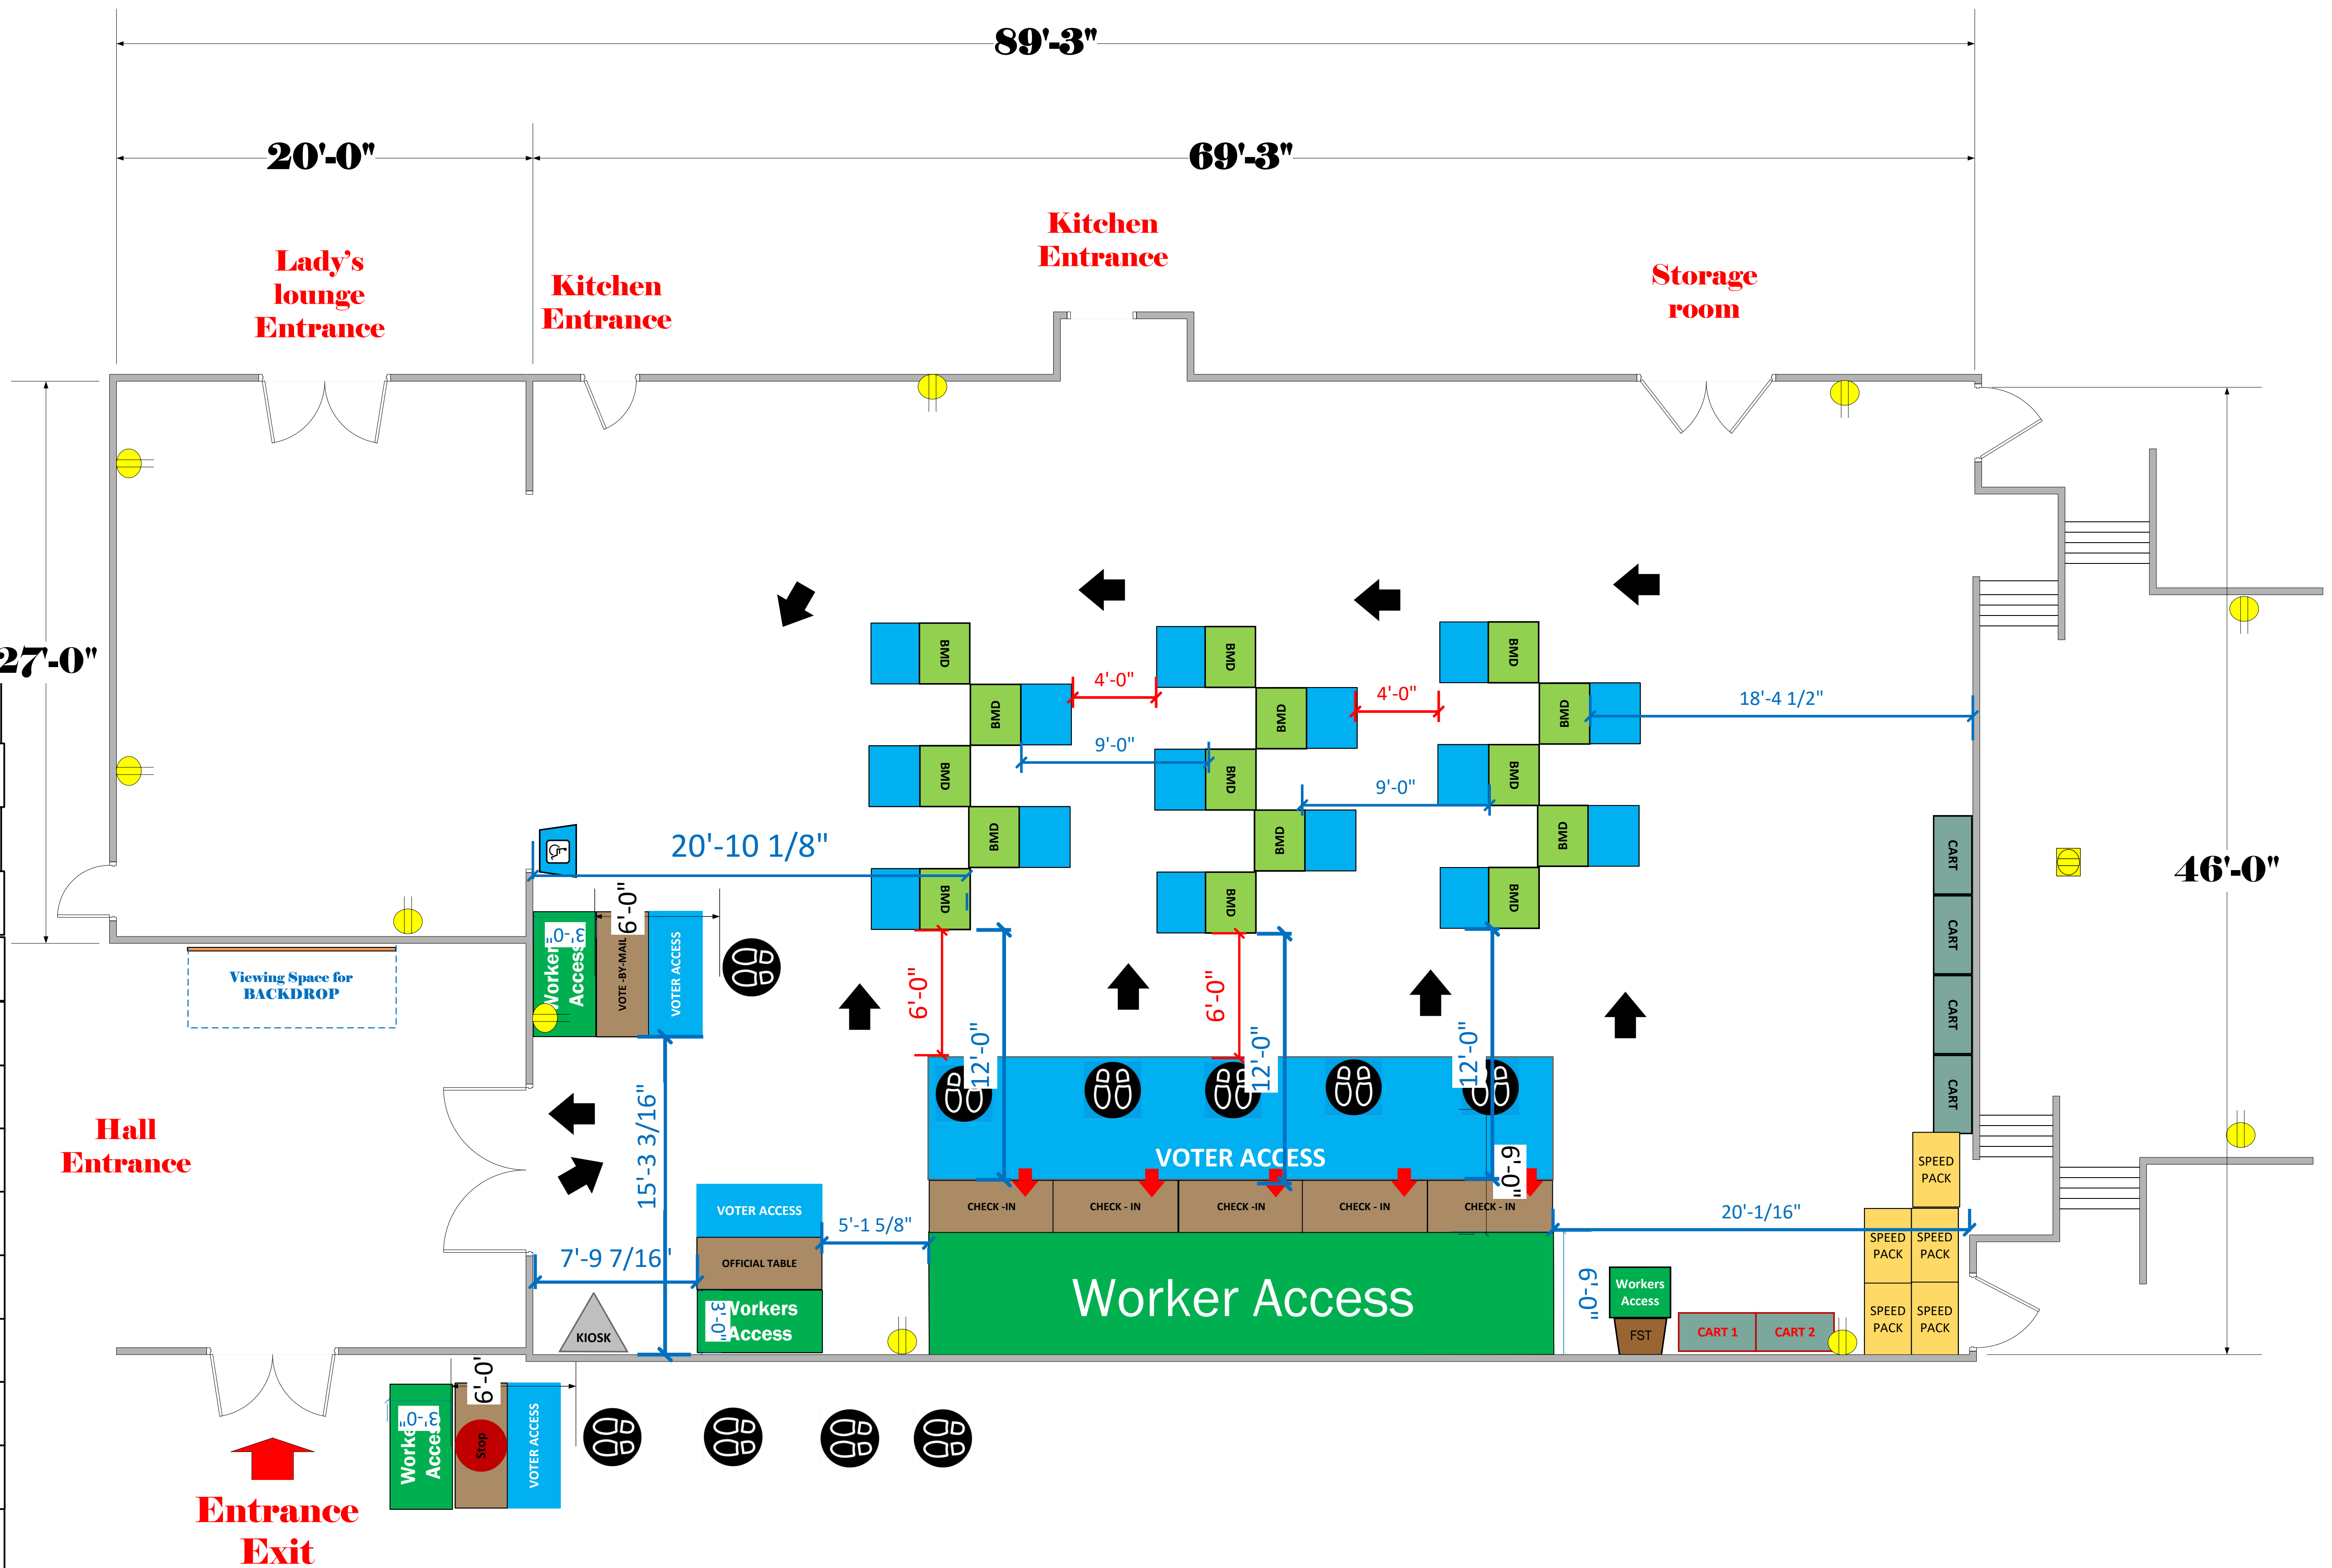

# Hall

(3,174 Sq. Ft)

## LEGEND

27'-0"

Room Size	Dimension:	Sq. Ft:	3147
EPB	Primary:	Secondary:	
BMD	Total:	Actual:	15
Circuits	Total:	Usable:	

Floor Decals	
BALLOT MARKING DEVICE	
CHECK IN TABLE	
BMD CART	
BACKDROP	
KIOSK	
POWER OUTLET	
PROTRUDING OBJECT	
ROUTER	
POWER CORDS	

TITLE  
**Glendora Masonic Temple**  
**VC ID # 6853**

SCALE	1:48
DRAWN BY	Ryan Rivas