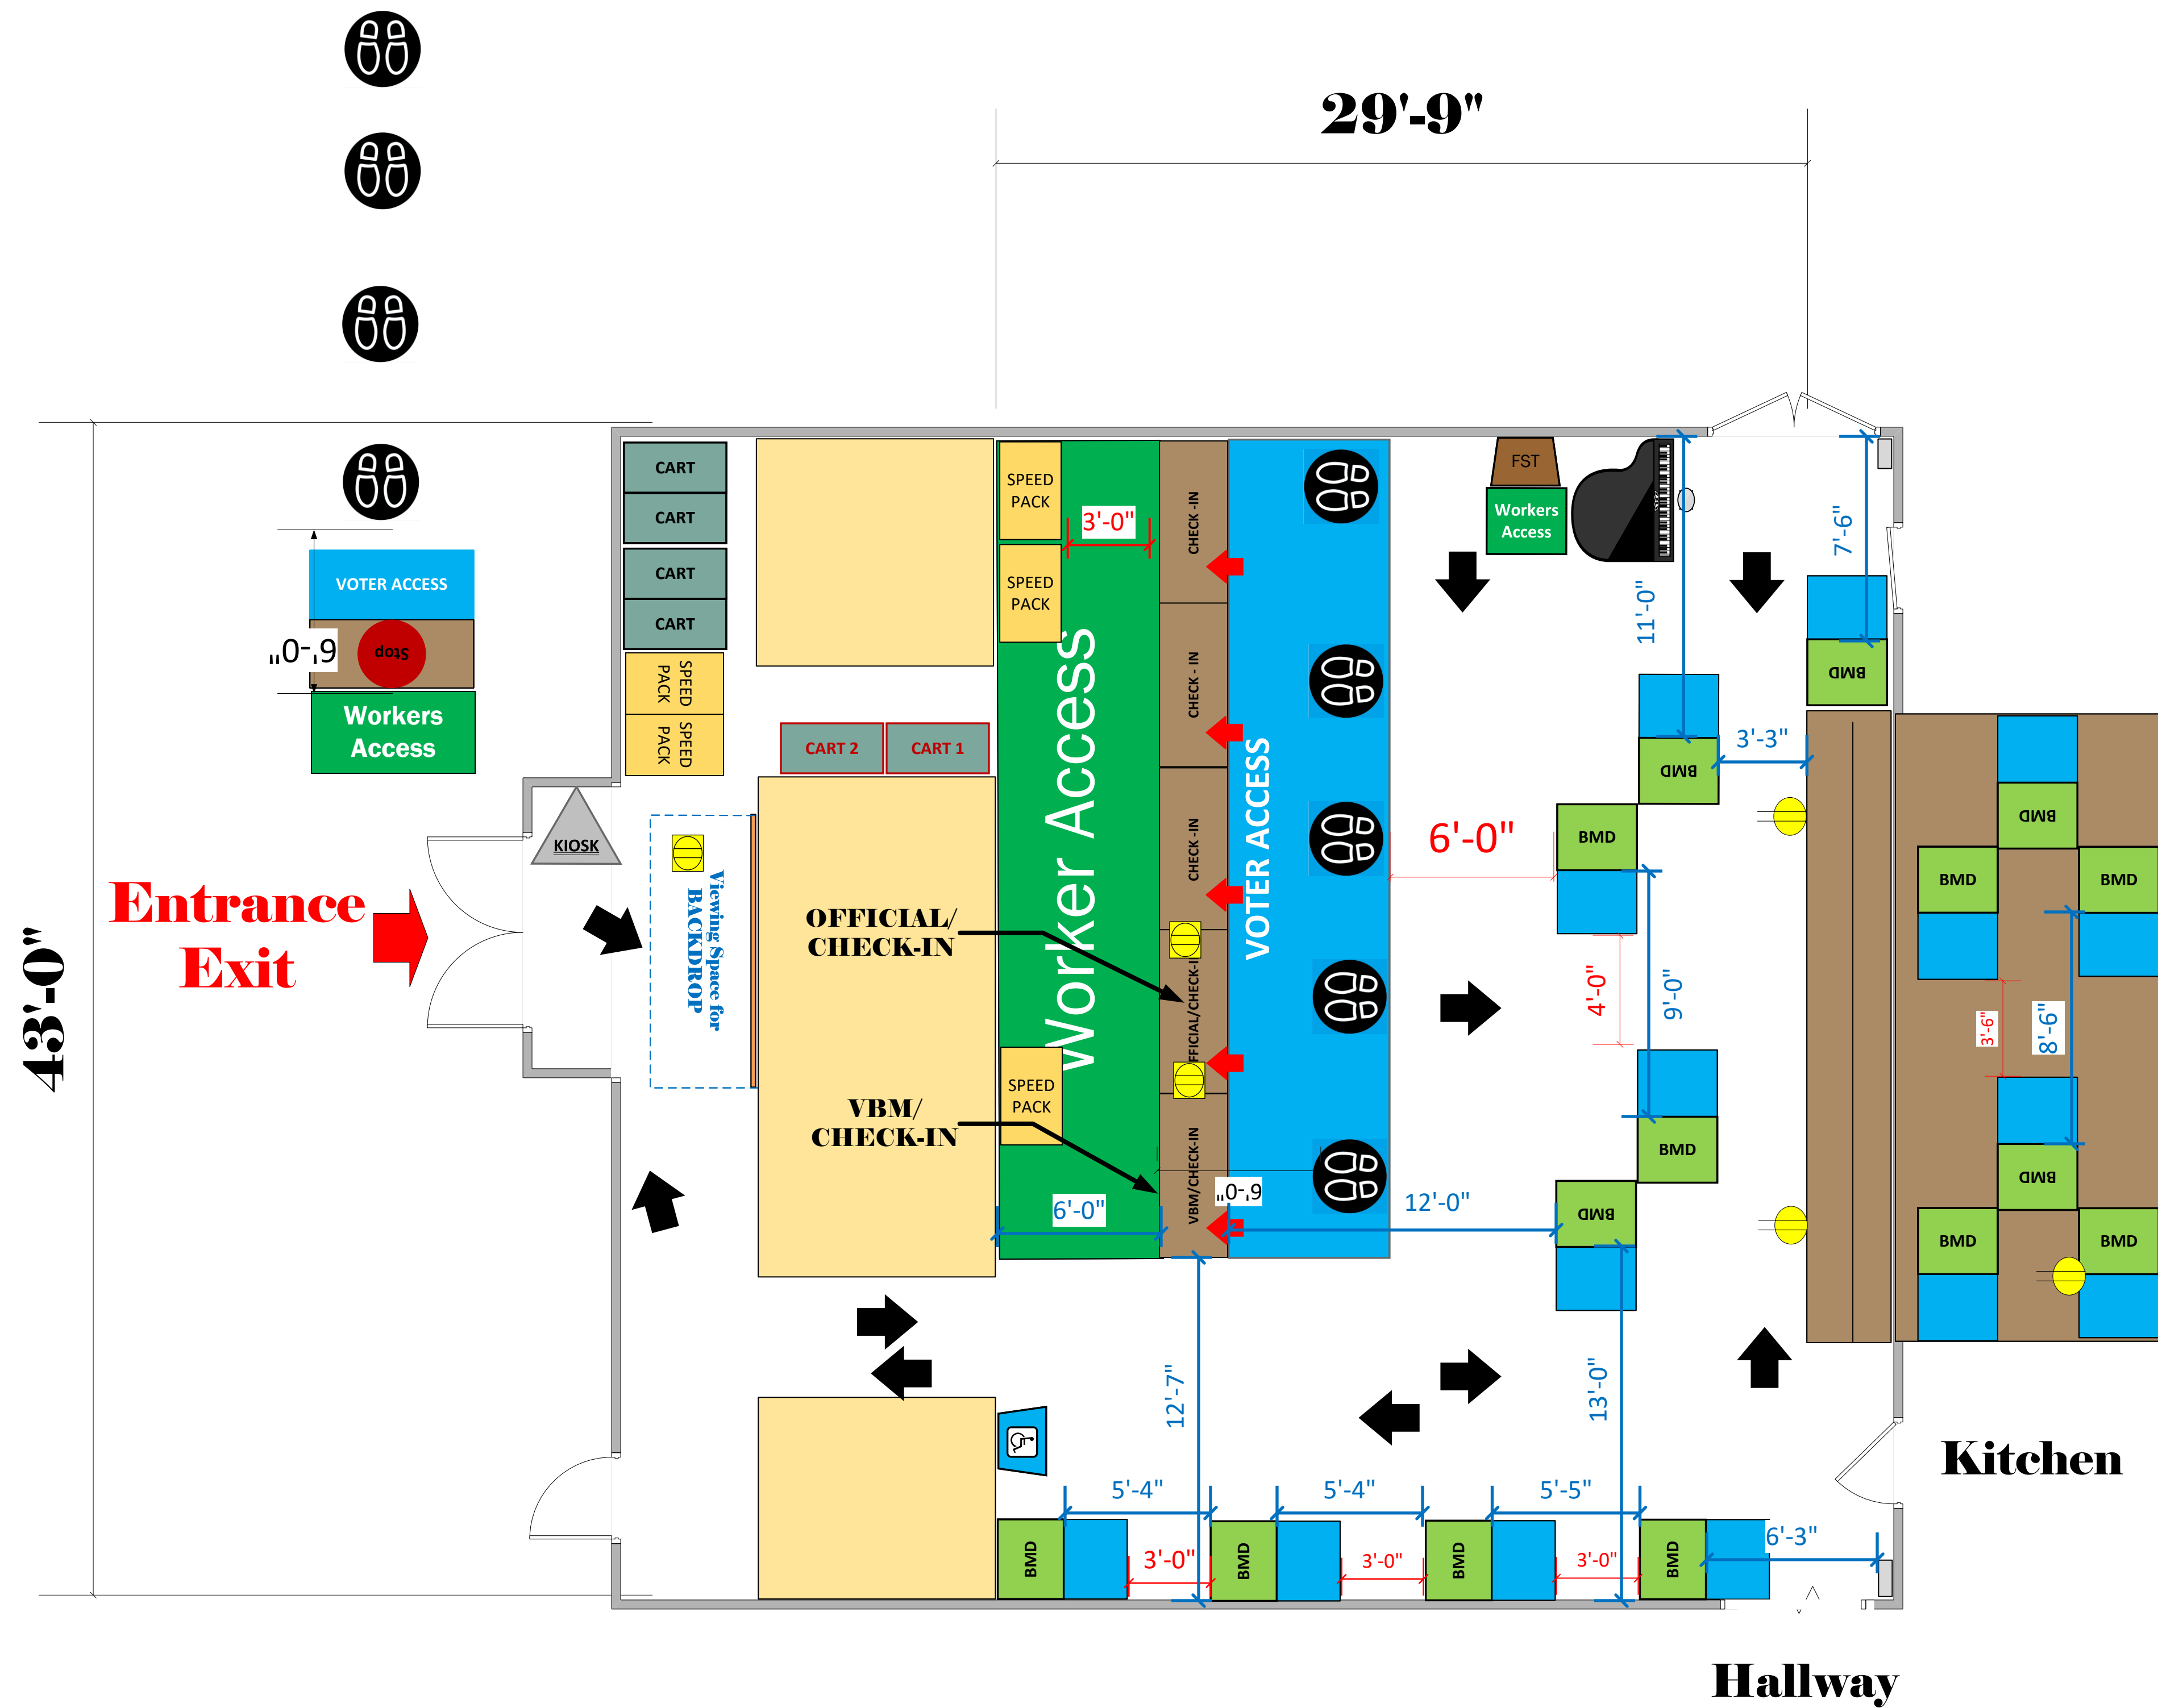

Auditorium and Stage (1,171 Sq. Ft.)

N

LEGEND

Room Size	Dimension:	Sq. Ft:
EPB	Primary:	Secondary:
BMD	Total: 15	Actual:
Circuits	Total:	Usable:
Floor Decals		
BALLOT MARKING DEVICE		
CHECK IN TABLE		
BMD CART		
BACKDROP		
KIOSK		
POWER OUTLET		
PROTRUDING OBJECT		
ROUTER		
POWER CORDS		

TITLE
**Charnock Road
Elementary School
VC ID# 6896**

SCALE
1: 48
DRAWN BY
David Chaparro