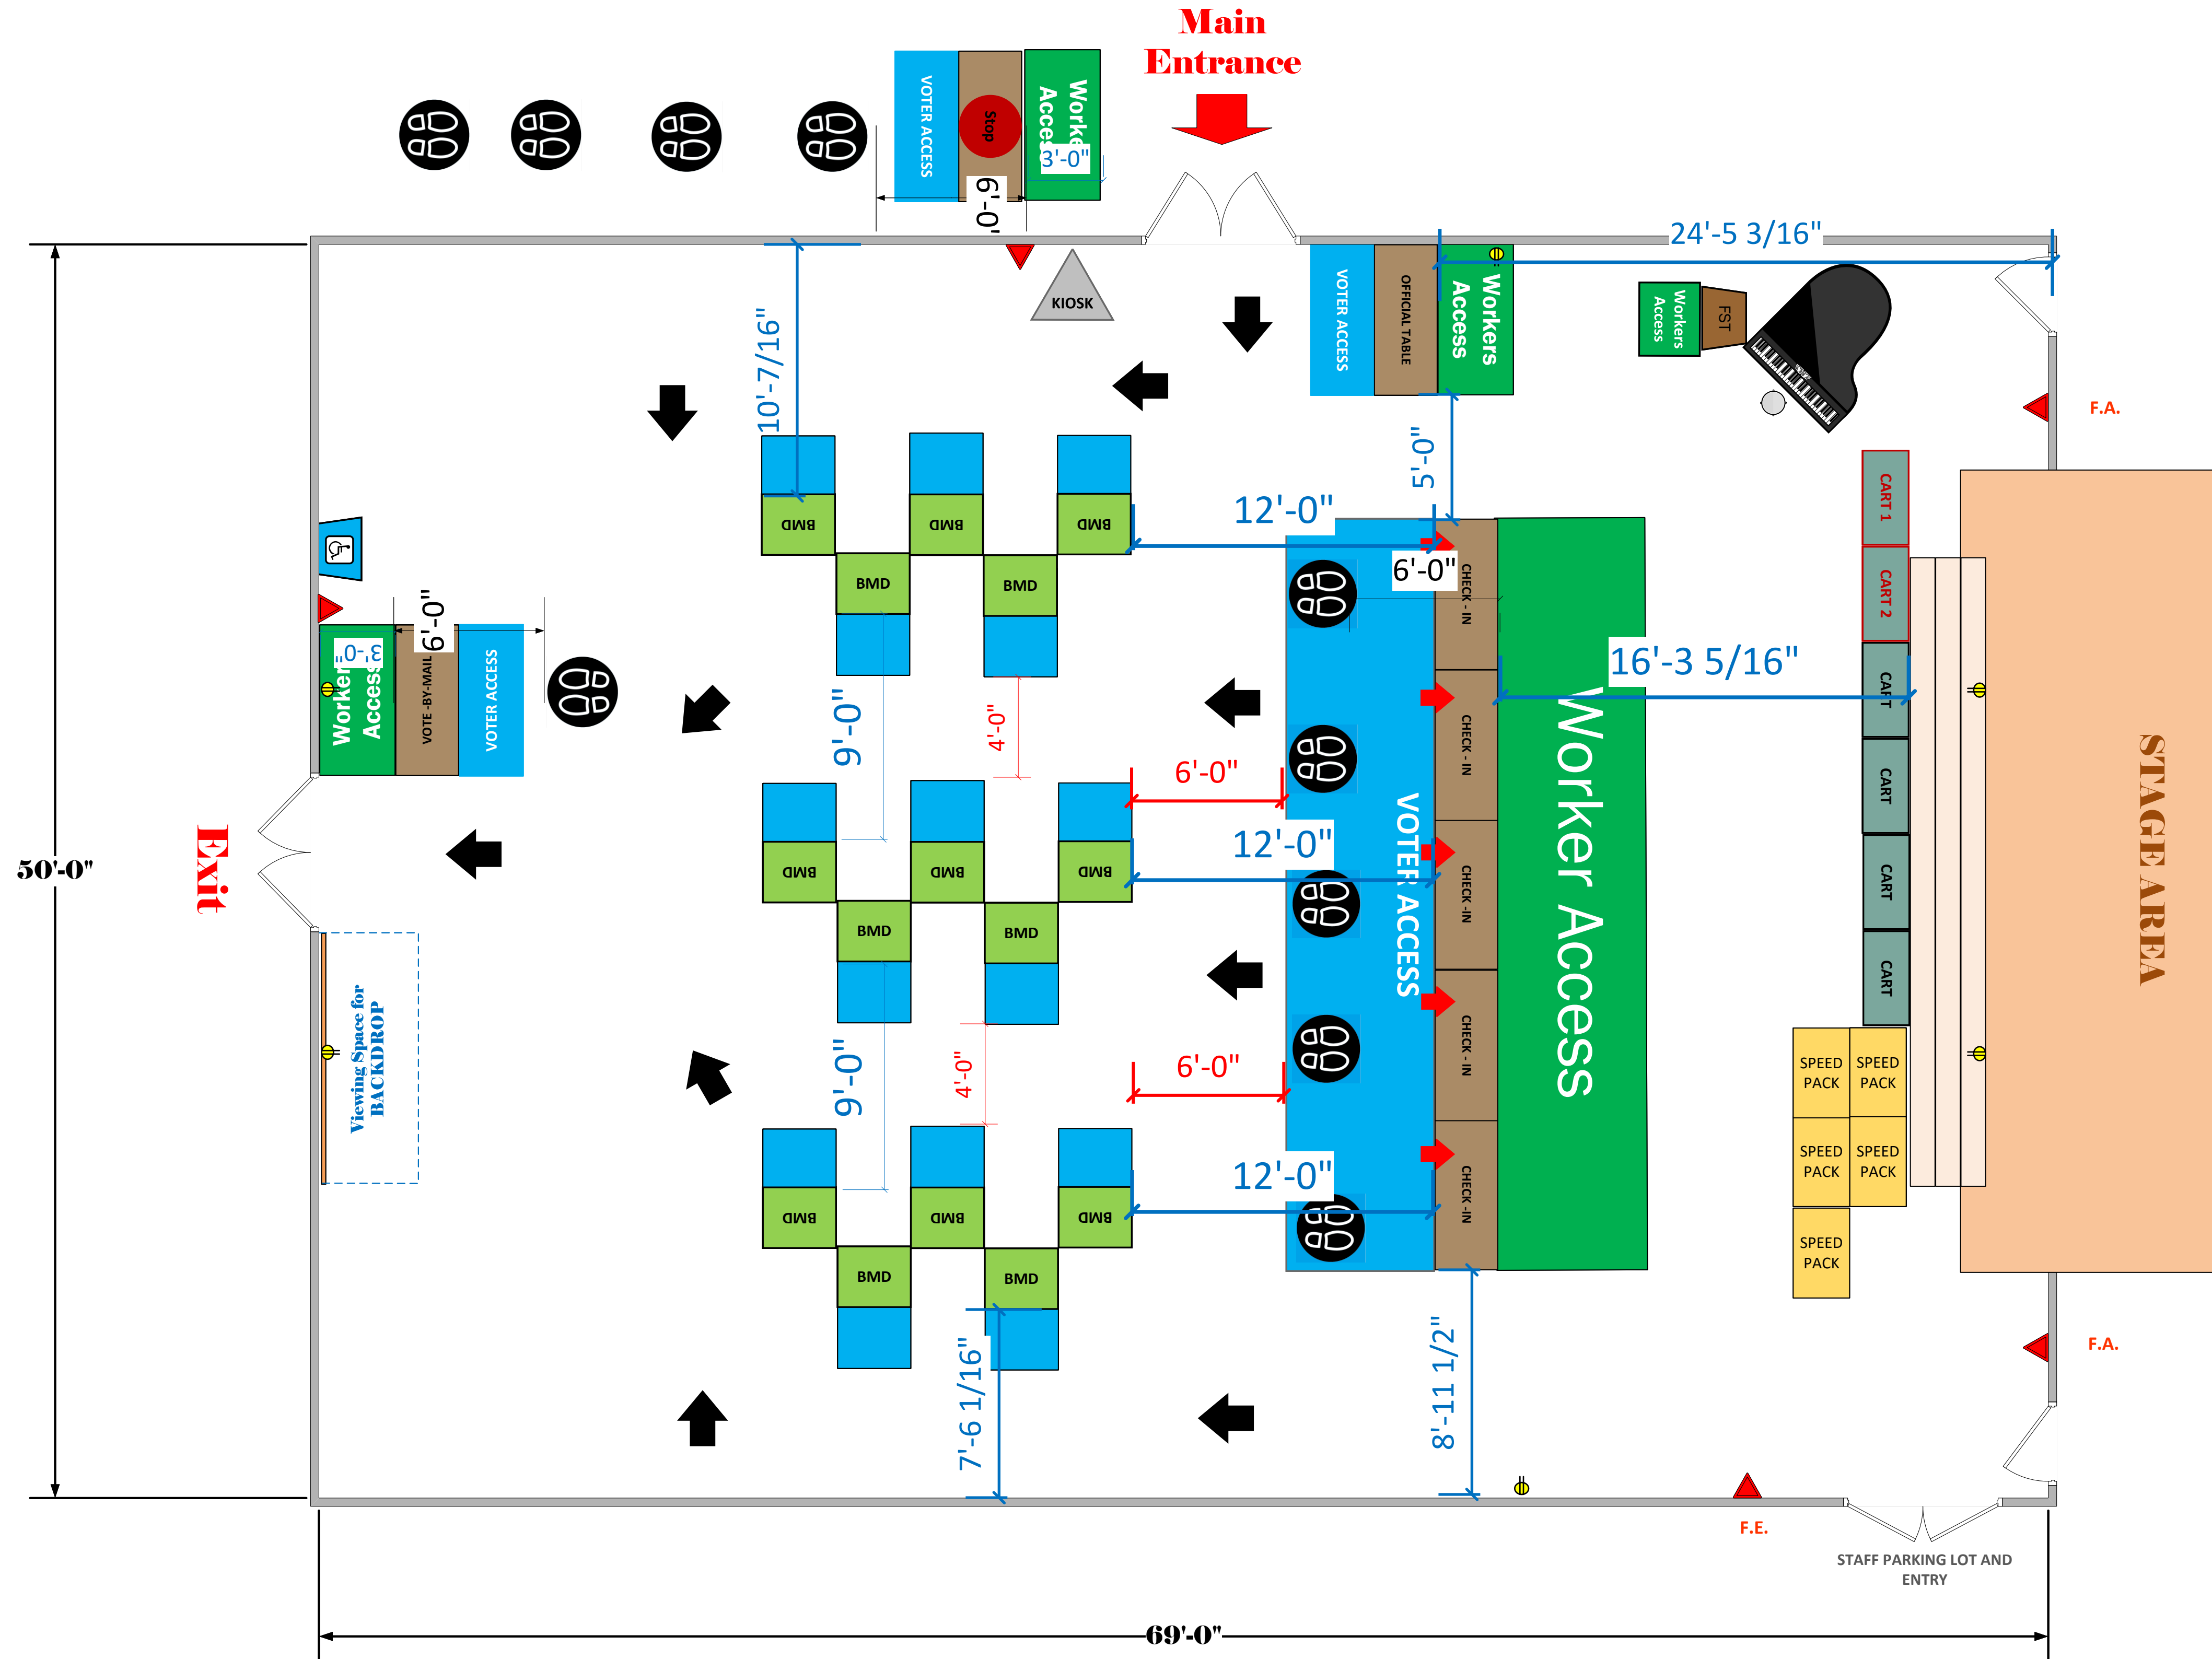

AUDITORIUM (3,450 Sq. Ft)

LEGEND

Room Size	Dimension: 69'x50'	Sq. Ft: 3,450
EPB	Primary:	Secondary:
BMD	Total: 15	Actual: 15
Circuits	Total:	Usable:
Floor Decals		
BALLOT MARKING DEVICE		
CHECK IN TABLE		
BMD CART		
BACKDROP		
KIOSK		
POWER OUTLET		
PROTRUDING OBJECT		
ROUTER		
POWER CORDS		

HARRISON ELEM SCHOOL
VC ID # 6932

SCALE: 1:48
DRAWN BY: Ryan Rivas