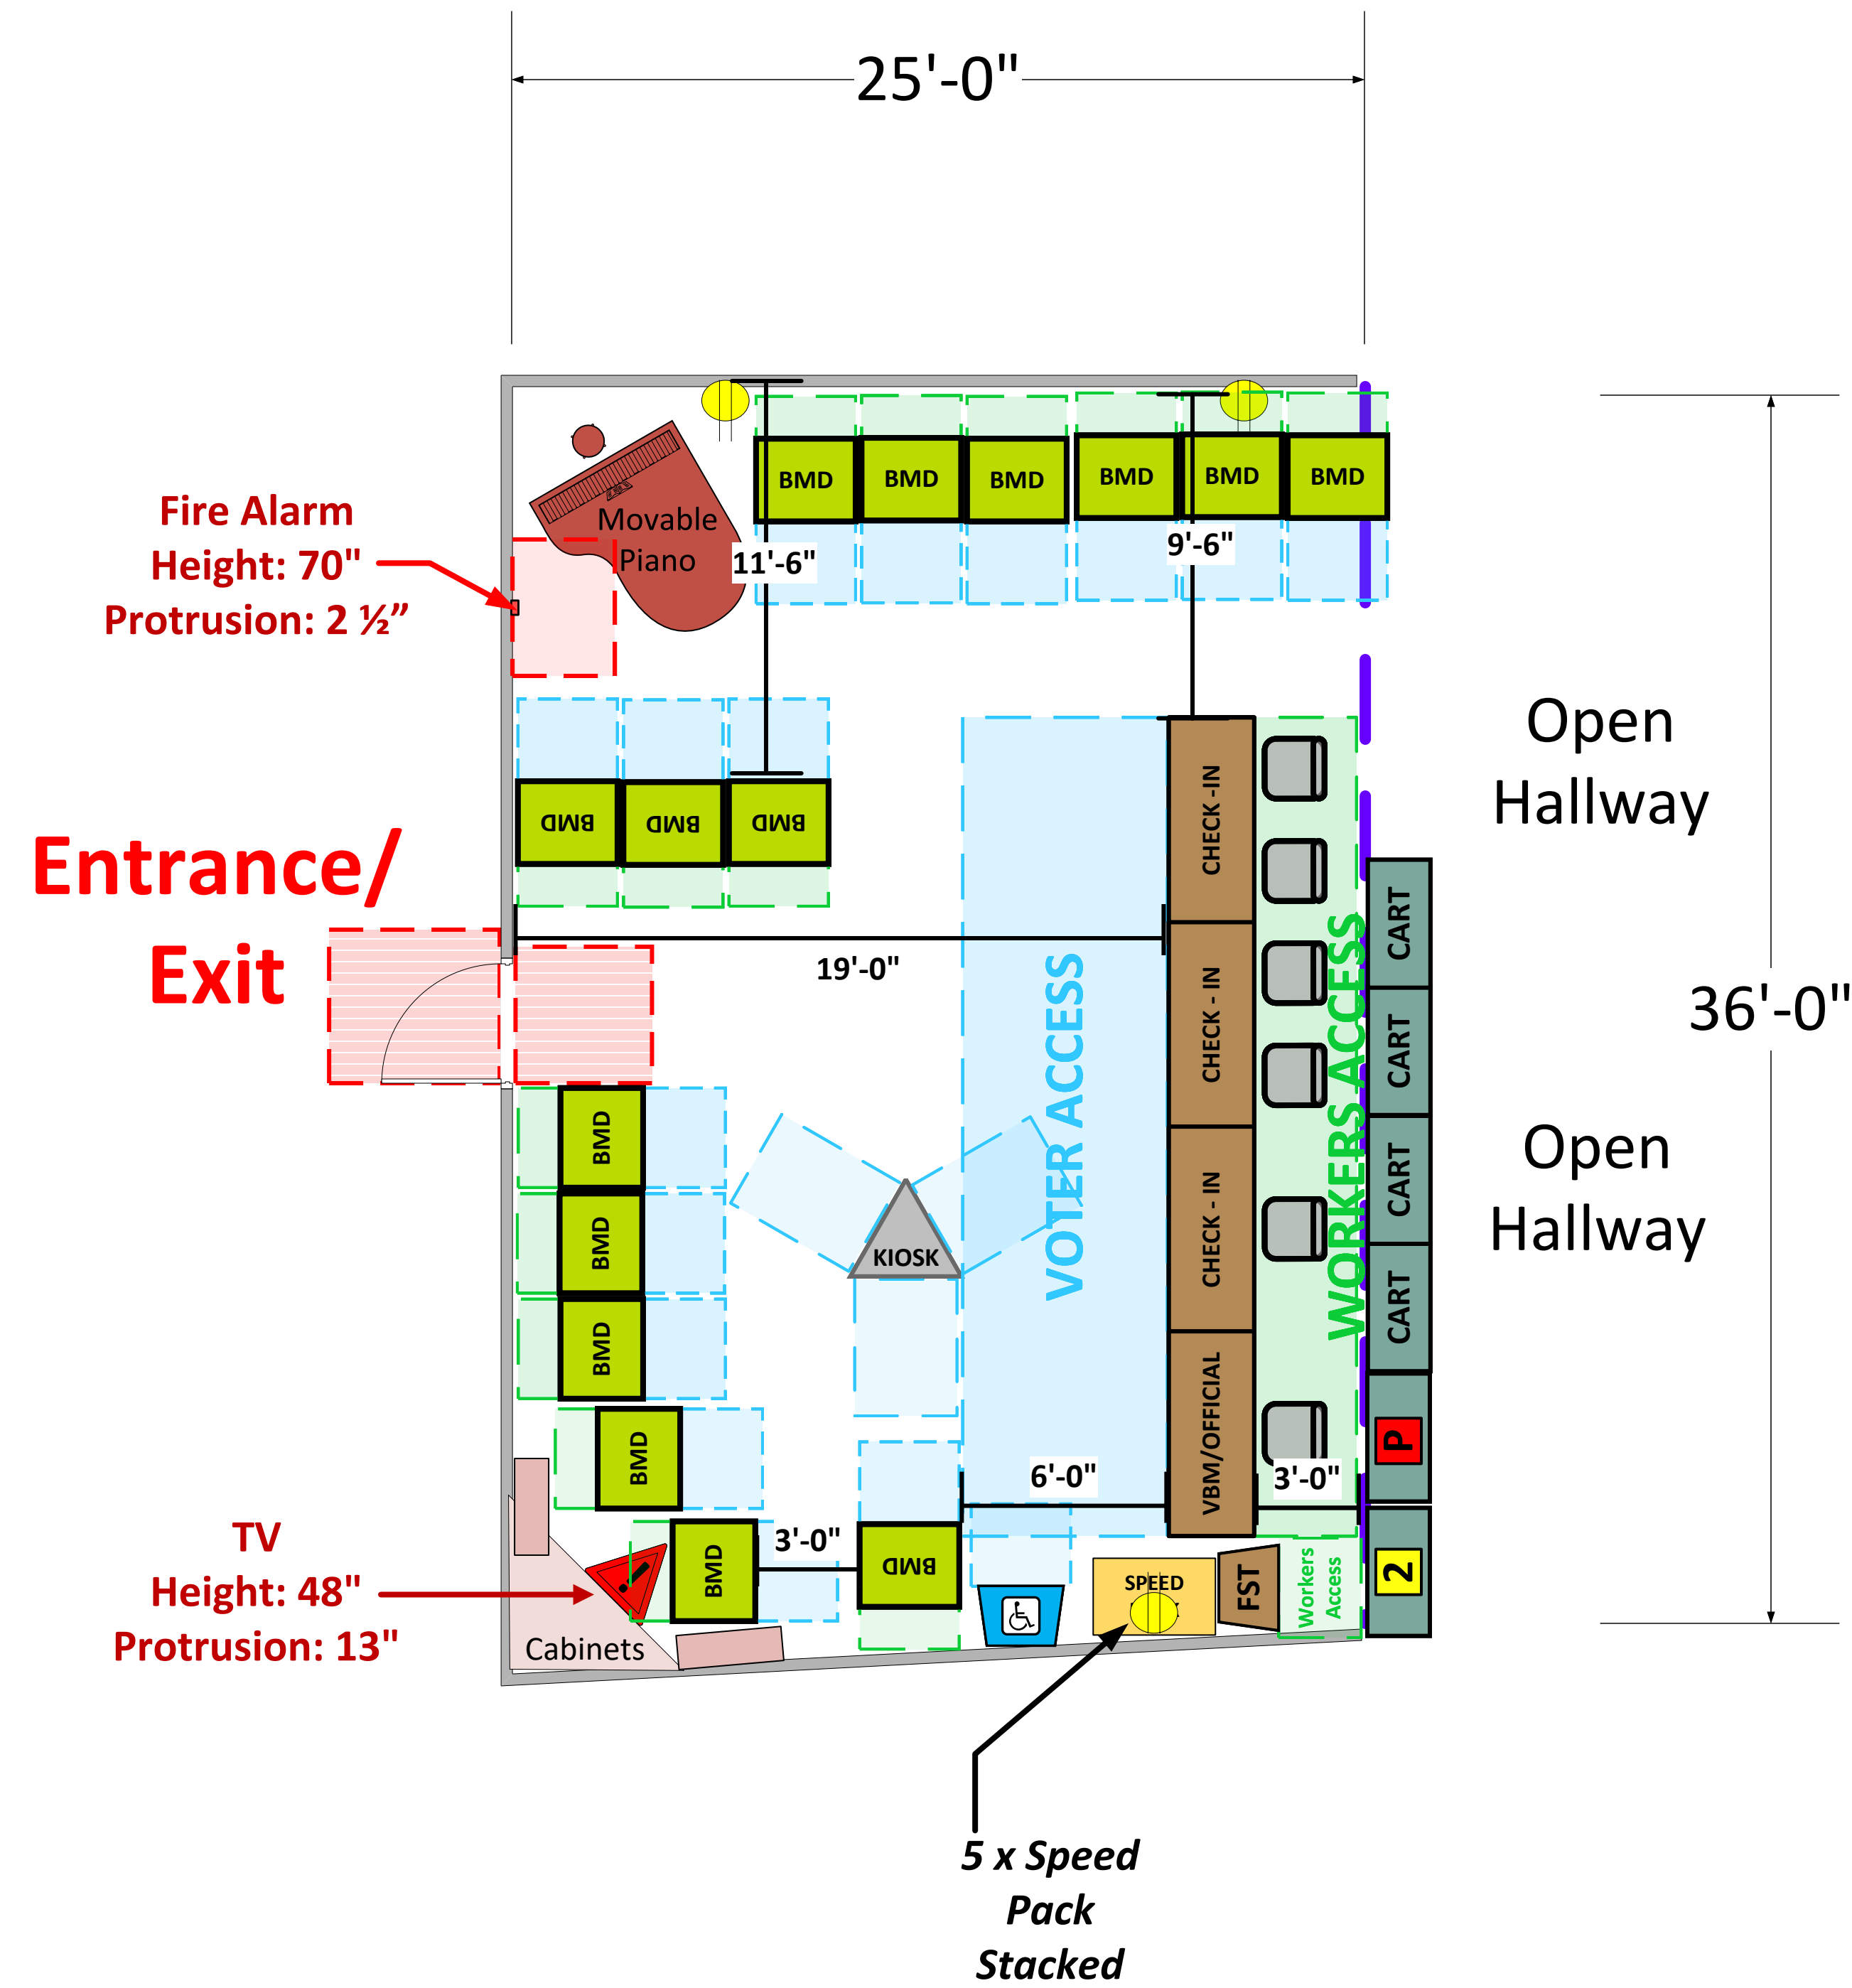

Lobby

(897 Usable Sq. Ft.)

All Chairs, Piano, Table, and Cabinets are Removable, per Carla.

LEGEND

Room Size	Dimension: 25' x 36'	Sq. Ft: 900'
Number of BMDs	15	
POWER OUTLET		
PROTRUDING OBJECT		
Do Not Block Area		

TITLE

VCID 7071
Villa Sorrento Assisted Living

Each chair at a CHECK-IN station equals one ePollbook

Equipment By: Ryan Rivas	Date: 03/04/26
Skeleton Drawn By: David Chaparro	Date: 02/21/25
Scale: 1/4" inches = 1' Ft.	