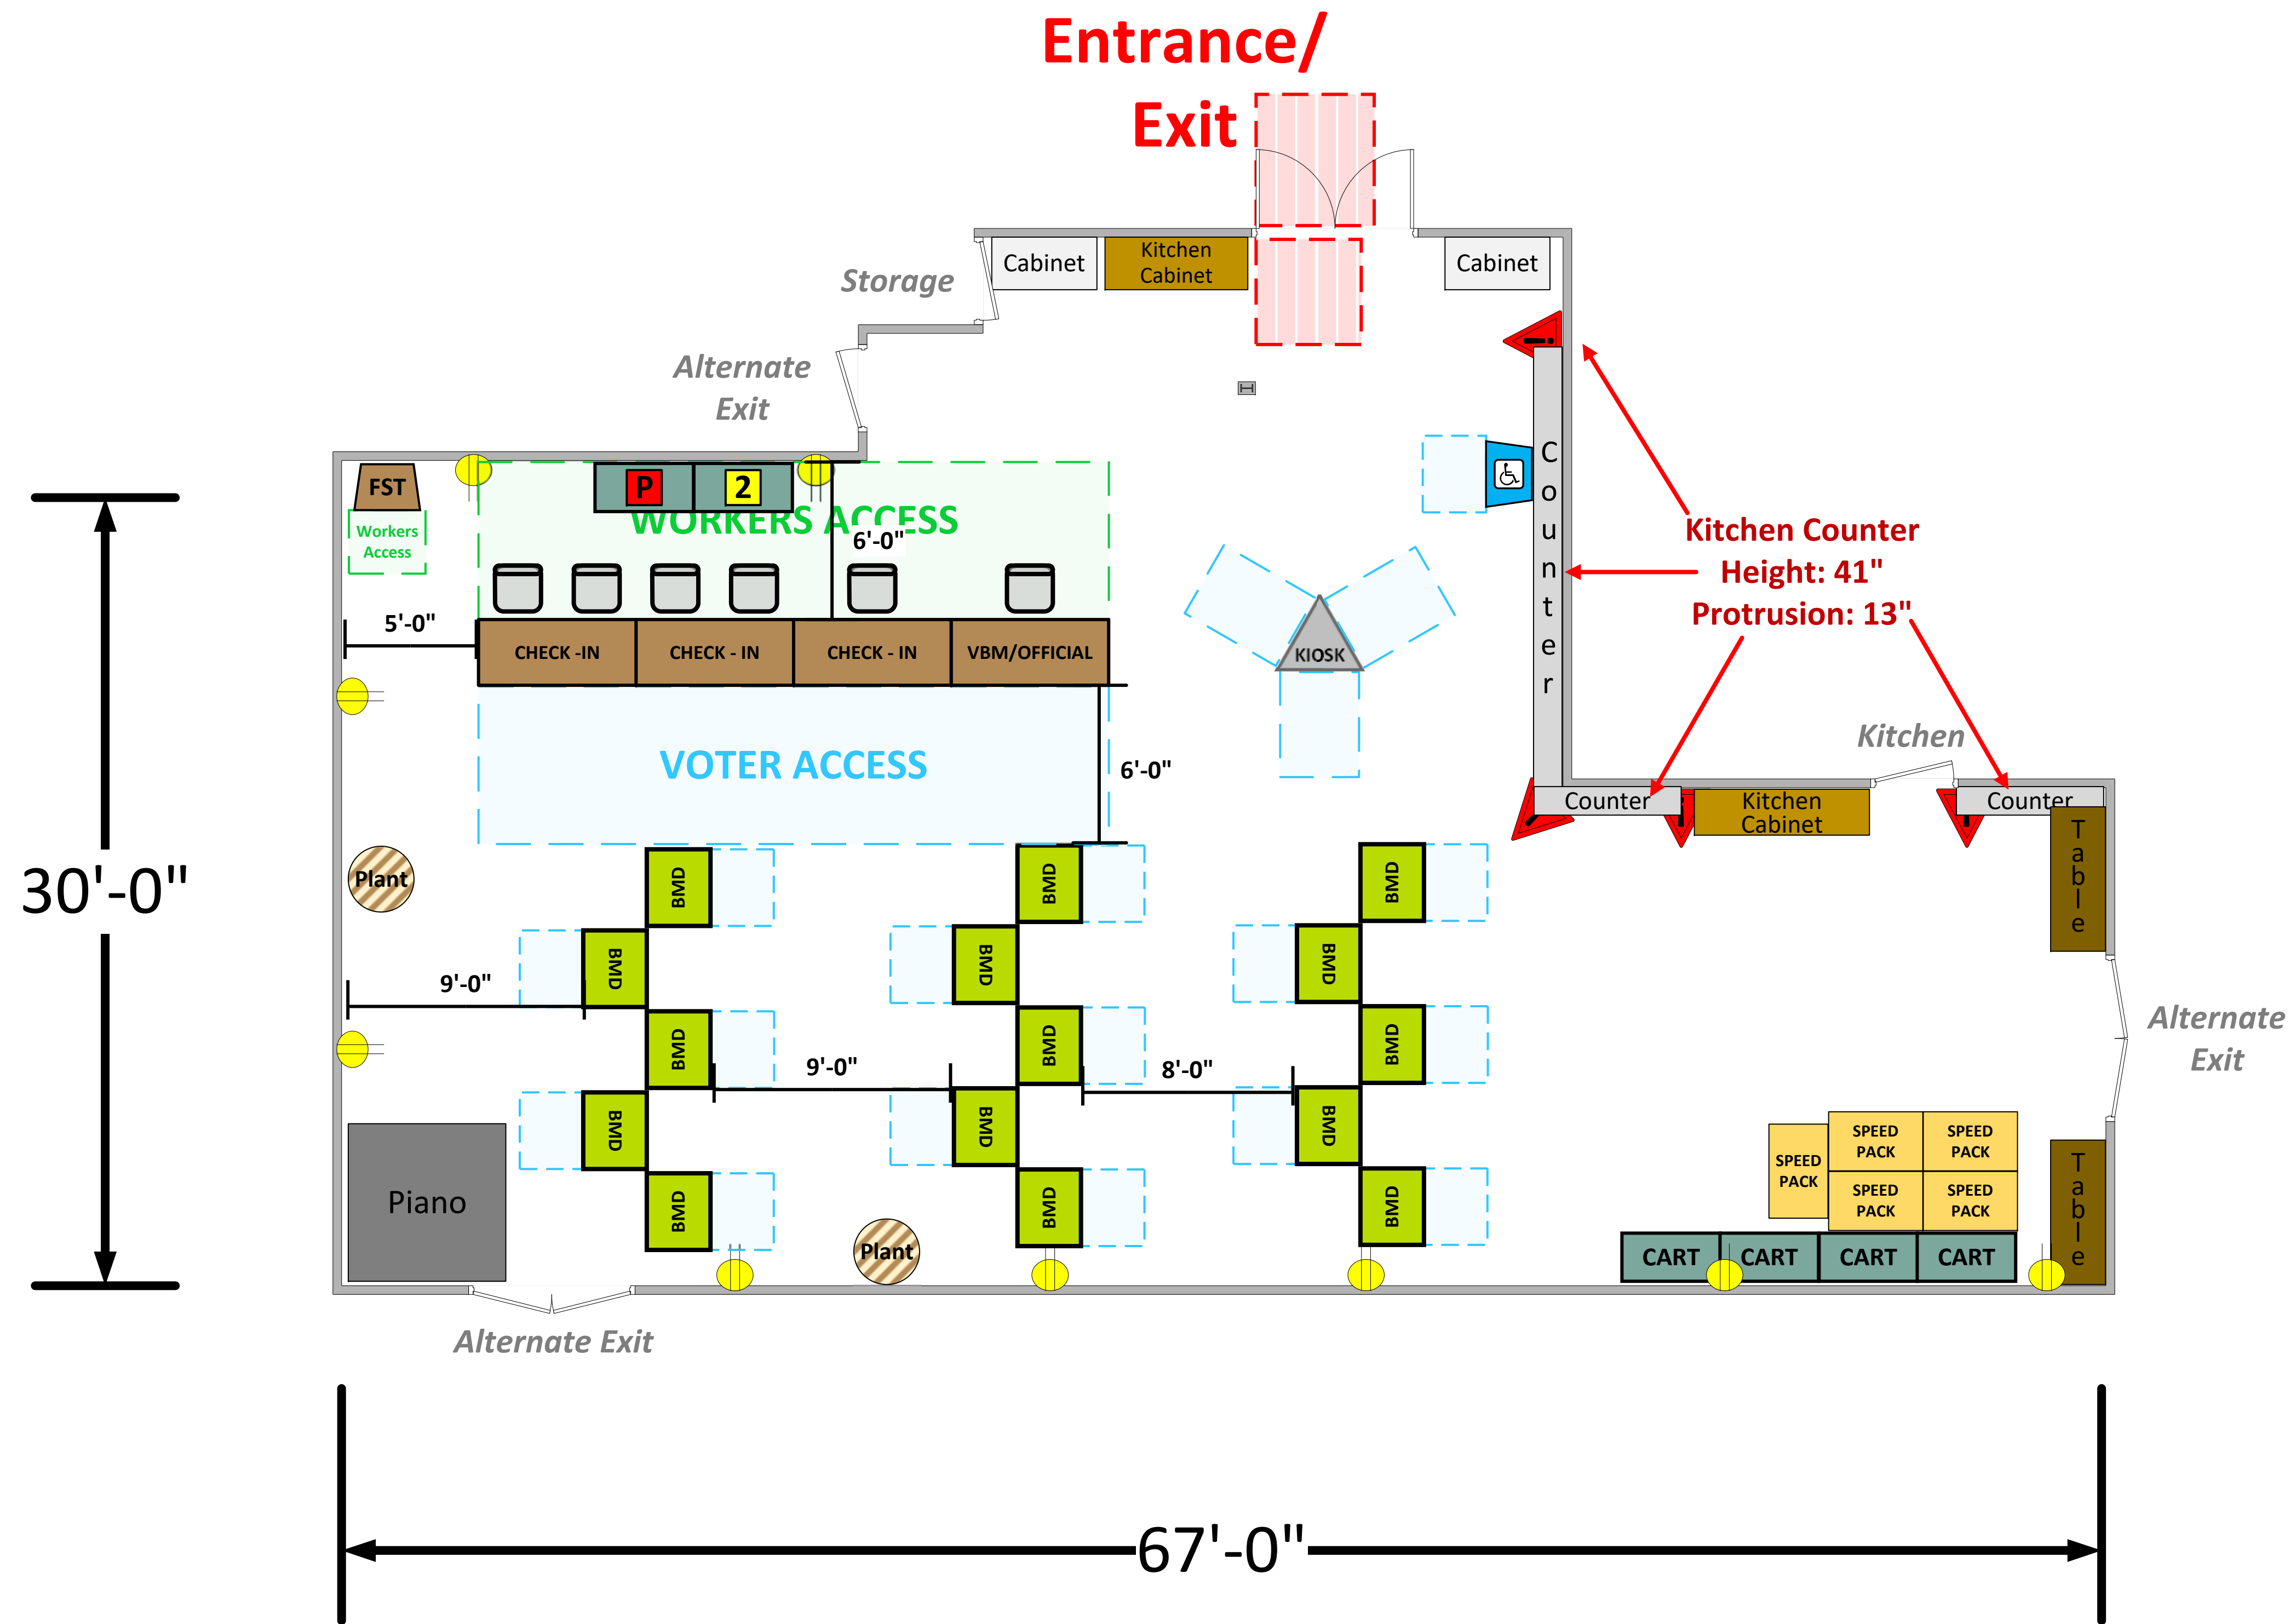

Fellowship Hall

(1,929 Usable Sq. Ft.)

LEGEND

Room Size	Dimension: 67' x 30'	Sq. Ft: 2,010'
Number of BMDs	15	
POWER OUTLET		
PROTRUDING OBJECT		
Do Not Block Area		

TITLE

VCID 7185
Centinela Bible Church

Each chair at a CHECK-IN station equals one ePollbook

Equipment By:	Date:
Carlos Montejano	5/6/26
Skeleton Drawn By:	Date:
David Chaparro	04/13/26
Scale:	
1/4" inches = 1' Ft.	