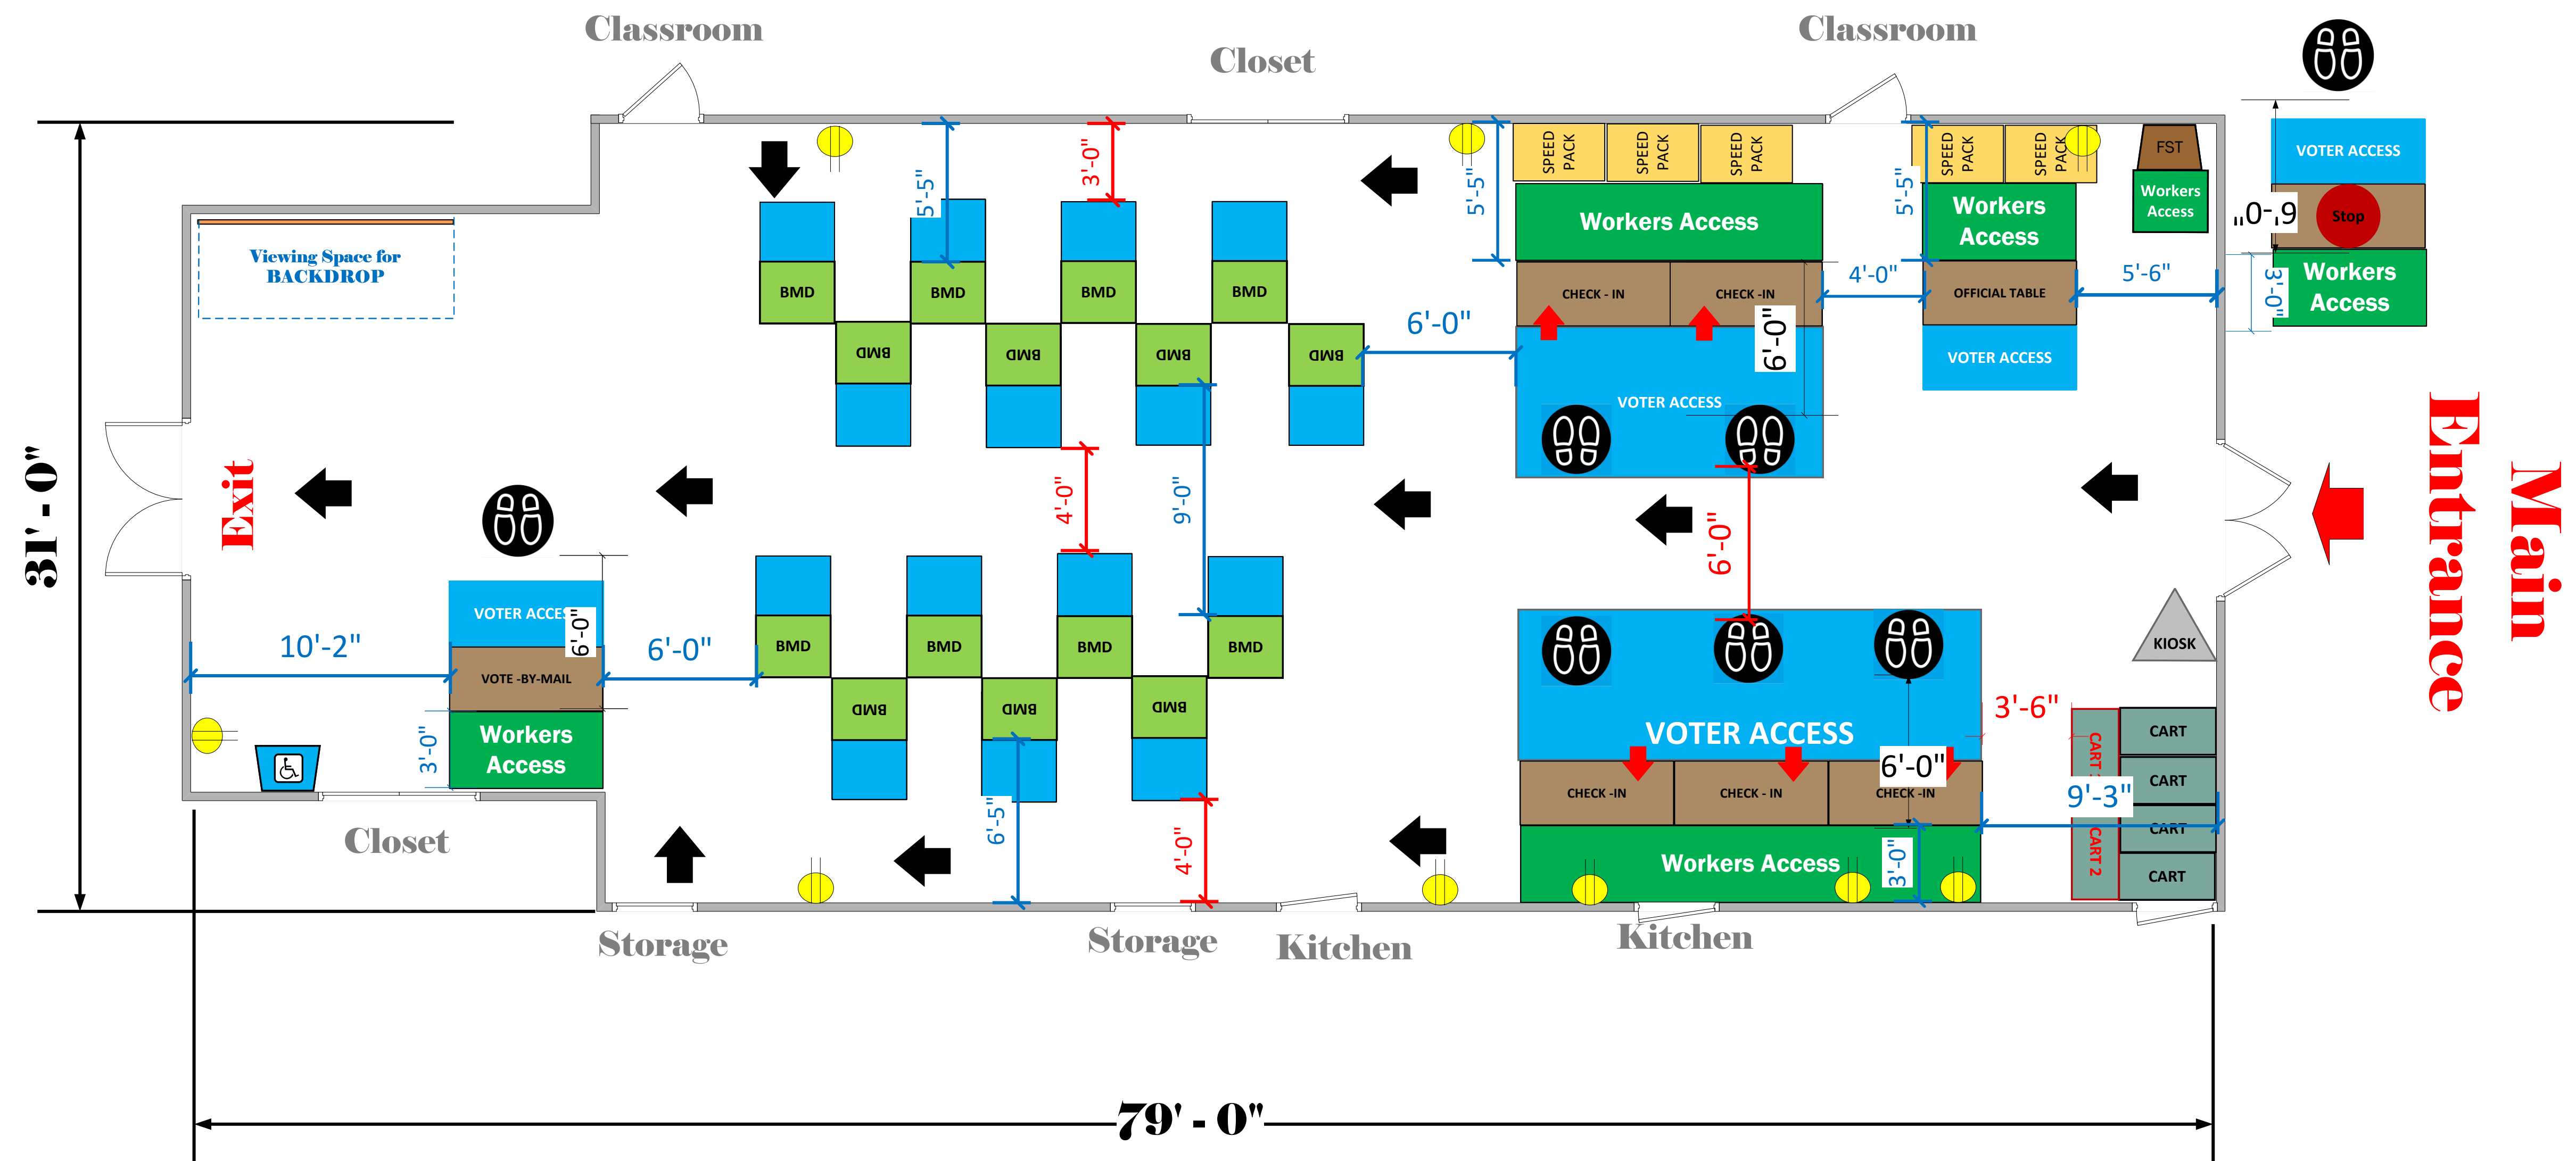

Calhoun Hall

(2449 Sq Ft)

LEGEND

Room Size	Dimension: 31'x 79'	Sq. Ft: 2449
EPB	Primary:	Secondary:
BMD	Total: 15	Actual: 15
Circuits	Total:	Usable:
Floor Decals	⊗	
BALLOT MARKING DEVICE	BMD	
CHECK IN TABLE	CHECK - IN	
BMD CART	CART	
BACKDROP	Viewing Space for BACKDROP	
KIOSK	KIOSK	
POWER OUTLET	● ● ●	
PROTRUDING OBJECT	⚠	
ROUTER	R	
POWER CORDS	- - - - -	

TITLE
First Baptist Church of Palos Verdes
VC ID # 7203

SCALE
 1:48
 DRAWN BY
Ryan Rivas