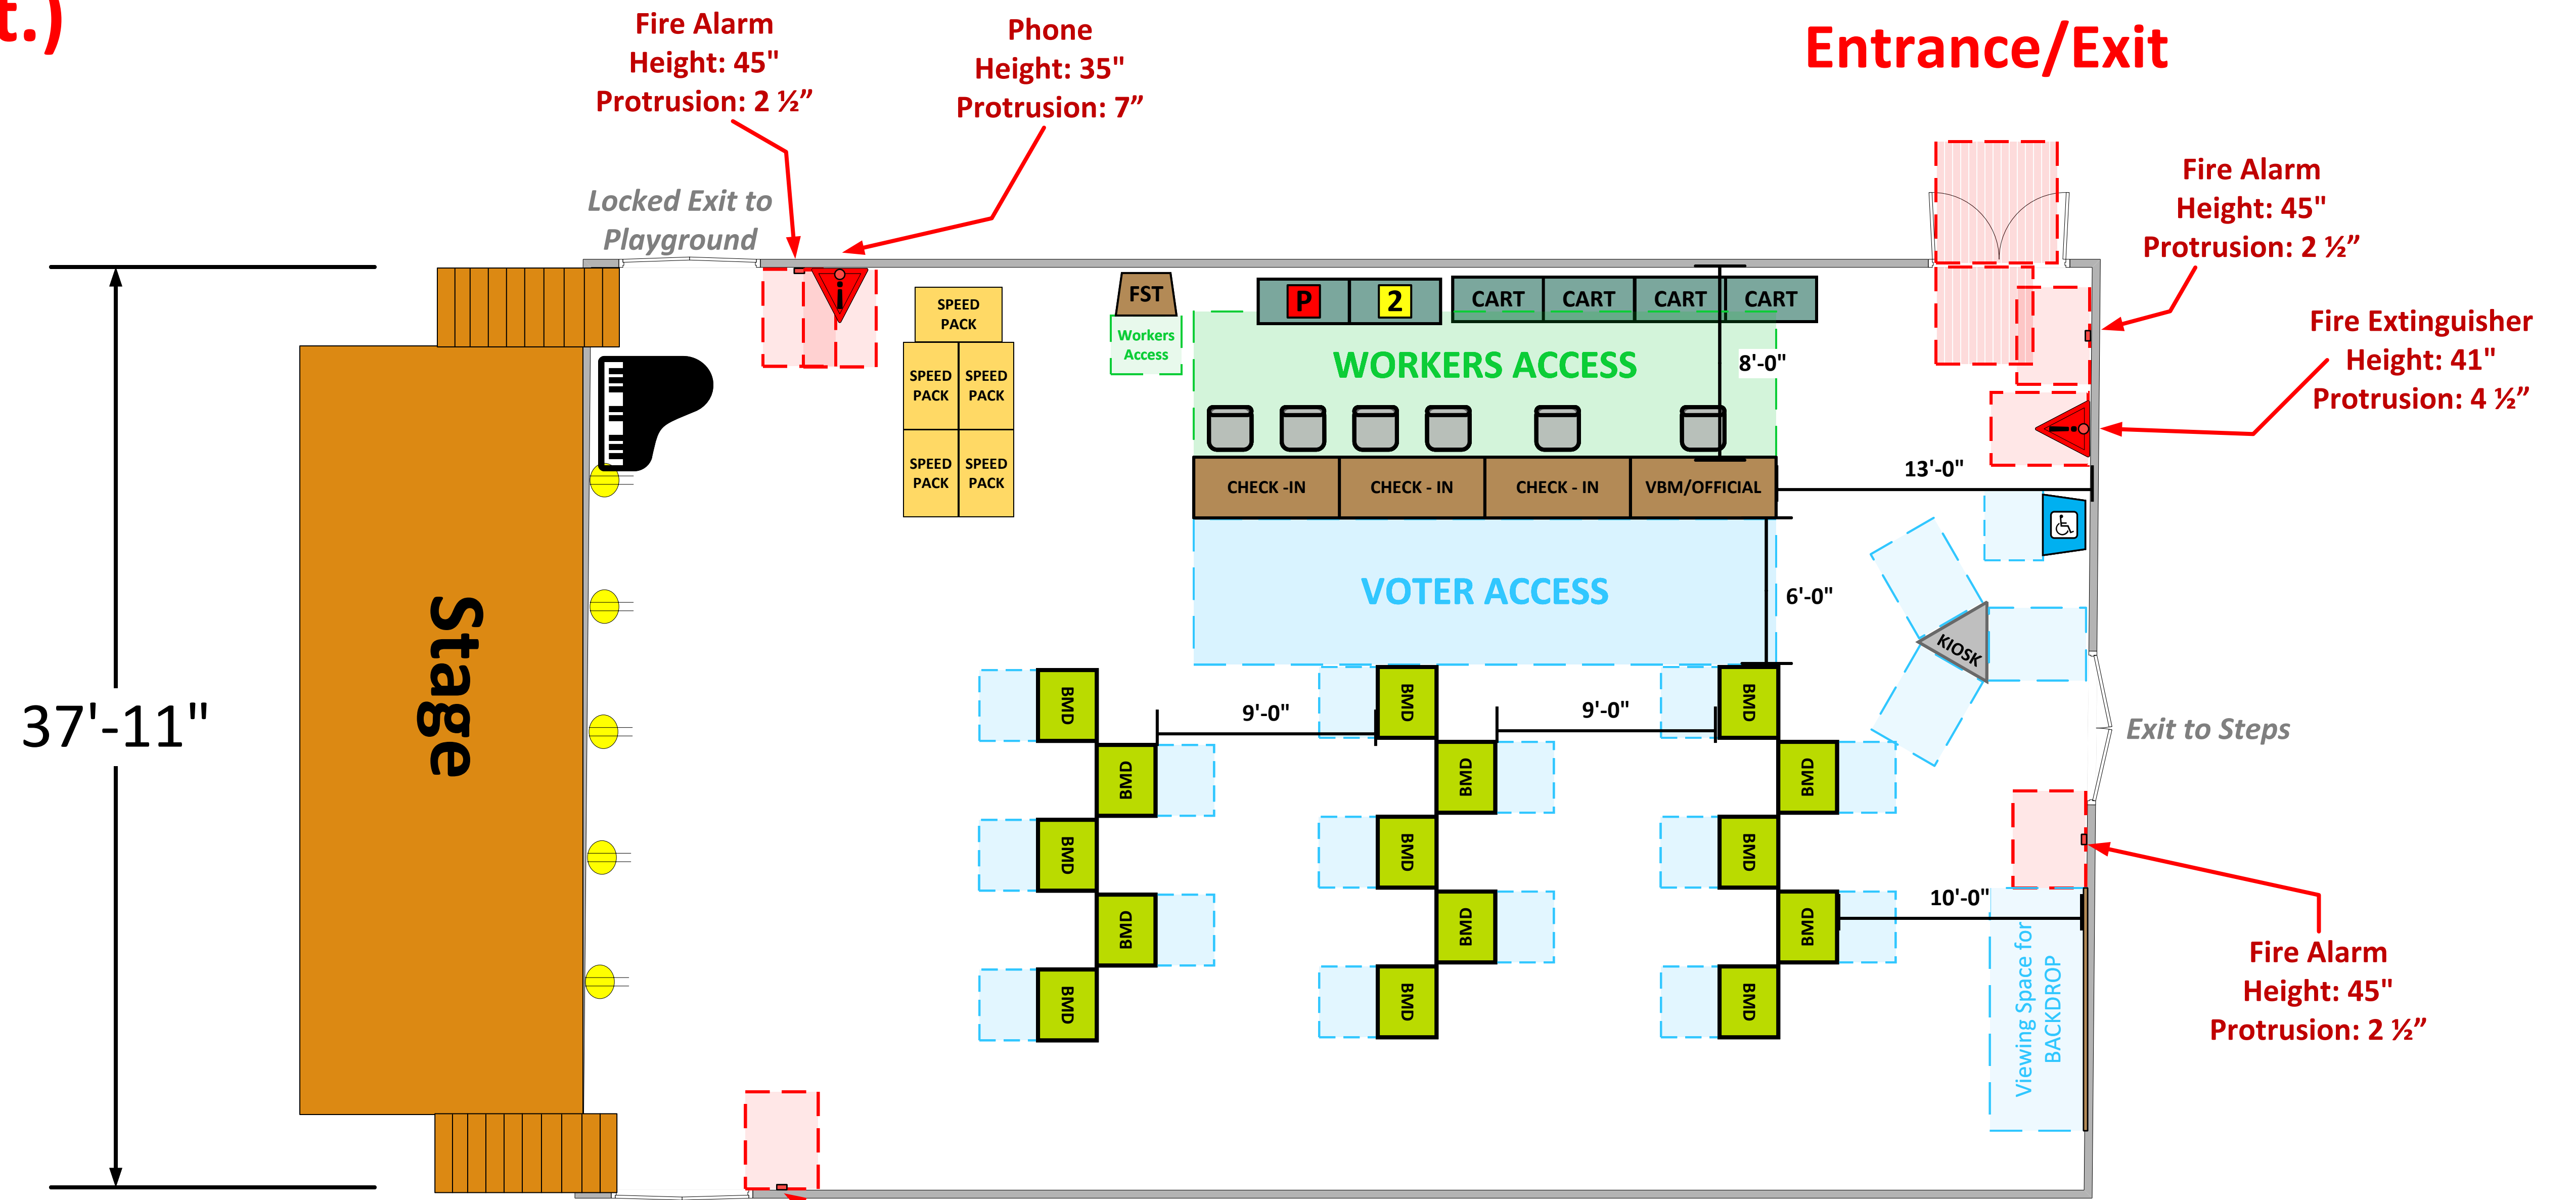

Auditorium

(2,290 Usable Sq. Ft.)

LEGEND

Room Size	Dimension: 32'11" x 60'5"	Sq. Ft: 2,290
Number of BMDs	15	
POWER OUTLET		
PROTRUDING OBJECT		
Do Not Block Area		

TITLE

VCID 7223
Trinity Street Elementary School

Each chair at a CHECK-IN station equals one ePollbook

Equipment By:	Date:
Jaime Young	1/15/24
Skeleton Drawn By:	Date:
Scott Taylor	01/08/24
Scale:	
1/4" inches = 1' Ft.	